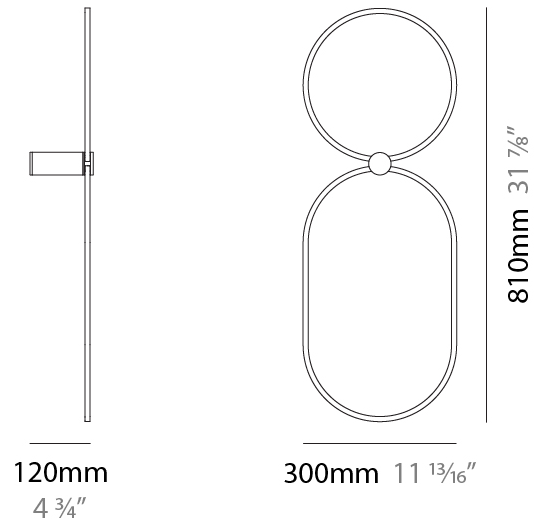

NONAME SURFACE

D43092-

base number   LED Dimming   Color Temperature   Finish Options

1. To build a product code in our configurator select the specify button on the base model # product page
2. To build a manual product code on this datasheet choose from the options listed below in blue font and add the suffix to the base model #

GENERAL

Series: NoName
Partner: Icone
Division: Design
Installation: Surface
Product Type: Wall Surface
Mounting Location: Wall
Light Distribution: Indirect

PHYSICAL

Shape: Abstract
Length (mm): 300
Length (in): 11 ¹³/₁₆
Height (mm): 810
Depth (mm): 130
Height (in): 31 ⁷/₈
Depth (in): 5 ¹/₈
Fixture Finish: [BLK](#) / [WHB](#) / [WHW](#) / [BKB](#) / [BRA](#) / [SBS](#)
Fixture Material: Aluminum

ELECTRICAL

Lamp Type: LED
Input Wattage (W): 26
Dimming: [Phase Dimming](#) / [0-10V Dimming](#)
Driver Included: No
Driver Location: Remote
Driver Class: Class 2
Input Voltage (V): 120 - 277
Output Voltage (V): 24

LED

Color Temperature (°K): [2700](#) / [3000](#)
Max. Delivered Lumen (lm): 3620 / 3730
CRI: >80 CRI
Lamp Life (hrs): 50000

OPTICAL

RATINGS AND CERTIFICATIONS

Certified By: Certified for North American Standards
IP rating: IP20

PROJECT _____
TYPE _____
SPECIFIER _____
QUANTITY _____
DATE _____