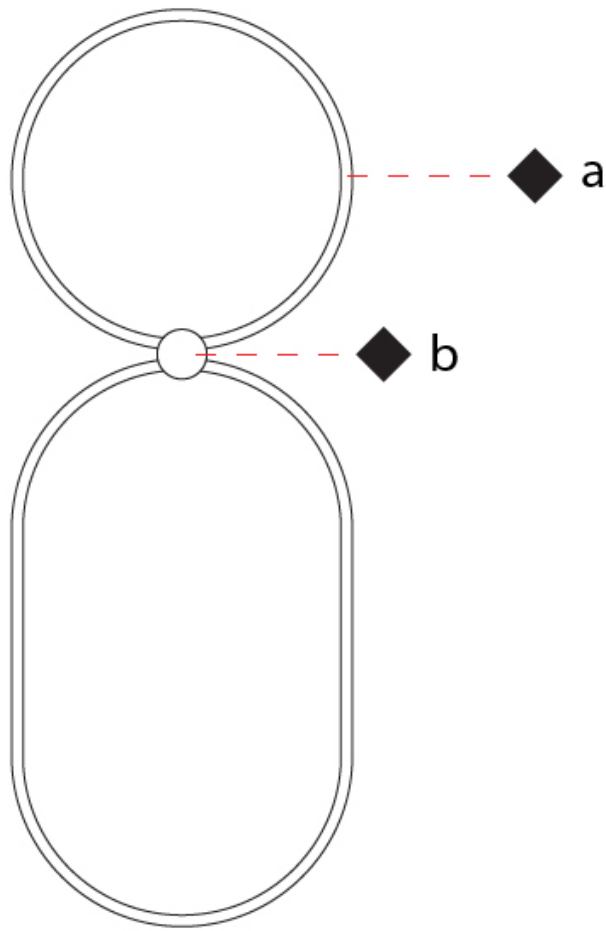

D43092-

PROJECT

TYPE

SPECIFIER

QUANTITY

DATE

D