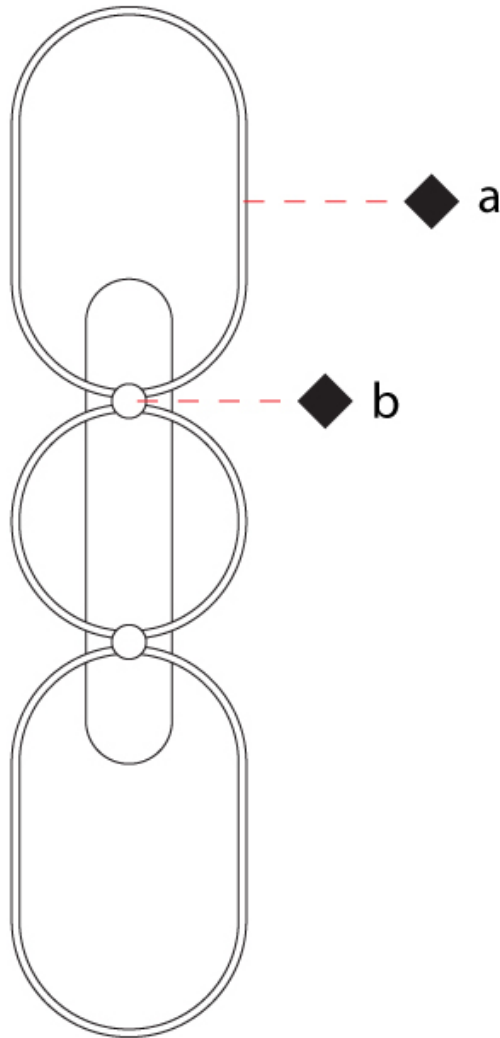

NONAME SURFACE

D43088-

PROJECT

TYPE

SPECIFIER

QUANTITY

DATE

D