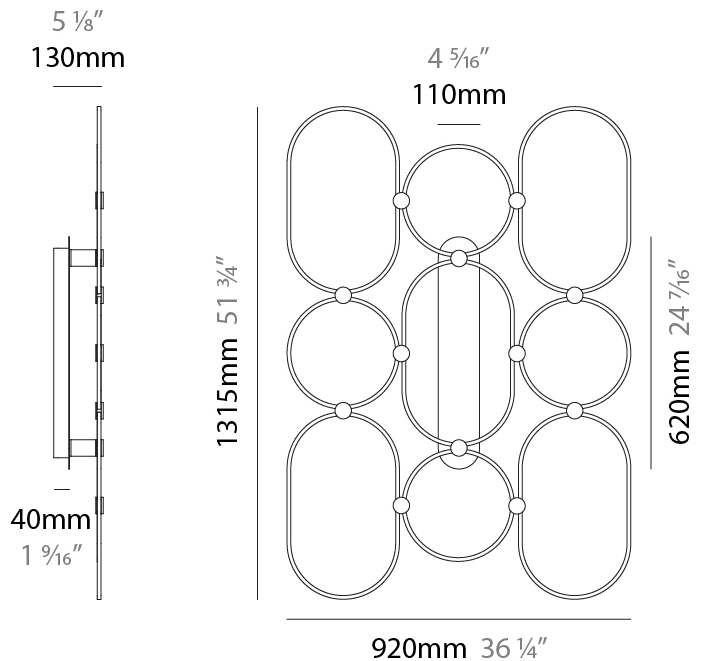

NONAME SURFACE

D43090-

base number   LED   Color   Finish
Dimming   Temperature   Options

1. To build a product code in our configurator select the specify button on the base model # product page
2. To build a manual product code on this datasheet choose from the options listed below in blue font and add the suffix to the base model #

GENERAL

Series: NoName
Partner: Icone
Division: Design
Installation: Surface
Product Type: Wall Surface
Mounting Location: Wall
Light Distribution: Indirect

PHYSICAL

Shape: Abstract
Length (mm): 920
Length (in): 36 1/4
Height (mm): 1315
Depth (mm): 130
Height (in): 51 3/4
Depth (in): 5 1/8
Fixture Finish: [BLK](#) / [WHB](#) / [WHW](#) / [BKB](#) / [BRA](#) / [SBS](#)
Fixture Material: Aluminum

ELECTRICAL

Lamp Type: LED
Input Wattage (W): 116
Dimming: [Phase Dimming](#) / [0-10V Dimming](#)
Driver Included: Yes
Driver Location: Integrated
Driver Class: Class 2
Input Voltage (V): 120 - 277
Output Voltage (V): 24

LED

Color Temperature (°K): [2700](#) / [3000](#)
Max. Delivered Lumen (lm): 15900 / 16500
CRI: >80 CRI
Lamp Life (hrs): 50000

OPTICAL

RATINGS AND CERTIFICATIONS

Certified By: Certified for North American Standards
IP rating: IP20

PROJECT
TYPE
SPECIFIER
QUANTITY
DATE