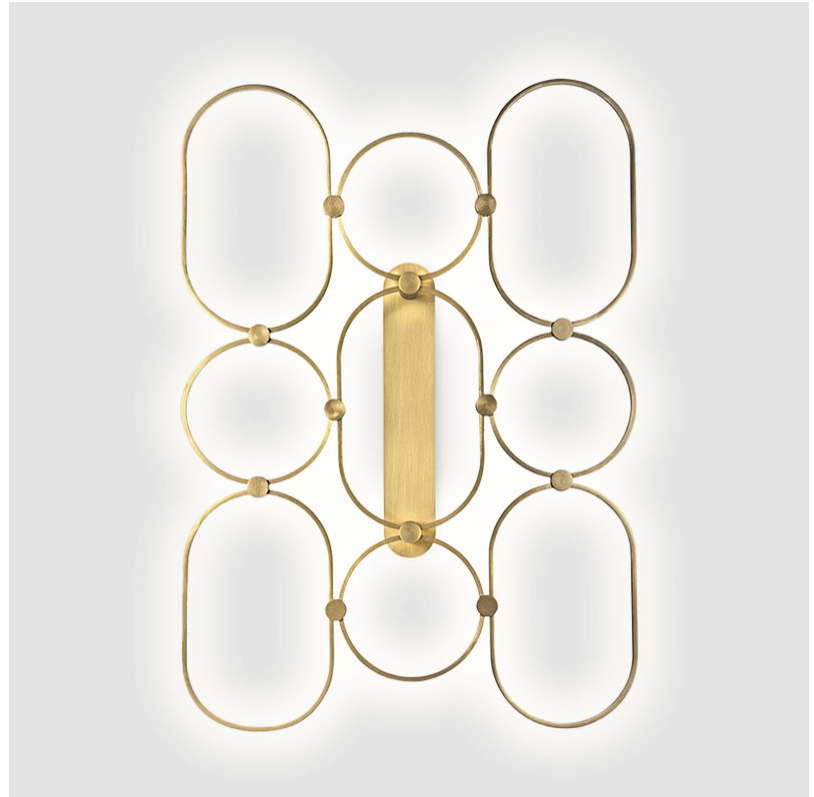

NONAME SURFACE

D43090-

base number   LED   Color   Finish
Dimming   Temperature   Options

1. To build a product code in our configurator select the specify button on the base model # product page
2. To build a manual product code on this datasheet choose from the options listed below in blue font and add the suffix to the base model #

GENERAL

Series: NoName
Partner: Icone
Division: Design
Installation: Surface
Product Type: Wall Surface
Mounting Location: Wall
Light Distribution: Indirect

PHYSICAL

Shape: Abstract
Length (mm): 920
Length (in): 36 1/4
Height (mm): 1315
Depth (mm): 130
Height (in): 51 3/4
Depth (in): 5 1/8
Fixture Finish: [BLK](#) / [WHB](#) / [WHW](#) / [BKB](#) / [BRA](#) / [SBS](#)
Fixture Material: Aluminum

ELECTRICAL

Lamp Type: LED
Input Wattage (W): 116
Dimming: [Phase Dimming](#) / [0-10V Dimming](#)
Driver Included: Yes
Driver Location: Integrated
Driver Class: Class 2
Input Voltage (V): 120 - 277
Output Voltage (V): 24

LED

Color Temperature (°K): [2700](#) / [3000](#)
Max. Delivered Lumen (lm): 15900 / 16500
CRI: >80 CRI
Lamp Life (hrs): 50000

OPTICAL

RATINGS AND CERTIFICATIONS

Certified By: Certified for North American Standards
IP rating: IP20

PROJECT
TYPE
SPECIFIER
QUANTITY
DATE