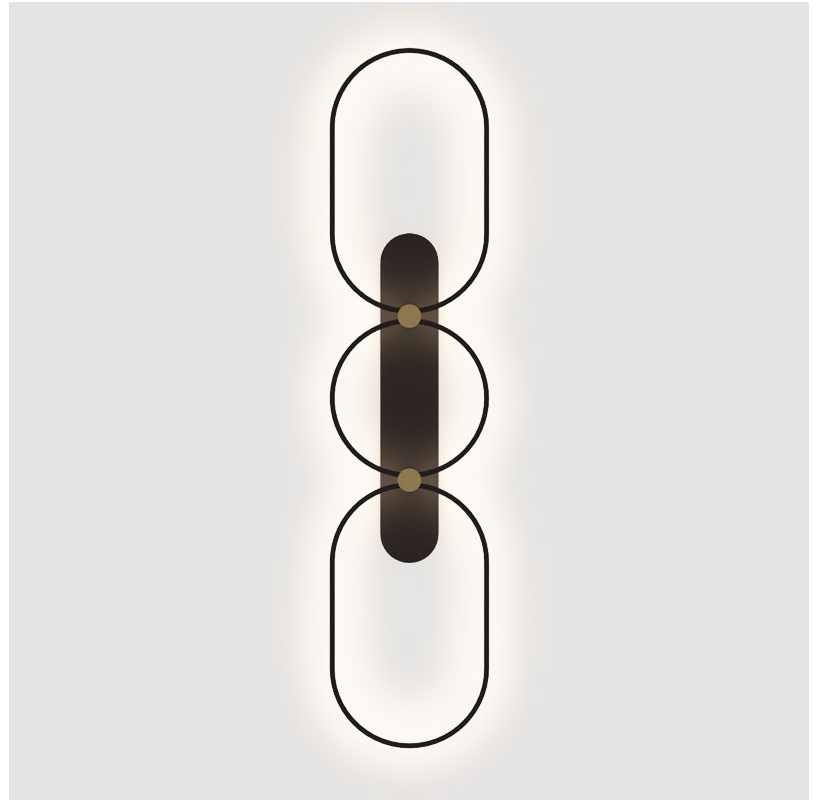

NONAME SURFACE

D43088-

base number   LED Dimming   Color Temperature   Finish Options

1. To build a product code in our configurator select the specify button on the base model # product page
2. To build a manual product code on this datasheet choose from the options listed below in blue font and add the suffix to the base model #

GENERAL

Series: NoName
Partner: Icone
Division: Design
Installation: Surface
Product Type: Wall Surface
Mounting Location: Wall
Light Distribution: Indirect

PHYSICAL

Shape: Abstract
Length (mm): 300
Length (in): 11 ¹³/₁₆
Height (mm): 1315
Depth (mm): 130
Height (in): 51 ³/₄
Depth (in): 5 ¹/₈
Fixture Finish: [BLK](#) / [WHB](#) / [WHW](#) / [BKB](#) / [BRA](#) / [SBS](#)
Fixture Material: Aluminum

ELECTRICAL

Lamp Type: LED
Input Wattage (W): 41.6
Dimming: [Phase Dimming](#) / [0-10V Dimming](#)
Driver Included: Yes
Driver Location: Integrated
Driver Class: Class 2
Input Voltage (V): 120 - 277
Output Voltage (V): 24

LED

Color Temperature (°K): [2700](#) / [3000](#)
Max. Delivered Lumen (lm): 5700 / 5880
CRI: >80 CRI
Lamp Life (hrs): 50000

OPTICAL

RATINGS AND CERTIFICATIONS

Certified By: Certified for North American Standards
IP rating: IP20

PROJECT _____
TYPE _____
SPECIFIER _____
QUANTITY _____
DATE _____