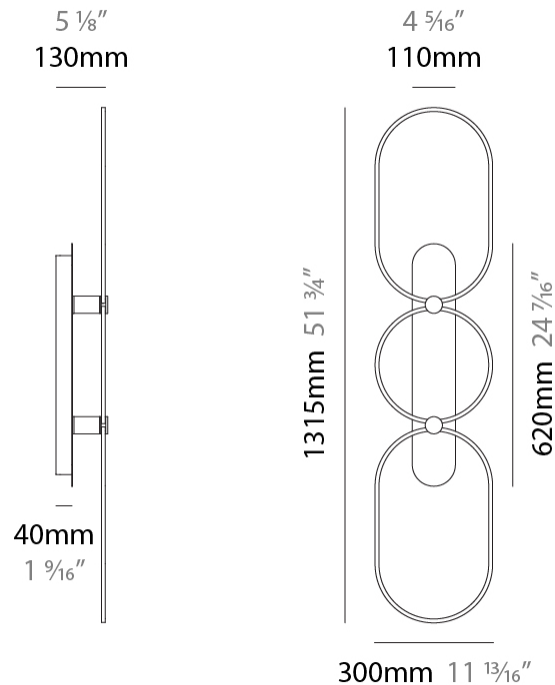

NONAME SURFACE

D43088-

base number   LED Dimming   Color Temperature   Finish Options

1. To build a product code in our configurator select the specify button on the base model # product page
2. To build a manual product code on this datasheet choose from the options listed below in blue font and add the suffix to the base model #

GENERAL

Series: NoName
Partner: Icone
Division: Design
Installation: Surface
Product Type: Wall Surface
Mounting Location: Wall
Light Distribution: Indirect

PHYSICAL

Shape: Abstract
Length (mm): 300
Length (in): 11 ¹³/₁₆
Height (mm): 1315
Depth (mm): 130
Height (in): 51 ³/₄
Depth (in): 5 ¹/₈
Fixture Finish: [BLK](#) / [WHB](#) / [WHW](#) / [BKB](#) / [BRA](#) / [SBS](#)
Fixture Material: Aluminum

ELECTRICAL

Lamp Type: LED
Input Wattage (W): 41.6
Dimming: [Phase Dimming](#) / [0-10V Dimming](#)
Driver Included: Yes
Driver Location: Integrated
Driver Class: Class 2
Input Voltage (V): 120 - 277
Output Voltage (V): 24

LED

Color Temperature (°K): [2700](#) / [3000](#)
Max. Delivered Lumen (lm): 5700 / 5880
CRI: >80 CRI
Lamp Life (hrs): 50000

OPTICAL

RATINGS AND CERTIFICATIONS

Certified By: Certified for North American Standards
IP rating: IP20

PROJECT _____
TYPE _____
SPECIFIER _____
QUANTITY _____
DATE _____