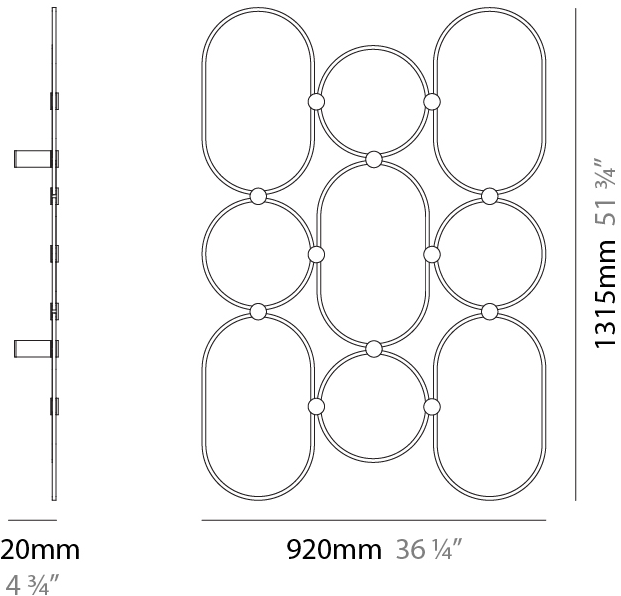

NONAME SURFACE

D43095-

base number   LED Dimming   Color Temperature   Finish Options

1. To build a product code in our configurator select the specify button on the base model # product page
2. To build a manual product code on this datasheet choose from the options listed below in blue font and add the suffix to the base model #

GENERAL

Series: NoName
Partner: Icone
Division: Design
Installation: Surface
Product Type: Wall Surface
Mounting Location: Wall
Light Distribution: Indirect

PHYSICAL

Shape: Abstract
Length (mm): 920
Length (in): 36 3/4
Height (mm): 1315
Depth (mm): 130
Height (in): 51 3/4
Depth (in): 5 1/8
Fixture Finish: [BLK](#) / [WHB](#) / [WHW](#) / [BKB](#) / [BRA](#) / [SBS](#)
Fixture Material: Aluminum

ELECTRICAL

Lamp Type: LED
Input Wattage (W): 116
Dimming: [Phase Dimming](#) / [0-10V Dimming](#)
Driver Included: No
Driver Location: Remote
Driver Class: Class 2
Input Voltage (V): 120 - 277
Output Voltage (V): 24

LED

Color Temperature (°K): [2700](#) / [3000](#)
Max. Delivered Lumen (lm): 15900 / 16500
CRI: >80 CRI
Lamp Life (hrs): 50000

OPTICAL

RATINGS AND CERTIFICATIONS

Certified By: Certified for North American Standards
IP rating: IP20