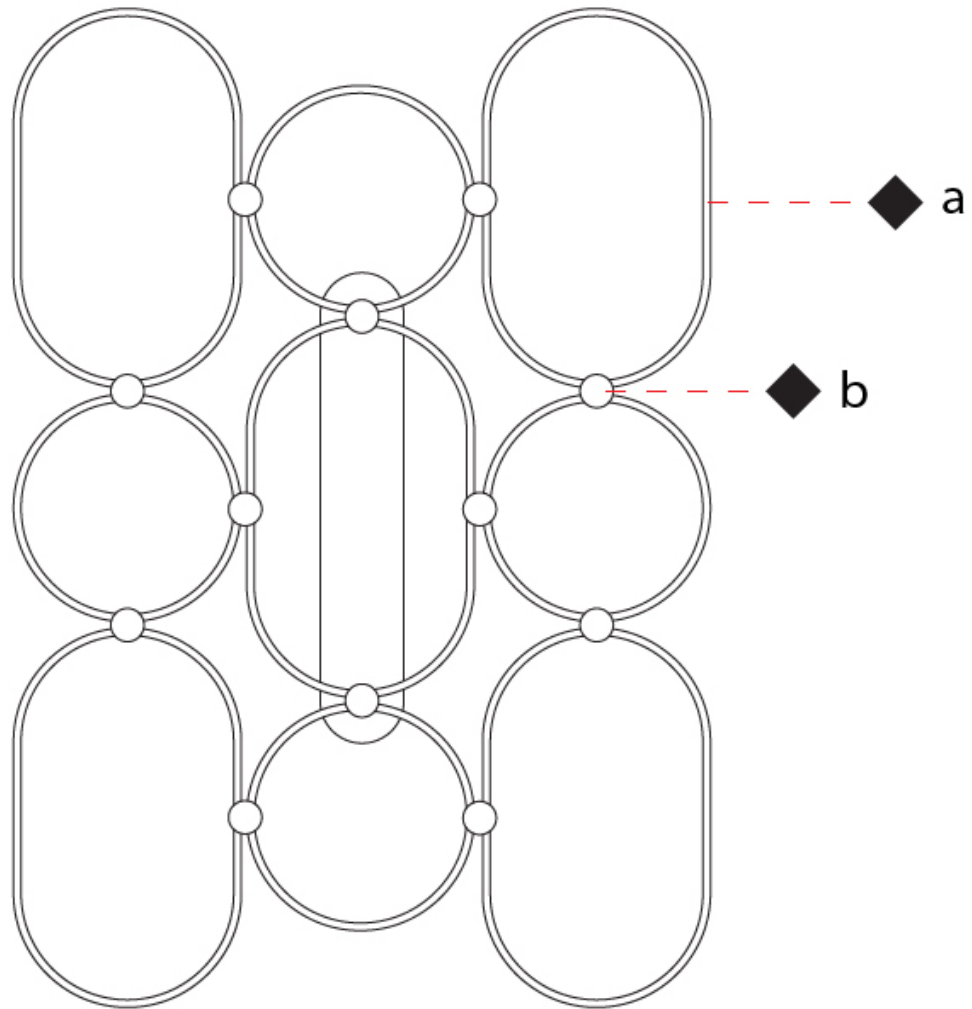

D43090-

PROJECT	_____
TYPE	_____
SPECIFIER	_____
QUANTITY	_____
DATE	_____

D