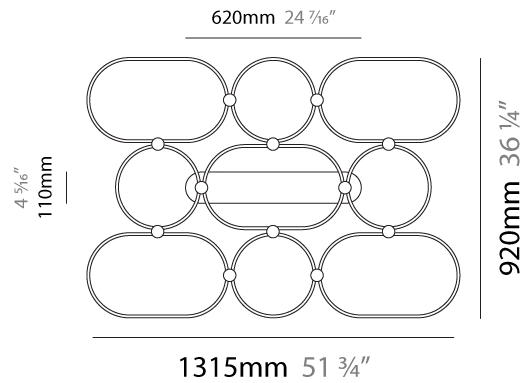

NONAME SURFACE

D42098-

base number   LED Dimming   Color Temperature   Finish Options

1. To build a product code in our configurator select the specify button on the base model # product page
2. To build a manual product code on this datasheet choose from the options listed below in blue font and add the suffix to the base model #

GENERAL

Series: NoName
Partner: Icone
Division: Design
Installation: Surface
Product Type: Ceiling Surface
Mounting Location: Ceiling
Light Distribution: Direct

PHYSICAL

Shape: Abstract
Length (mm): 1315
Length (in): 51 ³/₄
Width (mm): 920
Width (in): 36 ¹/₄
Height (mm): 30
Height (in): 1 ³/₁₆
Fixture Finish: [BLK](#) / [WHB](#) / [WHW](#) / [BKB](#) / [BRA](#) / [SBS](#)
Fixture Material: Aluminum

ELECTRICAL

Lamp Type: LED
Input Wattage (W): 116
Dimming: [Phase Dimming](#) / [0-10V Dimming](#)
Driver Included: Yes
Driver Location: Integrated
Driver Class: Class 2
Input Voltage (V): 120 - 277
Output Voltage (V): 24

LED

Color Temperature (°K): [2700](#) / [3000](#)
Max. Delivered Lumen (lm): 15900 / 16500
CRI: >80 CRI
Lamp Life (hrs): 50000

OPTICAL

RATINGS AND CERTIFICATIONS

Certified By: Certified for North American Standards
IP rating: IP20

PROJECT
TYPE
SPECIFIER
QUANTITY
DATE