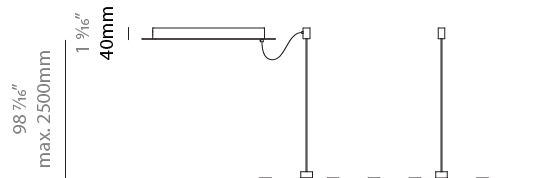

NONAME SUSPENSION

D41102-

base number   LED Dimming   Color Temperature   Finish Options

1. To build a product code in our configurator select the specify button on the base model # product page
2. To build a manual product code on this datasheet choose from the options listed below in blue font and add the suffix to the base model #

GENERAL

Series: NoName
Partner: Icone
Division: Design
Installation: Suspension
Product Type: Pendant
Mounting Location: Ceiling
Light Distribution: Direct

PHYSICAL

Shape: Abstract
Length (mm): 1315
Length (in): 51 3/4
Width (mm): 920
Width (in): 36 1/4
Height (mm): 30
Height (in): 1 3/16
Max. Overall Height (mm): 2500
Max. Overall Height (in): 98 7/16
Fixture Finish: [BLK / WHB / WHW / BKB / BRA / SBS](#)
Fixture Material: Aluminum

ELECTRICAL

Lamp Type: LED
Input Wattage (W): 116
Dimming: [Phase Dimming / 0-10V Dimming](#)
Driver Included: Yes
Driver Location: Integrated
Driver Class: Class 2
Input Voltage (V): 120 - 277
Output Voltage (V): 24

LED

[Color Temperature (°K): 2700 / 3000](#)
Max. Delivered Lumen (lm): 15900 / 16500
CRI: >80 CRI
Lamp Life (hrs): 50000

OPTICAL

RATINGS AND CERTIFICATIONS

Certified By: Certified for North American Standards
IP rating: IP20