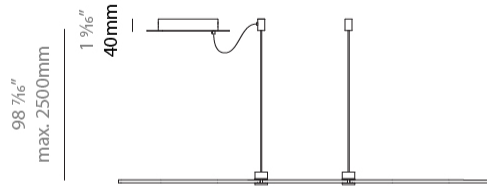

PROJECT	
TYPE	
SPECIFIER	
QUANTITY	
DATE	

NONAME SUSPENSION

D41096-

base number	LED	Color	Finish
	Dimming	Temperature	Options

1. To build a product code in our configurator select the specify button on the base model # product page
2. To build a manual product code on this datasheet choose from the options listed below in blue font and add the suffix to the base model #

GENERAL

Series: NoName
Partner: Icone
Division: Design
Installation: Suspension
Product Type: Pendant
Mounting Location: Ceiling
Light Distribution: Direct

PHYSICAL

Shape: Abstract
Length (mm): 1315
Length (in): 51 3/4
Width (mm): 300
Width (in): 11 13/16
Height (mm): 30
Height (in): 1 3/16
Max. Overall Height (mm): 2500
Max. Overall Height (in): 98 7/16
Fixture Finish: BLK / WHB / WHW / BKB / BRA / SBS
Fixture Material: Aluminum
Cable Details: 1500mm / 59 1/16"

ELECTRICAL

Lamp Type: LED
Input Wattage (W): 41.6
Dimming: Phase Dimming / 0-10V Dimming
Driver Included: Yes
Driver Location: Integrated
Driver Class: Class 2
Input Voltage (V): 120 - 277
Output Voltage (V): 24

LED

Color Temperature (°K): 2700 / 3000
Max. Delivered Lumen (lm): 5700 / 5880
CRI: >80 CRI
Lamp Life (hrs): 50000

OPTICAL

RATINGS AND CERTIFICATIONS

Certified By: Certified for North American Standards
IP rating: IP20