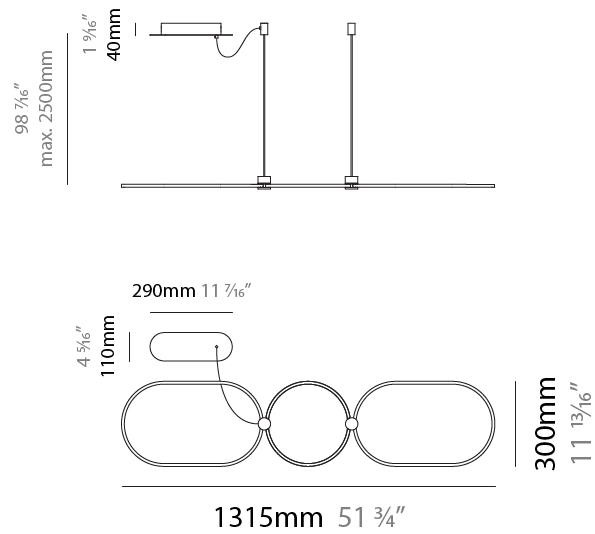

NONAME SUSPENSION

D41097-

base number   LED Dimming   Color Temperature   Finish Options

PROJECT
TYPE
SPECIFIER
QUANTITY
DATE

1. To build a product code in our configurator select the specify button on the base model # product page
2. To build a manual product code on this datasheet choose from the options listed below in blue font and add the suffix to the base model #

GENERAL

Series: NoName
Partner: Icone
Division: Design
Installation: Suspension
Product Type: Pendant
Mounting Location: Ceiling
Light Distribution: Indirect

PHYSICAL

Shape: Abstract
Length (mm): 1315
Length (in): 51 3/4
Width (mm): 300
Width (in): 11 13/16
Max. Overall Height (mm): 2500
Max. Overall Height (in): 98 7/16
Fixture Finish: [BLK / WHB / WHW / BKB / BRA / SBS](#)
Fixture Material: Aluminum
Cable Details: 1500mm / 59 1/16"

ELECTRICAL

Lamp Type: LED
Input Wattage (W): 41.6
Dimming: [Phase Dimming / 0-10V Dimming](#)
Driver Included: Yes
Driver Location: Integrated
Driver Class: Class 2
Input Voltage (V): 120 - 277
Output Voltage (V): 24

LED

Color Temperature (°K): [2700 / 3000](#)
Max. Delivered Lumen (lm): 5700 / 5880
CRI: >80 CRI
Lamp Life (hrs): 50000

OPTICAL

RATINGS AND CERTIFICATIONS

Certified By: Certified for North American Standards
IP rating: IP20