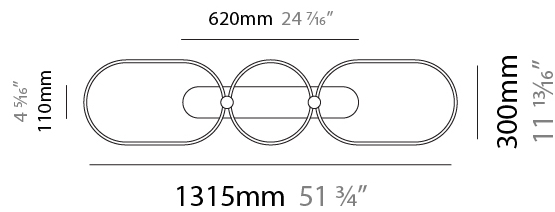

NONAME SURFACE

D42093-

base number   LED Dimming   Color Temperature   Finish Options

PROJECT
TYPE
SPECIFIER
QUANTITY
DATE

1. To build a product code in our configurator select the specify button on the base model # product page
2. To build a manual product code on this datasheet choose from the options listed below in blue font and add the suffix to the base model #

GENERAL

Series: NoName
Partner: Icone
Division: Design
Installation: Surface
Product Type: Ceiling Surface
Mounting Location: Ceiling
Light Distribution: Direct / Indirect

PHYSICAL

Shape: Abstract
Length (mm): 1315
Length (in): 51 3/4
Width (mm): 300
Width (in): 11 13/16
Height (mm): 30
Height (in): 1 3/16
[Fixture Finish: BLK / WHB / WHW / BKB / BRA / SBS](#)
Fixture Material: Aluminum

ELECTRICAL

Lamp Type: LED
Input Wattage (W): 41.6
[Dimming: Phase Dimming / 0-10V Dimming](#)
Driver Included: Yes
Driver Location: Integrated
Driver Class: Class 2
Input Voltage (V): 120 - 277
Output Voltage (V): 24

LED

[Color Temperature (°K): 2700 / 3000](#)
Max. Delivered Lumen (lm): 5700 / 5800
CRI: >80 CRI
Lamp Life (hrs): 50000

OPTICAL

RATINGS AND CERTIFICATIONS

Certified By: Certified for North American Standards
IP rating: IP20