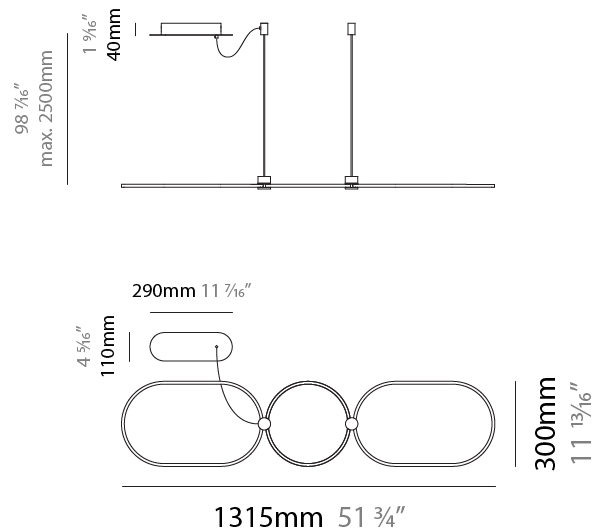

PROJECT	
TYPE	
SPECIFIER	
QUANTITY	
DATE	

NONAME SUSPENSION

D41098-

base number	LED	Color	Finish
	Dimming	Temperature	Options

1. To build a product code in our configurator select the specify button on the base model # product page
2. To build a manual product code on this datasheet choose from the options listed below in blue font and add the suffix to the base model #

GENERAL

Series: NoName
Partner: Icone
Division: Design
Installation: Suspension
Product Type: Pendant
Mounting Location: Ceiling
Light Distribution: Direct / Indirect

PHYSICAL

Shape: Abstract
Length (mm): 1315
Length (in): 51 ³/₄"
Width (mm): 300
Width (in): 11 ¹³/₁₆"
Max. Overall Height (mm): 2500
Max. Overall Height (in): 98 ⁷/₁₆"
Fixture Finish: BLK / WHB / WHW / BKB / BRA / SBS
Fixture Material: Aluminum
Cable Details: 1500mm / 59 1/16"

ELECTRICAL

Lamp Type: LED
Input Wattage (W): 41.6
Dimming: Phase Dimming / 0-10V Dimming
Driver Included: Yes
Driver Location: Integrated
Driver Class: Class 2
Input Voltage (V): 120 - 277
Output Voltage (V): 24

LED

Color Temperature (°K): 2700 / 3000
Max. Delivered Lumen (lm): 5700 / 5880
CRI: >80 CRI
Lamp Life (hrs): 50000

OPTICAL

RATINGS AND CERTIFICATIONS

Certified By: Certified for North American Standards
IP rating: IP20