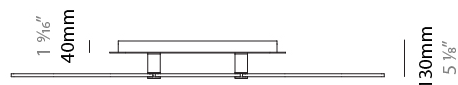

GENERAL

Series: NoName
Partner: Icone
Division: Design
Installation: Suspension
Product Type: Pendant
Mounting Location: Ceiling
Light Distribution: Direct

PHYSICAL

Shape: Abstract
Length (mm): 1315
Length (in): 51 3/4
Width (mm): 300
Width (in): 11 13/16
Height (mm): 30
Height (in): 1 3/16
Max. Overall Height (mm): 2500
Max. Overall Height (in): 98 7/16
Fixture Finish: BLK / WHB / WHW / BKB / BRA / SBS
Fixture Material: Aluminum
Cable Details: 1500mm / 59 1/16"

GENERAL

Series: NoName
Partner: Icone
Division: Design
Installation: Suspension
Product Type: Pendant
Mounting Location: Ceiling
Light Distribution: Direct / Indirect

PHYSICAL

Shape: Abstract
Length (mm): 1315
Length (in): 51 ³ / ₄ "
Width (mm): 300
Width (in): 11 ¹³ / ₁₆ "
Max. Overall Height (mm): 2500
Max. Overall Height (in): 98 ⁷ / ₁₆ "
Fixture Finish: BLK / WHB / WHW / BKB / BRA / SBS
Fixture Material: Aluminum
Cable Details: 1500mm / 59 1/16"

GENERAL

Series: NoName
 Partner: Icone
 Division: Design
 Installation: Surface
 Product Type: Ceiling Surface
 Mounting Location: Ceiling
 Light Distribution: Direct / Indirect

PHYSICAL

Shape: Abstract
 Length (mm): 1315
 Length (in): 51 3/4
 Width (mm): 300
 Width (in): 11 13/16
 Height (mm): 30
 Height (in): 1 3/16
[Fixture Finish: BLK / WHB / WHW / BKB / BRA / SBS](#)
 Fixture Material: Aluminum

LED

[Color Temperature \(°K\): 2700 / 3000](#)
 Max. Delivered Lumen (lm): 5700 / 5800
 CRI: >80 CRI
 Lamp Life (hrs): 50000

OPTICAL

RATINGS AND CERTIFICATIONS

Certified By: Certified for North American Standards
 IP rating: IP20