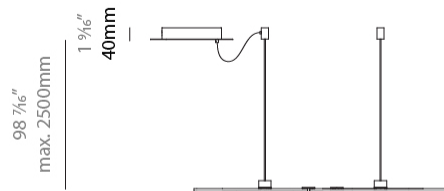

NONAME SUSPENSION

D41100-

base number LED Dimming Color Temperature Finish Options

1. To build a product code in our configurator select the specify button on the base model # product page
2. To build a manual product code on this datasheet choose from the options listed below in blue font and add the suffix to the base model #

GENERAL

Series: NoName
Partner: Icone
Division: Design
Installation: Suspension
Product Type: Pendant
Mounting Location: Ceiling
Light Distribution: Indirect

PHYSICAL

Shape: Abstract
Length (mm): 910
Length (in): 35 ¹³/₁₆"
Width (mm): 305
Width (in): 12
Height (mm): 30
Height (in): 1 ³/₁₆"
Max. Overall Height (mm): 2500
Max. Overall Height (in): 98 ⁷/₁₆"
Fixture Finish: [BLK / WHB / WHW / BKB / BRA / SBS](#)
Fixture Material: Aluminum

ELECTRICAL

Lamp Type: LED
Input Wattage (W): 51
Dimming: [Phase Dimming / 0-10V Dimming](#)
Driver Included: Yes
Driver Location: Integrated
Driver Class: Class 2
Input Voltage (V): 120 - 277
Output Voltage (V): 24

LED

Color Temperature (°K): 2700 / 3000
Max. Delivered Lumen (lm): 7050 / 7270
CRI: >80 CRI
Lamp Life (hrs): 50000

OPTICAL

RATINGS AND CERTIFICATIONS

Certified By: Certified for North American Standards
IP rating: IP20