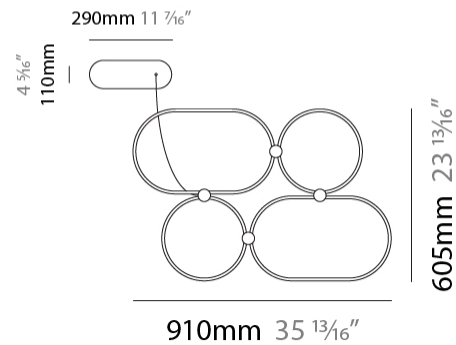

NONAME SUSPENSION

D41100-

base number LED Dimming Color Temperature Finish Options

1. To build a product code in our configurator select the specify button on the base model # product page
2. To build a manual product code on this datasheet choose from the options listed below in blue font and add the suffix to the base model #

GENERAL

Series: NoName
Partner: Icone
Division: Design
Installation: Suspension
Product Type: Pendant
Mounting Location: Ceiling
Light Distribution: Indirect

PHYSICAL

Shape: Abstract
Length (mm): 910
Length (in): 35 ¹³/₁₆"
Width (mm): 305
Width (in): 12
Height (mm): 30
Height (in): 1 ³/₁₆"
Max. Overall Height (mm): 2500
Max. Overall Height (in): 98 ⁷/₁₆"
Fixture Finish: [BLK / WHB / WHW / BKB / BRA / SBS](#)
Fixture Material: Aluminum

ELECTRICAL

Lamp Type: LED
Input Wattage (W): 51
Dimming: [Phase Dimming / 0-10V Dimming](#)
Driver Included: Yes
Driver Location: Integrated
Driver Class: Class 2
Input Voltage (V): 120 - 277
Output Voltage (V): 24

LED

Color Temperature (°K): 2700 / 3000
Max. Delivered Lumen (lm): 7050 / 7270
CRI: >80 CRI
Lamp Life (hrs): 50000

OPTICAL

RATINGS AND CERTIFICATIONS

Certified By: Certified for North American Standards
IP rating: IP20