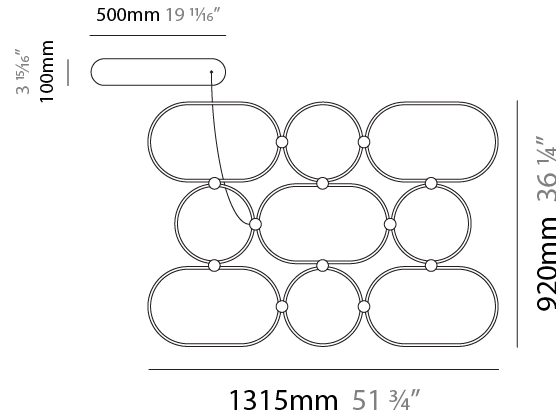

NONAME SUSPENSION

D41103-

base number   LED Dimming   Color Temperature   Finish Options

1. To build a product code in our configurator select the specify button on the base model # product page
2. To build a manual product code on this datasheet choose from the options listed below in blue font and add the suffix to the base model #

GENERAL

Series: NoName
Partner: Icone
Division: Design
Installation: Suspension
Product Type: Pendant
Mounting Location: Ceiling
Light Distribution: Indirect

PHYSICAL

Shape: Abstract
Length (mm): 1315
Length (in): 51 3/4
Width (mm): 920
Width (in): 36 1/4
Height (mm): 30
Height (in): 1 3/16
Max. Overall Height (mm): 2500
Max. Overall Height (in): 98 7/16
Fixture Finish: [BLK / WHB / WHW / BKB / BRA / SBS](#)
Fixture Material: Aluminum

ELECTRICAL

Lamp Type: LED
Input Wattage (W): 116
Dimming: [Phase Dimming / 0-10V Dimming](#)
Driver Included: Yes
Driver Location: Integrated
Driver Class: Class 2
Input Voltage (V): 120 - 277
Output Voltage (V): 24

LED

[Color Temperature (°K): 2700 / 3000](#)
Max. Delivered Lumen (lm): 15900 / 16500
CRI: >80 CRI
Lamp Life (hrs): 50000

OPTICAL

RATINGS AND CERTIFICATIONS

Certified By: Certified for North American Standards
IP rating: IP20