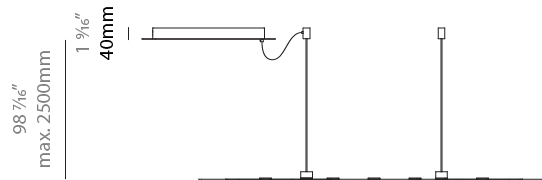

NONAME SUSPENSION

D41103-

base number   LED Dimming   Color Temperature   Finish Options

1. To build a product code in our configurator select the specify button on the base model # product page
2. To build a manual product code on this datasheet choose from the options listed below in blue font and add the suffix to the base model #

GENERAL

Series: NoName
Partner: Icone
Division: Design
Installation: Suspension
Product Type: Pendant
Mounting Location: Ceiling
Light Distribution: Indirect

PHYSICAL

Shape: Abstract
Length (mm): 1315
Length (in): 51 3/4
Width (mm): 920
Width (in): 36 1/4
Height (mm): 30
Height (in): 1 3/16
Max. Overall Height (mm): 2500
Max. Overall Height (in): 98 7/16
Fixture Finish: [BLK / WHB / WHW / BKB / BRA / SBS](#)
Fixture Material: Aluminum

ELECTRICAL

Lamp Type: LED
Input Wattage (W): 116
Dimming: [Phase Dimming / 0-10V Dimming](#)
Driver Included: Yes
Driver Location: Integrated
Driver Class: Class 2
Input Voltage (V): 120 - 277
Output Voltage (V): 24

LED

Color Temperature (°K): [2700 / 3000](#)
Max. Delivered Lumen (lm): 15900 / 16500
CRI: >80 CRI
Lamp Life (hrs): 50000

OPTICAL

RATINGS AND CERTIFICATIONS

Certified By: Certified for North American Standards
IP rating: IP20