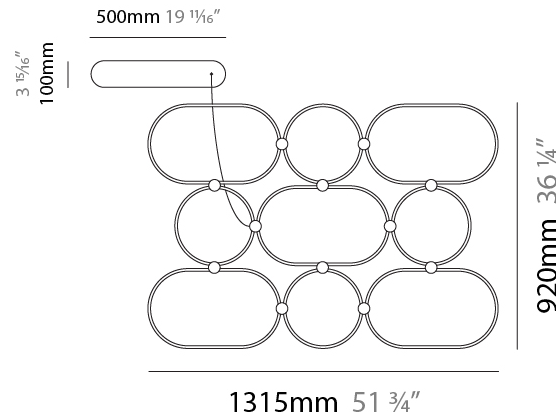

NONAME SUSPENSION

D41103-

base number   LED Dimming   Color Temperature   Finish Options

1. To build a product code in our configurator select the specify button on the base model # product page
2. To build a manual product code on this datasheet choose from the options listed below in blue font and add the suffix to the base model #

GENERAL

Series: NoName
Partner: Icone
Division: Design
Installation: Suspension
Product Type: Pendant
Mounting Location: Ceiling
Light Distribution: Indirect

PHYSICAL

Shape: Abstract
Length (mm): 1315
Length (in): 51 3/4
Width (mm): 920
Width (in): 36 1/4
Height (mm): 30
Height (in): 1 3/16
Max. Overall Height (mm): 2500
Max. Overall Height (in): 98 7/16
Fixture Finish: [BLK / WHB / WHW / BKB / BRA / SBS](#)
Fixture Material: Aluminum

ELECTRICAL

Lamp Type: LED
Input Wattage (W): 116
Dimming: [Phase Dimming / 0-10V Dimming](#)
Driver Included: Yes
Driver Location: Integrated
Driver Class: Class 2
Input Voltage (V): 120 - 277
Output Voltage (V): 24

LED

Color Temperature (°K): [2700 / 3000](#)
Max. Delivered Lumen (lm): 15900 / 16500
CRI: >80 CRI
Lamp Life (hrs): 50000

OPTICAL

RATINGS AND CERTIFICATIONS

Certified By: Certified for North American Standards
IP rating: IP20