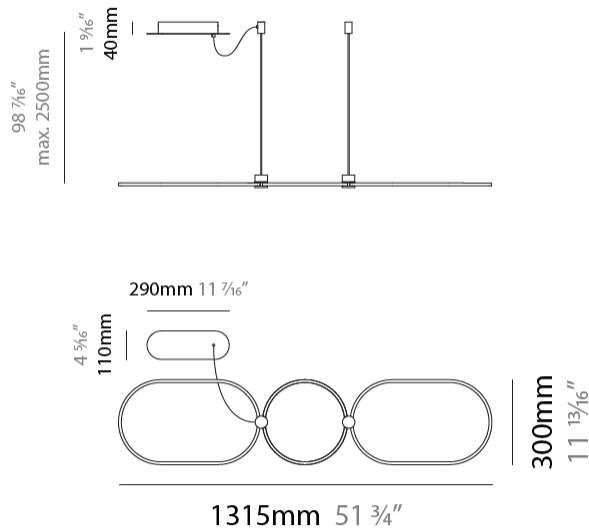

PROJECT	_____
TYPE	_____
SPECIFIER	_____
QUANTITY	_____
DATE	_____

NONAME SUSPENSION

D41097-

base number	LED	Color	Finish
	Dimming	Temperature	Options

1. To build a product code in our configurator select the specify button on the base model # product page
2. To build a manual product code on this datasheet choose from the options listed below in blue font and add the suffix to the base model #

GENERAL

Series: NoName
Partner: Icone
Division: Design
Installation: Suspension
Product Type: Pendant
Mounting Location: Ceiling
Light Distribution: Indirect

PHYSICAL

Shape: Abstract
Length (mm): 1315
Length (in): 51 3/4
Width (mm): 300
Width (in): 11 13/16
Max. Overall Height (mm): 2500
Max. Overall Height (in): 98 7/16
Fixture Finish: BLK / WHB / WHW / BKB / BRA / SBS
Fixture Material: Aluminum
Cable Details: 1500mm / 59 1/16"

ELECTRICAL

Lamp Type: LED
Input Wattage (W): 41.6
Dimming: Phase Dimming / 0-10V Dimming
Driver Included: Yes
Driver Location: Integrated
Driver Class: Class 2
Input Voltage (V): 120 - 277
Output Voltage (V): 24

LED

Color Temperature (°K): 2700 / 3000
Max. Delivered Lumen (lm): 5700 / 5880
CRI: >80 CRI
Lamp Life (hrs): 50000

OPTICAL

RATINGS AND CERTIFICATIONS

Certified By: Certified for North American Standards
IP rating: IP20