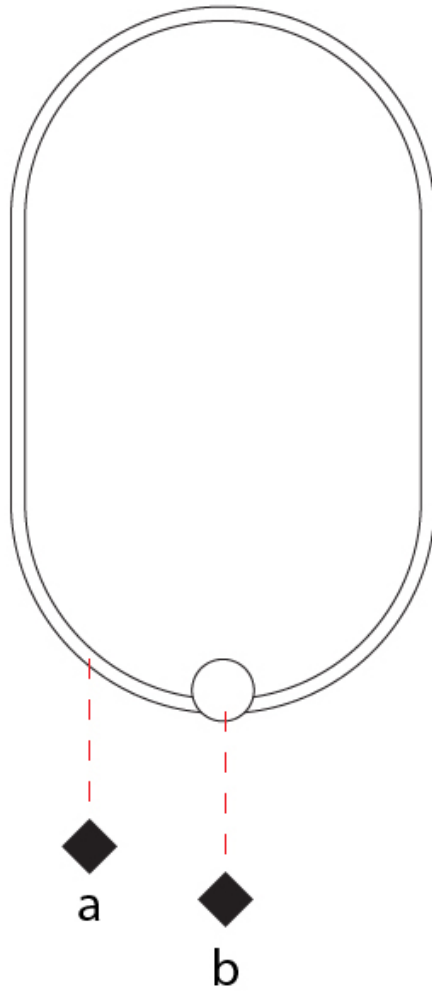

D43091-

PROJECT

TYPE

SPECIFIER

QUANTITY

DATE

D