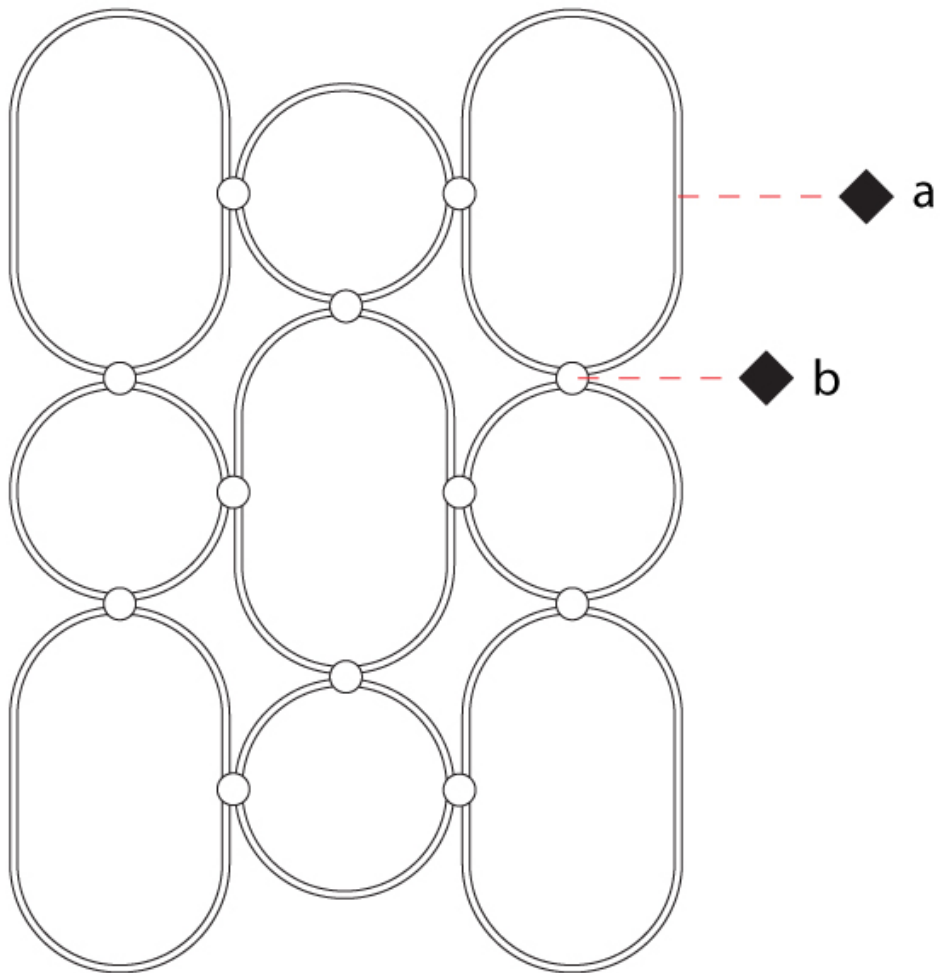

NONAME SURFACE

D43095-

PROJECT	_____
TYPE	_____
SPECIFIER	_____
QUANTITY	_____
DATE	_____

D