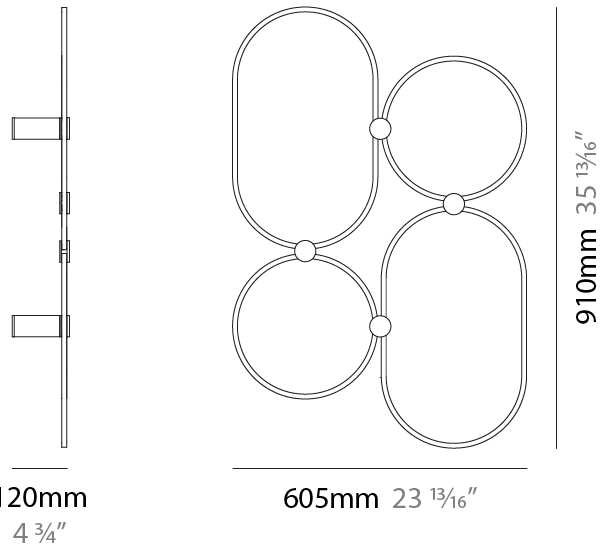

PROJECT _____
TYPE _____
SPECIFIER _____
QUANTITY _____
DATE _____

NONAME SURFACE

D43094-

base number   LED Dimming   Color Temperature   Finish Options

1. To build a product code in our configurator select the specify button on the base model # product page
2. To build a manual product code on this datasheet choose from the options listed below in blue font and add the suffix to the base model #

GENERAL

Series: NoName
Partner: Icone
Division: Design
Installation: Surface
Product Type: Wall Surface
Mounting Location: Wall
Light Distribution: Indirect

PHYSICAL

Shape: Abstract
Length (mm): 605
Length (in): 23 ¹³/₁₆
Height (mm): 910
Depth (mm): 130
Height (in): 35 ¹³/₁₆
Depth (in): 5 ¹/₈
[Fixture Finish: BLK / WHB / WHW / BKB / BRA / SBS](#)
Fixture Material: Aluminum

ELECTRICAL

Lamp Type: LED
Input Wattage (W): 51
[Dimming: Phase Dimming / 0-10V Dimming](#)
Driver Included: No
Driver Location: Remote
Driver Class: Class 2
Input Voltage (V): 120 - 277
Output Voltage (V): 24

LED

[Color Temperature (°K): 2700 / 3000](#)
Max. Delivered Lumen (lm): 5700 / 5880
CRI: >80 CRI
Lamp Life (hrs): 50000

OPTICAL

RATINGS AND CERTIFICATIONS

Certified By: Certified for North American Standards
IP rating: IP20