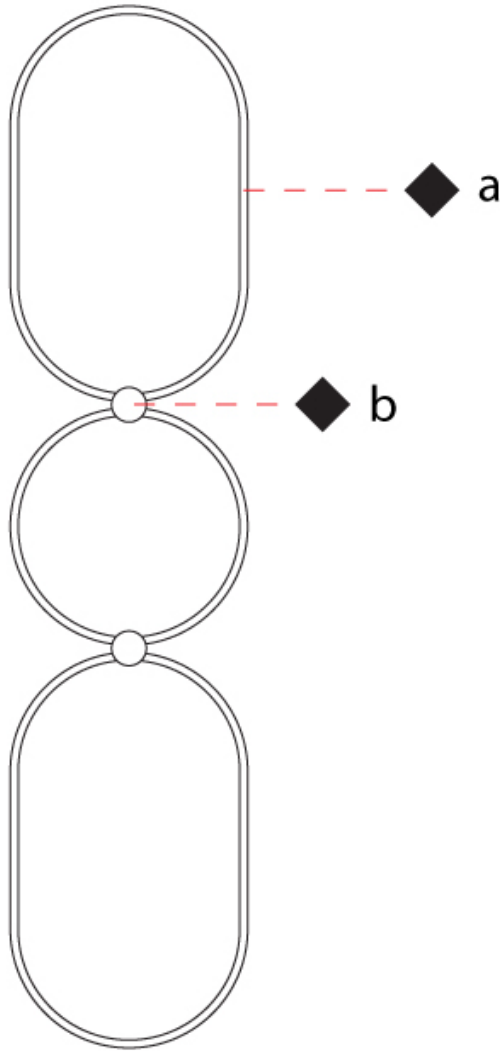

D43093-

PROJECT _____

TYPE _____

SPECIFIER _____

QUANTITY _____

DATE _____

D