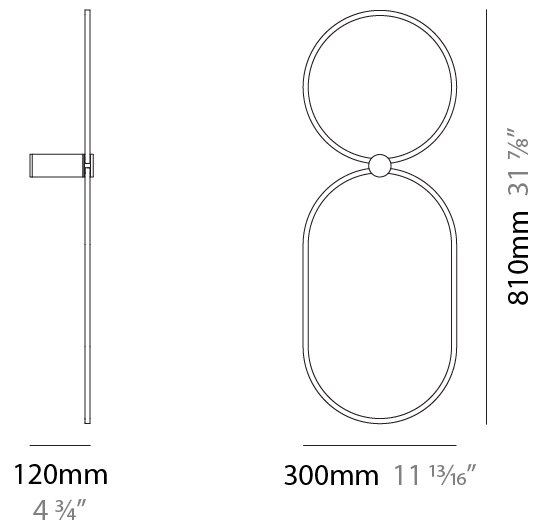

NONAME SURFACE

D43092-

base number   LED Dimming   Color Temperature   Finish Options

1. To build a product code in our configurator select the specify button on the base model # product page
2. To build a manual product code on this datasheet choose from the options listed below in blue font and add the suffix to the base model #

GENERAL

Series: NoName
Partner: Icone
Division: Design
Installation: Surface
Product Type: Wall Surface
Mounting Location: Wall
Light Distribution: Indirect

PHYSICAL

Shape: Abstract
Length (mm): 300
Length (in): 11 ¹³/₁₆
Height (mm): 810
Depth (mm): 130
Height (in): 31 ⁷/₈
Depth (in): 5 ¹/₈
Fixture Finish: [BLK / WHB / WHW / BKB / BRA / SBS](#)
Fixture Material: Aluminum

ELECTRICAL

Lamp Type: LED
Input Wattage (W): 26
Dimming: [Phase Dimming / 0-10V Dimming](#)
Driver Included: No
Driver Location: Remote
Driver Class: Class 2
Input Voltage (V): 120 - 277
Output Voltage (V): 24

LED

Color Temperature (°K): [2700 / 3000](#)
Max. Delivered Lumen (lm): 3620 / 3730
CRI: >80 CRI
Lamp Life (hrs): 50000

OPTICAL

RATINGS AND CERTIFICATIONS

Certified By: Certified for North American Standards
IP rating: IP20

PROJECT _____
TYPE _____
SPECIFIER _____
QUANTITY _____
DATE _____