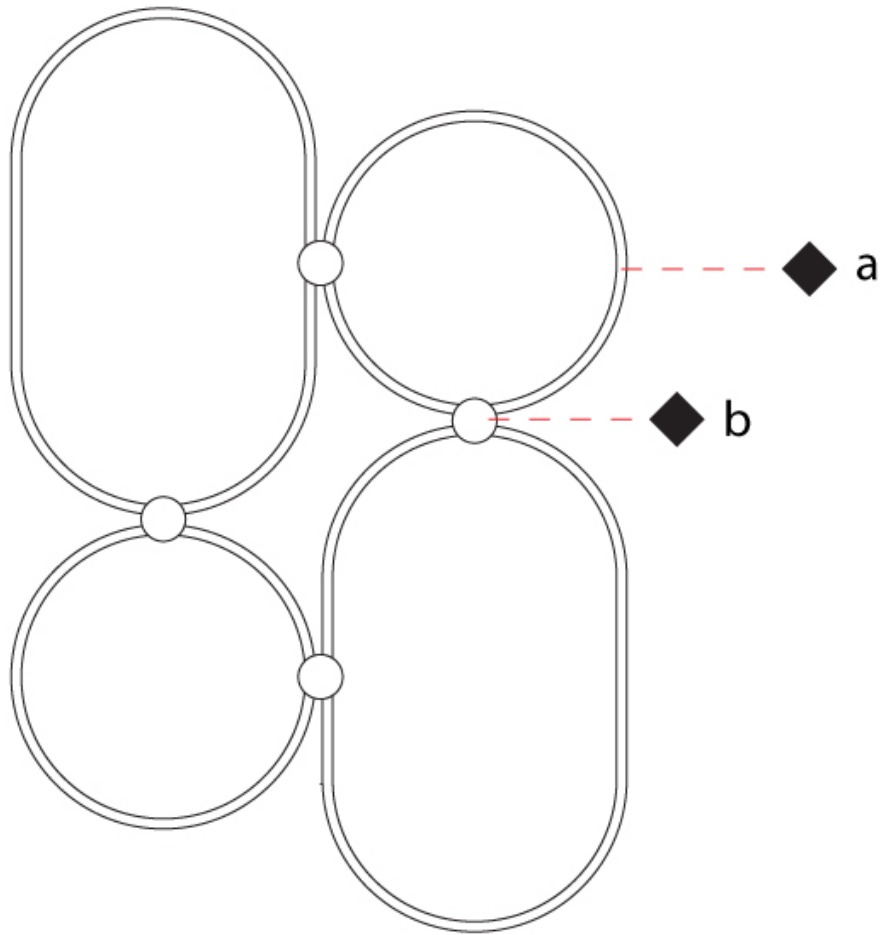

D43094-

PROJECT	_____
TYPE	_____
SPECIFIER	_____
QUANTITY	_____
DATE	_____

D