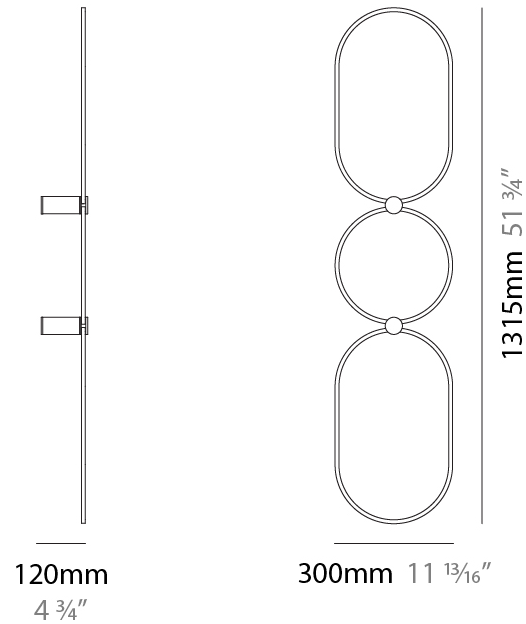

NONAME SURFACE

D43093-

base number   LED Dimming   Color Temperature   Finish Options

1. To build a product code in our configurator select the specify button on the base model # product page
2. To build a manual product code on this datasheet choose from the options listed below in blue font and add the suffix to the base model #

GENERAL

Series: NoName
Partner: Icone
Division: Design
Installation: Surface
Product Type: Wall Surface
Mounting Location: Wall
Light Distribution: Indirect

PHYSICAL

Shape: Abstract
Length (mm): 300
Length (in): 11 ¹³/₁₆
Height (mm): 1315
Depth (mm): 130
Height (in): 51 ³/₄
Depth (in): 5 ¹/₈
Fixture Finish: [BLK](#) / [WHB](#) / [WHW](#) / [BKB](#) / [BRA](#) / [SBS](#)
Fixture Material: Aluminum

ELECTRICAL

Lamp Type: LED
Input Wattage (W): 41.6
Dimming: [Phase Dimming](#) / [0-10V Dimming](#)
Driver Included: No
Driver Location: Remote
Driver Class: Class 2
Input Voltage (V): 120 - 277
Output Voltage (V): 24

LED

Color Temperature (°K): [2700](#) / [3000](#)
Max. Delivered Lumen (lm): 5700 / 5880
CRI: >80 CRI
Lamp Life (hrs): 50000

OPTICAL

RATINGS AND CERTIFICATIONS

Certified By: Certified for North American Standards
IP rating: IP20

PROJECT _____
TYPE _____
SPECIFIER _____
QUANTITY _____
DATE _____