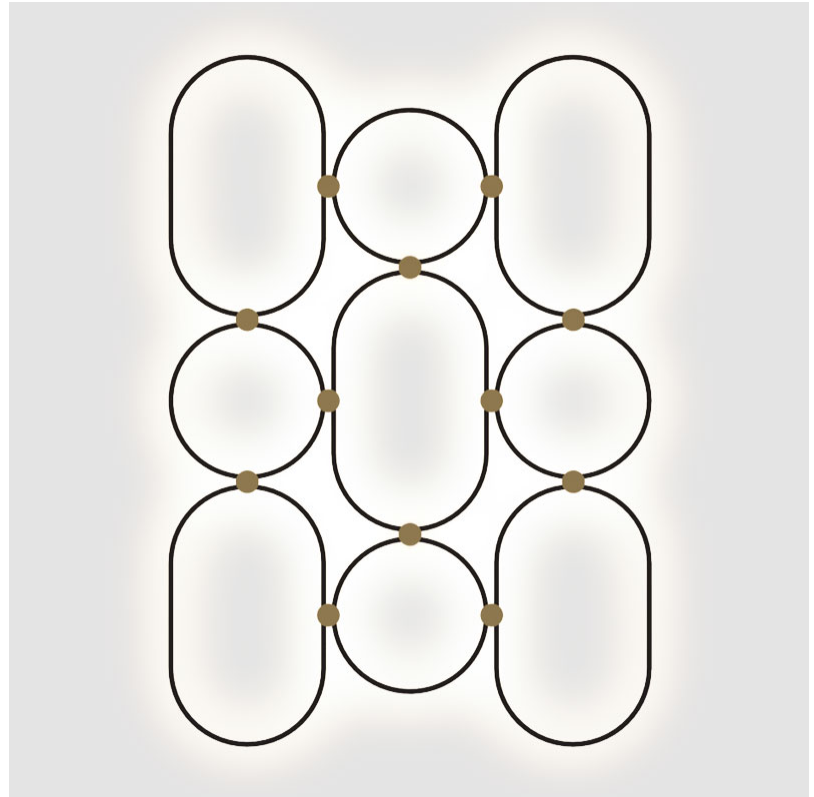

NONAME SURFACE

D43095-

base number   LED Dimming   Color Temperature   Finish Options

1. To build a product code in our configurator select the specify button on the base model # product page
2. To build a manual product code on this datasheet choose from the options listed below in blue font and add the suffix to the base model #

GENERAL

Series: NoName
Partner: Icone
Division: Design
Installation: Surface
Product Type: Wall Surface
Mounting Location: Wall
Light Distribution: Indirect

PHYSICAL

Shape: Abstract
Length (mm): 920
Length (in): 36 3/4
Height (mm): 1315
Depth (mm): 130
Height (in): 51 3/4
Depth (in): 5 1/8
Fixture Finish: [BLK](#) / [WHB](#) / [WHW](#) / [BKB](#) / [BRA](#) / [SBS](#)
Fixture Material: Aluminum

ELECTRICAL

Lamp Type: LED
Input Wattage (W): 116
Dimming: [Phase Dimming](#) / [0-10V Dimming](#)
Driver Included: No
Driver Location: Remote
Driver Class: Class 2
Input Voltage (V): 120 - 277
Output Voltage (V): 24

LED

Color Temperature (°K): [2700](#) / [3000](#)
Max. Delivered Lumen (lm): 15900 / 16500
CRI: >80 CRI
Lamp Life (hrs): 50000

OPTICAL

RATINGS AND CERTIFICATIONS

Certified By: Certified for North American Standards
IP rating: IP20