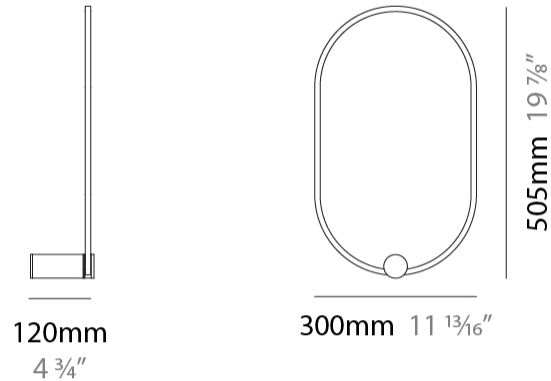

PROJECT _____
TYPE _____
SPECIFIER _____
QUANTITY _____
DATE _____

NONAME SURFACE

D43091- _____
base number   LED   Color   Finish
                         Dimming   Temperature   Options

1. To build a product code in our configurator select the specify button on the base model # product page
2. To build a manual product code on this datasheet choose from the options listed below in blue font and add the suffix to the base model #

GENERAL

Series: NoName
Partner: Icone
Division: Design
Installation: Surface
Product Type: Wall Surface
Mounting Location: Wall
Light Distribution: Indirect

PHYSICAL

Shape: Abstract
Length (mm): 300
Length (in): 11 ¹³/₁₆
Height (mm): 505
Depth (mm): 130
Height (in): 19 ⁷/₈
Depth (in): 5 ¹/₈
Fixture Finish: [BLK](#) / [WHB](#) / [WHW](#) / [BKB](#) / [BRA](#) / [SBS](#)
Fixture Material: Aluminum

ELECTRICAL

Lamp Type: LED
Input Wattage (W): 15.6
Dimming: [Phase Dimming](#) / [0-10V Dimming](#)
Driver Included: No
Driver Location: Remote
Driver Class: Class 2
Input Voltage (V): 120 - 277
Output Voltage (V): 24

LED

Color Temperature (°K): [2700](#) / [3000](#)
Max. Delivered Lumen (lm): 2140 / 2200
CRI: >80 CRI
Lamp Life (hrs): 50000

OPTICAL

RATINGS AND CERTIFICATIONS

Certified By: Certified for North American Standards
IP rating: IP20