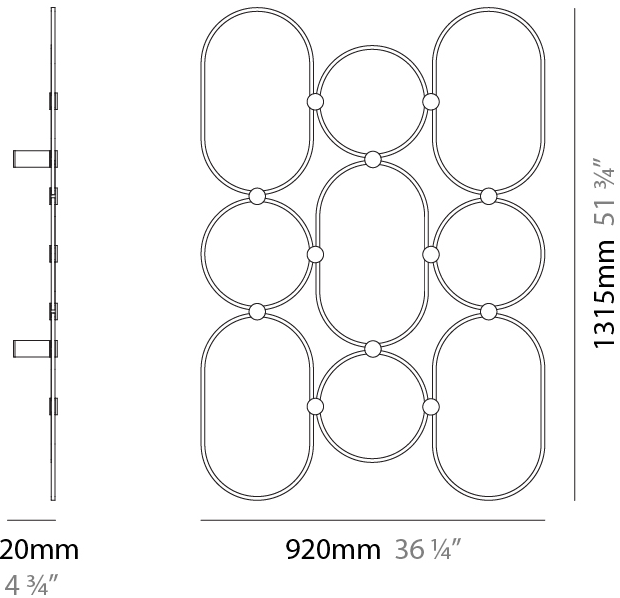

NONAME SURFACE

D43095-

base number   LED Dimming   Color Temperature   Finish Options

1. To build a product code in our configurator select the specify button on the base model # product page
2. To build a manual product code on this datasheet choose from the options listed below in blue font and add the suffix to the base model #

GENERAL

Series: NoName
Partner: Icone
Division: Design
Installation: Surface
Product Type: Wall Surface
Mounting Location: Wall
Light Distribution: Indirect

PHYSICAL

Shape: Abstract
Length (mm): 920
Length (in): 36 3/4
Height (mm): 1315
Depth (mm): 130
Height (in): 51 3/4
Depth (in): 5 1/8
Fixture Finish: [BLK](#) / [WHB](#) / [WHW](#) / [BKB](#) / [BRA](#) / [SBS](#)
Fixture Material: Aluminum

ELECTRICAL

Lamp Type: LED
Input Wattage (W): 116
Dimming: [Phase Dimming](#) / [0-10V Dimming](#)
Driver Included: No
Driver Location: Remote
Driver Class: Class 2
Input Voltage (V): 120 - 277
Output Voltage (V): 24

LED

Color Temperature (°K): [2700](#) / [3000](#)
Max. Delivered Lumen (lm): 15900 / 16500
CRI: >80 CRI
Lamp Life (hrs): 50000

OPTICAL

RATINGS AND CERTIFICATIONS

Certified By: Certified for North American Standards
IP rating: IP20