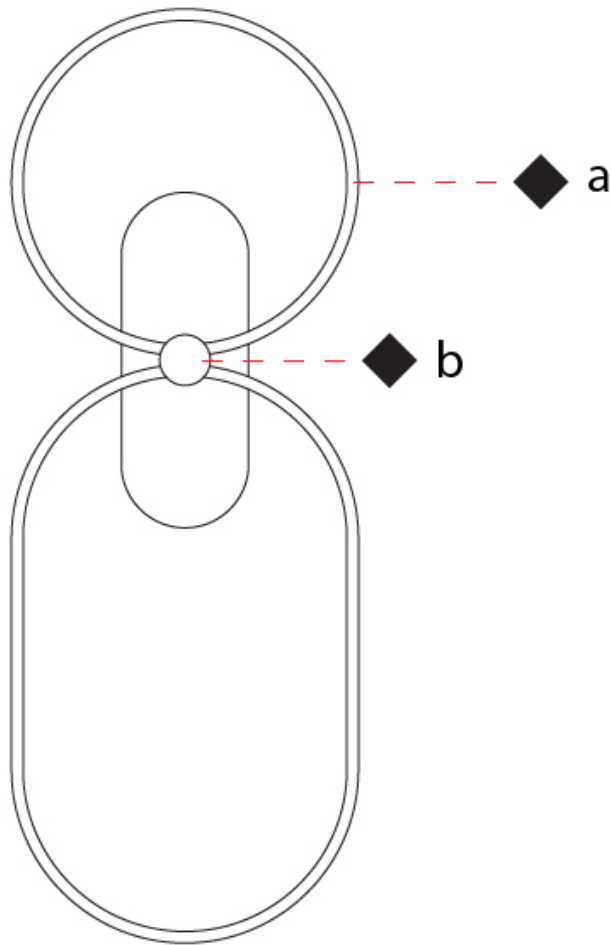

D43087-

PROJECT

TYPE

SPECIFIER

QUANTITY

DATE

D