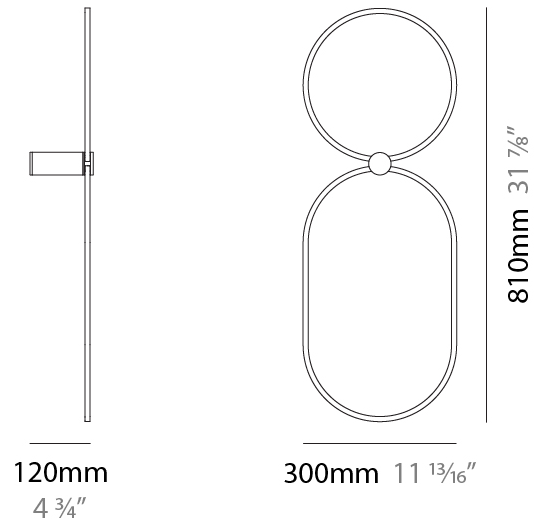

NONAME SURFACE

D43092-

base number   LED   Color   Finish
Dimming   Temperature   Options

1. To build a product code in our configurator select the specify button on the base model # product page
2. To build a manual product code on this datasheet choose from the options listed below in blue font and add the suffix to the base model #

GENERAL

Series: NoName
Partner: Icone
Division: Design
Installation: Surface
Product Type: Wall Surface
Mounting Location: Wall
Light Distribution: Indirect

PHYSICAL

Shape: Abstract
Length (mm): 300
Length (in): 11 ¹³/₁₆
Height (mm): 810
Depth (mm): 130
Height (in): 31 ⁷/₈
Depth (in): 5 ¹/₈
Fixture Finish: [BLK](#) / [WHB](#) / [WHW](#) / [BKB](#) / [BRA](#) / [SBS](#)
Fixture Material: Aluminum

ELECTRICAL

Lamp Type: LED
Input Wattage (W): 26
Dimming: [Phase Dimming](#) / [0-10V Dimming](#)
Driver Included: No
Driver Location: Remote
Driver Class: Class 2
Input Voltage (V): 120 - 277
Output Voltage (V): 24

LED

Color Temperature (°K): [2700](#) / [3000](#)
Max. Delivered Lumen (lm): 3620 / 3730
CRI: >80 CRI
Lamp Life (hrs): 50000

OPTICAL

RATINGS AND CERTIFICATIONS

Certified By: Certified for North American Standards
IP rating: IP20

PROJECT _____
TYPE _____
SPECIFIER _____
QUANTITY _____
DATE _____