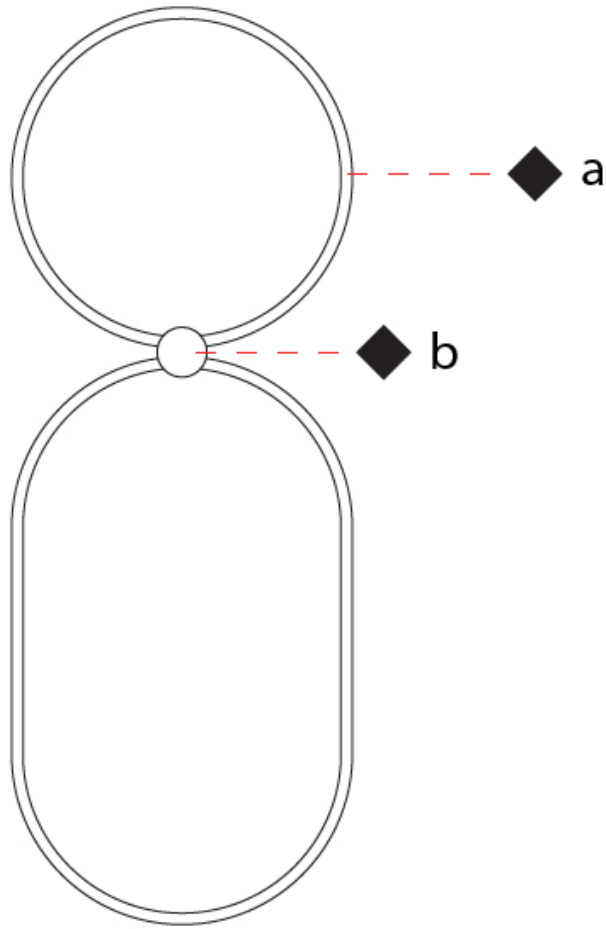

D43092-

PROJECT

TYPE

SPECIFIER

QUANTITY

DATE

D