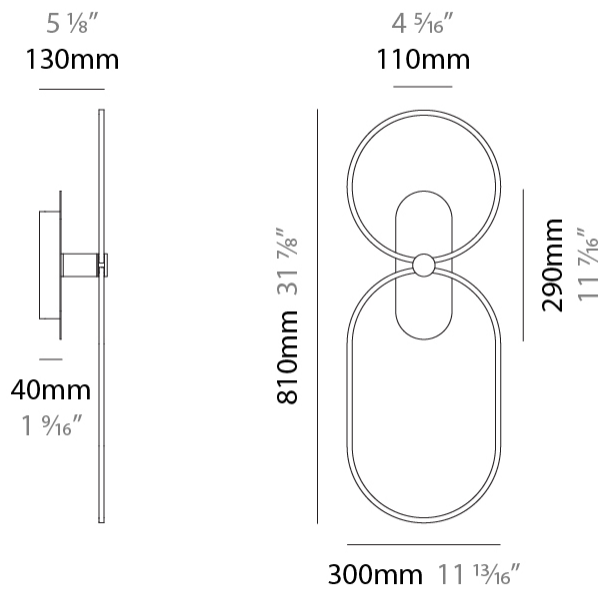

NONAME SURFACE

D43087-

base number   LED Dimming   Color Temperature   Finish Options

1. To build a product code in our configurator select the specify button on the base model # product page
2. To build a manual product code on this datasheet choose from the options listed below in blue font and add the suffix to the base model #

GENERAL

Series: NoName
Partner: Icone
Division: Design
Installation: Surface
Product Type: Wall Surface
Mounting Location: Wall
Light Distribution: Indirect

PHYSICAL

Shape: Abstract
Length (mm): 300
Length (in): 11 ¹³/₁₆
Height (mm): 810
Depth (mm): 130
Height (in): 31 ⁷/₈
Depth (in): 5 ¹/₈
Fixture Finish: [BLK](#) / [WHB](#) / [WHW](#) / [BKB](#) / [BRA](#) / [SBS](#)
Fixture Material: Aluminum

ELECTRICAL

Lamp Type: LED
Input Wattage (W): 26
Dimming: [Phase Dimming](#) / [0-10V Dimming](#)
Driver Included: Yes
Driver Location: Integrated
Driver Class: Class 2
Input Voltage (V): 120 - 277
Output Voltage (V): 24

LED

Color Temperature (°K): [2700](#) / [3000](#)
Max. Delivered Lumen (lm): 3620 / 3730
CRI: >80 CRI
Lamp Life (hrs): 50000

OPTICAL

RATINGS AND CERTIFICATIONS

Certified By: Certified for North American Standards
IP rating: IP20