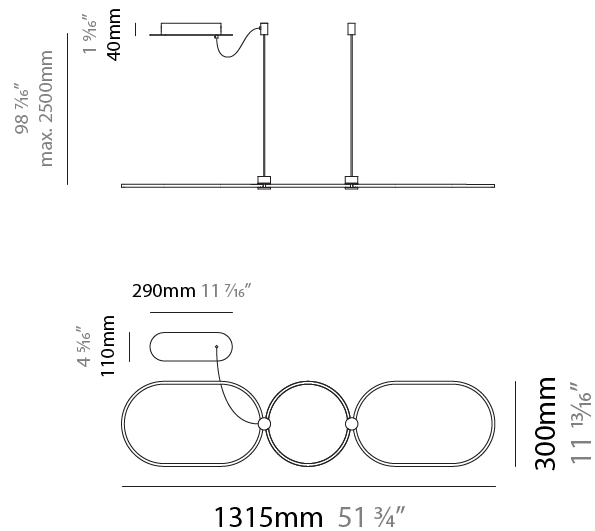

PROJECT	
TYPE	
SPECIFIER	
QUANTITY	
DATE	

NONAME SUSPENSION

D41098-

base number	LED	Color	Finish
	Dimming	Temperature	Options

1. To build a product code in our configurator select the specify button on the base model # product page
2. To build a manual product code on this datasheet choose from the options listed below in blue font and add the suffix to the base model #

GENERAL

Series: NoName
Partner: Icone
Division: Design
Installation: Suspension
Product Type: Pendant
Mounting Location: Ceiling
Light Distribution: Direct / Indirect

PHYSICAL

Shape: Abstract
Length (mm): 1315
Length (in): 51 3/4
Width (mm): 300
Width (in): 11 13/16
Max. Overall Height (mm): 2500
Max. Overall Height (in): 98 7/16
Fixture Finish: BLK / WHB / WHW / BKB / BRA / SBS
Fixture Material: Aluminum
Cable Details: 1500mm / 59 1/16"

ELECTRICAL

Lamp Type: LED
Input Wattage (W): 41.6
Dimming: Phase Dimming / 0-10V Dimming
Driver Included: Yes
Driver Location: Integrated
Driver Class: Class 2
Input Voltage (V): 120 - 277
Output Voltage (V): 24

LED

Color Temperature (°K): 2700 / 3000
Max. Delivered Lumen (lm): 5700 / 5880
CRI: >80 CRI
Lamp Life (hrs): 50000

OPTICAL

RATINGS AND CERTIFICATIONS

Certified By: Certified for North American Standards
IP rating: IP20