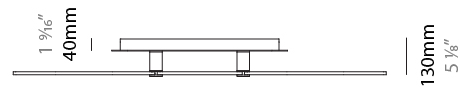

GENERAL

Series: NoName
Partner: Icone
Division: Design
Installation: Suspension
Product Type: Pendant
Mounting Location: Ceiling
Light Distribution: Direct / Indirect

PHYSICAL

Shape: Abstract
Length (mm): 1315
Length (in): 51 3/4
Width (mm): 300
Width (in): 11 13/16
Max. Overall Height (mm): 2500
Max. Overall Height (in): 98 7/16
Fixture Finish: BLK / WHB / WHW / BKB / BRA / SBS
Fixture Material: Aluminum
Cable Details: 1500mm / 59 1/16"

GENERAL

Series: NoName
Partner: Icone
Division: Design
Installation: Surface
Product Type: Ceiling Surface
Mounting Location: Ceiling
Light Distribution: Direct / Indirect

PHYSICAL

Shape: Abstract
Length (mm): 1315
Length (in): 51 3/4
Width (mm): 300
Width (in): 11 13/16
Height (mm): 30
Height (in): 1 3/16
Fixture Finish: BLK / WHB / WHW / BKB / BRA / SBS
Fixture Material: Aluminum

LED

Color Temperature (°K): 2700 / 3000
Max. Delivered Lumen (lm): 5700 / 5800
CRI: >80 CRI
Lamp Life (hrs): 50000

OPTICAL

RATINGS AND CERTIFICATIONS

Certified By: Certified for North American Standards
IP rating: IP20