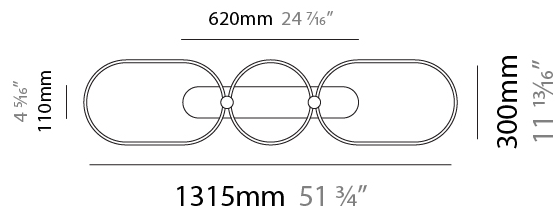

PROJECT	_____
TYPE	_____
SPECIFIER	_____
QUANTITY	_____
DATE	_____

NONAME SURFACE

D42096-

base number	LED	Color	Finish
	Dimming	Temperature	Options

1. To build a product code in our configurator select the specify button on the base model # product page
2. To build a manual product code on this datasheet choose from the options listed below in blue font and add the suffix to the base model #

GENERAL

Series: NoName
Partner: Icone
Division: Design
Installation: Surface
Product Type: Ceiling Surface
Mounting Location: Ceiling
Light Distribution: Direct

PHYSICAL

Shape: Abstract
Length (mm): 1315
Length (in): 51 3/4
Width (mm): 300
Width (in): 11 13/16
Height (mm): 30
Height (in): 1 3/16
Fixture Finish: BLK / WHB / WHW / BKB / BRA / SBS
Fixture Material: Aluminum

ELECTRICAL

Lamp Type: LED
Input Wattage (W): 41.6
Dimming: Phase Dimming / 0-10V Dimming
Driver Included: Yes
Driver Class: Class 2
Input Voltage (V): 120 - 277
Output Voltage (V): 24

LED

Color Temperature (°K): 2700 / 3000
Max. Delivered Lumen (lm): 5700 / 5800
CRI: >80 CRI
Lamp Life (hrs): 50000

OPTICAL

RATINGS AND CERTIFICATIONS

Certified By: Certified for North American Standards
IP rating: IP20