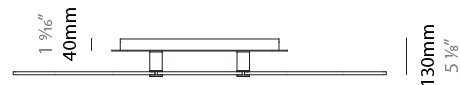

PROJECT	_____
TYPE	_____
SPECIFIER	_____
QUANTITY	_____
DATE	_____

NONAME SURFACE

D42096-

base number	LED	Color	Finish
	Dimming	Temperature	Options

1. To build a product code in our configurator select the specify button on the base model # product page
2. To build a manual product code on this datasheet choose from the options listed below in blue font and add the suffix to the base model #

GENERAL

Series: NoName
Partner: Icone
Division: Design
Installation: Surface
Product Type: Ceiling Surface
Mounting Location: Ceiling
Light Distribution: Direct

PHYSICAL

Shape: Abstract
Length (mm): 1315
Length (in): 51 3/4
Width (mm): 300
Width (in): 11 13/16
Height (mm): 30
Height (in): 1 3/16
Fixture Finish: BLK / WHB / WHW / BKB / BRA / SBS
Fixture Material: Aluminum

ELECTRICAL

Lamp Type: LED
Input Wattage (W): 41.6
Dimming: Phase Dimming / 0-10V Dimming
Driver Included: Yes
Driver Class: Class 2
Input Voltage (V): 120 - 277
Output Voltage (V): 24

LED

Color Temperature (°K): 2700 / 3000
Max. Delivered Lumen (lm): 5700 / 5800
CRI: >80 CRI
Lamp Life (hrs): 50000

OPTICAL

RATINGS AND CERTIFICATIONS

Certified By: Certified for North American Standards
IP rating: IP20