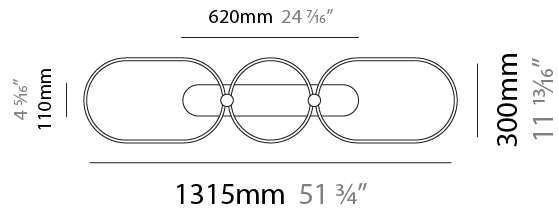

PROJECT	_____
TYPE	_____
SPECIFIER	_____
QUANTITY	_____
DATE	_____

NONAME SURFACE

D42093-

base number	LED	Color	Finish
	Dimming	Temperature	Options

1. To build a product code in our configurator select the specify button on the base model # product page
2. To build a manual product code on this datasheet choose from the options listed below in blue font and add the suffix to the base model #

GENERAL

Series: NoName
Partner: Icone
Division: Design
Installation: Surface
Product Type: Ceiling Surface
Mounting Location: Ceiling
Light Distribution: Direct / Indirect

PHYSICAL

Shape: Abstract
Length (mm): 1315
Length (in): 51 3/4
Width (mm): 300
Width (in): 11 13/16
Height (mm): 30
Height (in): 1 3/16
Fixture Finish: BLK / WHB / WHW / BKB / BRA / SBS
Fixture Material: Aluminum

ELECTRICAL

Lamp Type: LED
Input Wattage (W): 41.6
Dimming: Phase Dimming / 0-10V Dimming
Driver Included: Yes
Driver Location: Integrated
Driver Class: Class 2
Input Voltage (V): 120 - 277
Output Voltage (V): 24

LED

Color Temperature (°K): 2700 / 3000
Max. Delivered Lumen (lm): 5700 / 5800
CRI: >80 CRI
Lamp Life (hrs): 50000

OPTICAL

RATINGS AND CERTIFICATIONS

Certified By: Certified for North American Standards
IP rating: IP20