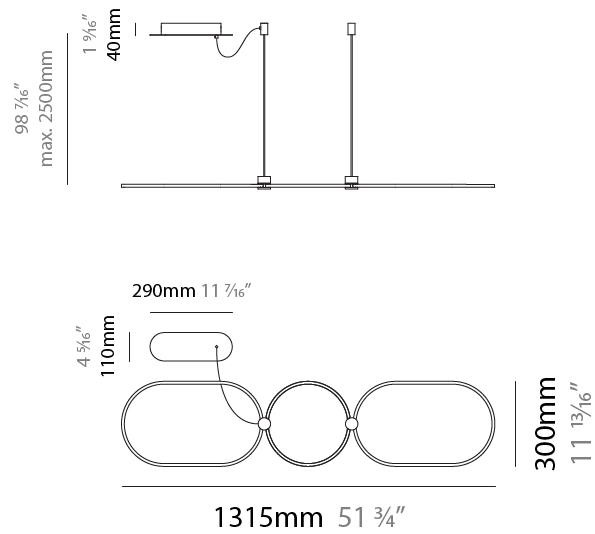

NONAME SUSPENSION

D41097-

base number   LED Dimming   Color Temperature   Finish Options

1. To build a product code in our configurator select the specify button on the base model # product page
2. To build a manual product code on this datasheet choose from the options listed below in blue font and add the suffix to the base model #

GENERAL

Series: NoName
Partner: Icone
Division: Design
Installation: Suspension
Product Type: Pendant
Mounting Location: Ceiling
Light Distribution: Indirect

PHYSICAL

Shape: Abstract
Length (mm): 1315
Length (in): 51 3/4
Width (mm): 300
Width (in): 11 13/16
Max. Overall Height (mm): 2500
Max. Overall Height (in): 98 7/16
Fixture Finish: [BLK](#) / [WHB](#) / [WHW](#) / [BKB](#) / [BRA](#) / [SBS](#)
Fixture Material: Aluminum
Cable Details: 1500mm / 59 1/16"

ELECTRICAL

Lamp Type: LED
Input Wattage (W): 41.6
Dimming: [Phase Dimming / 0-10V Dimming](#)
Driver Included: Yes
Driver Location: Integrated
Driver Class: Class 2
Input Voltage (V): 120 - 277
Output Voltage (V): 24

LED

Color Temperature (°K): [2700](#) / [3000](#)
Max. Delivered Lumen (lm): 5700 / 5880
CRI: >80 CRI
Lamp Life (hrs): 50000

OPTICAL

RATINGS AND CERTIFICATIONS

Certified By: Certified for North American Standards
IP rating: IP20

PROJECT
TYPE
SPECIFIER
QUANTITY
DATE