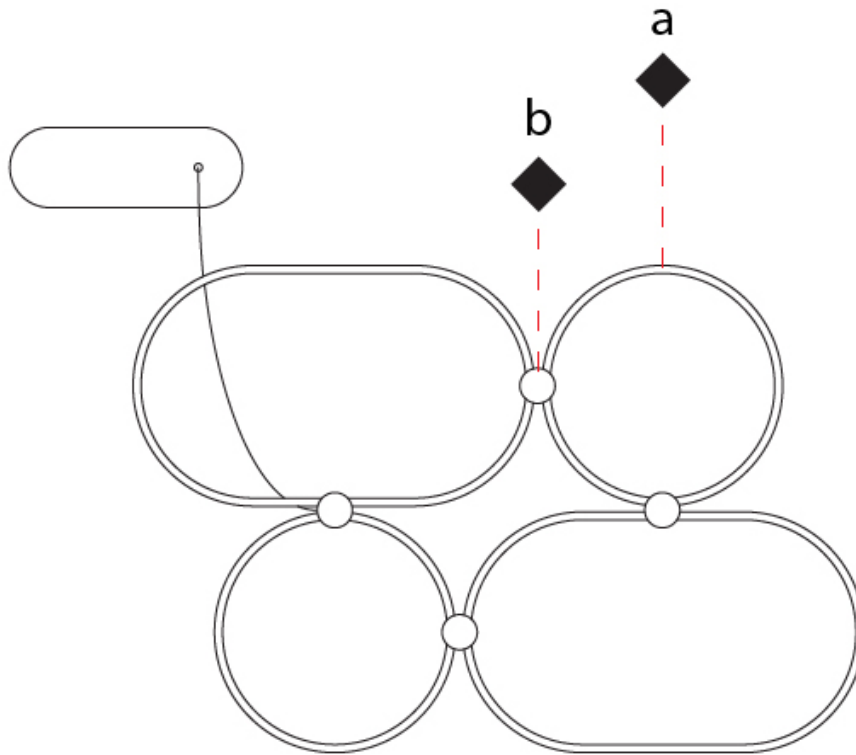

D41101-

PROJECT _____

TYPE _____

SPECIFIER _____

QUANTITY _____

DATE _____

D