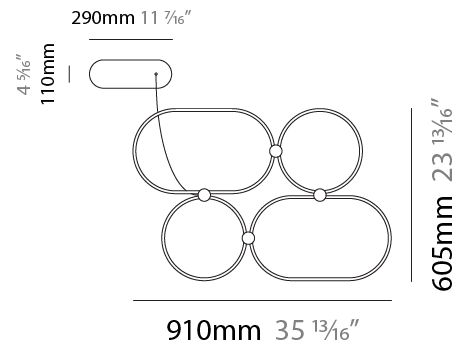

NONAME SUSPENSION

D41101-

base number LED Dimming Color Temperature Finish Options

1. To build a product code in our configurator select the specify button on the base model # product page
2. To build a manual product code on this datasheet choose from the options listed below in blue font and add the suffix to the base model #

GENERAL

Series: NoName
Partner: Icone
Division: Design
Installation: Suspension
Product Type: Pendant
Mounting Location: Ceiling
Light Distribution: Direct / Indirect

PHYSICAL

Shape: Abstract
Length (mm): 910
Length (in): 35 13/16
Width (mm): 305
Width (in): 12
Height (mm): 30
Height (in): 1 3/16
Max. Overall Height (mm): 2500
Max. Overall Height (in): 98 7/16
Fixture Finish: BLK / WHB / WHW / BKB / BRA / SBS
Fixture Material: Aluminum

ELECTRICAL

Lamp Type: LED
Input Wattage (W): 51
Dimming: Phase Dimming / 0-10V Dimming
Driver Included: Yes
Driver Location: Integrated
Driver Class: Class 2
Input Voltage (V): 120 - 277
Output Voltage (V): 24

LED

Color Temperature (°K): 2700 / 3000
Max. Delivered Lumen (lm): 7050 / 7270
CRI: >80 CRI
Lamp Life (hrs): 50000

OPTICAL

RATINGS AND CERTIFICATIONS

Certified By: Certified for North American Standards
IP rating: IP20