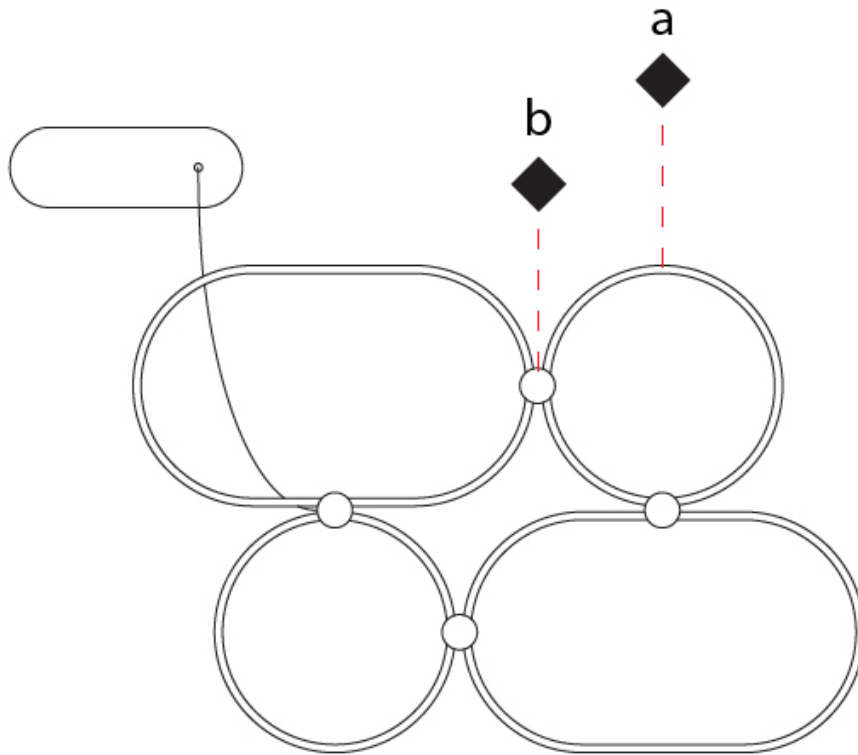

D41099-

PROJECT	_____
TYPE	_____
SPECIFIER	_____
QUANTITY	_____
DATE	_____

D