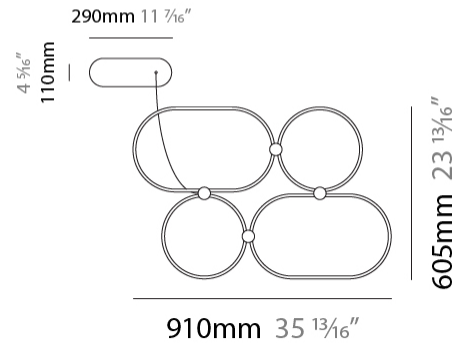

NONAME SUSPENSION

D41099-

base number LED Dimming Color Temperature Finish Options

1. To build a product code in our configurator select the specify button on the base model # product page
2. To build a manual product code on this datasheet choose from the options listed below in blue font and add the suffix to the base model #

GENERAL

Series: NoName
Partner: Icone
Division: Design
Installation: Suspension
Product Type: Pendant
Mounting Location: Ceiling
Light Distribution: Direct

PHYSICAL

Shape: Abstract
Length (mm): 910
Length (in): 35 ¹³/₁₆"
Width (mm): 305
Width (in): 12
Height (mm): 30
Height (in): 1 ³/₁₆"
Max. Overall Height (mm): 2500
Max. Overall Height (in): 98 ⁷/₁₆"
Fixture Finish: [BLK](#) / [WHB](#) / [WHW](#) / [BKB](#) / [BRA](#) / [SBS](#)
Fixture Material: Aluminum

ELECTRICAL

Lamp Type: LED
Input Wattage (W): 51
Dimming: [Phase Dimming](#) / [0-10V Dimming](#)
Driver Included: Yes
Driver Location: Integrated
Driver Class: Class 2
Input Voltage (V): 120 - 277
Output Voltage (V): 24

LED

Color Temperature (°K): [2700](#) / [3000](#)
Max. Delivered Lumen (lm): 7050 / 7270
CRI: >80 CRI
Lamp Life (hrs): 50000

OPTICAL

RATINGS AND CERTIFICATIONS

Certified By: Certified for North American Standards
IP rating: IP20