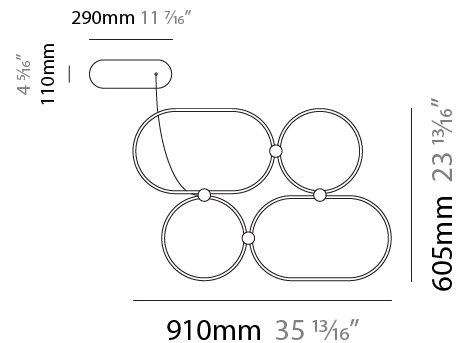

NONAME SUSPENSION

D41100-

base number   LED Dimming   Color Temperature   Finish Options

1. To build a product code in our configurator select the specify button on the base model # product page
2. To build a manual product code on this datasheet choose from the options listed below in blue font and add the suffix to the base model #

GENERAL

Series: NoName
Partner: Icone
Division: Design
Installation: Suspension
Product Type: Pendant
Mounting Location: Ceiling
Light Distribution: Indirect

PHYSICAL

Shape: Abstract
Length (mm): 910
Length (in): 35 ¹³/₁₆"
Width (mm): 305
Width (in): 12
Height (mm): 30
Height (in): 1 ³/₁₆"
Max. Overall Height (mm): 2500
Max. Overall Height (in): 98 ⁷/₁₆"
Fixture Finish: [BLK / WHB / WHW / BKB / BRA / SBS](#)
Fixture Material: Aluminum

ELECTRICAL

Lamp Type: LED
Input Wattage (W): 51
Dimming: [Phase Dimming / 0-10V Dimming](#)
Driver Included: Yes
Driver Location: Integrated
Driver Class: Class 2
Input Voltage (V): 120 - 277
Output Voltage (V): 24

LED

Color Temperature (°K): 2700 / 3000
Max. Delivered Lumen (lm): 7050 / 7270
CRI: >80 CRI
Lamp Life (hrs): 50000

OPTICAL

RATINGS AND CERTIFICATIONS

Certified By: Certified for North American Standards
IP rating: IP20