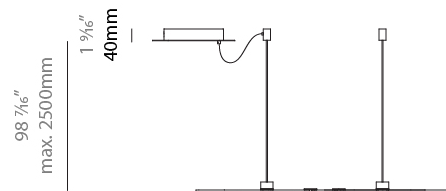

NONAME SUSPENSION

D41100-

base number   LED Dimming   Color Temperature   Finish Options

1. To build a product code in our configurator select the specify button on the base model # product page
2. To build a manual product code on this datasheet choose from the options listed below in blue font and add the suffix to the base model #

GENERAL

Series: NoName
Partner: Icone
Division: Design
Installation: Suspension
Product Type: Pendant
Mounting Location: Ceiling
Light Distribution: Indirect

PHYSICAL

Shape: Abstract
Length (mm): 910
Length (in): 35 ¹³/₁₆"
Width (mm): 305
Width (in): 12
Height (mm): 30
Height (in): 1 ³/₁₆"
Max. Overall Height (mm): 2500
Max. Overall Height (in): 98 ⁷/₁₆"
Fixture Finish: [BLK / WHB / WHW / BKB / BRA / SBS](#)
Fixture Material: Aluminum

ELECTRICAL

Lamp Type: LED
Input Wattage (W): 51
Dimming: [Phase Dimming / 0-10V Dimming](#)
Driver Included: Yes
Driver Location: Integrated
Driver Class: Class 2
Input Voltage (V): 120 - 277
Output Voltage (V): 24

LED

Color Temperature (°K): 2700 / 3000
Max. Delivered Lumen (lm): 7050 / 7270
CRI: >80 CRI
Lamp Life (hrs): 50000

OPTICAL

RATINGS AND CERTIFICATIONS

Certified By: Certified for North American Standards
IP rating: IP20