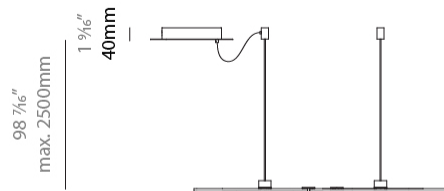

NONAME SUSPENSION

D41099-

base number LED Dimming Color Temperature Finish Options

1. To build a product code in our configurator select the specify button on the base model # product page
2. To build a manual product code on this datasheet choose from the options listed below in blue font and add the suffix to the base model #

GENERAL

Series: NoName
Partner: Icone
Division: Design
Installation: Suspension
Product Type: Pendant
Mounting Location: Ceiling
Light Distribution: Direct

PHYSICAL

Shape: Abstract
Length (mm): 910
Length (in): 35 ¹³/₁₆"
Width (mm): 305
Width (in): 12
Height (mm): 30
Height (in): 1 ³/₁₆"
Max. Overall Height (mm): 2500
Max. Overall Height (in): 98 ⁷/₁₆"
Fixture Finish: [BLK](#) / [WHB](#) / [WHW](#) / [BKB](#) / [BRA](#) / [SBS](#)
Fixture Material: Aluminum

ELECTRICAL

Lamp Type: LED
Input Wattage (W): 51
Dimming: [Phase Dimming](#) / [0-10V Dimming](#)
Driver Included: Yes
Driver Location: Integrated
Driver Class: Class 2
Input Voltage (V): 120 - 277
Output Voltage (V): 24

LED

Color Temperature (°K): [2700](#) / [3000](#)
Max. Delivered Lumen (lm): 7050 / 7270
CRI: >80 CRI
Lamp Life (hrs): 50000

OPTICAL

RATINGS AND CERTIFICATIONS

Certified By: Certified for North American Standards
IP rating: IP20