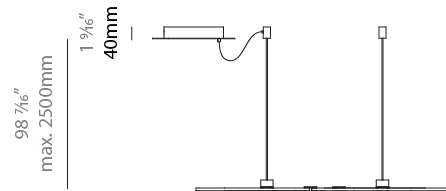

NONAME SUSPENSION

D41100-

base number   LED Dimming   Color Temperature   Finish Options

1. To build a product code in our configurator select the specify button on the base model # product page
2. To build a manual product code on this datasheet choose from the options listed below in blue font and add the suffix to the base model #

GENERAL

Series: NoName
Partner: Icone
Division: Design
Installation: Suspension
Product Type: Pendant
Mounting Location: Ceiling
Light Distribution: Indirect

PHYSICAL

Shape: Abstract
Length (mm): 910
Length (in): 35 ¹³/₁₆"
Width (mm): 305
Width (in): 12
Height (mm): 30
Height (in): 1 ³/₁₆"
Max. Overall Height (mm): 2500
Max. Overall Height (in): 98 ⁷/₁₆"
Fixture Finish: [BLK / WHB / WHW / BKB / BRA / SBS](#)
Fixture Material: Aluminum

ELECTRICAL

Lamp Type: LED
Input Wattage (W): 51
Dimming: [Phase Dimming / 0-10V Dimming](#)
Driver Included: Yes
Driver Location: Integrated
Driver Class: Class 2
Input Voltage (V): 120 - 277
Output Voltage (V): 24

LED

Color Temperature (°K): [2700 / 3000](#)
Max. Delivered Lumen (lm): 7050 / 7270
CRI: >80 CRI
Lamp Life (hrs): 50000

OPTICAL

RATINGS AND CERTIFICATIONS

Certified By: Certified for North American Standards
IP rating: IP20