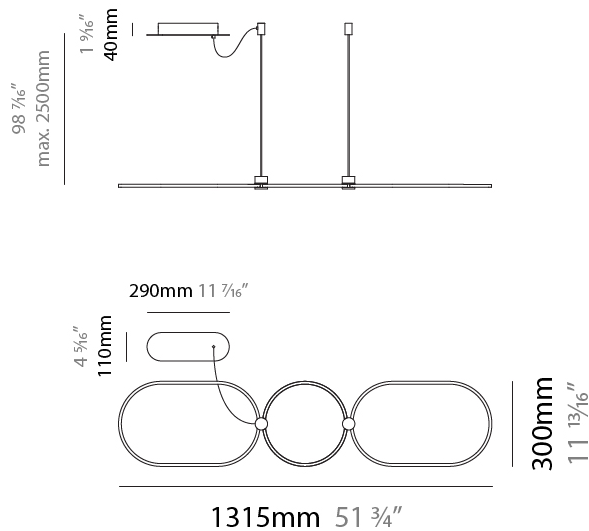

PROJECT	
TYPE	
SPECIFIER	
QUANTITY	
DATE	

NONAME SUSPENSION

D41098-

base number	LED	Color	Finish
	Dimming	Temperature	Options

1. To build a product code in our configurator select the specify button on the base model # product page
2. To build a manual product code on this datasheet choose from the options listed below in blue font and add the suffix to the base model #

GENERAL

Series: NoName
Partner: Icone
Division: Design
Installation: Suspension
Product Type: Pendant
Mounting Location: Ceiling
Light Distribution: Direct / Indirect

PHYSICAL

Shape: Abstract
Length (mm): 1315
Length (in): 51 3/4
Width (mm): 300
Width (in): 11 13/16
Max. Overall Height (mm): 2500
Max. Overall Height (in): 98 7/16
Fixture Finish: BLK / WHB / WHW / BKB / BRA / SBS
Fixture Material: Aluminum
Cable Details: 1500mm / 59 1/16"

ELECTRICAL

Lamp Type: LED
Input Wattage (W): 41.6
Dimming: Phase Dimming / 0-10V Dimming
Driver Included: Yes
Driver Location: Integrated
Driver Class: Class 2
Input Voltage (V): 120 - 277
Output Voltage (V): 24

LED

Color Temperature (°K): 2700 / 3000
Max. Delivered Lumen (lm): 5700 / 5880
CRI: >80 CRI
Lamp Life (hrs): 50000

OPTICAL

RATINGS AND CERTIFICATIONS

Certified By: Certified for North American Standards
IP rating: IP20