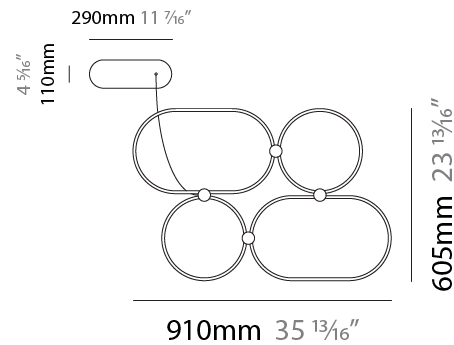

NONAME SUSPENSION

D41101-

base number   LED Dimming   Color Temperature   Finish Options

1. To build a product code in our configurator select the specify button on the base model # product page
2. To build a manual product code on this datasheet choose from the options listed below in blue font and add the suffix to the base model #

GENERAL

Series: NoName
Partner: Icone
Division: Design
Installation: Suspension
Product Type: Pendant
Mounting Location: Ceiling
Light Distribution: Direct / Indirect

PHYSICAL

Shape: Abstract
Length (mm): 910
Length (in): 35 ¹³/₁₆"
Width (mm): 305
Width (in): 12
Height (mm): 30
Height (in): 1 ³/₁₆"
Max. Overall Height (mm): 2500
Max. Overall Height (in): 98 ⁷/₁₆"
Fixture Finish: BLK / WHB / WHW / BKB / BRA / SBS
Fixture Material: Aluminum

ELECTRICAL

Lamp Type: LED
Input Wattage (W): 51
Dimming: Phase Dimming / 0-10V Dimming
Driver Included: Yes
Driver Location: Integrated
Driver Class: Class 2
Input Voltage (V): 120 - 277
Output Voltage (V): 24

LED

Color Temperature (°K): 2700 / 3000
Max. Delivered Lumen (lm): 7050 / 7270
CRI: >80 CRI
Lamp Life (hrs): 50000

OPTICAL

RATINGS AND CERTIFICATIONS

Certified By: Certified for North American Standards
IP rating: IP20