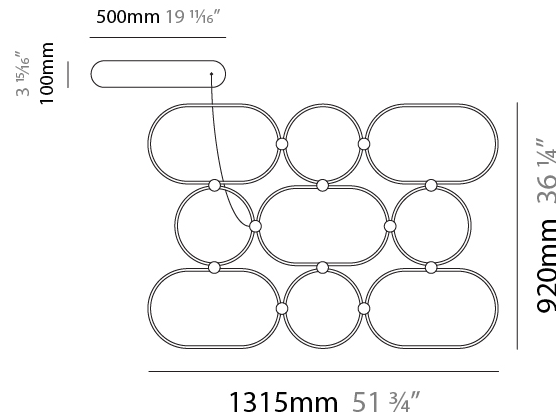

NONAME SUSPENSION

D41102-

base number   LED Dimming   Color Temperature   Finish Options

1. To build a product code in our configurator select the specify button on the base model # product page
2. To build a manual product code on this datasheet choose from the options listed below in blue font and add the suffix to the base model #

GENERAL

Series: NoName
Partner: Icone
Division: Design
Installation: Suspension
Product Type: Pendant
Mounting Location: Ceiling
Light Distribution: Direct

PHYSICAL

Shape: Abstract
Length (mm): 1315
Length (in): 51 3/4
Width (mm): 920
Width (in): 36 1/4
Height (mm): 30
Height (in): 1 3/16
Max. Overall Height (mm): 2500
Max. Overall Height (in): 98 7/16
Fixture Finish: [BLK / WHB / WHW / BKB / BRA / SBS](#)
Fixture Material: Aluminum

ELECTRICAL

Lamp Type: LED
Input Wattage (W): 116
Dimming: [Phase Dimming / 0-10V Dimming](#)
Driver Included: Yes
Driver Location: Integrated
Driver Class: Class 2
Input Voltage (V): 120 - 277
Output Voltage (V): 24

LED

[Color Temperature (°K): 2700 / 3000](#)
Max. Delivered Lumen (lm): 15900 / 16500
CRI: >80 CRI
Lamp Life (hrs): 50000

OPTICAL

RATINGS AND CERTIFICATIONS

Certified By: Certified for North American Standards
IP rating: IP20