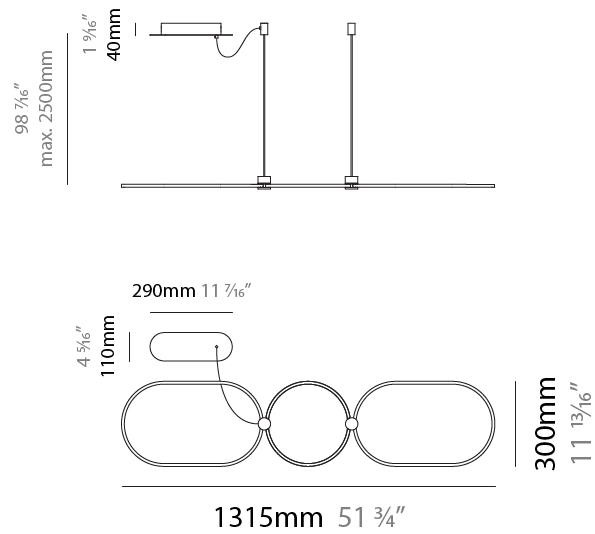

NONAME SUSPENSION

D41097-

base number   LED Dimming   Color Temperature   Finish Options

PROJECT
TYPE
SPECIFIER
QUANTITY
DATE

1. To build a product code in our configurator select the specify button on the base model # product page
2. To build a manual product code on this datasheet choose from the options listed below in blue font and add the suffix to the base model #

GENERAL

Series: NoName
Partner: Icone
Division: Design
Installation: Suspension
Product Type: Pendant
Mounting Location: Ceiling
Light Distribution: Indirect

PHYSICAL

Shape: Abstract
Length (mm): 1315
Length (in): 51 3/4
Width (mm): 300
Width (in): 11 13/16
Max. Overall Height (mm): 2500
Max. Overall Height (in): 98 7/16
Fixture Finish: [BLK](#) / [WHB](#) / [WHW](#) / [BKB](#) / [BRA](#) / [SBS](#)
Fixture Material: Aluminum
Cable Details: 1500mm / 59 1/16"

ELECTRICAL

Lamp Type: LED
Input Wattage (W): 41.6
Dimming: [Phase Dimming](#) / [0-10V Dimming](#)
Driver Included: Yes
Driver Location: Integrated
Driver Class: Class 2
Input Voltage (V): 120 - 277
Output Voltage (V): 24

LED

Color Temperature (°K): [2700](#) / [3000](#)
Max. Delivered Lumen (lm): 5700 / 5880
CRI: >80 CRI
Lamp Life (hrs): 50000

OPTICAL

RATINGS AND CERTIFICATIONS

Certified By: Certified for North American Standards
IP rating: IP20