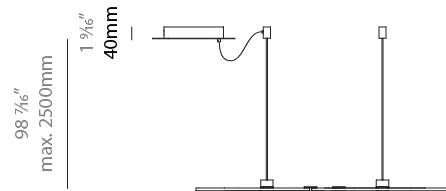

NONAME SUSPENSION

D41101-

base number   LED Dimming   Color Temperature   Finish Options

1. To build a product code in our configurator select the specify button on the base model # product page
2. To build a manual product code on this datasheet choose from the options listed below in blue font and add the suffix to the base model #

GENERAL

Series: NoName
Partner: Icone
Division: Design
Installation: Suspension
Product Type: Pendant
Mounting Location: Ceiling
Light Distribution: Direct / Indirect

PHYSICAL

Shape: Abstract
Length (mm): 910
Length (in): 35 ¹³/₁₆"
Width (mm): 305
Width (in): 12
Height (mm): 30
Height (in): 1 ³/₁₆"
Max. Overall Height (mm): 2500
Max. Overall Height (in): 98 ⁷/₁₆"
Fixture Finish: BLK / WHB / WHW / BKB / BRA / SBS
Fixture Material: Aluminum

ELECTRICAL

Lamp Type: LED
Input Wattage (W): 51
Dimming: Phase Dimming / 0-10V Dimming
Driver Included: Yes
Driver Location: Integrated
Driver Class: Class 2
Input Voltage (V): 120 - 277
Output Voltage (V): 24

LED

Color Temperature (°K): 2700 / 3000
Max. Delivered Lumen (lm): 7050 / 7270
CRI: >80 CRI
Lamp Life (hrs): 50000

OPTICAL

RATINGS AND CERTIFICATIONS

Certified By: Certified for North American Standards
IP rating: IP20