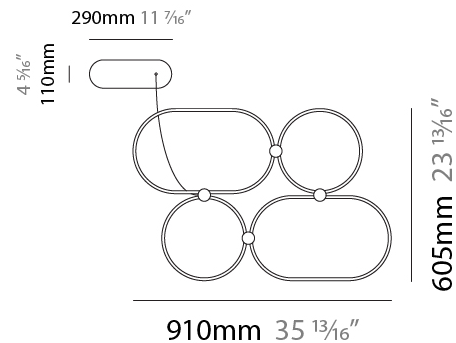

NONAME SUSPENSION

D41099-

base number   LED Dimming   Color Temperature   Finish Options

1. To build a product code in our configurator select the specify button on the base model # product page
2. To build a manual product code on this datasheet choose from the options listed below in blue font and add the suffix to the base model #

GENERAL

Series: NoName
Partner: Icone
Division: Design
Installation: Suspension
Product Type: Pendant
Mounting Location: Ceiling
Light Distribution: Direct

PHYSICAL

Shape: Abstract
Length (mm): 910
Length (in): 35 ¹³/₁₆"
Width (mm): 305
Width (in): 12
Height (mm): 30
Height (in): 1 ³/₁₆"
Max. Overall Height (mm): 2500
Max. Overall Height (in): 98 ⁷/₁₆"
Fixture Finish: [BLK](#) / [WHB](#) / [WHW](#) / [BKB](#) / [BRA](#) / [SBS](#)
Fixture Material: Aluminum

ELECTRICAL

Lamp Type: LED
Input Wattage (W): 51
Dimming: [Phase Dimming](#) / [0-10V Dimming](#)
Driver Included: Yes
Driver Location: Integrated
Driver Class: Class 2
Input Voltage (V): 120 - 277
Output Voltage (V): 24

LED

Color Temperature (°K): [2700](#) / [3000](#)
Max. Delivered Lumen (lm): 7050 / 7270
CRI: >80 CRI
Lamp Life (hrs): 50000

OPTICAL

RATINGS AND CERTIFICATIONS

Certified By: Certified for North American Standards
IP rating: IP20