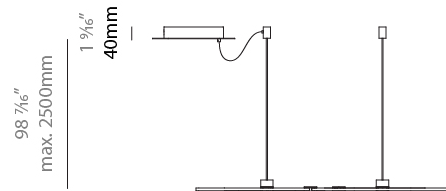

NONAME SUSPENSION

D41099-

base number   LED Dimming   Color Temperature   Finish Options

1. To build a product code in our configurator select the specify button on the base model # product page
2. To build a manual product code on this datasheet choose from the options listed below in blue font and add the suffix to the base model #

GENERAL

Series: NoName
Partner: Icone
Division: Design
Installation: Suspension
Product Type: Pendant
Mounting Location: Ceiling
Light Distribution: Direct

PHYSICAL

Shape: Abstract
Length (mm): 910
Length (in): 35 ¹³/₁₆"
Width (mm): 305
Width (in): 12
Height (mm): 30
Height (in): 1 ³/₁₆"
Max. Overall Height (mm): 2500
Max. Overall Height (in): 98 ⁷/₁₆"
Fixture Finish: [BLK](#) / [WHB](#) / [WHW](#) / [BKB](#) / [BRA](#) / [SBS](#)
Fixture Material: Aluminum

ELECTRICAL

Lamp Type: LED
Input Wattage (W): 51
Dimming: [Phase Dimming](#) / [0-10V Dimming](#)
Driver Included: Yes
Driver Location: Integrated
Driver Class: Class 2
Input Voltage (V): 120 - 277
Output Voltage (V): 24

LED

Color Temperature (°K): [2700](#) / [3000](#)
Max. Delivered Lumen (lm): 7050 / 7270
CRI: >80 CRI
Lamp Life (hrs): 50000

OPTICAL

RATINGS AND CERTIFICATIONS

Certified By: Certified for North American Standards
IP rating: IP20