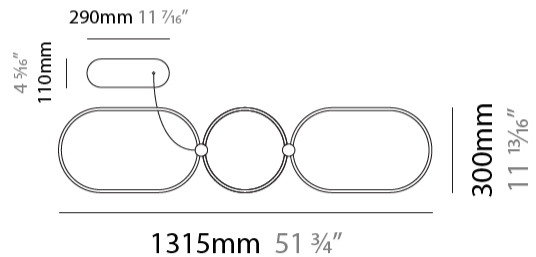

PROJECT	_____
TYPE	_____
SPECIFIER	_____
QUANTITY	_____
DATE	_____

NONAME SUSPENSION

D41096-

base number	LED	Color	Finish
	Dimming	Temperature	Options

1. To build a product code in our configurator select the specify button on the base model # product page
2. To build a manual product code on this datasheet choose from the options listed below in blue font and add the suffix to the base model #

GENERAL

Series: NoName
Partner: Icone
Division: Design
Installation: Suspension
Product Type: Pendant
Mounting Location: Ceiling
Light Distribution: Direct

PHYSICAL

Shape: Abstract
Length (mm): 1315
Length (in): 51 3/4
Width (mm): 300
Width (in): 11 13/16
Height (mm): 30
Height (in): 1 3/16
Max. Overall Height (mm): 2500
Max. Overall Height (in): 98 7/16
Fixture Finish: BLK / WHB / WHW / BKB / BRA / SBS
Fixture Material: Aluminum
Cable Details: 1500mm / 59 1/16"

ELECTRICAL

Lamp Type: LED
Input Wattage (W): 41.6
Dimming: Phase Dimming / 0-10V Dimming
Driver Included: Yes
Driver Location: Integrated
Driver Class: Class 2
Input Voltage (V): 120 - 277
Output Voltage (V): 24

LED

Color Temperature (°K): 2700 / 3000
Max. Delivered Lumen (lm): 5700 / 5880
CRI: >80 CRI
Lamp Life (hrs): 50000

OPTICAL

RATINGS AND CERTIFICATIONS

Certified By: Certified for North American Standards
IP rating: IP20