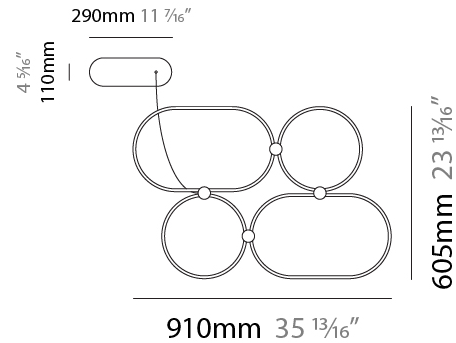

NONAME SUSPENSION

D41100-

base number   LED Dimming   Color Temperature   Finish Options

1. To build a product code in our configurator select the specify button on the base model # product page
2. To build a manual product code on this datasheet choose from the options listed below in blue font and add the suffix to the base model #

GENERAL

Series: NoName
Partner: Icone
Division: Design
Installation: Suspension
Product Type: Pendant
Mounting Location: Ceiling
Light Distribution: Indirect

PHYSICAL

Shape: Abstract
Length (mm): 910
Length (in): 35 ¹³/₁₆"
Width (mm): 305
Width (in): 12
Height (mm): 30
Height (in): 1 ³/₁₆"
Max. Overall Height (mm): 2500
Max. Overall Height (in): 98 ⁷/₁₆"
Fixture Finish: [BLK / WHB / WHW / BKB / BRA / SBS](#)
Fixture Material: Aluminum

ELECTRICAL

Lamp Type: LED
Input Wattage (W): 51
Dimming: [Phase Dimming / 0-10V Dimming](#)
Driver Included: Yes
Driver Location: Integrated
Driver Class: Class 2
Input Voltage (V): 120 - 277
Output Voltage (V): 24

LED

Color Temperature (°K): [2700 / 3000](#)
Max. Delivered Lumen (lm): 7050 / 7270
CRI: >80 CRI
Lamp Life (hrs): 50000

OPTICAL

RATINGS AND CERTIFICATIONS

Certified By: Certified for North American Standards
IP rating: IP20