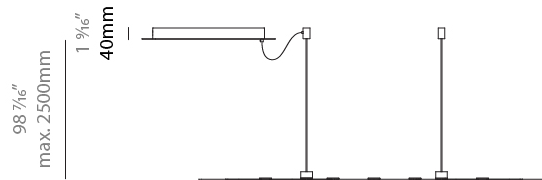

NONAME SUSPENSION

D41104-

base number   LED Dimming   Color Temperature   Finish Options

1. To build a product code in our configurator select the specify button on the base model # product page
2. To build a manual product code on this datasheet choose from the options listed below in blue font and add the suffix to the base model #

GENERAL

Series: NoName
Partner: Icone
Division: Design
Installation: Suspension
Product Type: Pendant
Mounting Location: Ceiling
Light Distribution: Direct / Indirect

PHYSICAL

Shape: Abstract
Length (mm): 1315
Length (in): 51 3/4
Width (mm): 920
Width (in): 36 1/4
Height (mm): 30
Height (in): 1 3/16
Max. Overall Height (mm): 2500
Max. Overall Height (in): 98 7/16
Fixture Finish: [BLK](#) / [WHB](#) / [WHW](#) / [BKB](#) / [BRA](#) / [SBS](#)
Fixture Material: Aluminum

ELECTRICAL

Lamp Type: LED
Input Wattage (W): 116
Dimming: [Phase Dimming / 0-10V Dimming](#)
Driver Included: Yes
Driver Location: Integrated
Driver Class: Class 2
Input Voltage (V): 120 - 277
Output Voltage (V): 24

LED

[Color Temperature (°K): 2700 / 3000](#)
Max. Delivered Lumen (lm): 15900 / 16500
CRI: >80 CRI
Lamp Life (hrs): 50000

OPTICAL

RATINGS AND CERTIFICATIONS

Certified By: Certified for North American Standards
IP rating: IP20

PROJECT _____
TYPE _____
SPECIFIER _____
QUANTITY _____
DATE _____