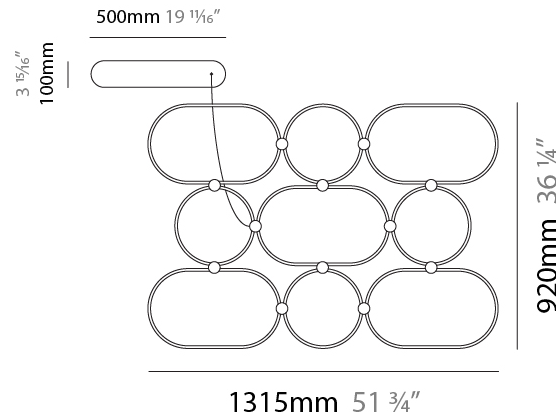

NONAME SUSPENSION

D41103-

base number   LED Dimming   Color Temperature   Finish Options

1. To build a product code in our configurator select the specify button on the base model # product page
2. To build a manual product code on this datasheet choose from the options listed below in blue font and add the suffix to the base model #

GENERAL

Series: NoName
Partner: Icone
Division: Design
Installation: Suspension
Product Type: Pendant
Mounting Location: Ceiling
Light Distribution: Indirect

PHYSICAL

Shape: Abstract
Length (mm): 1315
Length (in): 51 3/4
Width (mm): 920
Width (in): 36 1/4
Height (mm): 30
Height (in): 1 3/16
Max. Overall Height (mm): 2500
Max. Overall Height (in): 98 7/16
Fixture Finish: [BLK / WHB / WHW / BKB / BRA / SBS](#)
Fixture Material: Aluminum

ELECTRICAL

Lamp Type: LED
Input Wattage (W): 116
Dimming: [Phase Dimming / 0-10V Dimming](#)
Driver Included: Yes
Driver Location: Integrated
Driver Class: Class 2
Input Voltage (V): 120 - 277
Output Voltage (V): 24

LED

[Color Temperature (°K): 2700 / 3000](#)
Max. Delivered Lumen (lm): 15900 / 16500
CRI: >80 CRI
Lamp Life (hrs): 50000

OPTICAL

RATINGS AND CERTIFICATIONS

Certified By: Certified for North American Standards
IP rating: IP20