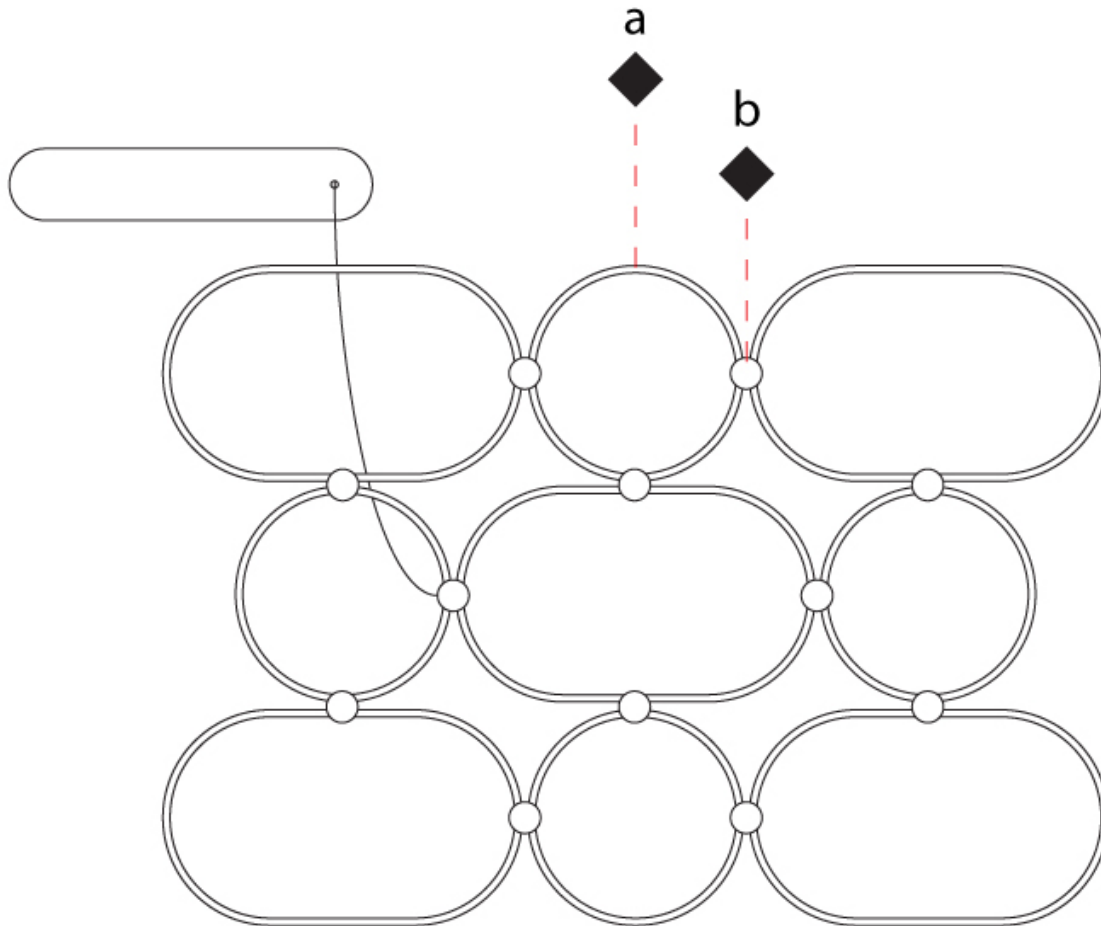

D41104-

PROJECT

TYPE

SPECIFIER

QUANTITY

DATE

D