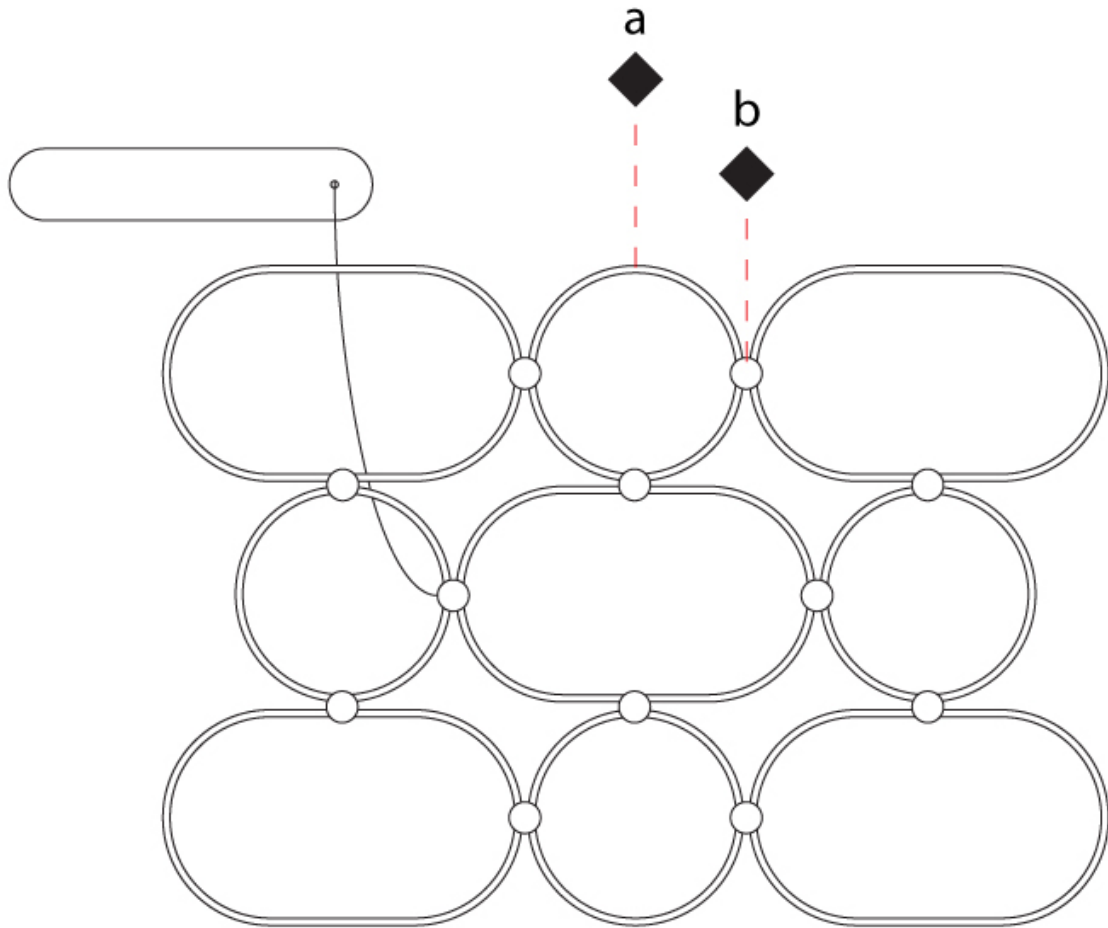

D41103-

PROJECT

TYPE

SPECIFIER

QUANTITY

DATE

D