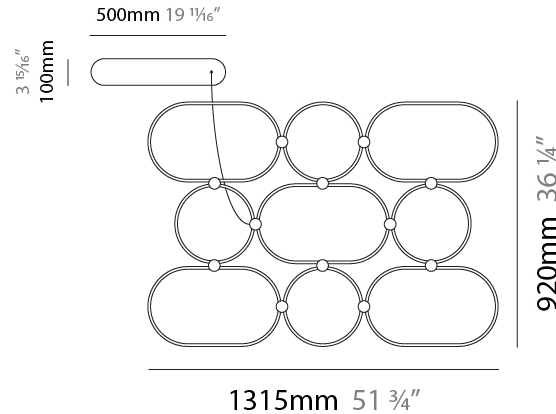

NONAME SUSPENSION

D41104-

base number   LED   Color   Finish
Dimming   Temperature   Options

1. To build a product code in our configurator select the specify button on the base model # product page
2. To build a manual product code on this datasheet choose from the options listed below in blue font and add the suffix to the base model #

GENERAL

Series: NoName
Partner: Icone
Division: Design
Installation: Suspension
Product Type: Pendant
Mounting Location: Ceiling
Light Distribution: Direct / Indirect

PHYSICAL

Shape: Abstract
Length (mm): 1315
Length (in): 51 3/4
Width (mm): 920
Width (in): 36 1/4
Height (mm): 30
Height (in): 1 3/16
Max. Overall Height (mm): 2500
Max. Overall Height (in): 98 7/16
Fixture Finish: [BLK / WHB / WHW / BKB / BRA / SBS](#)
Fixture Material: Aluminum

ELECTRICAL

Lamp Type: LED
Input Wattage (W): 116
Dimming: [Phase Dimming / 0-10V Dimming](#)
Driver Included: Yes
Driver Location: Integrated
Driver Class: Class 2
Input Voltage (V): 120 - 277
Output Voltage (V): 24

LED

[Color Temperature (°K): 2700 / 3000](#)
Max. Delivered Lumen (lm): 15900 / 16500
CRI: >80 CRI
Lamp Life (hrs): 50000

OPTICAL

RATINGS AND CERTIFICATIONS

Certified By: Certified for North American Standards
IP rating: IP20