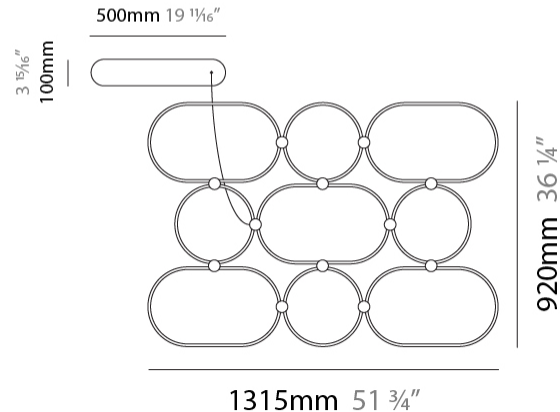

NONAME SUSPENSION

D41102-

base number   LED Dimming   Color Temperature   Finish Options

1. To build a product code in our configurator select the specify button on the base model # product page
2. To build a manual product code on this datasheet choose from the options listed below in blue font and add the suffix to the base model #

GENERAL

Series: NoName
Partner: Icone
Division: Design
Installation: Suspension
Product Type: Pendant
Mounting Location: Ceiling
Light Distribution: Direct

PHYSICAL

Shape: Abstract
Length (mm): 1315
Length (in): 51 3/4
Width (mm): 920
Width (in): 36 1/4
Height (mm): 30
Height (in): 1 3/16
Max. Overall Height (mm): 2500
Max. Overall Height (in): 98 7/16
Fixture Finish: [BLK / WHB / WHW / BKB / BRA / SBS](#)
Fixture Material: Aluminum

ELECTRICAL

Lamp Type: LED
Input Wattage (W): 116
Dimming: [Phase Dimming / 0-10V Dimming](#)
Driver Included: Yes
Driver Location: Integrated
Driver Class: Class 2
Input Voltage (V): 120 - 277
Output Voltage (V): 24

LED

[Color Temperature (°K): 2700 / 3000](#)
Max. Delivered Lumen (lm): 15900 / 16500
CRI: >80 CRI
Lamp Life (hrs): 50000

OPTICAL

RATINGS AND CERTIFICATIONS

Certified By: Certified for North American Standards
IP rating: IP20