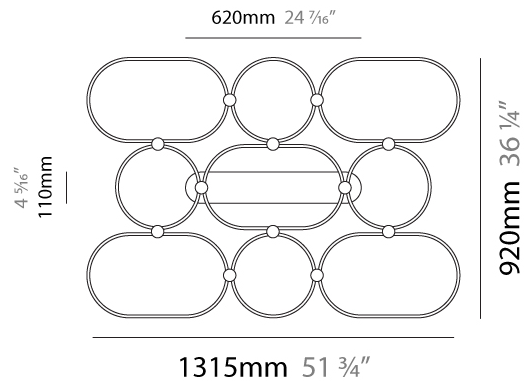

NONAME SURFACE

D42098-

base number   LED   Color   Finish
Dimming   Temperature   Options

1. To build a product code in our configurator select the specify button on the base model # product page
2. To build a manual product code on this datasheet choose from the options listed below in blue font and add the suffix to the base model #

GENERAL

Series: NoName
Partner: Icone
Division: Design
Installation: Surface
Product Type: Ceiling Surface
Mounting Location: Ceiling
Light Distribution: Direct

PHYSICAL

Shape: Abstract
Length (mm): 1315
Length (in): 51 3/4
Width (mm): 920
Width (in): 36 1/4
Height (mm): 30
Height (in): 1 3/16
Fixture Finish: [BLK](#) / [WHB](#) / [WHW](#) / [BKB](#) / [BRA](#) / [SBS](#)
Fixture Material: Aluminum

ELECTRICAL

Lamp Type: LED
Input Wattage (W): 116
Dimming: [Phase Dimming](#) / [0-10V Dimming](#)
Driver Included: Yes
Driver Location: Integrated
Driver Class: Class 2
Input Voltage (V): 120 - 277
Output Voltage (V): 24

LED

Color Temperature (°K): [2700](#) / [3000](#)
Max. Delivered Lumen (lm): 15900 / 16500
CRI: >80 CRI
Lamp Life (hrs): 50000

OPTICAL

RATINGS AND CERTIFICATIONS

Certified By: Certified for North American Standards
IP rating: IP20