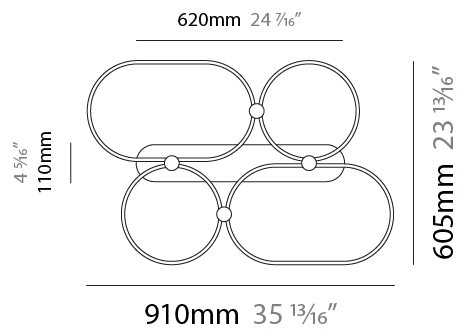

NONAME SURFACE

D42097-

base number   LED   Color   Finish
Dimming   Temperature   Options

1. To build a product code in our configurator select the specify button on the base model # product page
2. To build a manual product code on this datasheet choose from the options listed below in blue font and add the suffix to the base model #

GENERAL

Series: NoName
Partner: Icone
Division: Design
Installation: Surface
Product Type: Ceiling Surface
Mounting Location: Ceiling
Light Distribution: Direct

PHYSICAL

Shape: Abstract
Length (mm): 910
Length (in): 35 ¹³/₁₆"
Width (mm): 605
Width (in): 23 ¹³/₁₆"
Height (mm): 30
Height (in): 1 ³/₁₆"
Fixture Finish: [BLK](#) / [WHB](#) / [WHW](#) / [BKB](#) / [BRA](#) / [SBS](#)
Fixture Material: Aluminum

ELECTRICAL

Lamp Type: LED
Input Wattage (W): 51
Dimming: [Phase Dimming](#) / [0-10V Dimming](#)
Driver Included: Yes
Driver Location: Integrated
Driver Class: Class 2
Input Voltage (V): 120 - 277
Output Voltage (V): 24

LED

Color Temperature (°K): [2700](#) / [3000](#)
Max. Delivered Lumen (lm): 7050 / 7270
CRI: >80 CRI
Lamp Life (hrs): 50000

OPTICAL

RATINGS AND CERTIFICATIONS

Certified By: Certified for North American Standards
IP rating: IP20

PROJECT
TYPE
SPECIFIER
QUANTITY
DATE