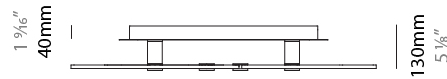

NONAME SURFACE

D42097-

base number   LED   Color   Finish
Dimming   Temperature   Options

1. To build a product code in our configurator select the specify button on the base model # product page
2. To build a manual product code on this datasheet choose from the options listed below in blue font and add the suffix to the base model #

GENERAL

Series: NoName
Partner: Icone
Division: Design
Installation: Surface
Product Type: Ceiling Surface
Mounting Location: Ceiling
Light Distribution: Direct

PHYSICAL

Shape: Abstract
Length (mm): 910
Length (in): 35 ¹³/₁₆"
Width (mm): 605
Width (in): 23 ¹³/₁₆"
Height (mm): 30
Height (in): 1 ³/₁₆"
Fixture Finish: [BLK](#) / [WHB](#) / [WHW](#) / [BKB](#) / [BRA](#) / [SBS](#)
Fixture Material: Aluminum

ELECTRICAL

Lamp Type: LED
Input Wattage (W): 51
Dimming: [Phase Dimming](#) / [0-10V Dimming](#)
Driver Included: Yes
Driver Location: Integrated
Driver Class: Class 2
Input Voltage (V): 120 - 277
Output Voltage (V): 24

LED

Color Temperature (°K): [2700](#) / [3000](#)
Max. Delivered Lumen (lm): 7050 / 7270
CRI: >80 CRI
Lamp Life (hrs): 50000

OPTICAL

RATINGS AND CERTIFICATIONS

Certified By: Certified for North American Standards
IP rating: IP20

PROJECT
TYPE
SPECIFIER
QUANTITY
DATE