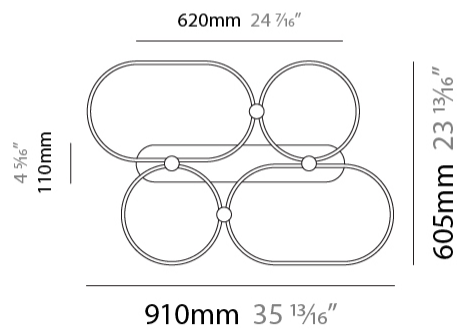

PROJECT	
TYPE	
SPECIFIER	
QUANTITY	
DATE	

NONAME SURFACE

D42094-

base number	LED Dimming	Color Temperature	Finish Options

1. To build a product code in our configurator select the specify button on the base model # product page
2. To build a manual product code on this datasheet choose from the options listed below in blue font and add the suffix to the base model #

GENERAL

Series: NoName
Partner: Icone
Division: Design
Installation: Surface
Product Type: Ceiling Surface
Mounting Location: Ceiling
Light Distribution: Direct / Indirect

PHYSICAL

Shape: Abstract
Length (mm): 910
Length (in): 35 ¹³/₁₆
Width (mm): 605
Width (in): 23 ¹³/₁₆
Height (mm): 30
Height (in): 1 ³/₁₆
Fixture Finish: BLK / WHB / WHW / BKB / BRA / SBS
Fixture Material: Aluminum

ELECTRICAL

Lamp Type: LED
Input Wattage (W): 51
Dimming: Phase Dimming / 0-10V Dimming
Driver Included: Yes
Driver Location: Integrated
Driver Class: Class 2
Input Voltage (V): 120 - 277
Output Voltage (V): 24

LED

Color Temperature (°K): 2700 / 3000
Max. Delivered Lumen (lm): 7050 / 7270
CRI: >80 CRI
Lamp Life (hrs): 50000

OPTICAL

RATINGS AND CERTIFICATIONS

Certified By: Certified for North American Standards
IP rating: IP20