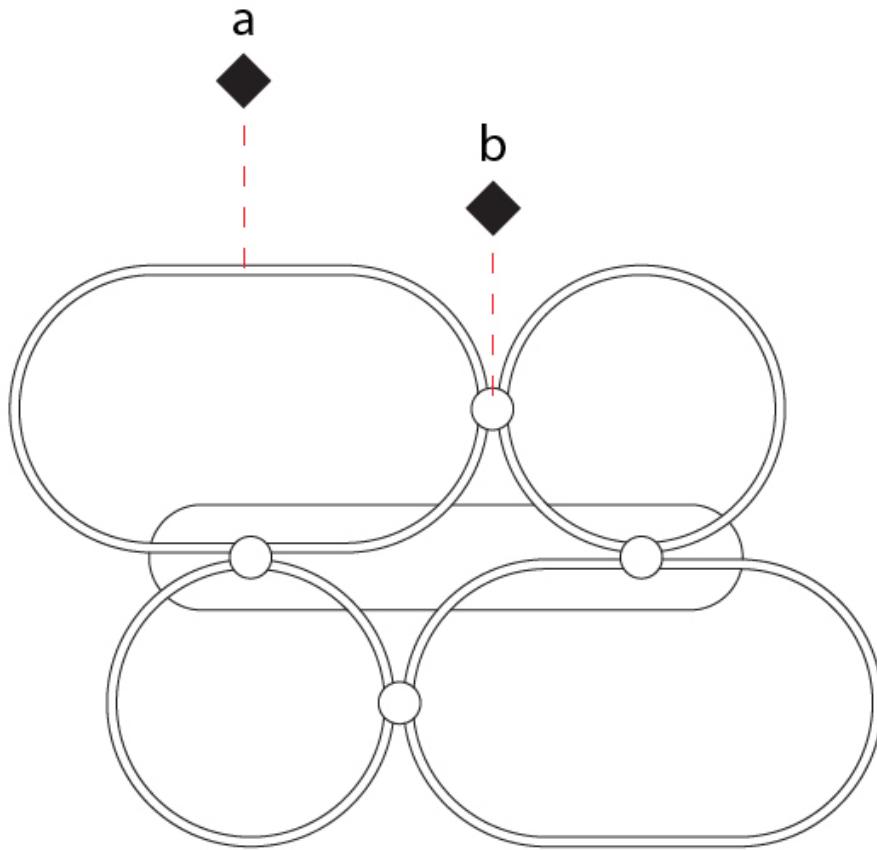

PROJECT	_____
TYPE	_____
SPECIFIER	_____
QUANTITY	_____
DATE	_____