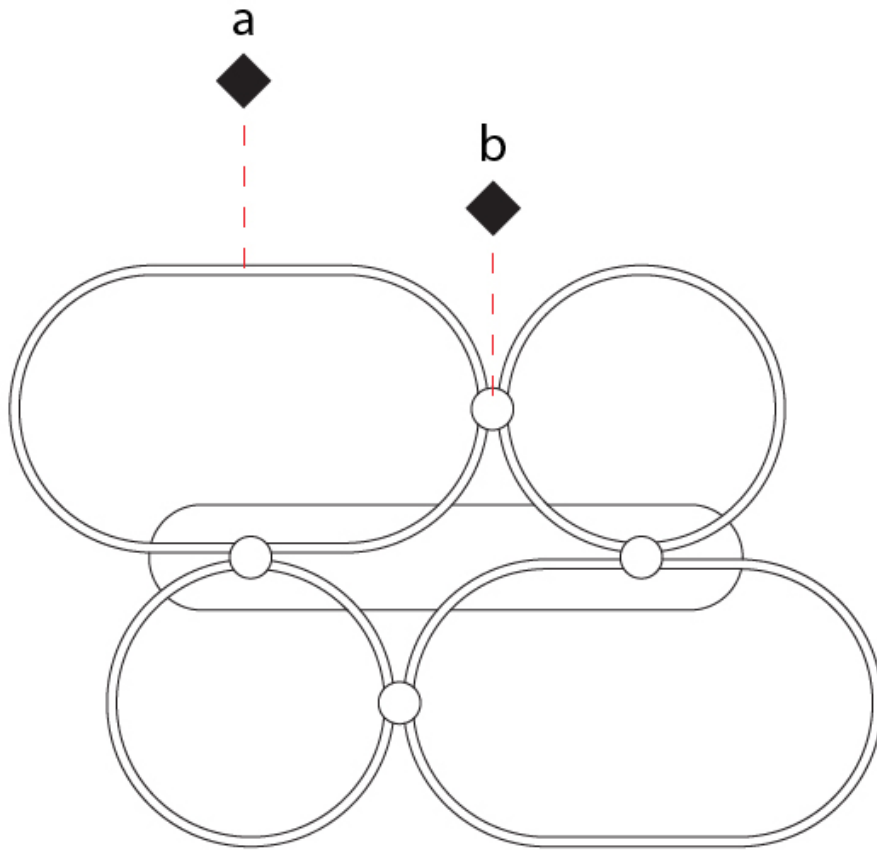

D42094-

PROJECT	_____
TYPE	_____
SPECIFIER	_____
QUANTITY	_____
DATE	_____

D