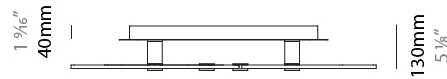

GENERAL

Series: NoName
Partner: Icone
Division: Design
Installation: Surface
Product Type: Ceiling Surface
Mounting Location: Ceiling
Light Distribution: Direct / Indirect

PHYSICAL

Shape: Abstract
Length (mm): 910
Length (in): 35 ¹³ / ₁₆
Width (mm): 605
Width (in): 23 ¹³ / ₁₆
Height (mm): 30
Height (in): 1 ³ / ₁₆
Fixture Finish: BLK / WHB / WHW / BKB / BRA / SBS
Fixture Material: Aluminum

GENERAL

Series: NoName
 Partner: Icone
 Division: Design
 Installation: Surface
 Product Type: Ceiling Surface
 Mounting Location: Ceiling
 Light Distribution: Direct

PHYSICAL

Shape: Abstract
 Length (mm): 910
 Length (in): 35 ¹³/₁₆"
 Width (mm): 605
 Width (in): 23 ¹³/₁₆"
 Height (mm): 30
 Height (in): 1 ³/₁₆"
[Fixture Finish: BLK / WHB / WHW / BKB / BRA / SBS](#)
 Fixture Material: Aluminum

GENERAL

Series: NoName
Partner: Icone
Division: Design
Installation: Surface
Product Type: Ceiling Surface
Mounting Location: Ceiling
Light Distribution: Direct

PHYSICAL

Shape: Abstract
Length (mm): 910
Length (in): 35 ¹³ / ₁₆
Width (mm): 605
Width (in): 23 ¹³ / ₁₆
Height (mm): 30
Height (in): 1 ³ / ₁₆
Fixture Finish: BLK / WHB / WHW / BKB / BRA / SBS
Fixture Material: Aluminum

LED

Color Temperature (°K): 2700 / 3000
Max. Delivered Lumen (lm): 7050 / 7270
CRI: >80 CRI
Lamp Life (hrs): 50000

OPTICAL

RATINGS AND CERTIFICATIONS

Certified By: Certified for North American Standards
IP rating: IP20