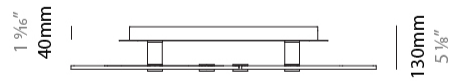

GENERAL

Series: NoName
Partner: Icone
Division: Design
Installation: Surface
Product Type: Ceiling Surface
Mounting Location: Ceiling
Light Distribution: Direct / Indirect

PHYSICAL

Shape: Abstract
Length (mm): 910
Length (in): 35 ¹³ / ₁₆
Width (mm): 605
Width (in): 23 ¹³ / ₁₆
Height (mm): 30
Height (in): 1 ³ / ₁₆
Fixture Finish: BLK / WHB / WHW / BKB / BRA / SBS
Fixture Material: Aluminum

LED

Color Temperature (°K): 2700 / 3000
Max. Delivered Lumen (lm): 7050 / 7270
CRI: >80 CRI
Lamp Life (hrs): 50000

OPTICAL

RATINGS AND CERTIFICATIONS

Certified By: Certified for North American Standards
IP rating: IP20

GENERAL

Series: NoName
 Partner: Icone
 Division: Design
 Installation: Surface
 Product Type: Ceiling Surface
 Mounting Location: Ceiling
 Light Distribution: Direct

PHYSICAL

Shape: Abstract
 Length (mm): 910
 Length (in): 35 ¹³/₁₆"
 Width (mm): 605
 Width (in): 23 ¹³/₁₆"
 Height (mm): 30
 Height (in): 1 ³/₁₆"
[Fixture Finish: BLK / WHB / WHW / BKB / BRA / SBS](#)
 Fixture Material: Aluminum

LED

[Color Temperature \(°K\): 2700 / 3000](#)
 Max. Delivered Lumen (lm): 7050 / 7270
 CRI: >80 CRI
 Lamp Life (hrs): 50000

OPTICAL

RATINGS AND CERTIFICATIONS

Certified By: Certified for North American Standards
 IP rating: IP20