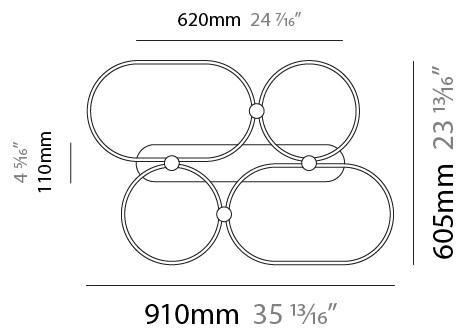

NONAME SURFACE

D42097-

base number   LED Dimming   Color Temperature   Finish Options

1. To build a product code in our configurator select the specify button on the base model # product page
2. To build a manual product code on this datasheet choose from the options listed below in blue font and add the suffix to the base model #

GENERAL

Series: NoName
Partner: Icone
Division: Design
Installation: Surface
Product Type: Ceiling Surface
Mounting Location: Ceiling
Light Distribution: Direct

PHYSICAL

Shape: Abstract
Length (mm): 910
Length (in): 35 ¹³/₁₆"
Width (mm): 605
Width (in): 23 ¹³/₁₆"
Height (mm): 30
Height (in): 1 ³/₁₆"
[Fixture Finish: BLK / WHB / WHW / BKB / BRA / SBS](#)
Fixture Material: Aluminum

ELECTRICAL

Lamp Type: LED
Input Wattage (W): 51
[Dimming: Phase Dimming / 0-10V Dimming](#)
Driver Included: Yes
Driver Location: Integrated
Driver Class: Class 2
Input Voltage (V): 120 - 277
Output Voltage (V): 24

LED

[Color Temperature (°K): 2700 / 3000](#)
Max. Delivered Lumen (lm): 7050 / 7270
CRI: >80 CRI
Lamp Life (hrs): 50000

OPTICAL

RATINGS AND CERTIFICATIONS

Certified By: Certified for North American Standards
IP rating: IP20

PROJECT
TYPE
SPECIFIER
QUANTITY
DATE