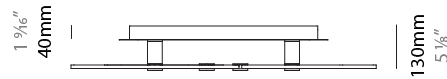

NONAME SURFACE

D42097-

base number   LED Dimming   Color Temperature   Finish Options

1. To build a product code in our configurator select the specify button on the base model # product page
2. To build a manual product code on this datasheet choose from the options listed below in blue font and add the suffix to the base model #

GENERAL

Series: NoName
Partner: Icone
Division: Design
Installation: Surface
Product Type: Ceiling Surface
Mounting Location: Ceiling
Light Distribution: Direct

PHYSICAL

Shape: Abstract
Length (mm): 910
Length (in): 35 ¹³/₁₆"
Width (mm): 605
Width (in): 23 ¹³/₁₆"
Height (mm): 30
Height (in): 1 ³/₁₆"
[Fixture Finish: BLK / WHB / WHW / BKB / BRA / SBS](#)
Fixture Material: Aluminum

ELECTRICAL

Lamp Type: LED
Input Wattage (W): 51
[Dimming: Phase Dimming / 0-10V Dimming](#)
Driver Included: Yes
Driver Location: Integrated
Driver Class: Class 2
Input Voltage (V): 120 - 277
Output Voltage (V): 24

LED

[Color Temperature (°K): 2700 / 3000](#)
Max. Delivered Lumen (lm): 7050 / 7270
CRI: >80 CRI
Lamp Life (hrs): 50000

OPTICAL

RATINGS AND CERTIFICATIONS

Certified By: Certified for North American Standards
IP rating: IP20

PROJECT
TYPE
SPECIFIER
QUANTITY
DATE