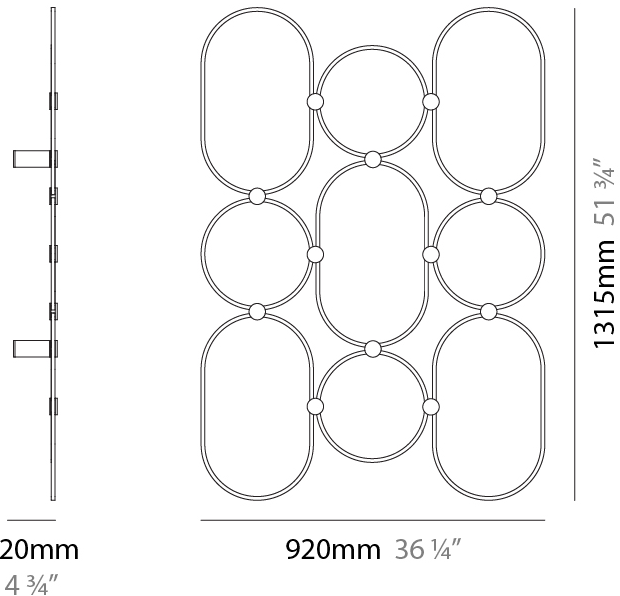

NONAME SURFACE

D43095-

base number LED Dimming Color Temperature Finish Options

1. To build a product code in our configurator select the specify button on the base model # product page
2. To build a manual product code on this datasheet choose from the options listed below in blue font and add the suffix to the base model #

GENERAL

Series: NoName
Partner: Icone
Division: Design
Installation: Surface
Product Type: Wall Surface
Mounting Location: Wall
Light Distribution: Indirect

PHYSICAL

Shape: Abstract
Length (mm): 920
Length (in): 36 3/4
Height (mm): 1315
Depth (mm): 130
Height (in): 51 3/4
Depth (in): 5 1/8
Fixture Finish: [BLK](#) / [WHB](#) / [WHW](#) / [BKB](#) / [BRA](#) / [SBS](#)
Fixture Material: Aluminum

ELECTRICAL

Lamp Type: LED
Input Wattage (W): 116
Dimming: [Phase Dimming](#) / [0-10V Dimming](#)
Driver Included: No
Driver Location: Remote
Driver Class: Class 2
Input Voltage (V): 120 - 277
Output Voltage (V): 24

LED

Color Temperature (°K): [2700](#) / [3000](#)
Max. Delivered Lumen (lm): 15900 / 16500
CRI: >80 CRI
Lamp Life (hrs): 50000

OPTICAL

RATINGS AND CERTIFICATIONS

Certified By: Certified for North American Standards
IP rating: IP20