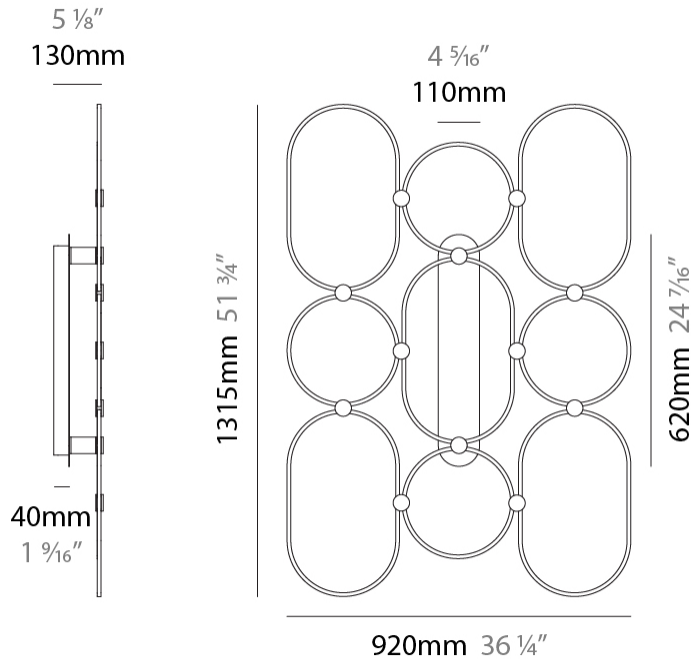

NONAME SURFACE

D43090-

base number   LED   Color   Finish
Dimming   Temperature   Options

1. To build a product code in our configurator select the specify button on the base model # product page
2. To build a manual product code on this datasheet choose from the options listed below in blue font and add the suffix to the base model #

GENERAL

Series: NoName
Partner: Icone
Division: Design
Installation: Surface
Product Type: Wall Surface
Mounting Location: Wall
Light Distribution: Indirect

PHYSICAL

Shape: Abstract
Length (mm): 920
Length (in): 36 3/4
Height (mm): 1315
Depth (mm): 130
Height (in): 51 3/4
Depth (in): 5 1/8
Fixture Finish: [BLK / WHB / WHW / BKB / BRA / SBS](#)
Fixture Material: Aluminum

ELECTRICAL

Lamp Type: LED
Input Wattage (W): 116
Dimming: [Phase Dimming / 0-10V Dimming](#)
Driver Included: Yes
Driver Location: Integrated
Driver Class: Class 2
Input Voltage (V): 120 - 277
Output Voltage (V): 24

LED

Color Temperature (°K): [2700 / 3000](#)
Max. Delivered Lumen (lm): 15900 / 16500
CRI: >80 CRI
Lamp Life (hrs): 50000

OPTICAL

RATINGS AND CERTIFICATIONS

Certified By: Certified for North American Standards
IP rating: IP20

PROJECT
TYPE
SPECIFIER
QUANTITY
DATE