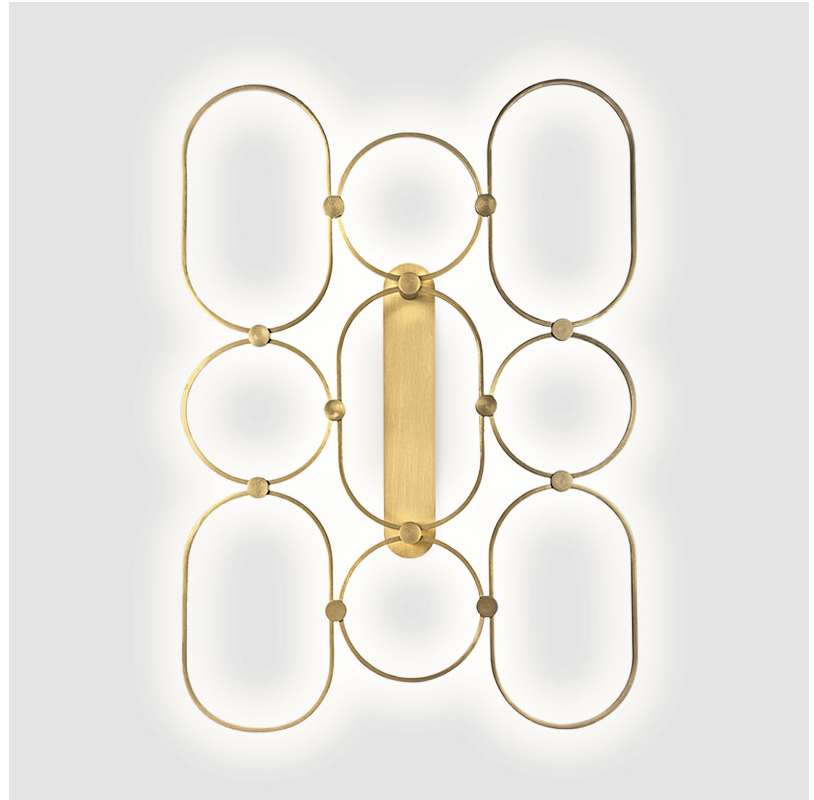

NONAME SURFACE

D43090-

base number   LED   Color   Finish
Dimming   Temperature   Options

1. To build a product code in our configurator select the specify button on the base model # product page
2. To build a manual product code on this datasheet choose from the options listed below in blue font and add the suffix to the base model #

GENERAL

Series: NoName
Partner: Icone
Division: Design
Installation: Surface
Product Type: Wall Surface
Mounting Location: Wall
Light Distribution: Indirect

PHYSICAL

Shape: Abstract
Length (mm): 920
Length (in): 36 3/4
Height (mm): 1315
Depth (mm): 130
Height (in): 51 3/4
Depth (in): 5 1/8
Fixture Finish: [BLK / WHB / WHW / BKB / BRA / SBS](#)
Fixture Material: Aluminum

ELECTRICAL

Lamp Type: LED
Input Wattage (W): 116
Dimming: [Phase Dimming / 0-10V Dimming](#)
Driver Included: Yes
Driver Location: Integrated
Driver Class: Class 2
Input Voltage (V): 120 - 277
Output Voltage (V): 24

LED

Color Temperature (°K): [2700 / 3000](#)
Max. Delivered Lumen (lm): 15900 / 16500
CRI: >80 CRI
Lamp Life (hrs): 50000

OPTICAL

RATINGS AND CERTIFICATIONS

Certified By: Certified for North American Standards
IP rating: IP20

PROJECT
TYPE
SPECIFIER
QUANTITY
DATE