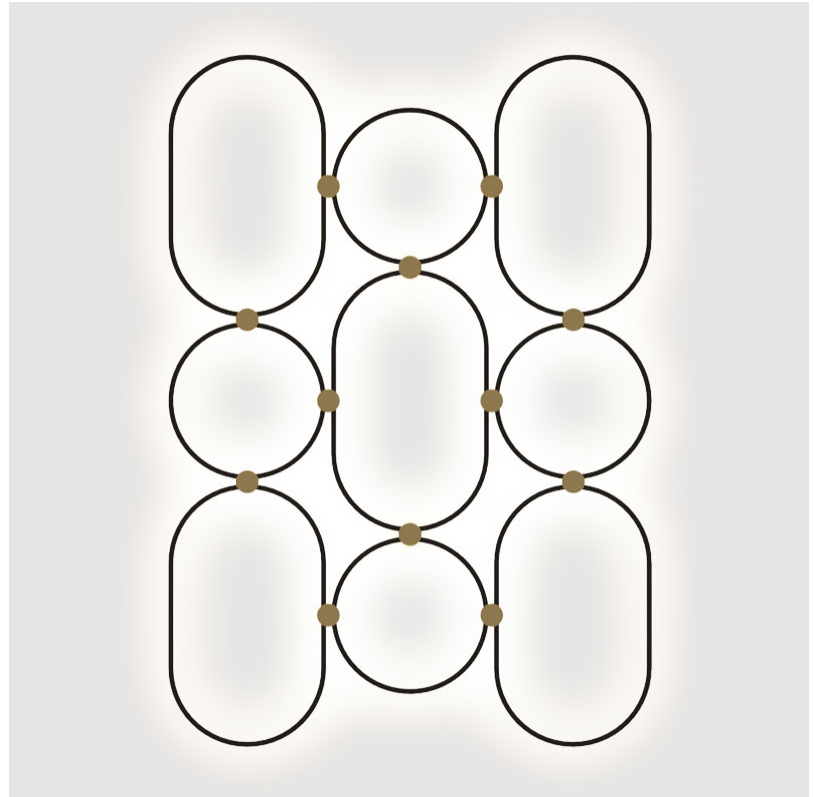

NONAME SURFACE

D43095-

base number LED Dimming Color Temperature Finish Options

1. To build a product code in our configurator select the specify button on the base model # product page
2. To build a manual product code on this datasheet choose from the options listed below in blue font and add the suffix to the base model #

GENERAL

Series: NoName
Partner: Icone
Division: Design
Installation: Surface
Product Type: Wall Surface
Mounting Location: Wall
Light Distribution: Indirect

PHYSICAL

Shape: Abstract
Length (mm): 920
Length (in): 36 3/4
Height (mm): 1315
Depth (mm): 130
Height (in): 51 3/4
Depth (in): 5 1/8
Fixture Finish: [BLK](#) / [WHB](#) / [WHW](#) / [BKB](#) / [BRA](#) / [SBS](#)
Fixture Material: Aluminum

ELECTRICAL

Lamp Type: LED
Input Wattage (W): 116
Dimming: [Phase Dimming](#) / [0-10V Dimming](#)
Driver Included: No
Driver Location: Remote
Driver Class: Class 2
Input Voltage (V): 120 - 277
Output Voltage (V): 24

LED

Color Temperature (°K): [2700](#) / [3000](#)
Max. Delivered Lumen (lm): 15900 / 16500
CRI: >80 CRI
Lamp Life (hrs): 50000

OPTICAL

RATINGS AND CERTIFICATIONS

Certified By: Certified for North American Standards
IP rating: IP20