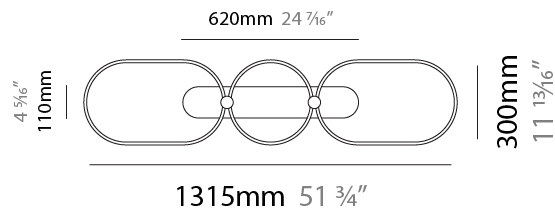

NONAME SURFACE

D42096-

base number   LED Dimming   Color Temperature   Finish Options

1. To build a product code in our configurator select the specify button on the base model # product page
2. To build a manual product code on this datasheet choose from the options listed below in blue font and add the suffix to the base model #

GENERAL

Series: NoName
Partner: Icone
Division: Design
Installation: Surface
Product Type: Ceiling Surface
Mounting Location: Ceiling
Light Distribution: Direct

PHYSICAL

Shape: Abstract
Length (mm): 1315
Length (in): 51 ³/₄
Width (mm): 300
Width (in): 11 ¹³/₁₆
Height (mm): 30
Height (in): 1 ³/₁₆
[Fixture Finish: BLK / WHB / WHW / BKB / BRA / SBS](#)
Fixture Material: Aluminum

ELECTRICAL

Lamp Type: LED
Input Wattage (W): 41.6
[Dimming: Phase Dimming / 0-10V Dimming](#)
Driver Included: Yes
Driver Class: Class 2
Input Voltage (V): 120 - 277
Output Voltage (V): 24

LED

[Color Temperature (°K): 2700 / 3000](#)
Max. Delivered Lumen (lm): 5700 / 5800
CRI: >80 CRI
Lamp Life (hrs): 50000

OPTICAL

RATINGS AND CERTIFICATIONS

Certified By: Certified for North American Standards
IP rating: IP20

PROJECT
TYPE
SPECIFIER
QUANTITY
DATE