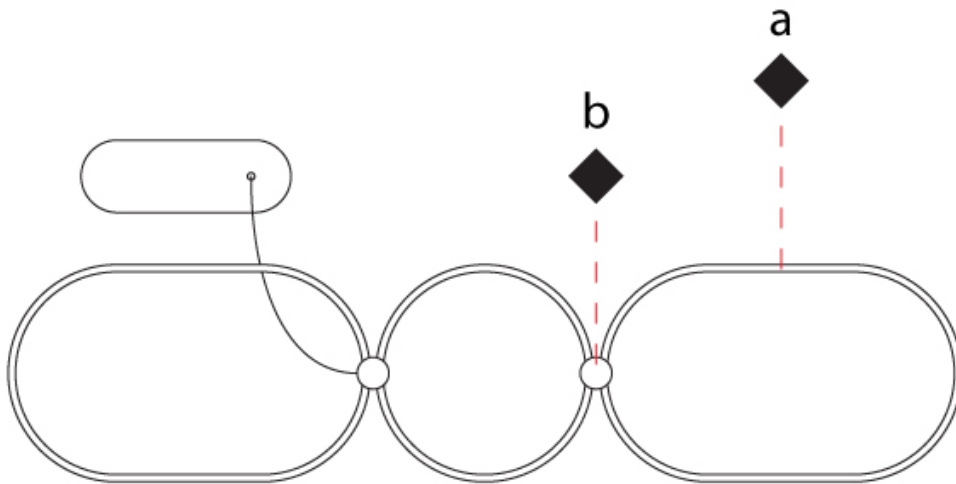

D41096-

PROJECT	_____
TYPE	_____
SPECIFIER	_____
QUANTITY	_____
DATE	_____

D