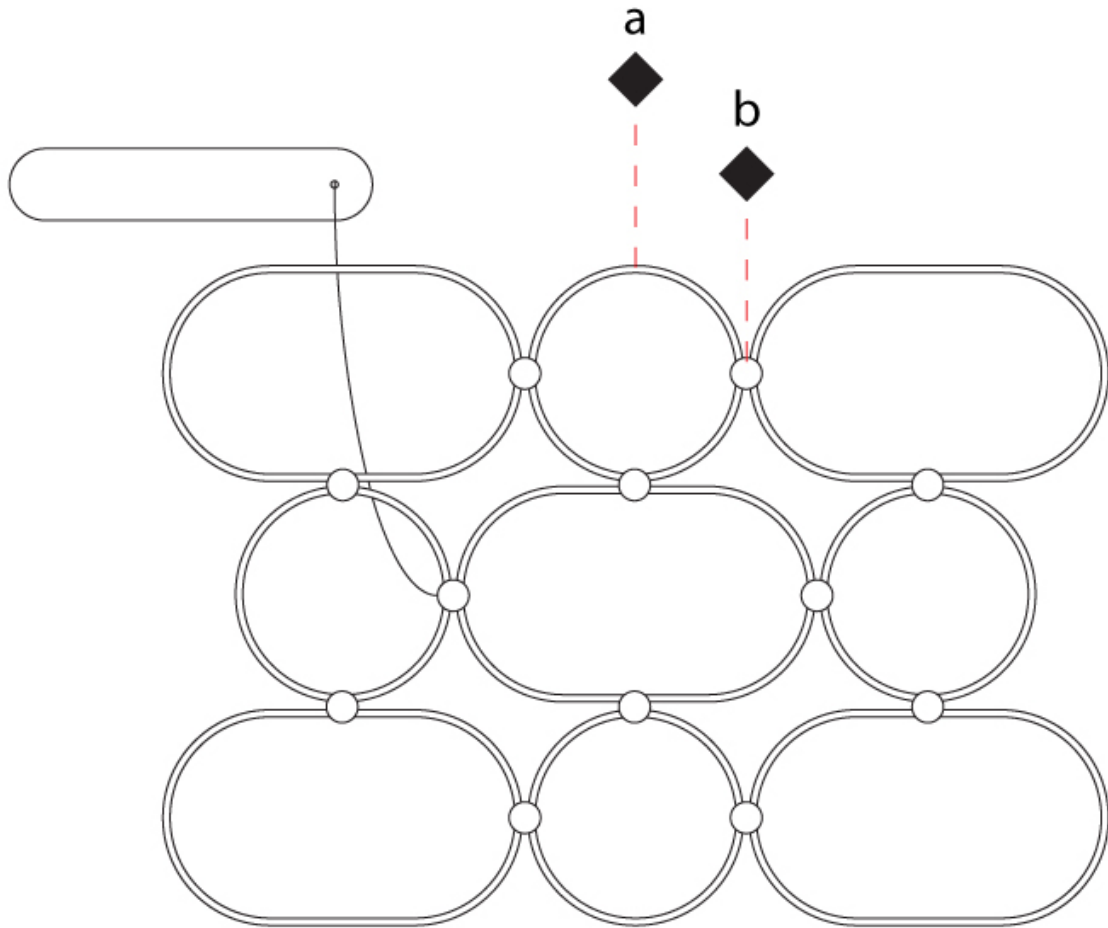

D41102-

PROJECT _____

TYPE _____

SPECIFIER _____

QUANTITY _____

DATE _____

D