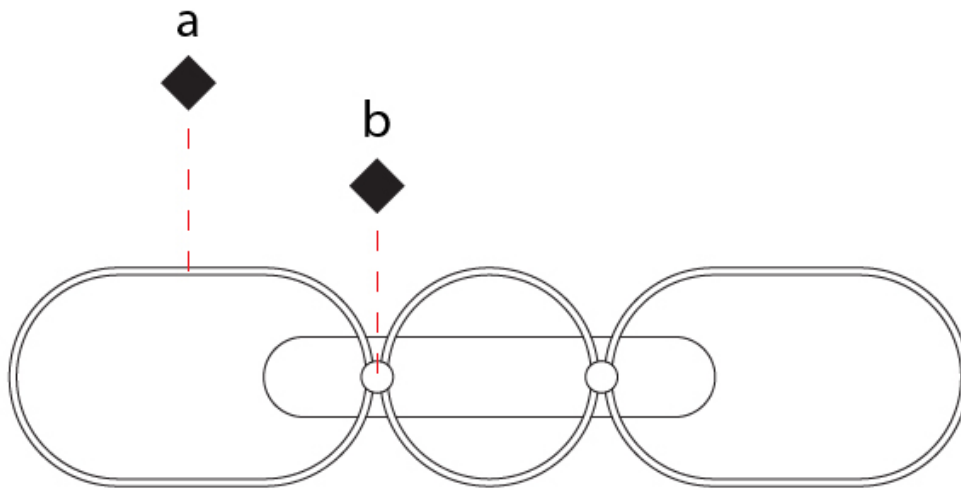

NONAME SURFACE

D42096-

PROJECT

TYPE

SPECIFIER

QUANTITY

DATE