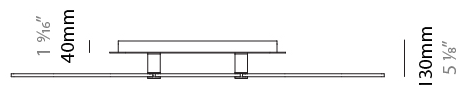

NONAME SURFACE

D42096-

base number   LED Dimming   Color Temperature   Finish Options

1. To build a product code in our configurator select the specify button on the base model # product page
2. To build a manual product code on this datasheet choose from the options listed below in blue font and add the suffix to the base model #

GENERAL

Series: NoName
Partner: Icone
Division: Design
Installation: Surface
Product Type: Ceiling Surface
Mounting Location: Ceiling
Light Distribution: Direct

PHYSICAL

Shape: Abstract
Length (mm): 1315
Length (in): 51 ³/₄
Width (mm): 300
Width (in): 11 ¹³/₁₆
Height (mm): 30
Height (in): 1 ³/₁₆
[Fixture Finish: BLK / WHB / WHW / BKB / BRA / SBS](#)
Fixture Material: Aluminum

ELECTRICAL

Lamp Type: LED
Input Wattage (W): 41.6
[Dimming: Phase Dimming / 0-10V Dimming](#)
Driver Included: Yes
Driver Class: Class 2
Input Voltage (V): 120 - 277
Output Voltage (V): 24

LED

[Color Temperature (°K): 2700 / 3000](#)
Max. Delivered Lumen (lm): 5700 / 5800
CRI: >80 CRI
Lamp Life (hrs): 50000

OPTICAL

RATINGS AND CERTIFICATIONS

Certified By: Certified for North American Standards
IP rating: IP20

PROJECT
TYPE
SPECIFIER
QUANTITY
DATE