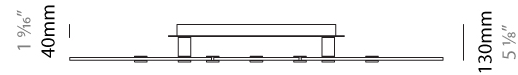

GENERAL

Series: NoName
Partner: Icone
Division: Design
Installation: Suspension
Product Type: Pendant
Mounting Location: Ceiling
Light Distribution: Direct

PHYSICAL

Shape: Abstract
Length (mm): 1315
Length (in): 51 3/4
Width (mm): 300
Width (in): 11 13/16
Height (mm): 30
Height (in): 1 3/16
Max. Overall Height (mm): 2500
Max. Overall Height (in): 98 7/16
Fixture Finish: BLK / WHB / WHW / BKB / BRA / SBS
Fixture Material: Aluminum
Cable Details: 1500mm / 59 1/16"

GENERAL

Series: NoName
 Partner: Icone
 Division: Design
 Installation: Suspension
 Product Type: Pendant
 Mounting Location: Ceiling
 Light Distribution: Direct

PHYSICAL

Shape: Abstract
 Length (mm): 1315
 Length (in): 51 3/4
 Width (mm): 920
 Width (in): 36 1/4
 Height (mm): 30
 Height (in): 1 3/16
 Max. Overall Height (mm): 2500
 Max. Overall Height (in): 98 7/16
 Fixture Finish: [BLK / WHB / WHW / BKB / BRA / SBS](#)
 Fixture Material: Aluminum

GENERAL

Series: NoName
 Partner: Icone
 Division: Design
 Installation: Surface
 Product Type: Ceiling Surface
 Mounting Location: Ceiling
 Light Distribution: Direct

PHYSICAL

Shape: Abstract
 Length (mm): 1315
 Length (in): 51 3/4
 Width (mm): 920
 Width (in): 36 1/4
 Height (mm): 30
 Height (in): 1 3/16
 Fixture Finish: [BLK](#) / [WHB](#) / [WHW](#) / [BKB](#) / [BRA](#) / [SBS](#)
 Fixture Material: Aluminum

LED

Color Temperature (°K): [2700](#) / [3000](#)
 Max. Delivered Lumen (lm): 15900 / 16500
 CRI: >80 CRI
 Lamp Life (hrs): 50000

OPTICAL

RATINGS AND CERTIFICATIONS

Certified By: Certified for North American Standards
 IP rating: IP20