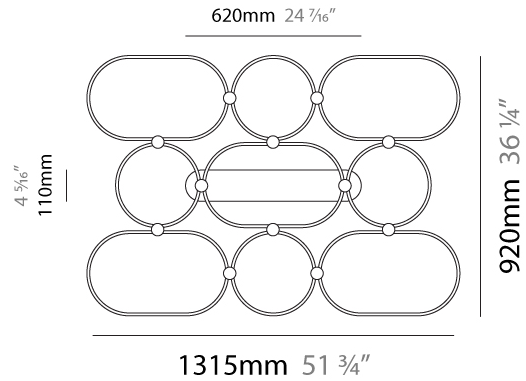

NONAME SURFACE

D42098-

base number LED Dimming Color Temperature Finish Options

1. To build a product code in our configurator select the specify button on the base model # product page
2. To build a manual product code on this datasheet choose from the options listed below in blue font and add the suffix to the base model #

GENERAL

Series: NoName
Partner: Icone
Division: Design
Installation: Surface
Product Type: Ceiling Surface
Mounting Location: Ceiling
Light Distribution: Direct

PHYSICAL

Shape: Abstract
Length (mm): 1315
Length (in): 51 3/4
Width (mm): 920
Width (in): 36 1/4
Height (mm): 30
Height (in): 1 3/16
Fixture Finish: [BLK](#) / [WHB](#) / [WHW](#) / [BKB](#) / [BRA](#) / [SBS](#)
Fixture Material: Aluminum

ELECTRICAL

Lamp Type: LED
Input Wattage (W): 116
Dimming: [Phase Dimming](#) / [0-10V Dimming](#)
Driver Included: Yes
Driver Location: Integrated
Driver Class: Class 2
Input Voltage (V): 120 - 277
Output Voltage (V): 24

LED

Color Temperature (°K): [2700](#) / [3000](#)
Max. Delivered Lumen (lm): 15900 / 16500
CRI: >80 CRI
Lamp Life (hrs): 50000

OPTICAL

RATINGS AND CERTIFICATIONS

Certified By: Certified for North American Standards
IP rating: IP20