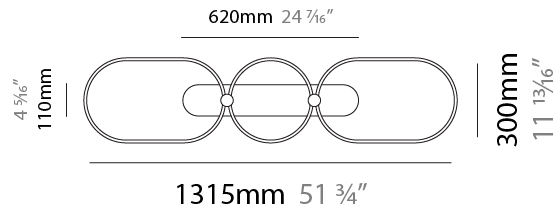

NONAME SURFACE

D42096-

base number   LED Dimming   Color Temperature   Finish Options

PROJECT
TYPE
SPECIFIER
QUANTITY
DATE

1. To build a product code in our configurator select the specify button on the base model # product page
2. To build a manual product code on this datasheet choose from the options listed below in blue font and add the suffix to the base model #

GENERAL

Series: NoName
Partner: Icone
Division: Design
Installation: Surface
Product Type: Ceiling Surface
Mounting Location: Ceiling
Light Distribution: Direct

PHYSICAL

Shape: Abstract
Length (mm): 1315
Length (in): 51 3/4
Width (mm): 300
Width (in): 11 13/16
Height (mm): 30
Height (in): 1 3/16
[Fixture Finish: BLK / WHB / WHW / BKB / BRA / SBS](#)
Fixture Material: Aluminum

ELECTRICAL

Lamp Type: LED
Input Wattage (W): 41.6
[Dimming: Phase Dimming / 0-10V Dimming](#)
Driver Included: Yes
Driver Class: Class 2
Input Voltage (V): 120 - 277
Output Voltage (V): 24

LED

[Color Temperature (°K): 2700 / 3000](#)
Max. Delivered Lumen (lm): 5700 / 5800
CRI: >80 CRI
Lamp Life (hrs): 50000

OPTICAL

RATINGS AND CERTIFICATIONS

Certified By: Certified for North American Standards
IP rating: IP20