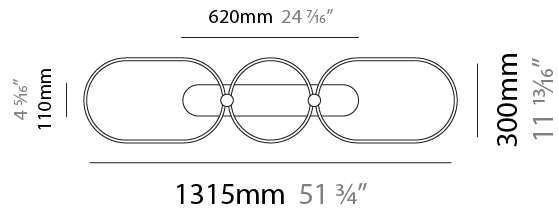

NONAME SURFACE

D42093-

base number   LED Dimming   Color Temperature   Finish Options

PROJECT
TYPE
SPECIFIER
QUANTITY
DATE

1. To build a product code in our configurator select the specify button on the base model # product page
2. To build a manual product code on this datasheet choose from the options listed below in blue font and add the suffix to the base model #

GENERAL

Series: NoName
Partner: Icone
Division: Design
Installation: Surface
Product Type: Ceiling Surface
Mounting Location: Ceiling
Light Distribution: Direct / Indirect

PHYSICAL

Shape: Abstract
Length (mm): 1315
Length (in): 51 ³/₄
Width (mm): 300
Width (in): 11 ¹³/₁₆
Height (mm): 30
Height (in): 1 ³/₁₆
[Fixture Finish: BLK / WHB / WHW / BKB / BRA / SBS](#)
Fixture Material: Aluminum

ELECTRICAL

Lamp Type: LED
Input Wattage (W): 41.6
[Dimming: Phase Dimming / 0-10V Dimming](#)
Driver Included: Yes
Driver Location: Integrated
Driver Class: Class 2
Input Voltage (V): 120 - 277
Output Voltage (V): 24

LED

[Color Temperature (°K): 2700 / 3000](#)
Max. Delivered Lumen (lm): 5700 / 5800
CRI: >80 CRI
Lamp Life (hrs): 50000

OPTICAL

RATINGS AND CERTIFICATIONS

Certified By: Certified for North American Standards
IP rating: IP20