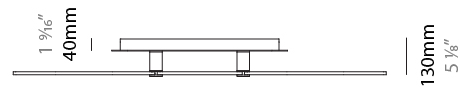

NONAME SURFACE

D42093-

base number   LED Dimming   Color Temperature   Finish Options

PROJECT
TYPE
SPECIFIER
QUANTITY
DATE

1. To build a product code in our configurator select the specify button on the base model # product page
2. To build a manual product code on this datasheet choose from the options listed below in blue font and add the suffix to the base model #

GENERAL

Series: NoName
Partner: Icone
Division: Design
Installation: Surface
Product Type: Ceiling Surface
Mounting Location: Ceiling
Light Distribution: Direct / Indirect

PHYSICAL

Shape: Abstract
Length (mm): 1315
Length (in): 51 ³/₄
Width (mm): 300
Width (in): 11 ¹³/₁₆
Height (mm): 30
Height (in): 1 ³/₁₆
[Fixture Finish: BLK / WHB / WHW / BKB / BRA / SBS](#)
Fixture Material: Aluminum

ELECTRICAL

Lamp Type: LED
Input Wattage (W): 41.6
[Dimming: Phase Dimming / 0-10V Dimming](#)
Driver Included: Yes
Driver Location: Integrated
Driver Class: Class 2
Input Voltage (V): 120 - 277
Output Voltage (V): 24

LED

[Color Temperature (°K): 2700 / 3000](#)
Max. Delivered Lumen (lm): 5700 / 5800
CRI: >80 CRI
Lamp Life (hrs): 50000

OPTICAL

RATINGS AND CERTIFICATIONS

Certified By: Certified for North American Standards
IP rating: IP20