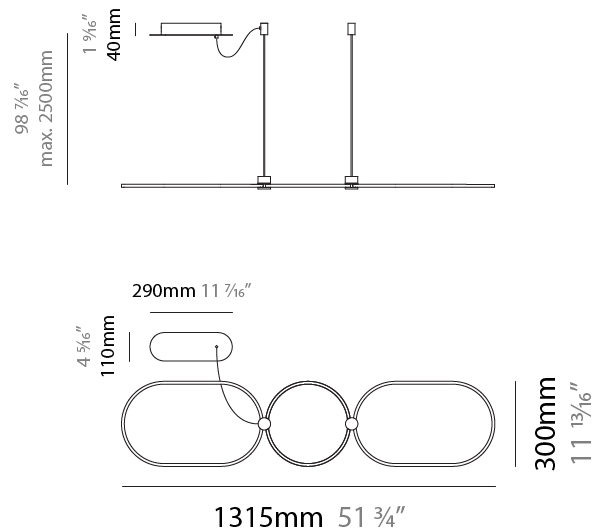

PROJECT	_____
TYPE	_____
SPECIFIER	_____
QUANTITY	_____
DATE	_____

NONAME SUSPENSION

D41098-

base number	LED	Color	Finish
	Dimming	Temperature	Options

1. To build a product code in our configurator select the specify button on the base model # product page
2. To build a manual product code on this datasheet choose from the options listed below in blue font and add the suffix to the base model #

GENERAL

Series: NoName
Partner: Icone
Division: Design
Installation: Suspension
Product Type: Pendant
Mounting Location: Ceiling
Light Distribution: Direct / Indirect

PHYSICAL

Shape: Abstract
Length (mm): 1315
Length (in): 51 3/4
Width (mm): 300
Width (in): 11 13/16
Max. Overall Height (mm): 2500
Max. Overall Height (in): 98 7/16
Fixture Finish: BLK / WHB / WHW / BKB / BRA / SBS
Fixture Material: Aluminum
Cable Details: 1500mm / 59 1/16"

ELECTRICAL

Lamp Type: LED
Input Wattage (W): 41.6
Dimming: Phase Dimming / 0-10V Dimming
Driver Included: Yes
Driver Location: Integrated
Driver Class: Class 2
Input Voltage (V): 120 - 277
Output Voltage (V): 24

LED

Color Temperature (°K): 2700 / 3000
Max. Delivered Lumen (lm): 5700 / 5880
CRI: >80 CRI
Lamp Life (hrs): 50000

OPTICAL

RATINGS AND CERTIFICATIONS

Certified By: Certified for North American Standards
IP rating: IP20