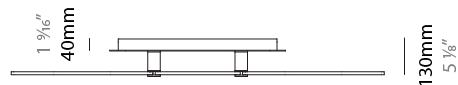

NONAME SURFACE

D42096-

base number   LED Dimming   Color Temperature   Finish Options

PROJECT
TYPE
SPECIFIER
QUANTITY
DATE

1. To build a product code in our configurator select the specify button on the base model # product page
2. To build a manual product code on this datasheet choose from the options listed below in blue font and add the suffix to the base model #

GENERAL

Series: NoName
Partner: Icone
Division: Design
Installation: Surface
Product Type: Ceiling Surface
Mounting Location: Ceiling
Light Distribution: Direct

PHYSICAL

Shape: Abstract
Length (mm): 1315
Length (in): 51 3/4
Width (mm): 300
Width (in): 11 13/16
Height (mm): 30
Height (in): 1 3/16
[Fixture Finish: BLK / WHB / WHW / BKB / BRA / SBS](#)
Fixture Material: Aluminum

ELECTRICAL

Lamp Type: LED
Input Wattage (W): 41.6
[Dimming: Phase Dimming / 0-10V Dimming](#)
Driver Included: Yes
Driver Class: Class 2
Input Voltage (V): 120 - 277
Output Voltage (V): 24

LED

[Color Temperature (°K): 2700 / 3000](#)
Max. Delivered Lumen (lm): 5700 / 5800
CRI: >80 CRI
Lamp Life (hrs): 50000

OPTICAL

RATINGS AND CERTIFICATIONS

Certified By: Certified for North American Standards
IP rating: IP20