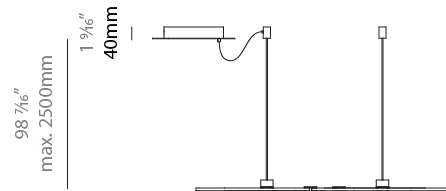

PROJECT	_____
TYPE	_____
SPECIFIER	_____
QUANTITY	_____
DATE	_____

NONAME SUSPENSION

D41100-

base number	LED	Color	Finish
	Dimming	Temperature	Options

1. To build a product code in our configurator select the specify button on the base model # product page
2. To build a manual product code on this datasheet choose from the options listed below in blue font and add the suffix to the base model #

GENERAL

Series: NoName
Partner: Icone
Division: Design
Installation: Suspension
Product Type: Pendant
Mounting Location: Ceiling
Light Distribution: Indirect

PHYSICAL

Shape: Abstract
Length (mm): 910
Length (in): 35 ¹³/₁₆
Width (mm): 305
Width (in): 12
Height (mm): 30
Height (in): 1 ³/₁₆
Max. Overall Height (mm): 2500
Max. Overall Height (in): 98 ⁷/₁₆
Fixture Finish: BLK / WHB / WHW / BKB / BRA / SBS
Fixture Material: Aluminum

ELECTRICAL

Lamp Type: LED
Input Wattage (W): 51
Dimming: Phase Dimming / 0-10V Dimming
Driver Included: Yes
Driver Location: Integrated
Driver Class: Class 2
Input Voltage (V): 120 - 277
Output Voltage (V): 24

LED

Color Temperature (°K): 2700 / 3000
Max. Delivered Lumen (lm): 7050 / 7270
CRI: >80 CRI
Lamp Life (hrs): 50000

OPTICAL

RATINGS AND CERTIFICATIONS

Certified By: Certified for North American Standards
IP rating: IP20