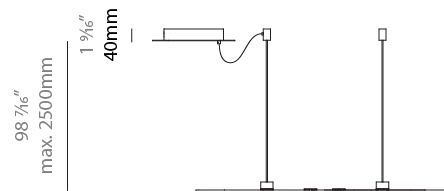

PROJECT	_____
TYPE	_____
SPECIFIER	_____
QUANTITY	_____
DATE	_____

NONAME SUSPENSION

D41101-

base number	LED	Color	Finish
	Dimming	Temperature	Options

1. To build a product code in our configurator select the specify button on the base model # product page
2. To build a manual product code on this datasheet choose from the options listed below in blue font and add the suffix to the base model #

GENERAL

Series: NoName
Partner: Icone
Division: Design
Installation: Suspension
Product Type: Pendant
Mounting Location: Ceiling
Light Distribution: Direct / Indirect

PHYSICAL

Shape: Abstract
Length (mm): 910
Length (in): 35 13/16
Width (mm): 305
Width (in): 12
Height (mm): 30
Height (in): 1 3/16
Max. Overall Height (mm): 2500
Max. Overall Height (in): 98 7/16
Fixture Finish: BLK / WHB / WHW / BKB / BRA / SBS
Fixture Material: Aluminum

ELECTRICAL

Lamp Type: LED
Input Wattage (W): 51
Dimming: Phase Dimming / 0-10V Dimming
Driver Included: Yes
Driver Location: Integrated
Driver Class: Class 2
Input Voltage (V): 120 - 277
Output Voltage (V): 24

LED

Color Temperature (°K): 2700 / 3000
Max. Delivered Lumen (lm): 7050 / 7270
CRI: >80 CRI
Lamp Life (hrs): 50000

OPTICAL

RATINGS AND CERTIFICATIONS

Certified By: Certified for North American Standards
IP rating: IP20