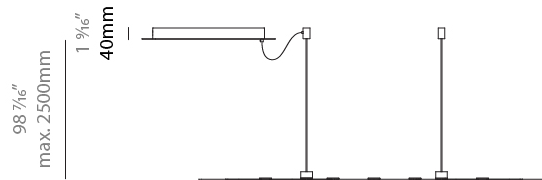

NONAME SUSPENSION

D41104-

base number   LED Dimming   Color Temperature   Finish Options

1. To build a product code in our configurator select the specify button on the base model # product page
2. To build a manual product code on this datasheet choose from the options listed below in blue font and add the suffix to the base model #

GENERAL

Series: NoName
Partner: Icone
Division: Design
Installation: Suspension
Product Type: Pendant
Mounting Location: Ceiling
Light Distribution: Direct / Indirect

PHYSICAL

Shape: Abstract
Length (mm): 1315
Length (in): 51 3/4
Width (mm): 920
Width (in): 36 1/4
Height (mm): 30
Height (in): 1 3/16
Max. Overall Height (mm): 2500
Max. Overall Height (in): 98 7/16
Fixture Finish: [BLK / WHB / WHW / BKB / BRA / SBS](#)
Fixture Material: Aluminum

ELECTRICAL

Lamp Type: LED
Input Wattage (W): 116
Dimming: [Phase Dimming / 0-10V Dimming](#)
Driver Included: Yes
Driver Location: Integrated
Driver Class: Class 2
Input Voltage (V): 120 - 277
Output Voltage (V): 24

LED

[Color Temperature (°K): 2700 / 3000](#)
Max. Delivered Lumen (lm): 15900 / 16500
CRI: >80 CRI
Lamp Life (hrs): 50000

OPTICAL

RATINGS AND CERTIFICATIONS

Certified By: Certified for North American Standards
IP rating: IP20