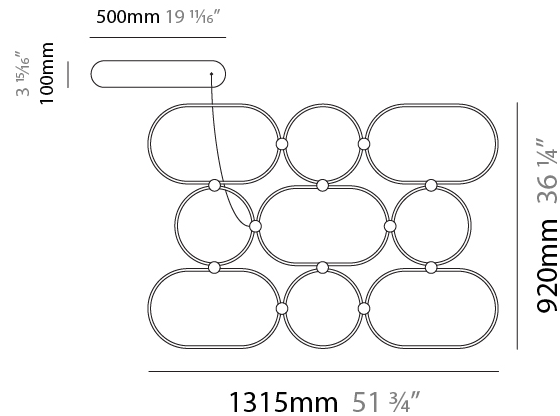

NONAME SUSPENSION

D41104-

base number   LED Dimming   Color Temperature   Finish Options

1. To build a product code in our configurator select the specify button on the base model # product page
2. To build a manual product code on this datasheet choose from the options listed below in blue font and add the suffix to the base model #

GENERAL

Series: NoName
Partner: Icone
Division: Design
Installation: Suspension
Product Type: Pendant
Mounting Location: Ceiling
Light Distribution: Direct / Indirect

PHYSICAL

Shape: Abstract
Length (mm): 1315
Length (in): 51 3/4
Width (mm): 920
Width (in): 36 1/4
Height (mm): 30
Height (in): 1 3/16
Max. Overall Height (mm): 2500
Max. Overall Height (in): 98 7/16
Fixture Finish: [BLK / WHB / WHW / BKB / BRA / SBS](#)
Fixture Material: Aluminum

ELECTRICAL

Lamp Type: LED
Input Wattage (W): 116
Dimming: [Phase Dimming / 0-10V Dimming](#)
Driver Included: Yes
Driver Location: Integrated
Driver Class: Class 2
Input Voltage (V): 120 - 277
Output Voltage (V): 24

LED

[Color Temperature (°K): 2700 / 3000](#)
Max. Delivered Lumen (lm): 15900 / 16500
CRI: >80 CRI
Lamp Life (hrs): 50000

OPTICAL

RATINGS AND CERTIFICATIONS

Certified By: Certified for North American Standards
IP rating: IP20