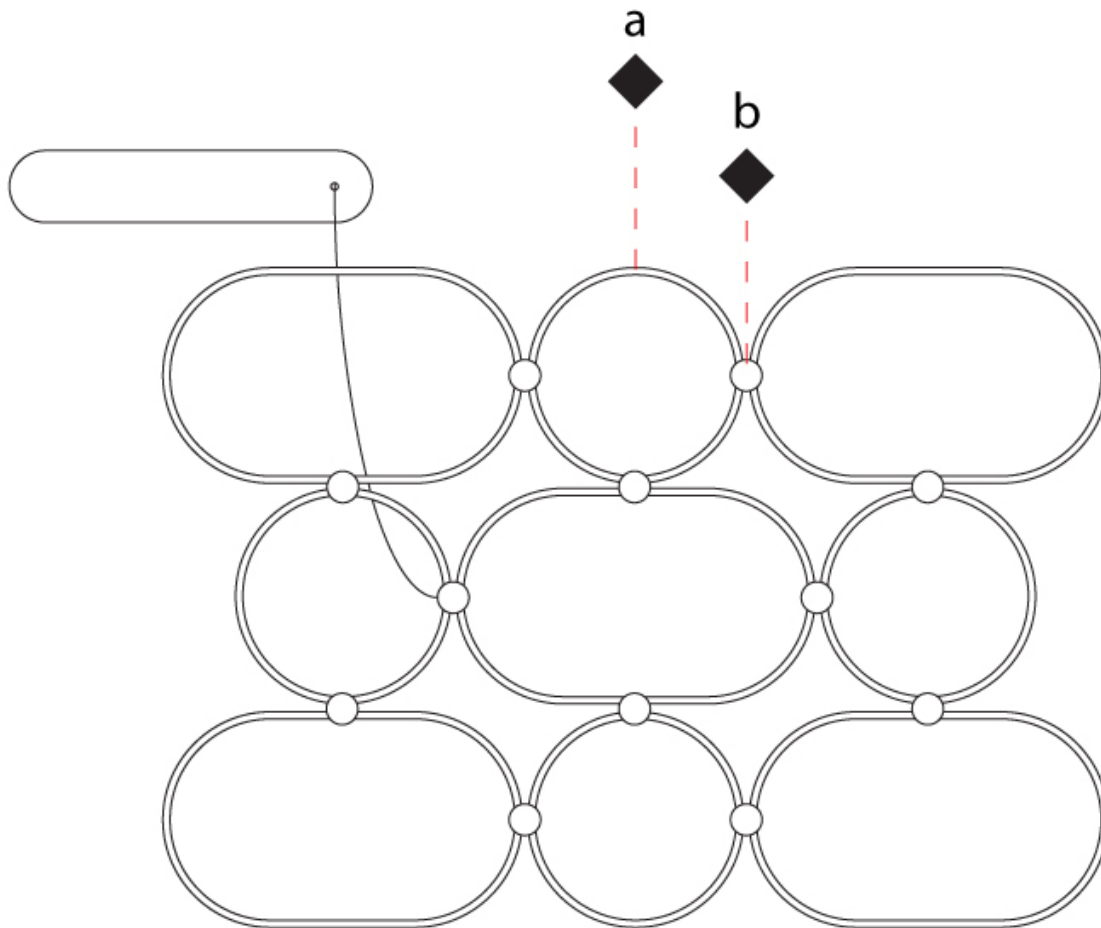

D41102-

PROJECT
TYPE
SPECIFIER
QUANTITY
DATE

D