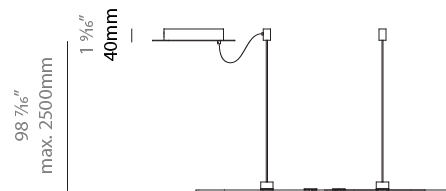

NONAME SUSPENSION

D41099-

base number   LED Dimming   Color Temperature   Finish Options

1. To build a product code in our configurator select the specify button on the base model # product page
2. To build a manual product code on this datasheet choose from the options listed below in blue font and add the suffix to the base model #

GENERAL

Series: NoName
Partner: Icone
Division: Design
Installation: Suspension
Product Type: Pendant
Mounting Location: Ceiling
Light Distribution: Direct

PHYSICAL

Shape: Abstract
Length (mm): 910
Length (in): 35 ¹³/₁₆"
Width (mm): 305
Width (in): 12
Height (mm): 30
Height (in): 1 ³/₁₆"
Max. Overall Height (mm): 2500
Max. Overall Height (in): 98 ⁷/₁₆"
Fixture Finish: [BLK / WHB / WHW / BKB / BRA / SBS](#)
Fixture Material: Aluminum

ELECTRICAL

Lamp Type: LED
Input Wattage (W): 51
Dimming: [Phase Dimming / 0-10V Dimming](#)
Driver Included: Yes
Driver Location: Integrated
Driver Class: Class 2
Input Voltage (V): 120 - 277
Output Voltage (V): 24

LED

Color Temperature (°K): 2700 / 3000
Max. Delivered Lumen (lm): 7050 / 7270
CRI: >80 CRI
Lamp Life (hrs): 50000

OPTICAL

RATINGS AND CERTIFICATIONS

Certified By: Certified for North American Standards
IP rating: IP20