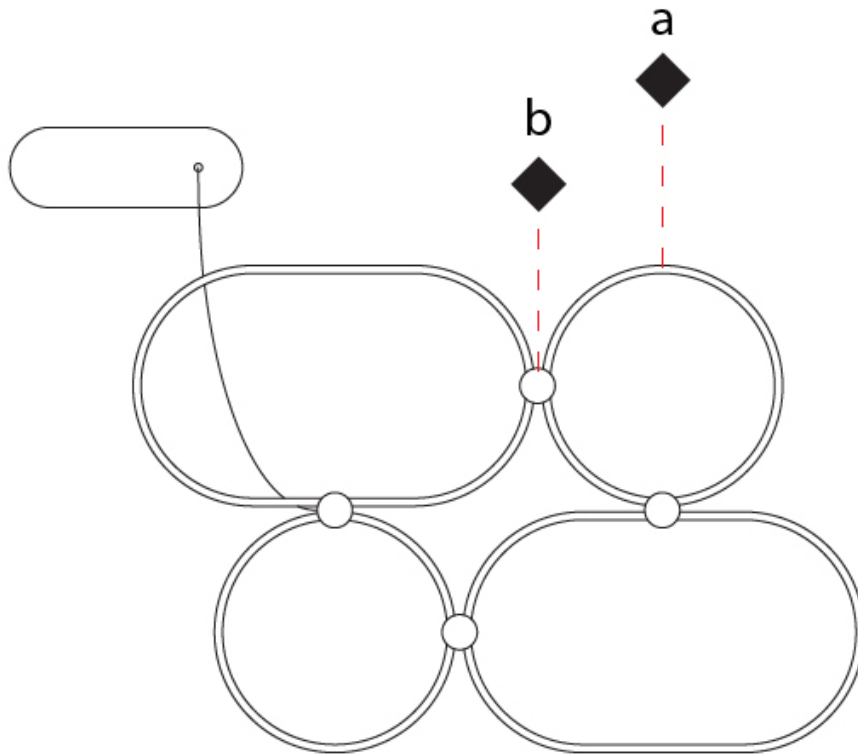

D41100-

PROJECT	_____
TYPE	_____
SPECIFIER	_____
QUANTITY	_____
DATE	_____

D