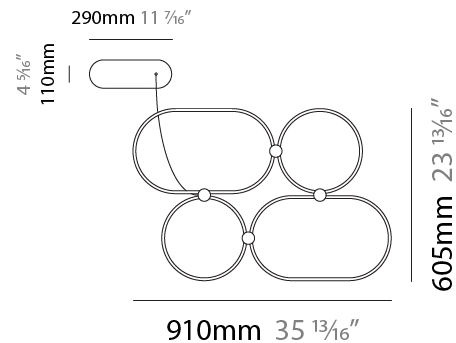

PROJECT	_____
TYPE	_____
SPECIFIER	_____
QUANTITY	_____
DATE	_____

NONAME SUSPENSION

D41100-

base number	LED	Color	Finish
	Dimming	Temperature	Options

1. To build a product code in our configurator select the specify button on the base model # product page
2. To build a manual product code on this datasheet choose from the options listed below in blue font and add the suffix to the base model #

GENERAL

Series: NoName
Partner: Icone
Division: Design
Installation: Suspension
Product Type: Pendant
Mounting Location: Ceiling
Light Distribution: Indirect

PHYSICAL

Shape: Abstract
Length (mm): 910
Length (in): 35 ¹³/₁₆
Width (mm): 305
Width (in): 12
Height (mm): 30
Height (in): 1 ³/₁₆
Max. Overall Height (mm): 2500
Max. Overall Height (in): 98 ⁷/₁₆
Fixture Finish: BLK / WHB / WHW / BKB / BRA / SBS
Fixture Material: Aluminum

ELECTRICAL

Lamp Type: LED
Input Wattage (W): 51
Dimming: Phase Dimming / 0-10V Dimming
Driver Included: Yes
Driver Location: Integrated
Driver Class: Class 2
Input Voltage (V): 120 - 277
Output Voltage (V): 24

LED

Color Temperature (°K): 2700 / 3000
Max. Delivered Lumen (lm): 7050 / 7270
CRI: >80 CRI
Lamp Life (hrs): 50000

OPTICAL

RATINGS AND CERTIFICATIONS

Certified By: Certified for North American Standards
IP rating: IP20