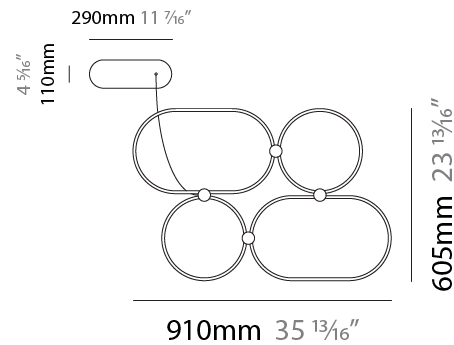

PROJECT	_____
TYPE	_____
SPECIFIER	_____
QUANTITY	_____
DATE	_____

NONAME SUSPENSION

D41101-

base number	LED	Color	Finish
	Dimming	Temperature	Options

1. To build a product code in our configurator select the specify button on the base model # product page
2. To build a manual product code on this datasheet choose from the options listed below in blue font and add the suffix to the base model #

GENERAL

Series: NoName
Partner: Icone
Division: Design
Installation: Suspension
Product Type: Pendant
Mounting Location: Ceiling
Light Distribution: Direct / Indirect

PHYSICAL

Shape: Abstract
Length (mm): 910
Length (in): 35 13/16
Width (mm): 305
Width (in): 12
Height (mm): 30
Height (in): 1 3/16
Max. Overall Height (mm): 2500
Max. Overall Height (in): 98 7/16
Fixture Finish: BLK / WHB / WHW / BKB / BRA / SBS
Fixture Material: Aluminum

ELECTRICAL

Lamp Type: LED
Input Wattage (W): 51
Dimming: Phase Dimming / 0-10V Dimming
Driver Included: Yes
Driver Location: Integrated
Driver Class: Class 2
Input Voltage (V): 120 - 277
Output Voltage (V): 24

LED

Color Temperature (°K): 2700 / 3000
Max. Delivered Lumen (lm): 7050 / 7270
CRI: >80 CRI
Lamp Life (hrs): 50000

OPTICAL

RATINGS AND CERTIFICATIONS

Certified By: Certified for North American Standards
IP rating: IP20