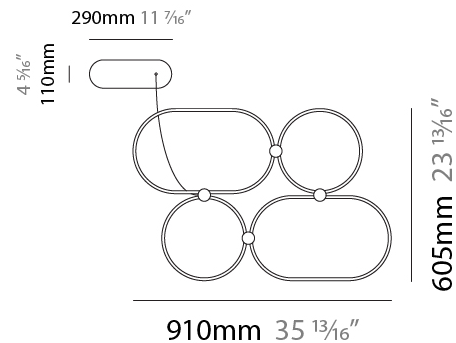

NONAME SUSPENSION

D41099-

base number   LED Dimming   Color Temperature   Finish Options

1. To build a product code in our configurator select the specify button on the base model # product page
2. To build a manual product code on this datasheet choose from the options listed below in blue font and add the suffix to the base model #

GENERAL

Series: NoName
Partner: Icone
Division: Design
Installation: Suspension
Product Type: Pendant
Mounting Location: Ceiling
Light Distribution: Direct

PHYSICAL

Shape: Abstract
Length (mm): 910
Length (in): 35 ¹³/₁₆"
Width (mm): 305
Width (in): 12
Height (mm): 30
Height (in): 1 ³/₁₆"
Max. Overall Height (mm): 2500
Max. Overall Height (in): 98 ⁷/₁₆"
Fixture Finish: [BLK / WHB / WHW / BKB / BRA / SBS](#)
Fixture Material: Aluminum

ELECTRICAL

Lamp Type: LED
Input Wattage (W): 51
Dimming: [Phase Dimming / 0-10V Dimming](#)
Driver Included: Yes
Driver Location: Integrated
Driver Class: Class 2
Input Voltage (V): 120 - 277
Output Voltage (V): 24

LED

Color Temperature (°K): 2700 / 3000
Max. Delivered Lumen (lm): 7050 / 7270
CRI: >80 CRI
Lamp Life (hrs): 50000

OPTICAL

RATINGS AND CERTIFICATIONS

Certified By: Certified for North American Standards
IP rating: IP20