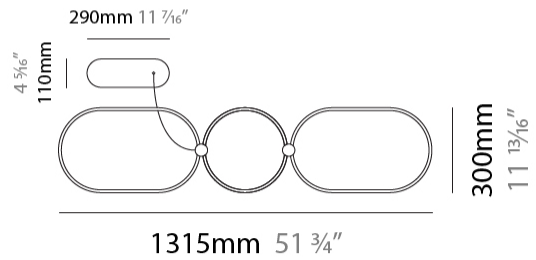

PROJECT	
TYPE	
SPECIFIER	
QUANTITY	
DATE	

NONAME SUSPENSION

D41096-

base number	LED	Color	Finish
	Dimming	Temperature	Options

1. To build a product code in our configurator select the specify button on the base model # product page
2. To build a manual product code on this datasheet choose from the options listed below in blue font and add the suffix to the base model #

GENERAL

Series: NoName
Partner: Icone
Division: Design
Installation: Suspension
Product Type: Pendant
Mounting Location: Ceiling
Light Distribution: Direct

PHYSICAL

Shape: Abstract
Length (mm): 1315
Length (in): 51 3/4
Width (mm): 300
Width (in): 11 13/16
Height (mm): 30
Height (in): 1 3/16
Max. Overall Height (mm): 2500
Max. Overall Height (in): 98 7/16
Fixture Finish: BLK / WHB / WHW / BKB / BRA / SBS
Fixture Material: Aluminum
Cable Details: 1500mm / 59 1/16"

ELECTRICAL

Lamp Type: LED
Input Wattage (W): 41.6
Dimming: Phase Dimming / 0-10V Dimming
Driver Included: Yes
Driver Location: Integrated
Driver Class: Class 2
Input Voltage (V): 120 - 277
Output Voltage (V): 24

LED

Color Temperature (°K): 2700 / 3000
Max. Delivered Lumen (lm): 5700 / 5880
CRI: >80 CRI
Lamp Life (hrs): 50000

OPTICAL

RATINGS AND CERTIFICATIONS

Certified By: Certified for North American Standards
IP rating: IP20