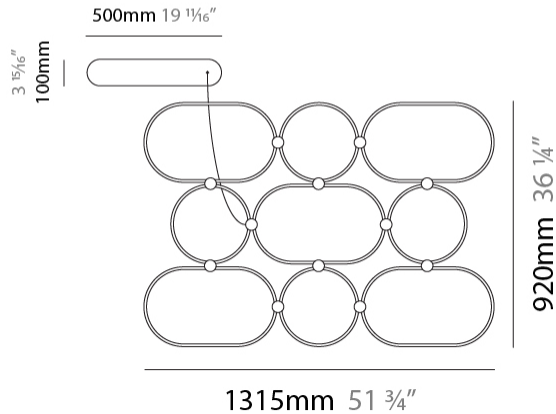

NONAME SUSPENSION

D41102-

base number   LED Dimming   Color Temperature   Finish Options

1. To build a product code in our configurator select the specify button on the base model # product page
2. To build a manual product code on this datasheet choose from the options listed below in blue font and add the suffix to the base model #

GENERAL

Series: NoName
Partner: Icone
Division: Design
Installation: Suspension
Product Type: Pendant
Mounting Location: Ceiling
Light Distribution: Direct

PHYSICAL

Shape: Abstract
Length (mm): 1315
Length (in): 51 3/4
Width (mm): 920
Width (in): 36 1/4
Height (mm): 30
Height (in): 1 3/16
Max. Overall Height (mm): 2500
Max. Overall Height (in): 98 7/16
Fixture Finish: [BLK / WHB / WHW / BKB / BRA / SBS](#)
Fixture Material: Aluminum

ELECTRICAL

Lamp Type: LED
Input Wattage (W): 116
Dimming: [Phase Dimming / 0-10V Dimming](#)
Driver Included: Yes
Driver Location: Integrated
Driver Class: Class 2
Input Voltage (V): 120 - 277
Output Voltage (V): 24

LED

[Color Temperature (°K): 2700 / 3000](#)
Max. Delivered Lumen (lm): 15900 / 16500
CRI: >80 CRI
Lamp Life (hrs): 50000

OPTICAL

RATINGS AND CERTIFICATIONS

Certified By: Certified for North American Standards
IP rating: IP20