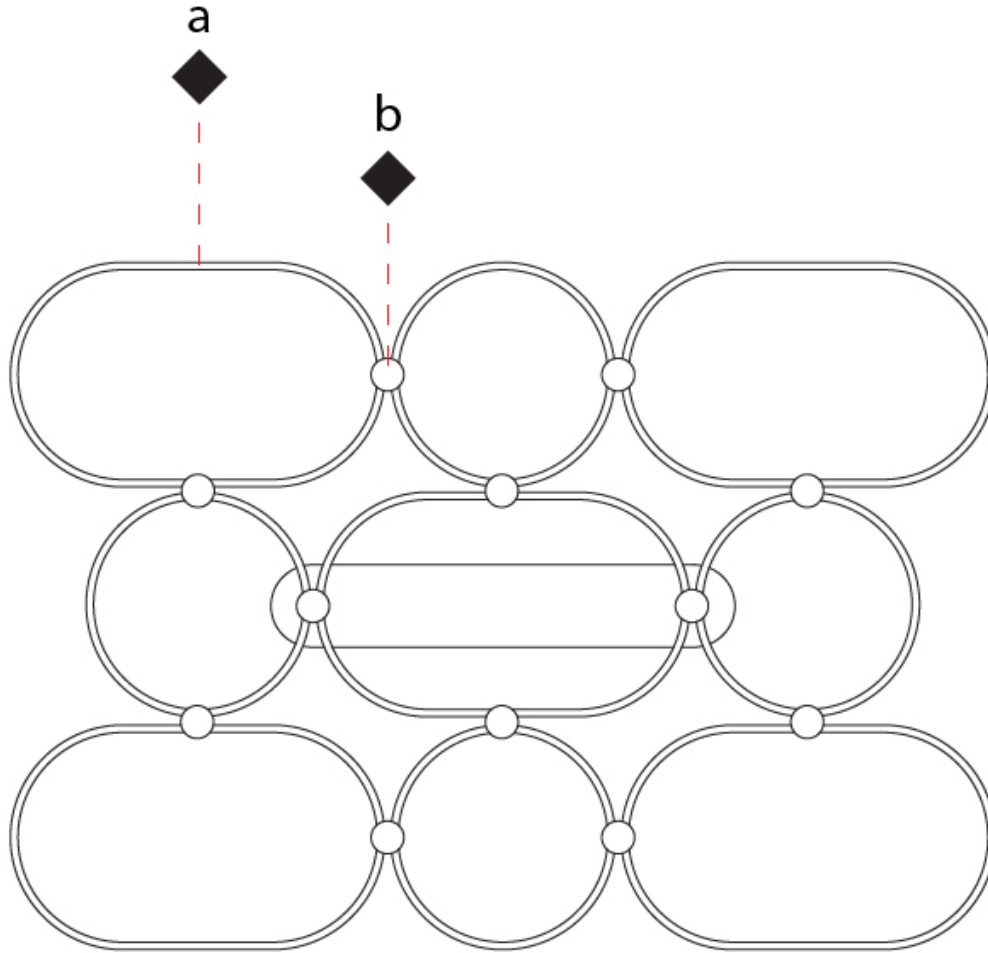

D42095-

PROJECT	_____
TYPE	_____
SPECIFIER	_____
QUANTITY	_____
DATE	_____

D