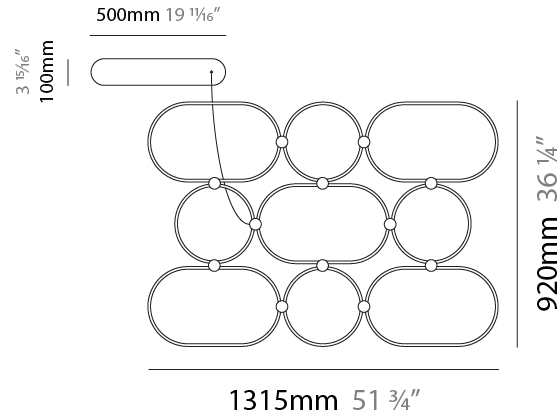

NONAME SUSPENSION

D41103-

base number   LED Dimming   Color Temperature   Finish Options

1. To build a product code in our configurator select the specify button on the base model # product page
2. To build a manual product code on this datasheet choose from the options listed below in blue font and add the suffix to the base model #

GENERAL

Series: NoName
Partner: Icone
Division: Design
Installation: Suspension
Product Type: Pendant
Mounting Location: Ceiling
Light Distribution: Indirect

PHYSICAL

Shape: Abstract
Length (mm): 1315
Length (in): 51 3/4
Width (mm): 920
Width (in): 36 1/4
Height (mm): 30
Height (in): 1 3/16
Max. Overall Height (mm): 2500
Max. Overall Height (in): 98 7/16
Fixture Finish: [BLK / WHB / WHW / BKB / BRA / SBS](#)
Fixture Material: Aluminum

ELECTRICAL

Lamp Type: LED
Input Wattage (W): 116
Dimming: [Phase Dimming / 0-10V Dimming](#)
Driver Included: Yes
Driver Location: Integrated
Driver Class: Class 2
Input Voltage (V): 120 - 277
Output Voltage (V): 24

LED

Color Temperature (°K): [2700 / 3000](#)
Max. Delivered Lumen (lm): 15900 / 16500
CRI: >80 CRI
Lamp Life (hrs): 50000

OPTICAL

RATINGS AND CERTIFICATIONS

Certified By: Certified for North American Standards
IP rating: IP20