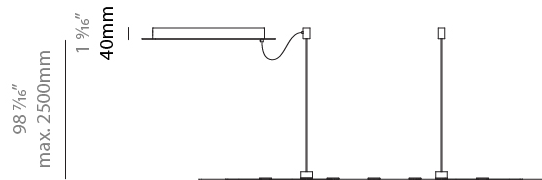

NONAME SUSPENSION

D41104-

base number   LED Dimming   Color Temperature   Finish Options

1. To build a product code in our configurator select the specify button on the base model # product page
2. To build a manual product code on this datasheet choose from the options listed below in blue font and add the suffix to the base model #

GENERAL

Series: NoName
Partner: Icone
Division: Design
Installation: Suspension
Product Type: Pendant
Mounting Location: Ceiling
Light Distribution: Direct / Indirect

PHYSICAL

Shape: Abstract
Length (mm): 1315
Length (in): 51 3/4
Width (mm): 920
Width (in): 36 1/4
Height (mm): 30
Height (in): 1 3/16
Max. Overall Height (mm): 2500
Max. Overall Height (in): 98 7/16
Fixture Finish: [BLK / WHB / WHW / BKB / BRA / SBS](#)
Fixture Material: Aluminum

ELECTRICAL

Lamp Type: LED
Input Wattage (W): 116
Dimming: [Phase Dimming / 0-10V Dimming](#)
Driver Included: Yes
Driver Location: Integrated
Driver Class: Class 2
Input Voltage (V): 120 - 277
Output Voltage (V): 24

LED

Color Temperature (°K): [2700 / 3000](#)
Max. Delivered Lumen (lm): 15900 / 16500
CRI: >80 CRI
Lamp Life (hrs): 50000

OPTICAL

RATINGS AND CERTIFICATIONS

Certified By: Certified for North American Standards
IP rating: IP20

PROJECT _____
TYPE _____
SPECIFIER _____
QUANTITY _____
DATE _____