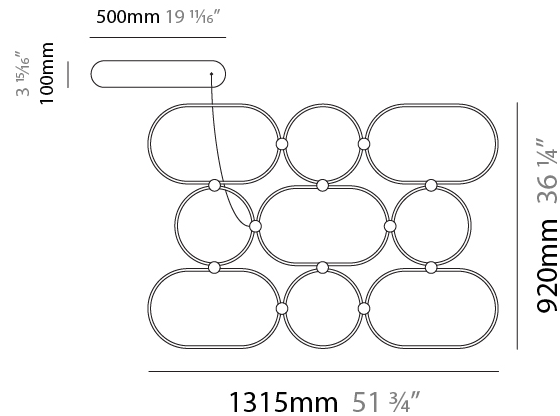

NONAME SUSPENSION

D41104-

base number   LED Dimming   Color Temperature   Finish Options

1. To build a product code in our configurator select the specify button on the base model # product page
2. To build a manual product code on this datasheet choose from the options listed below in blue font and add the suffix to the base model #

GENERAL

Series: NoName
Partner: Icone
Division: Design
Installation: Suspension
Product Type: Pendant
Mounting Location: Ceiling
Light Distribution: Direct / Indirect

PHYSICAL

Shape: Abstract
Length (mm): 1315
Length (in): 51 3/4
Width (mm): 920
Width (in): 36 1/4
Height (mm): 30
Height (in): 1 3/16
Max. Overall Height (mm): 2500
Max. Overall Height (in): 98 7/16
Fixture Finish: [BLK / WHB / WHW / BKB / BRA / SBS](#)
Fixture Material: Aluminum

ELECTRICAL

Lamp Type: LED
Input Wattage (W): 116
Dimming: [Phase Dimming / 0-10V Dimming](#)
Driver Included: Yes
Driver Location: Integrated
Driver Class: Class 2
Input Voltage (V): 120 - 277
Output Voltage (V): 24

LED

Color Temperature (°K): [2700 / 3000](#)
Max. Delivered Lumen (lm): 15900 / 16500
CRI: >80 CRI
Lamp Life (hrs): 50000

OPTICAL

RATINGS AND CERTIFICATIONS

Certified By: Certified for North American Standards
IP rating: IP20

PROJECT _____
TYPE _____
SPECIFIER _____
QUANTITY _____
DATE _____