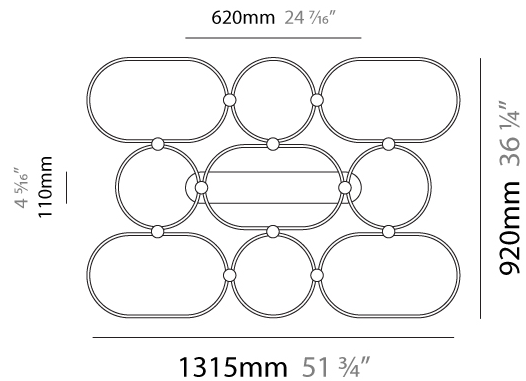

NONAME SURFACE

D42095-

base number   LED   Color   Finish
Dimming   Temperature   Options

1. To build a product code in our configurator select the specify button on the base model # product page
2. To build a manual product code on this datasheet choose from the options listed below in blue font and add the suffix to the base model #

GENERAL

Series: NoName
Partner: Icone
Division: Design
Installation: Surface
Product Type: Ceiling Surface
Mounting Location: Ceiling
Light Distribution: Direct / Indirect

PHYSICAL

Shape: Abstract
Length (mm): 1315
Length (in): 51 ³/₄
Width (mm): 920
Width (in): 36 ¹/₄
Height (mm): 30
Height (in): 1 ³/₁₆
[Fixture Finish: BLK / WHB / WHW / BKB / BRA / SBS](#)
Fixture Material: Aluminum

ELECTRICAL

Lamp Type: LED
Input Wattage (W): 116
[Dimming: Phase Dimming / 0-10V Dimming](#)
Driver Included: Yes
Driver Location: Integrated
Driver Class: Class 2
Input Voltage (V): 120 - 277
Output Voltage (V): 24

LED

[Color Temperature (°K): 2700 / 3000](#)
Max. Delivered Lumen (lm): 15900 / 16500
CRI: >80 CRI
Lamp Life (hrs): 50000

OPTICAL

RATINGS AND CERTIFICATIONS

Certified By: Certified for North American Standards
IP rating: IP20