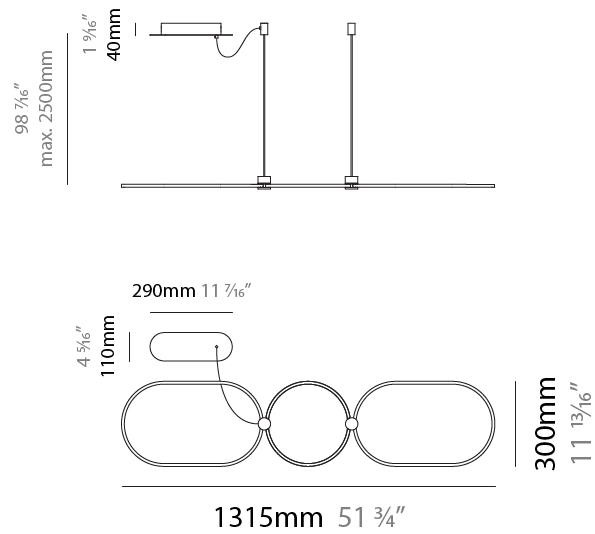

NONAME SUSPENSION

D41097-

base number   LED Dimming   Color Temperature   Finish Options

1. To build a product code in our configurator select the specify button on the base model # product page
2. To build a manual product code on this datasheet choose from the options listed below in blue font and add the suffix to the base model #

GENERAL

Series: NoName
Partner: Icone
Division: Design
Installation: Suspension
Product Type: Pendant
Mounting Location: Ceiling
Light Distribution: Indirect

PHYSICAL

Shape: Abstract
Length (mm): 1315
Length (in): 51 3/4
Width (mm): 300
Width (in): 11 13/16
Max. Overall Height (mm): 2500
Max. Overall Height (in): 98 7/16
Fixture Finish: [BLK / WHB / WHW / BKB / BRA / SBS](#)
Fixture Material: Aluminum
Cable Details: 1500mm / 59 1/16"

ELECTRICAL

Lamp Type: LED
Input Wattage (W): 41.6
Dimming: [Phase Dimming / 0-10V Dimming](#)
Driver Included: Yes
Driver Location: Integrated
Driver Class: Class 2
Input Voltage (V): 120 - 277
Output Voltage (V): 24

LED

Color Temperature (°K): [2700 / 3000](#)
Max. Delivered Lumen (lm): 5700 / 5880
CRI: >80 CRI
Lamp Life (hrs): 50000

OPTICAL

RATINGS AND CERTIFICATIONS

Certified By: Certified for North American Standards
IP rating: IP20

PROJECT
TYPE
SPECIFIER
QUANTITY
DATE