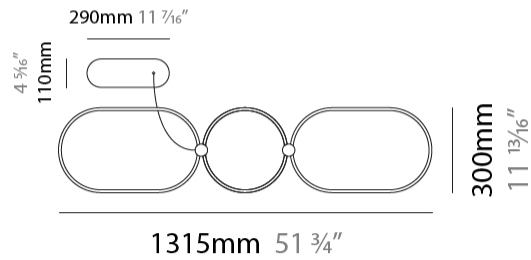

PROJECT	_____
TYPE	_____
SPECIFIER	_____
QUANTITY	_____
DATE	_____

NONAME SUSPENSION

D41096-

base number	LED	Color	Finish
	Dimming	Temperature	Options

1. To build a product code in our configurator select the specify button on the base model # product page
2. To build a manual product code on this datasheet choose from the options listed below in blue font and add the suffix to the base model #

GENERAL

Series: NoName
Partner: Icone
Division: Design
Installation: Suspension
Product Type: Pendant
Mounting Location: Ceiling
Light Distribution: Direct

PHYSICAL

Shape: Abstract
Length (mm): 1315
Length (in): 51 3/4
Width (mm): 300
Width (in): 11 13/16
Height (mm): 30
Height (in): 1 3/16
Max. Overall Height (mm): 2500
Max. Overall Height (in): 98 7/16
Fixture Finish: BLK / WHB / WHW / BKB / BRA / SBS
Fixture Material: Aluminum
Cable Details: 1500mm / 59 1/16"

ELECTRICAL

Lamp Type: LED
Input Wattage (W): 41.6
Dimming: Phase Dimming / 0-10V Dimming
Driver Included: Yes
Driver Location: Integrated
Driver Class: Class 2
Input Voltage (V): 120 - 277
Output Voltage (V): 24

LED

Color Temperature (°K): 2700 / 3000
Max. Delivered Lumen (lm): 5700 / 5880
CRI: >80 CRI
Lamp Life (hrs): 50000

OPTICAL

RATINGS AND CERTIFICATIONS

Certified By: Certified for North American Standards
IP rating: IP20