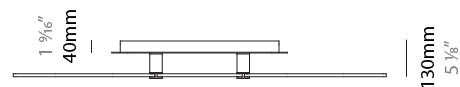

NONAME SURFACE

D42093-

base number   LED Dimming   Color Temperature   Finish Options

1. To build a product code in our configurator select the specify button on the base model # product page
2. To build a manual product code on this datasheet choose from the options listed below in blue font and add the suffix to the base model #

GENERAL

Series: NoName
Partner: Icone
Division: Design
Installation: Surface
Product Type: Ceiling Surface
Mounting Location: Ceiling
Light Distribution: Direct / Indirect

PHYSICAL

Shape: Abstract
Length (mm): 1315
Length (in): 51 3/4
Width (mm): 300
Width (in): 11 13/16
Height (mm): 30
Height (in): 1 3/16
Fixture Finish: [BLK](#) / [WHB](#) / [WHW](#) / [BKB](#) / [BRA](#) / [SBS](#)
Fixture Material: Aluminum

ELECTRICAL

Lamp Type: LED
Input Wattage (W): 41.6
Dimming: [Phase Dimming](#) / [0-10V Dimming](#)
Driver Included: Yes
Driver Location: Integrated
Driver Class: Class 2
Input Voltage (V): 120 - 277
Output Voltage (V): 24

LED

Color Temperature (°K): [2700](#) / [3000](#)
Max. Delivered Lumen (lm): 5700 / 5800
CRI: >80 CRI
Lamp Life (hrs): 50000

OPTICAL

RATINGS AND CERTIFICATIONS

Certified By: Certified for North American Standards
IP rating: IP20

PROJECT
TYPE
SPECIFIER
QUANTITY
DATE