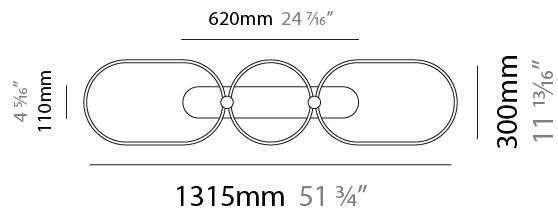

NONAME SURFACE

D42093-

base number   LED Dimming   Color Temperature   Finish Options

1. To build a product code in our configurator select the specify button on the base model # product page
2. To build a manual product code on this datasheet choose from the options listed below in blue font and add the suffix to the base model #

GENERAL

Series: NoName
Partner: Icone
Division: Design
Installation: Surface
Product Type: Ceiling Surface
Mounting Location: Ceiling
Light Distribution: Direct / Indirect

PHYSICAL

Shape: Abstract
Length (mm): 1315
Length (in): 51 3/4
Width (mm): 300
Width (in): 11 13/16
Height (mm): 30
Height (in): 1 3/16
Fixture Finish: [BLK](#) / [WHB](#) / [WHW](#) / [BKB](#) / [BRA](#) / [SBS](#)
Fixture Material: Aluminum

ELECTRICAL

Lamp Type: LED
Input Wattage (W): 41.6
Dimming: [Phase Dimming](#) / [0-10V Dimming](#)
Driver Included: Yes
Driver Location: Integrated
Driver Class: Class 2
Input Voltage (V): 120 - 277
Output Voltage (V): 24

LED

Color Temperature (°K): [2700](#) / [3000](#)
Max. Delivered Lumen (lm): 5700 / 5800
CRI: >80 CRI
Lamp Life (hrs): 50000

OPTICAL

RATINGS AND CERTIFICATIONS

Certified By: Certified for North American Standards
IP rating: IP20

PROJECT
TYPE
SPECIFIER
QUANTITY
DATE