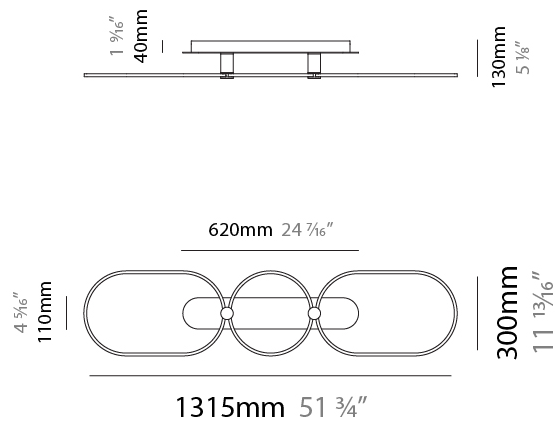

NONAME SURFACE

D42096-

base number   LED Dimming   Color Temperature   Finish Options

1. To build a product code in our configurator select the specify button on the base model # product page
2. To build a manual product code on this datasheet choose from the options listed below in blue font and add the suffix to the base model #

GENERAL

Series: NoName
Partner: Icone
Division: Design
Installation: Surface
Product Type: Ceiling Surface
Mounting Location: Ceiling
Light Distribution: Direct

PHYSICAL

Shape: Abstract
Length (mm): 1315
Length (in): 51 ³/₄
Width (mm): 300
Width (in): 11 ¹³/₁₆
Height (mm): 30
Height (in): 1 ³/₁₆
[Fixture Finish: BLK / WHB / WHW / BKB / BRA / SBS](#)
Fixture Material: Aluminum

ELECTRICAL

Lamp Type: LED
Input Wattage (W): 41.6
[Dimming: Phase Dimming / 0-10V Dimming](#)
Driver Included: Yes
Driver Class: Class 2
Input Voltage (V): 120 - 277
Output Voltage (V): 24

LED

[Color Temperature (°K): 2700 / 3000](#)
Max. Delivered Lumen (lm): 5700 / 5800
CRI: >80 CRI
Lamp Life (hrs): 50000

OPTICAL

RATINGS AND CERTIFICATIONS

Certified By: Certified for North American Standards
IP rating: IP20

PROJECT
TYPE
SPECIFIER
QUANTITY
DATE