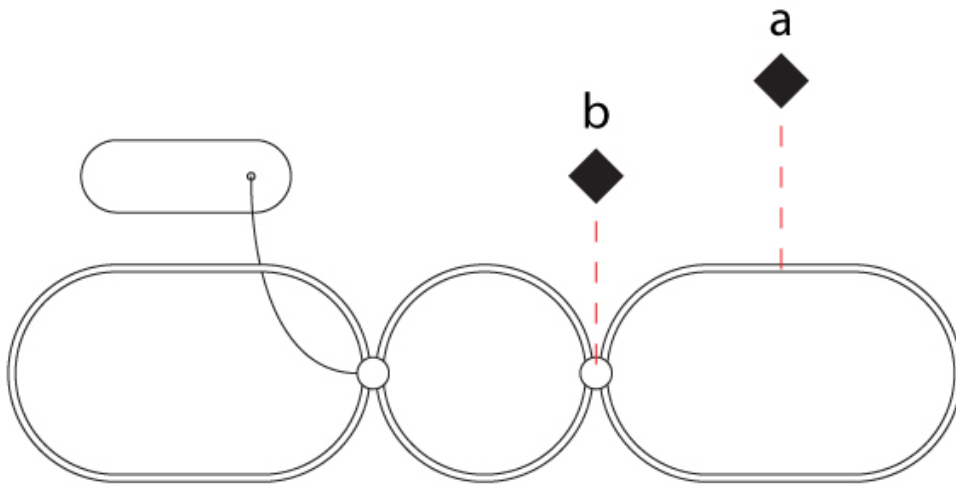

D41098-

PROJECT

TYPE

SPECIFIER

QUANTITY

DATE

D