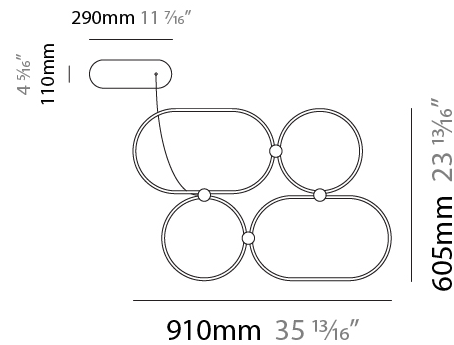

PROJECT	_____
TYPE	_____
SPECIFIER	_____
QUANTITY	_____
DATE	_____

NONAME SUSPENSION

D41099-

base number	LED	Color	Finish
	Dimming	Temperature	Options

1. To build a product code in our configurator select the specify button on the base model # product page
2. To build a manual product code on this datasheet choose from the options listed below in blue font and add the suffix to the base model #

GENERAL

Series: NoName
Partner: Icone
Division: Design
Installation: Suspension
Product Type: Pendant
Mounting Location: Ceiling
Light Distribution: Direct

PHYSICAL

Shape: Abstract
Length (mm): 910
Length (in): 35 ¹³/₁₆"
Width (mm): 305
Width (in): 12
Height (mm): 30
Height (in): 1 ³/₁₆"
Max. Overall Height (mm): 2500
Max. Overall Height (in): 98 ⁷/₁₆"
Fixture Finish: BLK / WHB / WHW / BKB / BRA / SBS
Fixture Material: Aluminum

ELECTRICAL

Lamp Type: LED
Input Wattage (W): 51
Dimming: Phase Dimming / 0-10V Dimming
Driver Included: Yes
Driver Location: Integrated
Driver Class: Class 2
Input Voltage (V): 120 - 277
Output Voltage (V): 24

LED

Color Temperature (°K): 2700 / 3000
Max. Delivered Lumen (lm): 7050 / 7270
CRI: >80 CRI
Lamp Life (hrs): 50000

OPTICAL

RATINGS AND CERTIFICATIONS

Certified By: Certified for North American Standards
IP rating: IP20