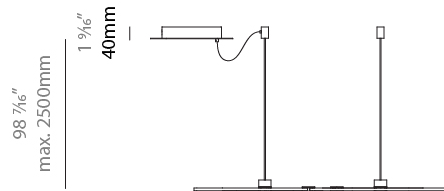

NONAME SUSPENSION

D41099-

base number LED Dimming Color Temperature Finish Options

1. To build a product code in our configurator select the specify button on the base model # product page
2. To build a manual product code on this datasheet choose from the options listed below in blue font and add the suffix to the base model #

GENERAL

Series: NoName
Partner: Icone
Division: Design
Installation: Suspension
Product Type: Pendant
Mounting Location: Ceiling
Light Distribution: Direct

PHYSICAL

Shape: Abstract
Length (mm): 910
Length (in): 35 ¹³/₁₆"
Width (mm): 305
Width (in): 12
Height (mm): 30
Height (in): 1 ³/₁₆"
Max. Overall Height (mm): 2500
Max. Overall Height (in): 98 ⁷/₁₆"
Fixture Finish: [BLK / WHB / WHW / BKB / BRA / SBS](#)
Fixture Material: Aluminum

ELECTRICAL

Lamp Type: LED
Input Wattage (W): 51
Dimming: [Phase Dimming / 0-10V Dimming](#)
Driver Included: Yes
Driver Location: Integrated
Driver Class: Class 2
Input Voltage (V): 120 - 277
Output Voltage (V): 24

LED

Color Temperature (°K): 2700 / 3000
Max. Delivered Lumen (lm): 7050 / 7270
CRI: >80 CRI
Lamp Life (hrs): 50000

OPTICAL

RATINGS AND CERTIFICATIONS

Certified By: Certified for North American Standards
IP rating: IP20