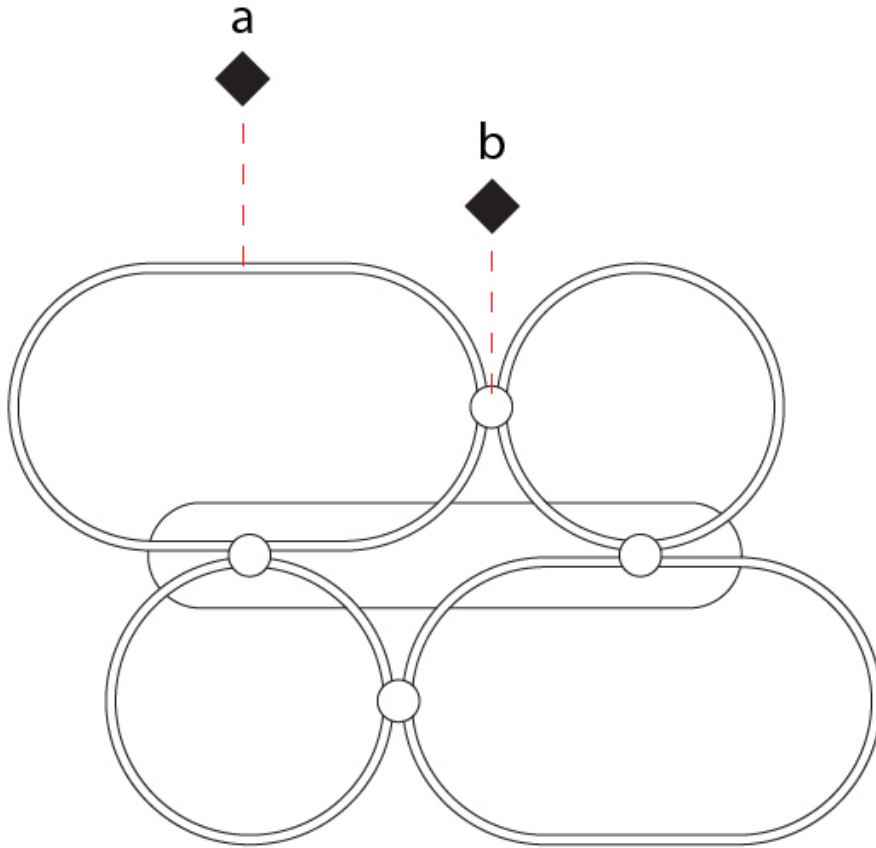

PROJECT	_____
TYPE	_____
SPECIFIER	_____
QUANTITY	_____
DATE	_____