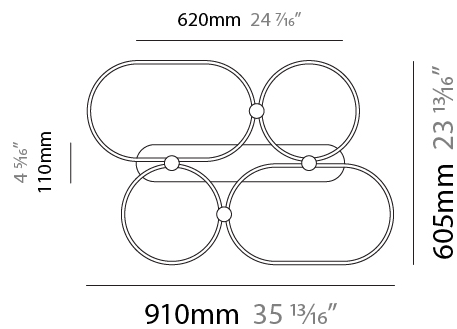

PROJECT	_____
TYPE	_____
SPECIFIER	_____
QUANTITY	_____
DATE	_____

NONAME SURFACE

D42097- : D42097-DV-30K-BLK

base number	LED Dimming	Color Temperature	Finish Options

1. To build a product code in our configurator select the specify button on the base model # product page
2. To build a manual product code on this datasheet choose from the options listed below in blue font and add the suffix to the base model #

GENERAL

Series: NoName
Partner: Icone
Division: Design
Installation: Surface
Product Type: Ceiling Surface
Mounting Location: Ceiling
Light Distribution: Direct

PHYSICAL

Shape: Abstract
Length (mm): 910
Length (in): 35 ¹³/₁₆
Width (mm): 605
Width (in): 23 ¹³/₁₆
Height (mm): 30
Height (in): 1 ³/₁₆
Fixture Finish: BLK / WHB / WHW / BKB / BRA / SBS
Fixture Material: Aluminum

ELECTRICAL

Lamp Type: LED
Input Wattage (W): 51
Dimming: Phase Dimming / 0-10V Dimming
Driver Included: Yes
Driver Location: Integrated
Driver Class: Class 2
Input Voltage (V): 120 - 277
Output Voltage (V): 24

LED

Color Temperature (°K): 2700 / 3000
Max. Delivered Lumen (lm): 7050 / 7270
CRI: >80 CRI
Lamp Life (hrs): 50000

OPTICAL

RATINGS AND CERTIFICATIONS

Certified By: Certified for North American Standards
IP rating: IP20