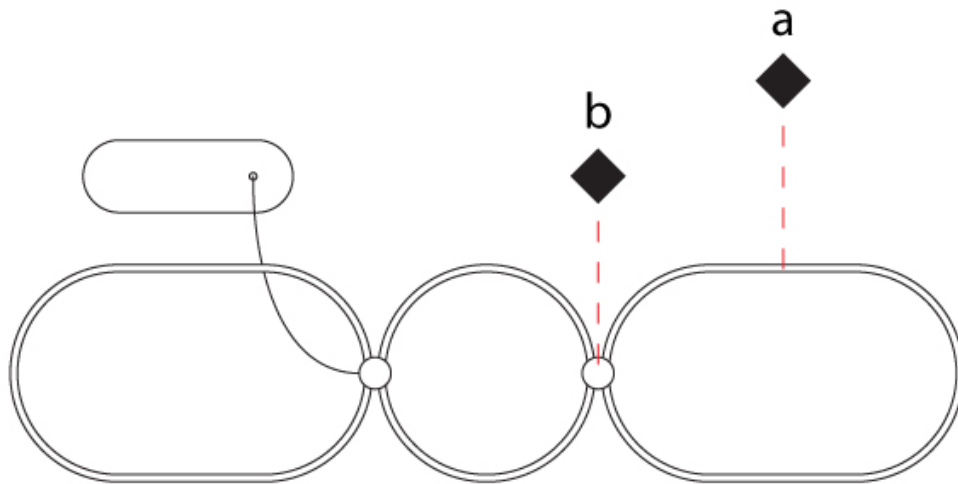

D41096-

PROJECT	_____
TYPE	_____
SPECIFIER	_____
QUANTITY	_____
DATE	_____

D