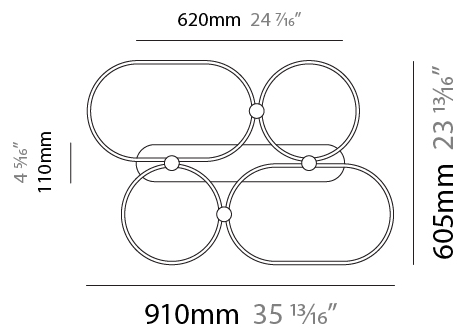

PROJECT	_____
TYPE	_____
SPECIFIER	_____
QUANTITY	_____
DATE	_____

NONAME SURFACE

D42097-

base number	LED	Color	Finish
	Dimming	Temperature	Options

1. To build a product code in our configurator select the specify button on the base model # product page
2. To build a manual product code on this datasheet choose from the options listed below in blue font and add the suffix to the base model #

GENERAL

Series: NoName
Partner: Icone
Division: Design
Installation: Surface
Product Type: Ceiling Surface
Mounting Location: Ceiling
Light Distribution: Direct

PHYSICAL

Shape: Abstract
Length (mm): 910
Length (in): 35 ¹³/₁₆
Width (mm): 605
Width (in): 23 ¹³/₁₆
Height (mm): 30
Height (in): 1 ³/₁₆
Fixture Finish: BLK / WHB / WHW / BKB / BRA / SBS
Fixture Material: Aluminum

ELECTRICAL

Lamp Type: LED
Input Wattage (W): 51
Dimming: Phase Dimming / 0-10V Dimming
Driver Included: Yes
Driver Location: Integrated
Driver Class: Class 2
Input Voltage (V): 120 - 277
Output Voltage (V): 24

LED

Color Temperature (°K): 2700 / 3000
Max. Delivered Lumen (lm): 7050 / 7270
CRI: >80 CRI
Lamp Life (hrs): 50000

OPTICAL

RATINGS AND CERTIFICATIONS

Certified By: Certified for North American Standards
IP rating: IP20