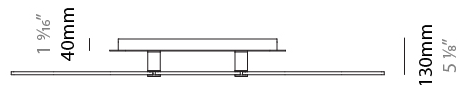

NONAME SURFACE

D42096-

base number   LED Dimming   Color Temperature   Finish Options

1. To build a product code in our configurator select the specify button on the base model # product page
2. To build a manual product code on this datasheet choose from the options listed below in blue font and add the suffix to the base model #

GENERAL

Series: NoName
Partner: Icone
Division: Design
Installation: Surface
Product Type: Ceiling Surface
Mounting Location: Ceiling
Light Distribution: Direct

PHYSICAL

Shape: Abstract
Length (mm): 1315
Length (in): 51 ³/₄
Width (mm): 300
Width (in): 11 ¹³/₁₆
Height (mm): 30
Height (in): 1 ³/₁₆
[Fixture Finish: BLK / WHB / WHW / BKB / BRA / SBS](#)
Fixture Material: Aluminum

ELECTRICAL

Lamp Type: LED
Input Wattage (W): 41.6
[Dimming: Phase Dimming / 0-10V Dimming](#)
Driver Included: Yes
Driver Class: Class 2
Input Voltage (V): 120 - 277
Output Voltage (V): 24

LED

[Color Temperature (°K): 2700 / 3000](#)
Max. Delivered Lumen (lm): 5700 / 5800
CRI: >80 CRI
Lamp Life (hrs): 50000

OPTICAL

RATINGS AND CERTIFICATIONS

Certified By: Certified for North American Standards
IP rating: IP20

PROJECT
TYPE
SPECIFIER
QUANTITY
DATE