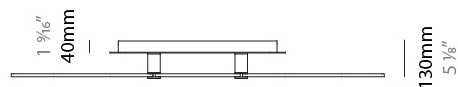

PROJECT	_____
TYPE	_____
SPECIFIER	_____
QUANTITY	_____
DATE	_____

NONAME SURFACE

D42096-

base number	LED	Color	Finish
	Dimming	Temperature	Options

1. To build a product code in our configurator select the specify button on the base model # product page
2. To build a manual product code on this datasheet choose from the options listed below in blue font and add the suffix to the base model #

GENERAL

Series: NoName
Partner: Icone
Division: Design
Installation: Surface
Product Type: Ceiling Surface
Mounting Location: Ceiling
Light Distribution: Direct

PHYSICAL

Shape: Abstract
Length (mm): 1315
Length (in): 51 3/4
Width (mm): 300
Width (in): 11 13/16
Height (mm): 30
Height (in): 1 3/16
Fixture Finish: BLK / WHB / WHW / BKB / BRA / SBS
Fixture Material: Aluminum

ELECTRICAL

Lamp Type: LED
Input Wattage (W): 41.6
Dimming: Phase Dimming / 0-10V Dimming
Driver Included: Yes
Driver Class: Class 2
Input Voltage (V): 120 - 277
Output Voltage (V): 24

LED

Color Temperature (°K): 2700 / 3000
Max. Delivered Lumen (lm): 5700 / 5800
CRI: >80 CRI
Lamp Life (hrs): 50000

OPTICAL

RATINGS AND CERTIFICATIONS

Certified By: Certified for North American Standards
IP rating: IP20