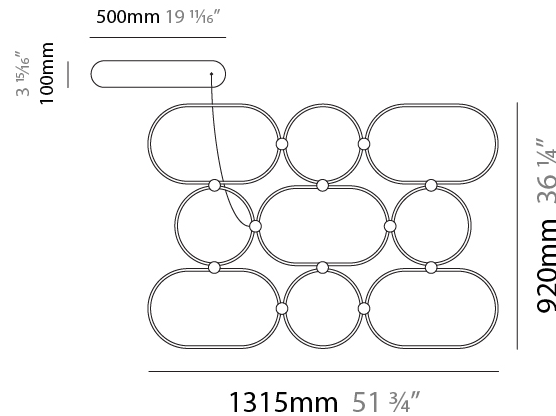

NONAME SUSPENSION

D41102-

base number   LED Dimming   Color Temperature   Finish Options

1. To build a product code in our configurator select the specify button on the base model # product page
2. To build a manual product code on this datasheet choose from the options listed below in blue font and add the suffix to the base model #

GENERAL

Series: NoName
Partner: Icone
Division: Design
Installation: Suspension
Product Type: Pendant
Mounting Location: Ceiling
Light Distribution: Direct

PHYSICAL

Shape: Abstract
Length (mm): 1315
Length (in): 51 3/4
Width (mm): 920
Width (in): 36 1/4
Height (mm): 30
Height (in): 1 3/16
Max. Overall Height (mm): 2500
Max. Overall Height (in): 98 7/16
Fixture Finish: [BLK / WHB / WHW / BKB / BRA / SBS](#)
Fixture Material: Aluminum

ELECTRICAL

Lamp Type: LED
Input Wattage (W): 116
Dimming: [Phase Dimming / 0-10V Dimming](#)
Driver Included: Yes
Driver Location: Integrated
Driver Class: Class 2
Input Voltage (V): 120 - 277
Output Voltage (V): 24

LED

[Color Temperature (°K): 2700 / 3000](#)
Max. Delivered Lumen (lm): 15900 / 16500
CRI: >80 CRI
Lamp Life (hrs): 50000

OPTICAL

RATINGS AND CERTIFICATIONS

Certified By: Certified for North American Standards
IP rating: IP20