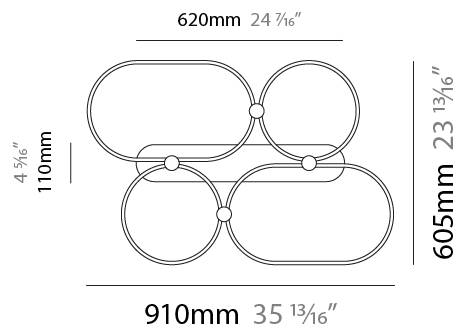

NONAME SURFACE

D42097-

base number   LED   Color   Finish
Dimming   Temperature   Options

1. To build a product code in our configurator select the specify button on the base model # product page
2. To build a manual product code on this datasheet choose from the options listed below in blue font and add the suffix to the base model #

GENERAL

Series: NoName
Partner: Icone
Division: Design
Installation: Surface
Product Type: Ceiling Surface
Mounting Location: Ceiling
Light Distribution: Direct

PHYSICAL

Shape: Abstract
Length (mm): 910
Length (in): 35 ¹³/₁₆"
Width (mm): 605
Width (in): 23 ¹³/₁₆"
Height (mm): 30
Height (in): 1 ³/₁₆"
Fixture Finish: [BLK](#) / [WHB](#) / [WHW](#) / [BKB](#) / [BRA](#) / [SBS](#)
Fixture Material: Aluminum

ELECTRICAL

Lamp Type: LED
Input Wattage (W): 51
Dimming: [Phase Dimming](#) / [0-10V Dimming](#)
Driver Included: Yes
Driver Location: Integrated
Driver Class: Class 2
Input Voltage (V): 120 - 277
Output Voltage (V): 24

LED

Color Temperature (°K): [2700](#) / [3000](#)
Max. Delivered Lumen (lm): 7050 / 7270
CRI: >80 CRI
Lamp Life (hrs): 50000

OPTICAL

RATINGS AND CERTIFICATIONS

Certified By: Certified for North American Standards
IP rating: IP20

PROJECT	_____
TYPE	_____
SPECIFIER	_____
QUANTITY	_____
DATE	_____