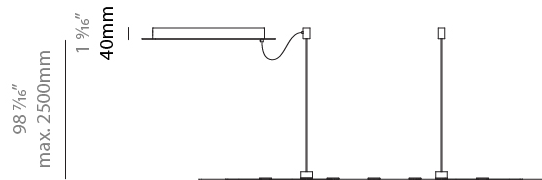

NONAME SUSPENSION

D41102-

base number   LED Dimming   Color Temperature   Finish Options

1. To build a product code in our configurator select the specify button on the base model # product page
2. To build a manual product code on this datasheet choose from the options listed below in blue font and add the suffix to the base model #

GENERAL

Series: NoName
Partner: Icone
Division: Design
Installation: Suspension
Product Type: Pendant
Mounting Location: Ceiling
Light Distribution: Direct

PHYSICAL

Shape: Abstract
Length (mm): 1315
Length (in): 51 3/4
Width (mm): 920
Width (in): 36 1/4
Height (mm): 30
Height (in): 1 3/16
Max. Overall Height (mm): 2500
Max. Overall Height (in): 98 7/16
Fixture Finish: [BLK / WHB / WHW / BKB / BRA / SBS](#)
Fixture Material: Aluminum

ELECTRICAL

Lamp Type: LED
Input Wattage (W): 116
Dimming: [Phase Dimming / 0-10V Dimming](#)
Driver Included: Yes
Driver Location: Integrated
Driver Class: Class 2
Input Voltage (V): 120 - 277
Output Voltage (V): 24

LED

[Color Temperature (°K): 2700 / 3000](#)
Max. Delivered Lumen (lm): 15900 / 16500
CRI: >80 CRI
Lamp Life (hrs): 50000

OPTICAL

RATINGS AND CERTIFICATIONS

Certified By: Certified for North American Standards
IP rating: IP20