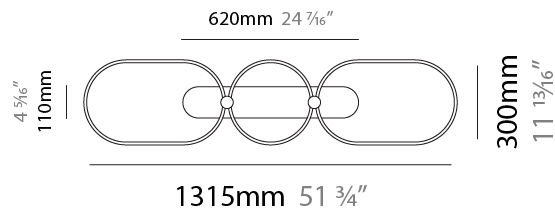

PROJECT	_____
TYPE	_____
SPECIFIER	_____
QUANTITY	_____
DATE	_____

NONAME SURFACE

D42096-

base number	LED	Color	Finish
	Dimming	Temperature	Options

1. To build a product code in our configurator select the specify button on the base model # product page
2. To build a manual product code on this datasheet choose from the options listed below in blue font and add the suffix to the base model #

GENERAL

Series: NoName
Partner: Icone
Division: Design
Installation: Surface
Product Type: Ceiling Surface
Mounting Location: Ceiling
Light Distribution: Direct

PHYSICAL

Shape: Abstract
Length (mm): 1315
Length (in): 51 3/4
Width (mm): 300
Width (in): 11 13/16
Height (mm): 30
Height (in): 1 3/16
Fixture Finish: BLK / WHB / WHW / BKB / BRA / SBS
Fixture Material: Aluminum

ELECTRICAL

Lamp Type: LED
Input Wattage (W): 41.6
Dimming: Phase Dimming / 0-10V Dimming
Driver Included: Yes
Driver Class: Class 2
Input Voltage (V): 120 - 277
Output Voltage (V): 24

LED

Color Temperature (°K): 2700 / 3000
Max. Delivered Lumen (lm): 5700 / 5800
CRI: >80 CRI
Lamp Life (hrs): 50000

OPTICAL

RATINGS AND CERTIFICATIONS

Certified By: Certified for North American Standards
IP rating: IP20