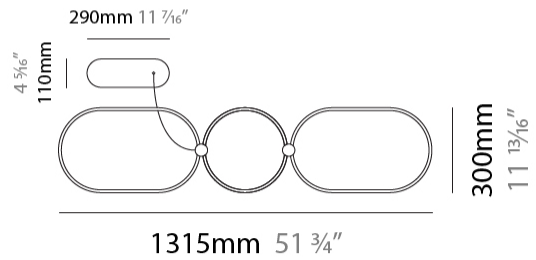

PROJECT	_____
TYPE	_____
SPECIFIER	_____
QUANTITY	_____
DATE	_____

NONAME SUSPENSION

D41096-

base number	LED	Color	Finish
	Dimming	Temperature	Options

1. To build a product code in our configurator select the specify button on the base model # product page
2. To build a manual product code on this datasheet choose from the options listed below in blue font and add the suffix to the base model #

GENERAL

Series: NoName
Partner: Icone
Division: Design
Installation: Suspension
Product Type: Pendant
Mounting Location: Ceiling
Light Distribution: Direct

PHYSICAL

Shape: Abstract
Length (mm): 1315
Length (in): 51 3/4
Width (mm): 300
Width (in): 11 13/16
Height (mm): 30
Height (in): 1 3/16
Max. Overall Height (mm): 2500
Max. Overall Height (in): 98 7/16
Fixture Finish: BLK / WHB / WHW / BKB / BRA / SBS
Fixture Material: Aluminum
Cable Details: 1500mm / 59 1/16"

ELECTRICAL

Lamp Type: LED
Input Wattage (W): 41.6
Dimming: Phase Dimming / 0-10V Dimming
Driver Included: Yes
Driver Location: Integrated
Driver Class: Class 2
Input Voltage (V): 120 - 277
Output Voltage (V): 24

LED

Color Temperature (°K): 2700 / 3000
Max. Delivered Lumen (lm): 5700 / 5880
CRI: >80 CRI
Lamp Life (hrs): 50000

OPTICAL

RATINGS AND CERTIFICATIONS

Certified By: Certified for North American Standards
IP rating: IP20