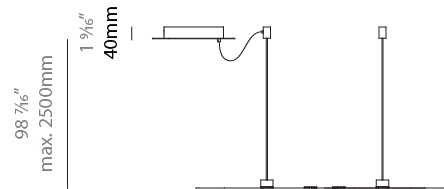

PROJECT	_____
TYPE	_____
SPECIFIER	_____
QUANTITY	_____
DATE	_____

NONAME SUSPENSION

D41099-

base number	LED	Color	Finish
	Dimming	Temperature	Options

1. To build a product code in our configurator select the specify button on the base model # product page
2. To build a manual product code on this datasheet choose from the options listed below in blue font and add the suffix to the base model #

GENERAL

Series: NoName
Partner: Icone
Division: Design
Installation: Suspension
Product Type: Pendant
Mounting Location: Ceiling
Light Distribution: Direct

PHYSICAL

Shape: Abstract
Length (mm): 910
Length (in): 35 ¹³/₁₆"
Width (mm): 305
Width (in): 12
Height (mm): 30
Height (in): 1 ³/₁₆"
Max. Overall Height (mm): 2500
Max. Overall Height (in): 98 ⁷/₁₆"
Fixture Finish: BLK / WHB / WHW / BKB / BRA / SBS
Fixture Material: Aluminum

ELECTRICAL

Lamp Type: LED
Input Wattage (W): 51
Dimming: Phase Dimming / 0-10V Dimming
Driver Included: Yes
Driver Location: Integrated
Driver Class: Class 2
Input Voltage (V): 120 - 277
Output Voltage (V): 24

LED

Color Temperature (°K): 2700 / 3000
Max. Delivered Lumen (lm): 7050 / 7270
CRI: >80 CRI
Lamp Life (hrs): 50000

OPTICAL

RATINGS AND CERTIFICATIONS

Certified By: Certified for North American Standards
IP rating: IP20