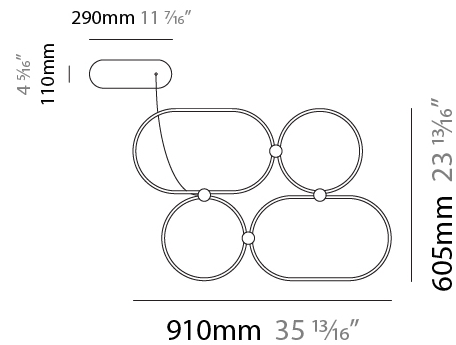

NONAME SUSPENSION

D41099-

base number LED Dimming Color Temperature Finish Options

1. To build a product code in our configurator select the specify button on the base model # product page
2. To build a manual product code on this datasheet choose from the options listed below in blue font and add the suffix to the base model #

GENERAL

Series: NoName
Partner: Icone
Division: Design
Installation: Suspension
Product Type: Pendant
Mounting Location: Ceiling
Light Distribution: Direct

PHYSICAL

Shape: Abstract
Length (mm): 910
Length (in): 35 ¹³/₁₆"
Width (mm): 305
Width (in): 12
Height (mm): 30
Height (in): 1 ³/₁₆"
Max. Overall Height (mm): 2500
Max. Overall Height (in): 98 ⁷/₁₆"
Fixture Finish: [BLK / WHB / WHW / BKB / BRA / SBS](#)
Fixture Material: Aluminum

ELECTRICAL

Lamp Type: LED
Input Wattage (W): 51
Dimming: [Phase Dimming / 0-10V Dimming](#)
Driver Included: Yes
Driver Location: Integrated
Driver Class: Class 2
Input Voltage (V): 120 - 277
Output Voltage (V): 24

LED

Color Temperature (°K): 2700 / 3000
Max. Delivered Lumen (lm): 7050 / 7270
CRI: >80 CRI
Lamp Life (hrs): 50000

OPTICAL

RATINGS AND CERTIFICATIONS

Certified By: Certified for North American Standards
IP rating: IP20