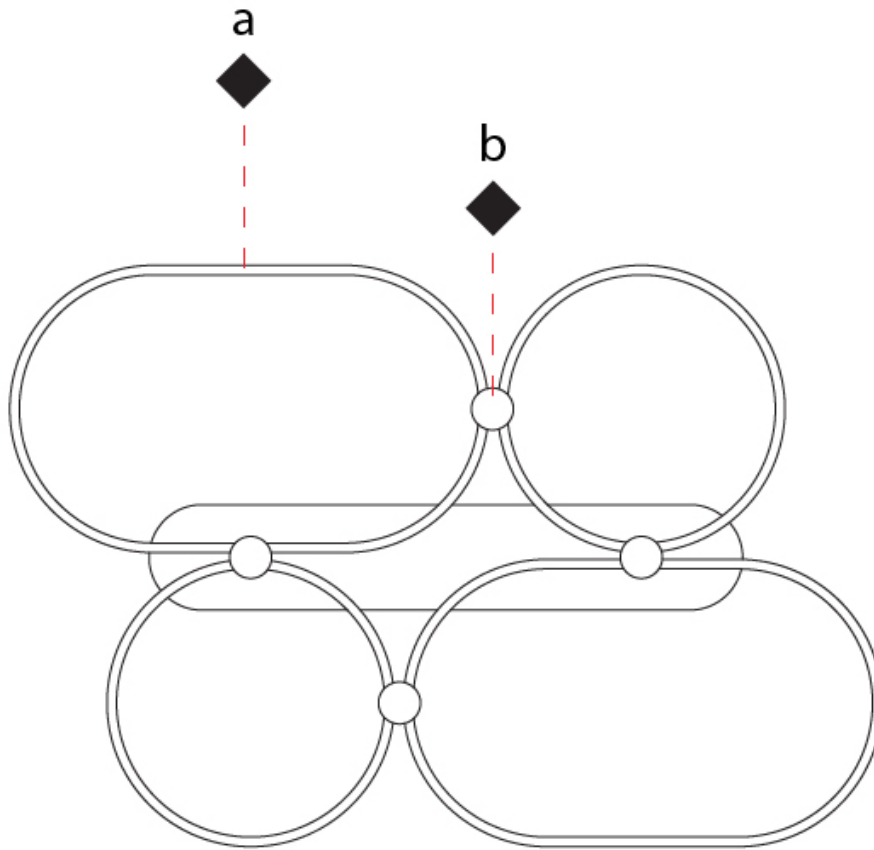

PROJECT	_____
TYPE	_____
SPECIFIER	_____
QUANTITY	_____
DATE	_____