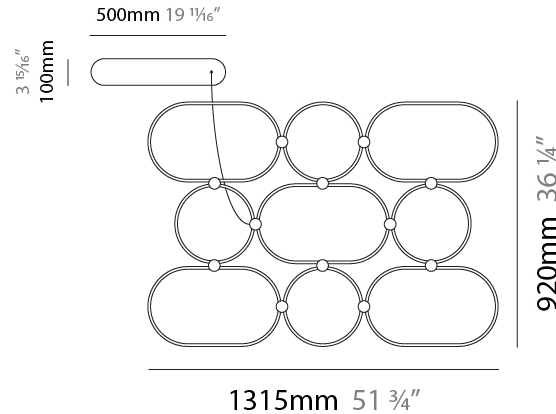

NONAME SUSPENSION

D41102-

base number   LED Dimming   Color Temperature   Finish Options

1. To build a product code in our configurator select the specify button on the base model # product page
2. To build a manual product code on this datasheet choose from the options listed below in blue font and add the suffix to the base model #

GENERAL

Series: NoName
Partner: Icone
Division: Design
Installation: Suspension
Product Type: Pendant
Mounting Location: Ceiling
Light Distribution: Direct

PHYSICAL

Shape: Abstract
Length (mm): 1315
Length (in): 51 3/4
Width (mm): 920
Width (in): 36 1/4
Height (mm): 30
Height (in): 1 3/16
Max. Overall Height (mm): 2500
Max. Overall Height (in): 98 7/16
Fixture Finish: [BLK / WHB / WHW / BKB / BRA / SBS](#)
Fixture Material: Aluminum

ELECTRICAL

Lamp Type: LED
Input Wattage (W): 116
Dimming: [Phase Dimming / 0-10V Dimming](#)
Driver Included: Yes
Driver Location: Integrated
Driver Class: Class 2
Input Voltage (V): 120 - 277
Output Voltage (V): 24

LED

[Color Temperature (°K): 2700 / 3000](#)
Max. Delivered Lumen (lm): 15900 / 16500
CRI: >80 CRI
Lamp Life (hrs): 50000

OPTICAL

RATINGS AND CERTIFICATIONS

Certified By: Certified for North American Standards
IP rating: IP20