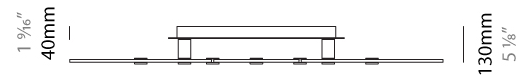

NONAME SURFACE

D42098-

base number   LED Dimming   Color Temperature   Finish Options

1. To build a product code in our configurator select the specify button on the base model # product page
2. To build a manual product code on this datasheet choose from the options listed below in blue font and add the suffix to the base model #

GENERAL

Series: NoName
Partner: Icone
Division: Design
Installation: Surface
Product Type: Ceiling Surface
Mounting Location: Ceiling
Light Distribution: Direct

PHYSICAL

Shape: Abstract
Length (mm): 1315
Length (in): 51 ³/₄
Width (mm): 920
Width (in): 36 ¹/₄
Height (mm): 30
Height (in): 1 ³/₁₆
Fixture Finish: [BLK](#) / [WHB](#) / [WHW](#) / [BKB](#) / [BRA](#) / [SBS](#)
Fixture Material: Aluminum

ELECTRICAL

Lamp Type: LED
Input Wattage (W): 116
Dimming: [Phase Dimming](#) / [0-10V Dimming](#)
Driver Included: Yes
Driver Location: Integrated
Driver Class: Class 2
Input Voltage (V): 120 - 277
Output Voltage (V): 24

LED

Color Temperature (°K): [2700](#) / [3000](#)
Max. Delivered Lumen (lm): 15900 / 16500
CRI: >80 CRI
Lamp Life (hrs): 50000

OPTICAL

RATINGS AND CERTIFICATIONS

Certified By: Certified for North American Standards
IP rating: IP20

PROJECT
TYPE
SPECIFIER
QUANTITY
DATE