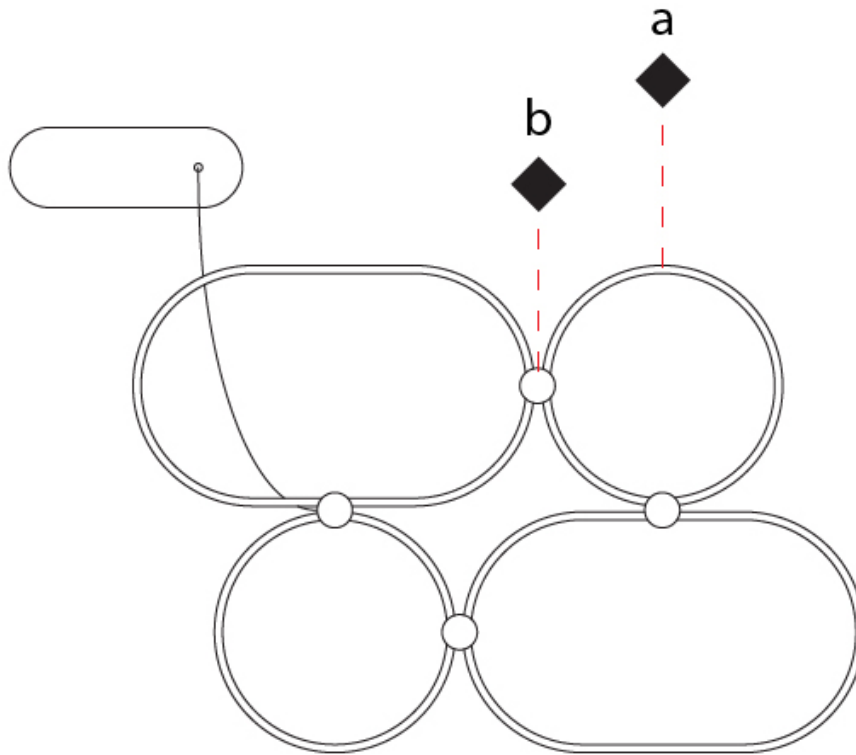

D41099-

PROJECT _____

TYPE _____

SPECIFIER _____

QUANTITY _____

DATE _____

D