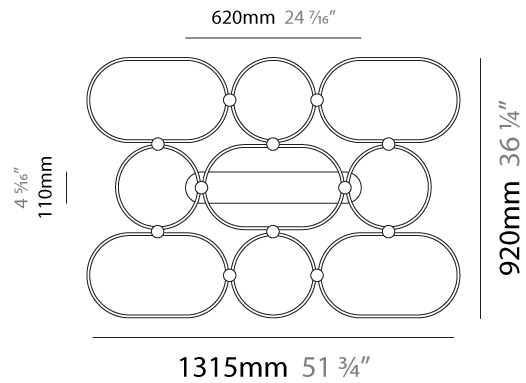

NONAME SURFACE

D42098-

base number LED Dimming Color Temperature Finish Options

1. To build a product code in our configurator select the specify button on the base model # product page
2. To build a manual product code on this datasheet choose from the options listed below in blue font and add the suffix to the base model #

GENERAL

Series: NoName
Partner: Icone
Division: Design
Installation: Surface
Product Type: Ceiling Surface
Mounting Location: Ceiling
Light Distribution: Direct

PHYSICAL

Shape: Abstract
Length (mm): 1315
Length (in): 51 ³/₄
Width (mm): 920
Width (in): 36 ¹/₄
Height (mm): 30
Height (in): 1 ³/₁₆
Fixture Finish: [BLK](#) / [WHB](#) / [WHW](#) / [BKB](#) / [BRA](#) / [SBS](#)
Fixture Material: Aluminum

ELECTRICAL

Lamp Type: LED
Input Wattage (W): 116
Dimming: [Phase Dimming](#) / [0-10V Dimming](#)
Driver Included: Yes
Driver Location: Integrated
Driver Class: Class 2
Input Voltage (V): 120 - 277
Output Voltage (V): 24

LED

Color Temperature (°K): [2700](#) / [3000](#)
Max. Delivered Lumen (lm): 15900 / 16500
CRI: >80 CRI
Lamp Life (hrs): 50000

OPTICAL

RATINGS AND CERTIFICATIONS

Certified By: Certified for North American Standards
IP rating: IP20