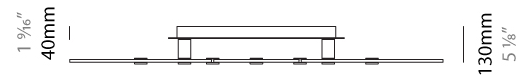

GENERAL

Series: NoName
Partner: Icone
Division: Design
Installation: Suspension
Product Type: Pendant
Mounting Location: Ceiling
Light Distribution: Direct

PHYSICAL

Shape: Abstract
Length (mm): 1315
Length (in): 51 3/4
Width (mm): 300
Width (in): 11 13/16
Height (mm): 30
Height (in): 1 3/16
Max. Overall Height (mm): 2500
Max. Overall Height (in): 98 7/16
Fixture Finish: BLK / WHB / WHW / BKB / BRA / SBS
Fixture Material: Aluminum
Cable Details: 1500mm / 59 1/16"

GENERAL

Series: NoName
 Partner: Icone
 Division: Design
 Installation: Suspension
 Product Type: Pendant
 Mounting Location: Ceiling
 Light Distribution: Direct

PHYSICAL

Shape: Abstract
 Length (mm): 910
 Length (in): 35 ¹³/₁₆"
 Width (mm): 305
 Width (in): 12
 Height (mm): 30
 Height (in): 1 ³/₁₆"
 Max. Overall Height (mm): 2500
 Max. Overall Height (in): 98 ⁷/₁₆"
 Fixture Finish: [BLK / WHB / WHW / BKB / BRA / SBS](#)
 Fixture Material: Aluminum

GENERAL

Series: NoName
 Partner: Icone
 Division: Design
 Installation: Surface
 Product Type: Ceiling Surface
 Mounting Location: Ceiling
 Light Distribution: Direct

PHYSICAL

Shape: Abstract
 Length (mm): 1315
 Length (in): 51 ³/₄
 Width (mm): 920
 Width (in): 36 ¹/₄
 Height (mm): 30
 Height (in): 1 ³/₁₆
 Fixture Finish: [BLK](#) / [WHB](#) / [WHW](#) / [BKB](#) / [BRA](#) / [SBS](#)
 Fixture Material: Aluminum

LED

Color Temperature (°K): [2700](#) / [3000](#)
 Max. Delivered Lumen (lm): 15900 / 16500
 CRI: >80 CRI
 Lamp Life (hrs): 50000

OPTICAL

RATINGS AND CERTIFICATIONS

Certified By: Certified for North American Standards
 IP rating: IP20