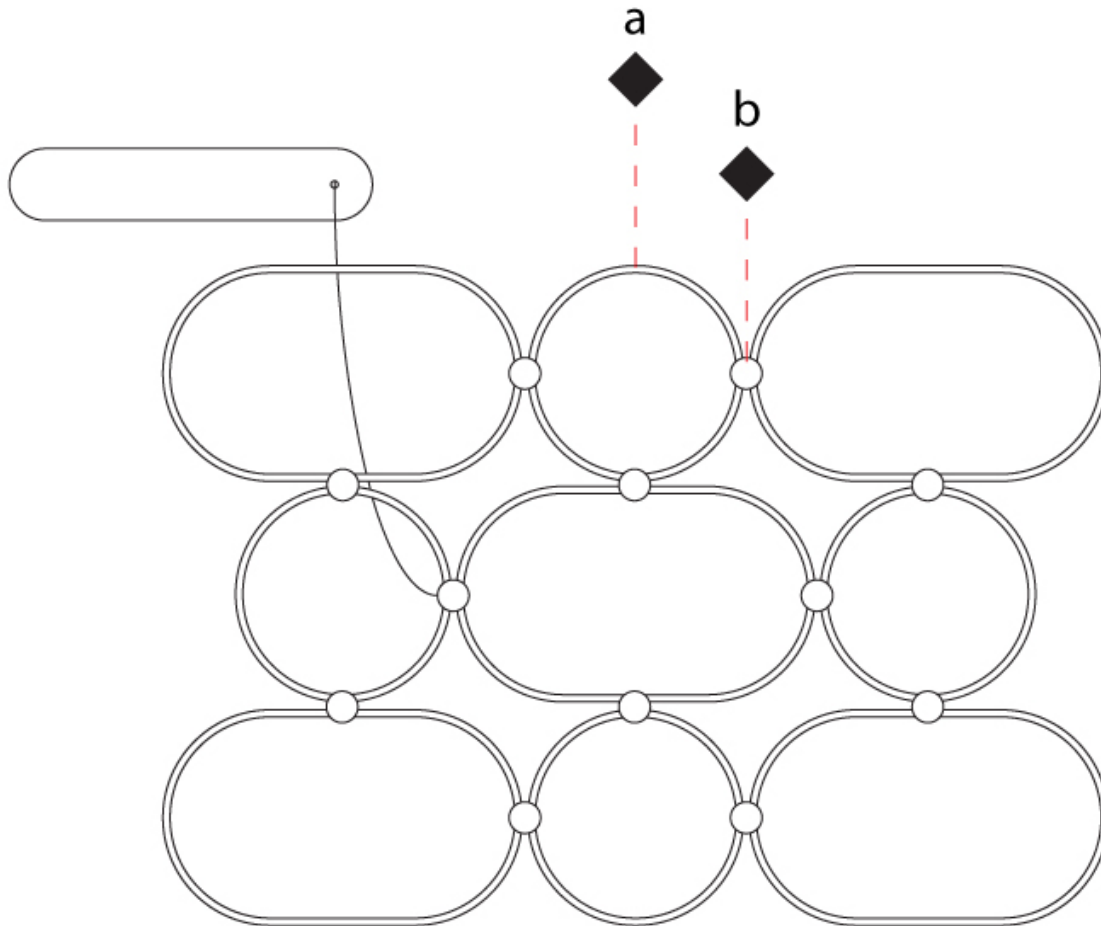

D41102-

PROJECT _____

TYPE _____

SPECIFIER _____

QUANTITY _____

DATE _____

D