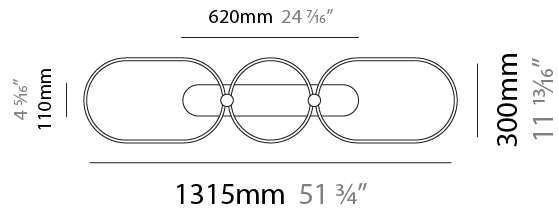

NONAME SURFACE

D42096-

base number   LED Dimming   Color Temperature   Finish Options

1. To build a product code in our configurator select the specify button on the base model # product page
2. To build a manual product code on this datasheet choose from the options listed below in blue font and add the suffix to the base model #

GENERAL

Series: NoName
Partner: Icone
Division: Design
Installation: Surface
Product Type: Ceiling Surface
Mounting Location: Ceiling
Light Distribution: Direct

PHYSICAL

Shape: Abstract
Length (mm): 1315
Length (in): 51 ³/₄
Width (mm): 300
Width (in): 11 ¹³/₁₆
Height (mm): 30
Height (in): 1 ³/₁₆
[Fixture Finish: BLK / WHB / WHW / BKB / BRA / SBS](#)
Fixture Material: Aluminum

ELECTRICAL

Lamp Type: LED
Input Wattage (W): 41.6
[Dimming: Phase Dimming / 0-10V Dimming](#)
Driver Included: Yes
Driver Class: Class 2
Input Voltage (V): 120 - 277
Output Voltage (V): 24

LED

[Color Temperature (°K): 2700 / 3000](#)
Max. Delivered Lumen (lm): 5700 / 5800
CRI: >80 CRI
Lamp Life (hrs): 50000

OPTICAL

RATINGS AND CERTIFICATIONS

Certified By: Certified for North American Standards
IP rating: IP20

PROJECT
TYPE
SPECIFIER
QUANTITY
DATE