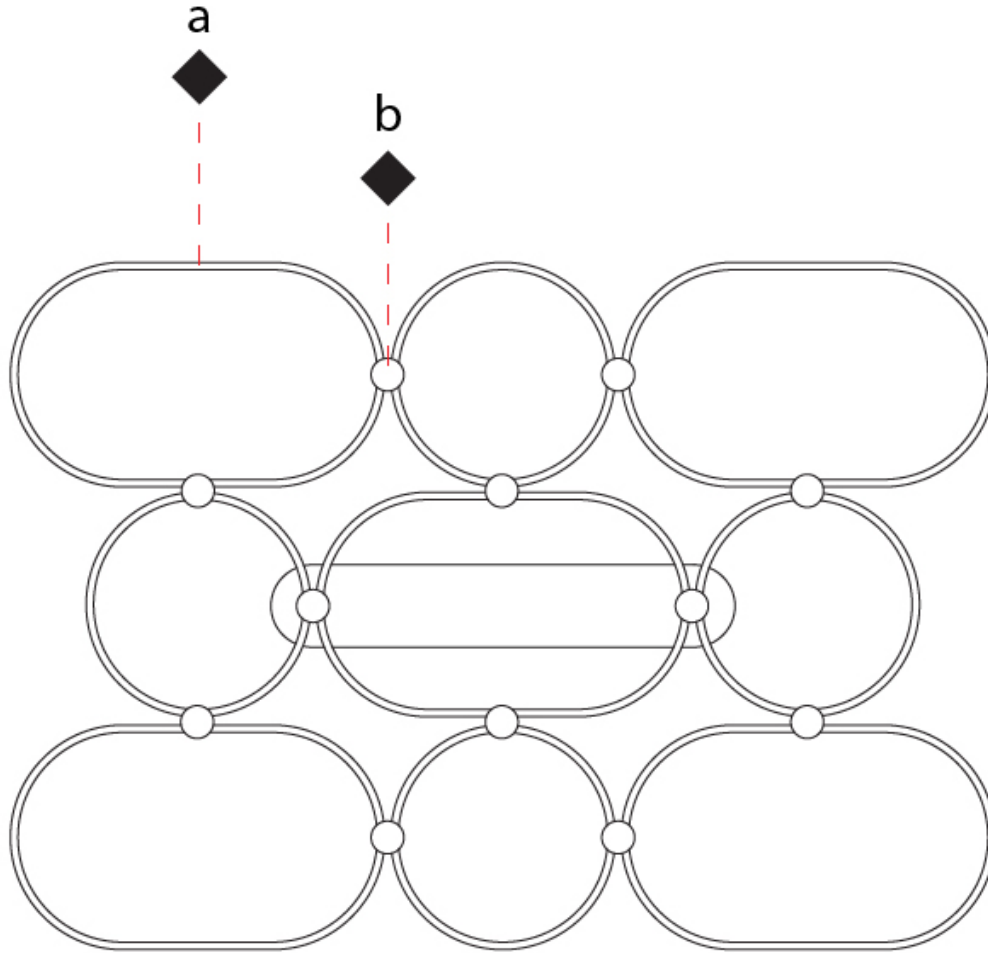

D42098-

PROJECT	_____
TYPE	_____
SPECIFIER	_____
QUANTITY	_____
DATE	_____

D