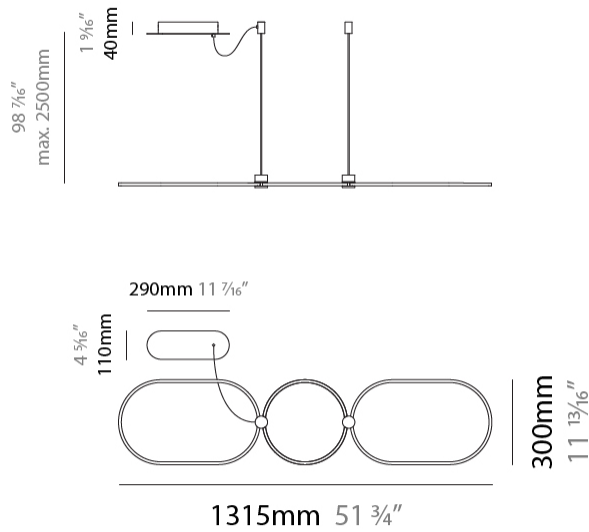

NONAME SUSPENSION

D41097-

base number   LED Dimming   Color Temperature   Finish Options

PROJECT	_____
TYPE	_____
SPECIFIER	_____
QUANTITY	_____
DATE	_____

1. To build a product code in our configurator select the specify button on the base model # product page
2. To build a manual product code on this datasheet choose from the options listed below in blue font and add the suffix to the base model #

GENERAL

Series: NoName
Partner: Icone
Division: Design
Installation: Suspension
Product Type: Pendant
Mounting Location: Ceiling
Light Distribution: Indirect

PHYSICAL

Shape: Abstract
Length (mm): 1315
Length (in): 51 3/4
Width (mm): 300
Width (in): 11 13/16
Max. Overall Height (mm): 2500
Max. Overall Height (in): 98 7/16
Fixture Finish: [BLK](#) / [WHB](#) / [WHW](#) / [BKB](#) / [BRA](#) / [SBS](#)
Fixture Material: Aluminum
Cable Details: 1500mm / 59 1/16"

ELECTRICAL

Lamp Type: LED
Input Wattage (W): 41.6
Dimming: [Phase Dimming](#) / [0-10V Dimming](#)
Driver Included: Yes
Driver Location: Integrated
Driver Class: Class 2
Input Voltage (V): 120 - 277
Output Voltage (V): 24

LED

Color Temperature (°K): [2700](#) / [3000](#)
Max. Delivered Lumen (lm): 5700 / 5880
CRI: >80 CRI
Lamp Life (hrs): 50000

OPTICAL

RATINGS AND CERTIFICATIONS

Certified By: Certified for North American Standards
IP rating: IP20