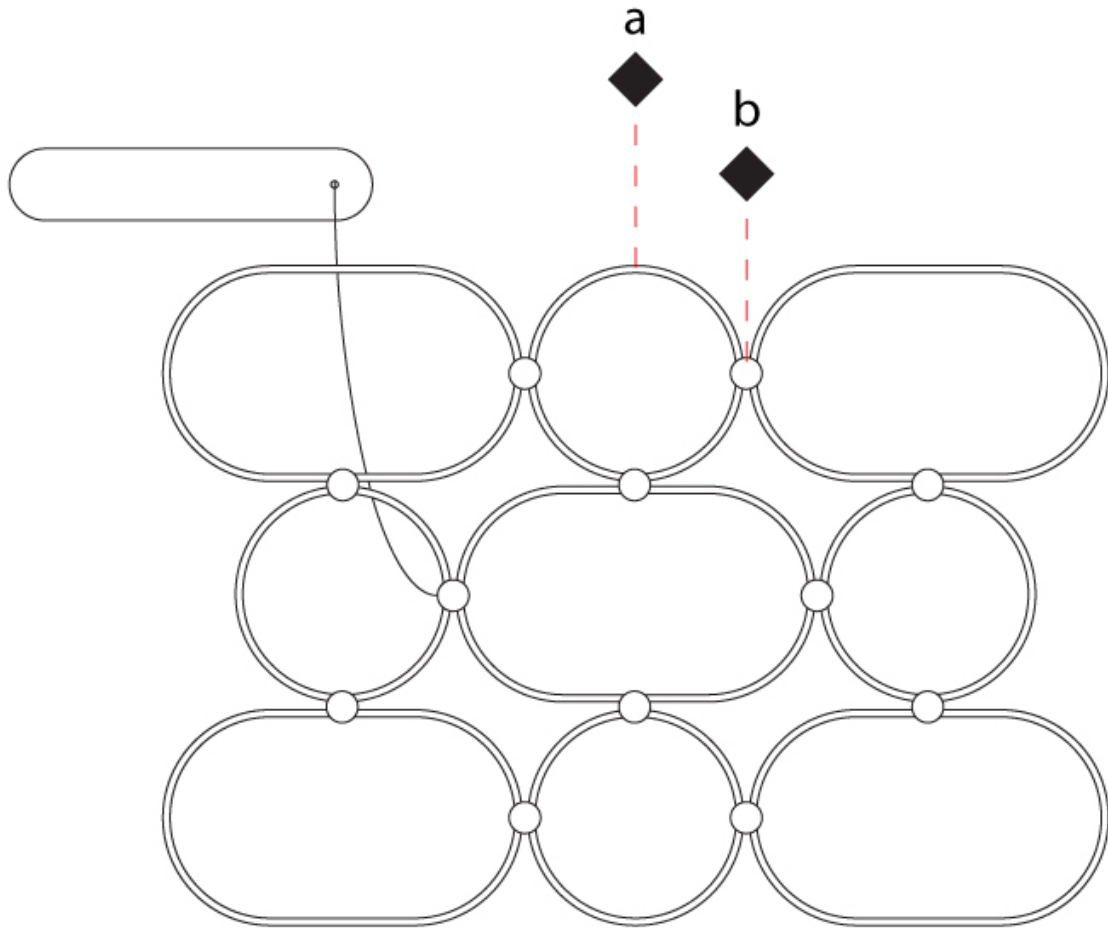

D41103-

PROJECT	_____
TYPE	_____
SPECIFIER	_____
QUANTITY	_____
DATE	_____

D