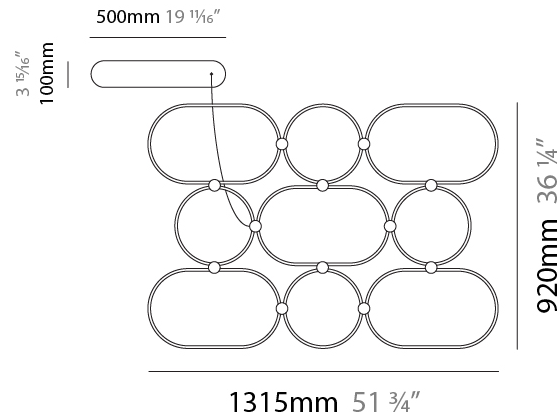

NONAME SUSPENSION

D41103-

base number   LED Dimming   Color Temperature   Finish Options

1. To build a product code in our configurator select the specify button on the base model # product page
2. To build a manual product code on this datasheet choose from the options listed below in blue font and add the suffix to the base model #

GENERAL

Series: NoName
Partner: Icone
Division: Design
Installation: Suspension
Product Type: Pendant
Mounting Location: Ceiling
Light Distribution: Indirect

PHYSICAL

Shape: Abstract
Length (mm): 1315
Length (in): 51 3/4
Width (mm): 920
Width (in): 36 1/4
Height (mm): 30
Height (in): 1 3/16
Max. Overall Height (mm): 2500
Max. Overall Height (in): 98 7/16
Fixture Finish: [BLK / WHB / WHW / BKB / BRA / SBS](#)
Fixture Material: Aluminum

ELECTRICAL

Lamp Type: LED
Input Wattage (W): 116
Dimming: [Phase Dimming / 0-10V Dimming](#)
Driver Included: Yes
Driver Location: Integrated
Driver Class: Class 2
Input Voltage (V): 120 - 277
Output Voltage (V): 24

LED

[Color Temperature (°K): 2700 / 3000](#)
Max. Delivered Lumen (lm): 15900 / 16500
CRI: >80 CRI
Lamp Life (hrs): 50000

OPTICAL

RATINGS AND CERTIFICATIONS

Certified By: Certified for North American Standards
IP rating: IP20