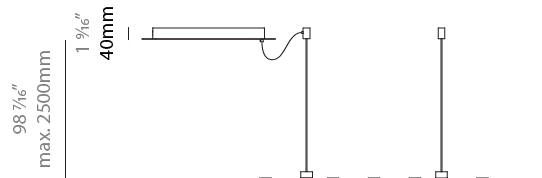

NONAME SUSPENSION

D41104-

base number   LED   Color   Finish
Dimming   Temperature   Options

1. To build a product code in our configurator select the specify button on the base model # product page
2. To build a manual product code on this datasheet choose from the options listed below in blue font and add the suffix to the base model #

GENERAL

Series: NoName
Partner: Icone
Division: Design
Installation: Suspension
Product Type: Pendant
Mounting Location: Ceiling
Light Distribution: Direct / Indirect

PHYSICAL

Shape: Abstract
Length (mm): 1315
Length (in): 51 3/4
Width (mm): 920
Width (in): 36 1/4
Height (mm): 30
Height (in): 1 3/16
Max. Overall Height (mm): 2500
Max. Overall Height (in): 98 7/16
Fixture Finish: [BLK / WHB / WHW / BKB / BRA / SBS](#)
Fixture Material: Aluminum

ELECTRICAL

Lamp Type: LED
Input Wattage (W): 116
Dimming: [Phase Dimming / 0-10V Dimming](#)
Driver Included: Yes
Driver Location: Integrated
Driver Class: Class 2
Input Voltage (V): 120 - 277
Output Voltage (V): 24

LED

[Color Temperature (°K): 2700 / 3000](#)
Max. Delivered Lumen (lm): 15900 / 16500
CRI: >80 CRI
Lamp Life (hrs): 50000

OPTICAL

RATINGS AND CERTIFICATIONS

Certified By: Certified for North American Standards
IP rating: IP20