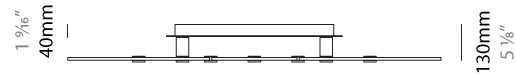

GENERAL

Series: NoName
 Partner: Icone
 Division: Design
 Installation: Suspension
 Product Type: Pendant
 Mounting Location: Ceiling
 Light Distribution: Direct

PHYSICAL

Shape: Abstract
 Length (mm): 1315
 Length (in): 51 3/4
 Width (mm): 920
 Width (in): 36 1/4
 Height (mm): 30
 Height (in): 1 3/16
 Max. Overall Height (mm): 2500
 Max. Overall Height (in): 98 7/16
 Fixture Finish: [BLK / WHB / WHW / BKB / BRA / SBS](#)
 Fixture Material: Aluminum

GENERAL

Series: NoName
 Partner: Icone
 Division: Design
 Installation: Suspension
 Product Type: Pendant
 Mounting Location: Ceiling
 Light Distribution: Direct / Indirect

PHYSICAL

Shape: Abstract
 Length (mm): 1315
 Length (in): 51 3/4
 Width (mm): 920
 Width (in): 36 1/4
 Height (mm): 30
 Height (in): 1 3/16
 Max. Overall Height (mm): 2500
 Max. Overall Height (in): 98 7/16
 Fixture Finish: [BLK / WHB / WHW / BKB / BRA / SBS](#)
 Fixture Material: Aluminum

GENERAL

Series: NoName
 Partner: Icone
 Division: Design
 Installation: Surface
 Product Type: Ceiling Surface
 Mounting Location: Ceiling
 Light Distribution: Direct / Indirect

PHYSICAL

Shape: Abstract
 Length (mm): 1315
 Length (in): 51 ³/₄
 Width (mm): 920
 Width (in): 36 ¹/₄
 Height (mm): 30
 Height (in): 1 ³/₁₆
[Fixture Finish: BLK / WHB / WHW / BKB / BRA / SBS](#)
 Fixture Material: Aluminum

LED

[Color Temperature \(°K\): 2700 / 3000](#)
 Max. Delivered Lumen (lm): 15900 / 16500
 CRI: >80 CRI
 Lamp Life (hrs): 50000

OPTICAL

RATINGS AND CERTIFICATIONS

Certified By: Certified for North American Standards
 IP rating: IP20