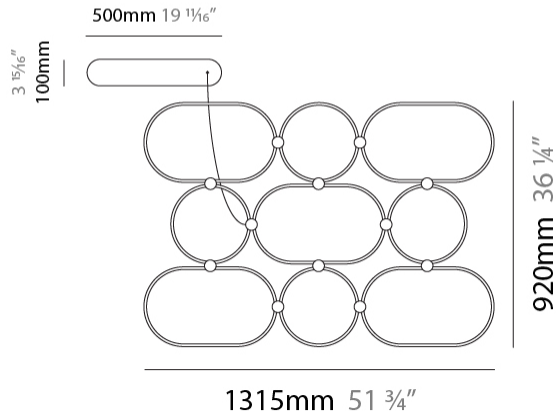

NONAME SUSPENSION

D41102-

base number   LED Dimming   Color Temperature   Finish Options

1. To build a product code in our configurator select the specify button on the base model # product page
2. To build a manual product code on this datasheet choose from the options listed below in blue font and add the suffix to the base model #

GENERAL

Series: NoName
Partner: Icone
Division: Design
Installation: Suspension
Product Type: Pendant
Mounting Location: Ceiling
Light Distribution: Direct

PHYSICAL

Shape: Abstract
Length (mm): 1315
Length (in): 51 3/4
Width (mm): 920
Width (in): 36 1/4
Height (mm): 30
Height (in): 1 3/16
Max. Overall Height (mm): 2500
Max. Overall Height (in): 98 7/16
Fixture Finish: [BLK / WHB / WHW / BKB / BRA / SBS](#)
Fixture Material: Aluminum

ELECTRICAL

Lamp Type: LED
Input Wattage (W): 116
Dimming: [Phase Dimming / 0-10V Dimming](#)
Driver Included: Yes
Driver Location: Integrated
Driver Class: Class 2
Input Voltage (V): 120 - 277
Output Voltage (V): 24

LED

Color Temperature (°K): [2700 / 3000](#)
Max. Delivered Lumen (lm): 15900 / 16500
CRI: >80 CRI
Lamp Life (hrs): 50000

OPTICAL

RATINGS AND CERTIFICATIONS

Certified By: Certified for North American Standards
IP rating: IP20