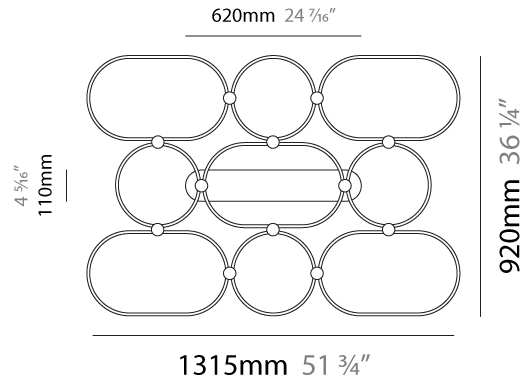

NONAME SURFACE

D42098-

base number   LED Dimming   Color Temperature   Finish Options

1. To build a product code in our configurator select the specify button on the base model # product page
2. To build a manual product code on this datasheet choose from the options listed below in blue font and add the suffix to the base model #

GENERAL

Series: NoName
Partner: Icone
Division: Design
Installation: Surface
Product Type: Ceiling Surface
Mounting Location: Ceiling
Light Distribution: Direct

PHYSICAL

Shape: Abstract
Length (mm): 1315
Length (in): 51 3/4
Width (mm): 920
Width (in): 36 1/4
Height (mm): 30
Height (in): 1 3/16
Fixture Finish: [BLK](#) / [WHB](#) / [WHW](#) / [BKB](#) / [BRA](#) / [SBS](#)
Fixture Material: Aluminum

ELECTRICAL

Lamp Type: LED
Input Wattage (W): 116
Dimming: [Phase Dimming](#) / [0-10V Dimming](#)
Driver Included: Yes
Driver Location: Integrated
Driver Class: Class 2
Input Voltage (V): 120 - 277
Output Voltage (V): 24

LED

Color Temperature (°K): [2700](#) / [3000](#)
Max. Delivered Lumen (lm): 15900 / 16500
CRI: >80 CRI
Lamp Life (hrs): 50000

OPTICAL

RATINGS AND CERTIFICATIONS

Certified By: Certified for North American Standards
IP rating: IP20

PROJECT
TYPE
SPECIFIER
QUANTITY
DATE