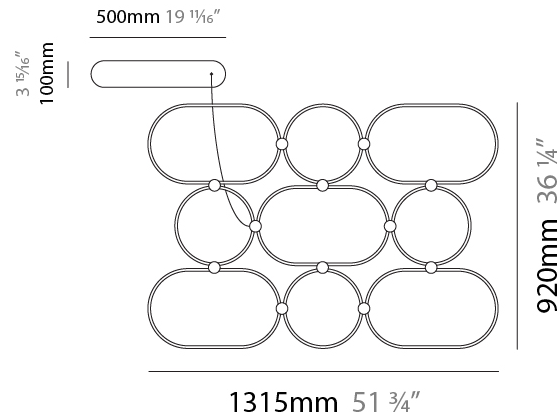

NONAME SUSPENSION

D41103-

base number   LED   Color   Finish
Dimming   Temperature   Options

1. To build a product code in our configurator select the specify button on the base model # product page
2. To build a manual product code on this datasheet choose from the options listed below in blue font and add the suffix to the base model #

GENERAL

Series: NoName
Partner: Icone
Division: Design
Installation: Suspension
Product Type: Pendant
Mounting Location: Ceiling
Light Distribution: Indirect

PHYSICAL

Shape: Abstract
Length (mm): 1315
Length (in): 51 3/4
Width (mm): 920
Width (in): 36 1/4
Height (mm): 30
Height (in): 1 3/16
Max. Overall Height (mm): 2500
Max. Overall Height (in): 98 7/16
Fixture Finish: [BLK / WHB / WHW / BKB / BRA / SBS](#)
Fixture Material: Aluminum

ELECTRICAL

Lamp Type: LED
Input Wattage (W): 116
Dimming: [Phase Dimming / 0-10V Dimming](#)
Driver Included: Yes
Driver Location: Integrated
Driver Class: Class 2
Input Voltage (V): 120 - 277
Output Voltage (V): 24

LED

[Color Temperature (°K): 2700 / 3000](#)
Max. Delivered Lumen (lm): 15900 / 16500
CRI: >80 CRI
Lamp Life (hrs): 50000

OPTICAL

RATINGS AND CERTIFICATIONS

Certified By: Certified for North American Standards
IP rating: IP20