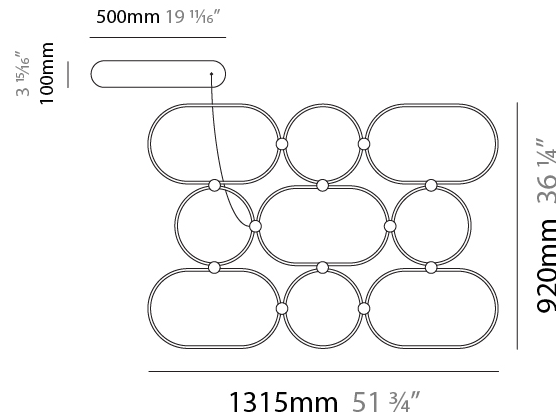

NONAME SUSPENSION

D41104-

base number   LED   Color   Finish
Dimming   Temperature   Options

1. To build a product code in our configurator select the specify button on the base model # product page
2. To build a manual product code on this datasheet choose from the options listed below in blue font and add the suffix to the base model #

GENERAL

Series: NoName
Partner: Icone
Division: Design
Installation: Suspension
Product Type: Pendant
Mounting Location: Ceiling
Light Distribution: Direct / Indirect

PHYSICAL

Shape: Abstract
Length (mm): 1315
Length (in): 51 3/4
Width (mm): 920
Width (in): 36 1/4
Height (mm): 30
Height (in): 1 3/16
Max. Overall Height (mm): 2500
Max. Overall Height (in): 98 7/16
Fixture Finish: [BLK / WHB / WHW / BKB / BRA / SBS](#)
Fixture Material: Aluminum

ELECTRICAL

Lamp Type: LED
Input Wattage (W): 116
Dimming: [Phase Dimming / 0-10V Dimming](#)
Driver Included: Yes
Driver Location: Integrated
Driver Class: Class 2
Input Voltage (V): 120 - 277
Output Voltage (V): 24

LED

[Color Temperature (°K): 2700 / 3000](#)
Max. Delivered Lumen (lm): 15900 / 16500
CRI: >80 CRI
Lamp Life (hrs): 50000

OPTICAL

RATINGS AND CERTIFICATIONS

Certified By: Certified for North American Standards
IP rating: IP20