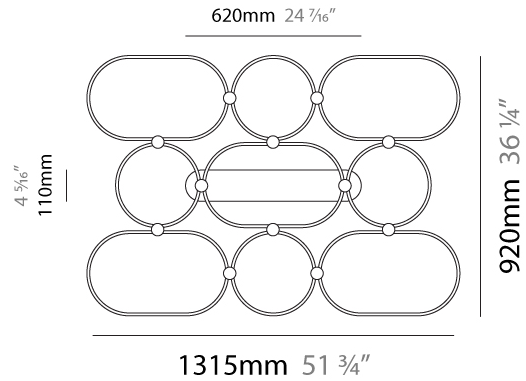

NONAME SURFACE

D42095-

base number   LED   Color   Finish
Dimming   Temperature   Options

1. To build a product code in our configurator select the specify button on the base model # product page
2. To build a manual product code on this datasheet choose from the options listed below in blue font and add the suffix to the base model #

GENERAL

Series: NoName
Partner: Icone
Division: Design
Installation: Surface
Product Type: Ceiling Surface
Mounting Location: Ceiling
Light Distribution: Direct / Indirect

PHYSICAL

Shape: Abstract
Length (mm): 1315
Length (in): 51 ³/₄
Width (mm): 920
Width (in): 36 ¹/₄
Height (mm): 30
Height (in): 1 ³/₁₆
[Fixture Finish: BLK / WHB / WHW / BKB / BRA / SBS](#)
Fixture Material: Aluminum

ELECTRICAL

Lamp Type: LED
Input Wattage (W): 116
[Dimming: Phase Dimming / 0-10V Dimming](#)
Driver Included: Yes
Driver Location: Integrated
Driver Class: Class 2
Input Voltage (V): 120 - 277
Output Voltage (V): 24

LED

[Color Temperature (°K): 2700 / 3000](#)
Max. Delivered Lumen (lm): 15900 / 16500
CRI: >80 CRI
Lamp Life (hrs): 50000

OPTICAL

RATINGS AND CERTIFICATIONS

Certified By: Certified for North American Standards
IP rating: IP20