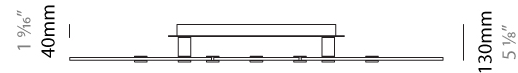

NONAME SURFACE

D42098-

base number   LED Dimming   Color Temperature   Finish Options

1. To build a product code in our configurator select the specify button on the base model # product page
2. To build a manual product code on this datasheet choose from the options listed below in blue font and add the suffix to the base model #

GENERAL

Series: NoName
Partner: Icone
Division: Design
Installation: Surface
Product Type: Ceiling Surface
Mounting Location: Ceiling
Light Distribution: Direct

PHYSICAL

Shape: Abstract
Length (mm): 1315
Length (in): 51 3/4
Width (mm): 920
Width (in): 36 1/4
Height (mm): 30
Height (in): 1 3/16
Fixture Finish: [BLK](#) / [WHB](#) / [WHW](#) / [BKB](#) / [BRA](#) / [SBS](#)
Fixture Material: Aluminum

ELECTRICAL

Lamp Type: LED
Input Wattage (W): 116
Dimming: [Phase Dimming](#) / [0-10V Dimming](#)
Driver Included: Yes
Driver Location: Integrated
Driver Class: Class 2
Input Voltage (V): 120 - 277
Output Voltage (V): 24

LED

Color Temperature (°K): [2700](#) / [3000](#)
Max. Delivered Lumen (lm): 15900 / 16500
CRI: >80 CRI
Lamp Life (hrs): 50000

OPTICAL

RATINGS AND CERTIFICATIONS

Certified By: Certified for North American Standards
IP rating: IP20

PROJECT
TYPE
SPECIFIER
QUANTITY
DATE