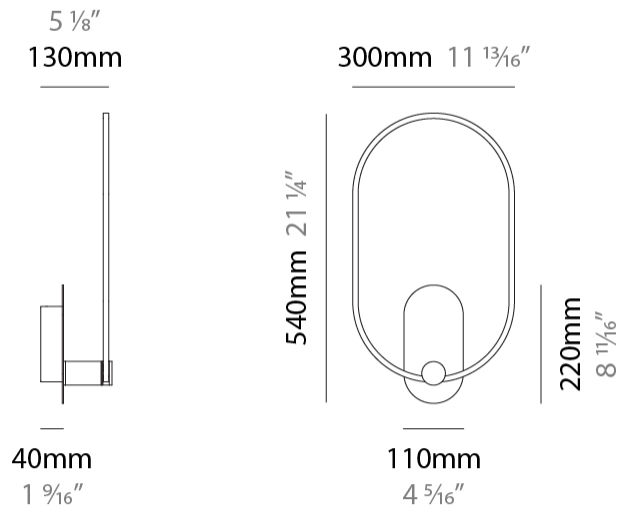

PROJECT	_____
TYPE	_____
SPECIFIER	_____
QUANTITY	_____
DATE	_____

NONAME SURFACE

D43086-

base number	LED	Color	Finish
	Dimming	Temperature	Options

1. To build a product code in our configurator select the specify button on the base model # product page
2. To build a manual product code on this datasheet choose from the options listed below in blue font and add the suffix to the base model #

GENERAL

Series: NoName
Partner: Icone
Division: Design
Installation: Surface
Product Type: Wall Surface
Mounting Location: Wall
Light Distribution: Indirect

PHYSICAL

Shape: Abstract
Length (mm): 300
Length (in): 11 ¹³/₁₆"
Height (mm): 540
Depth (mm): 130
Height (in): 21 ¹/₄"
Depth (in): 5 ¹/₈"
Fixture Finish: BLK / WHB / WHW / BKB / BRA / SBS
Fixture Material: Aluminum

ELECTRICAL

Lamp Type: LED
Input Wattage (W): 15.6
Dimming: Phase Dimming / 0-10V Dimming
Driver Included: Yes
Driver Location: Integrated
Driver Class: Class 2
Input Voltage (V): 120 - 277
Output Voltage (V): 24

LED

Color Temperature (°K): 2700 / 3000
Max. Delivered Lumen (lm): 2140 / 2200
CRI: >80 CRI
Lamp Life (hrs): 50000

OPTICAL

RATINGS AND CERTIFICATIONS

Certified By: Certified for North American Standards
IP rating: IP20