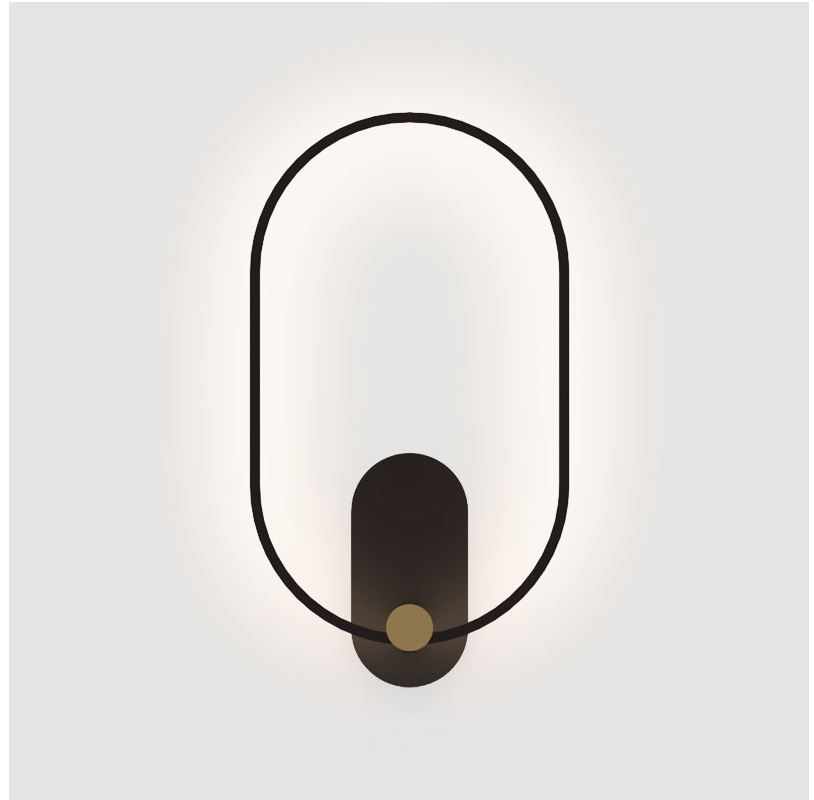

PROJECT	_____
TYPE	_____
SPECIFIER	_____
QUANTITY	_____
DATE	_____

NONAME SURFACE

D43086-

base number	LED	Color	Finish
	Dimming	Temperature	Options

1. To build a product code in our configurator select the specify button on the base model # product page
2. To build a manual product code on this datasheet choose from the options listed below in blue font and add the suffix to the base model #

GENERAL

Series: NoName
Partner: Icone
Division: Design
Installation: Surface
Product Type: Wall Surface
Mounting Location: Wall
Light Distribution: Indirect

PHYSICAL

Shape: Abstract
Length (mm): 300
Length (in): 11 ¹³/₁₆"
Height (mm): 540
Depth (mm): 130
Height (in): 21 ¹/₄"
Depth (in): 5 ¹/₈"
Fixture Finish: BLK / WHB / WHW / BKB / BRA / SBS
Fixture Material: Aluminum

ELECTRICAL

Lamp Type: LED
Input Wattage (W): 15.6
Dimming: Phase Dimming / 0-10V Dimming
Driver Included: Yes
Driver Location: Integrated
Driver Class: Class 2
Input Voltage (V): 120 - 277
Output Voltage (V): 24

LED

Color Temperature (°K): 2700 / 3000
Max. Delivered Lumen (lm): 2140 / 2200
CRI: >80 CRI
Lamp Life (hrs): 50000

OPTICAL

RATINGS AND CERTIFICATIONS

Certified By: Certified for North American Standards
IP rating: IP20