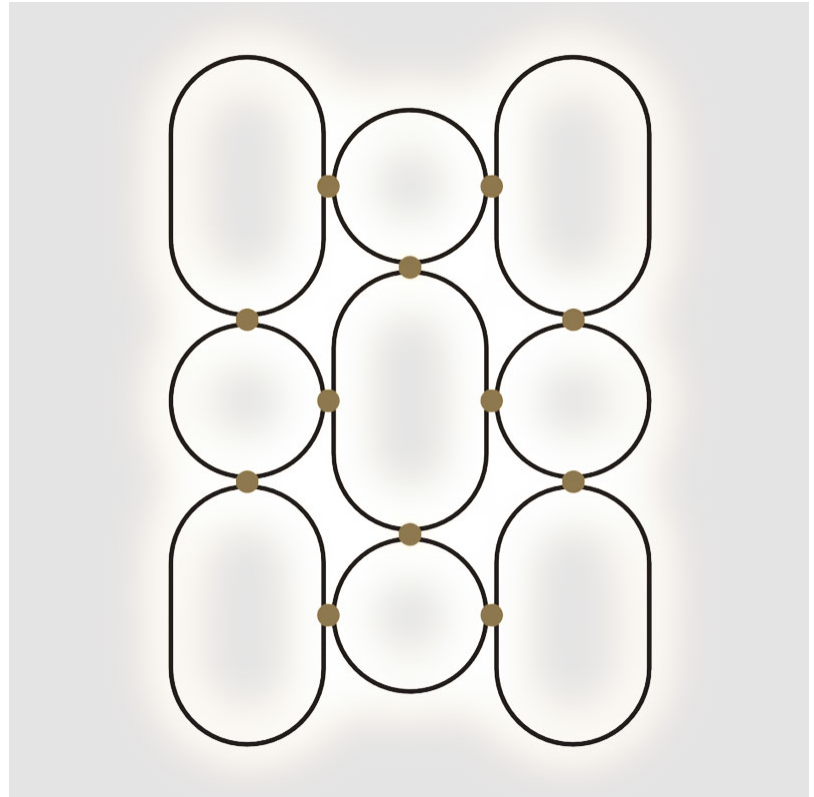

PROJECT _____
TYPE _____
SPECIFIER _____
QUANTITY _____
DATE _____

NONAME SURFACE

D43095-

base number   LED   Color   Finish
Dimming   Temperature   Options

1. To build a product code in our configurator select the specify button on the base model # product page
2. To build a manual product code on this datasheet choose from the options listed below in blue font and add the suffix to the base model #

GENERAL

Series: NoName
Partner: Icone
Division: Design
Installation: Surface
Product Type: Wall Surface
Mounting Location: Wall
Light Distribution: Indirect

PHYSICAL

Shape: Abstract
Length (mm): 920
Length (in): 36 3/4
Height (mm): 1315
Depth (mm): 130
Height (in): 51 3/4
Depth (in): 5 1/8
Fixture Finish: [BLK](#) / [WHB](#) / [WHW](#) / [BKB](#) / [BRA](#) / [SBS](#)
Fixture Material: Aluminum

ELECTRICAL

Lamp Type: LED
Input Wattage (W): 116
Dimming: [Phase Dimming](#) / [0-10V Dimming](#)
Driver Included: No
Driver Location: Remote
Driver Class: Class 2
Input Voltage (V): 120 - 277
Output Voltage (V): 24

LED

Color Temperature (°K): [2700](#) / [3000](#)
Max. Delivered Lumen (lm): 15900 / 16500
CRI: >80 CRI
Lamp Life (hrs): 50000

OPTICAL

RATINGS AND CERTIFICATIONS

Certified By: Certified for North American Standards
IP rating: IP20