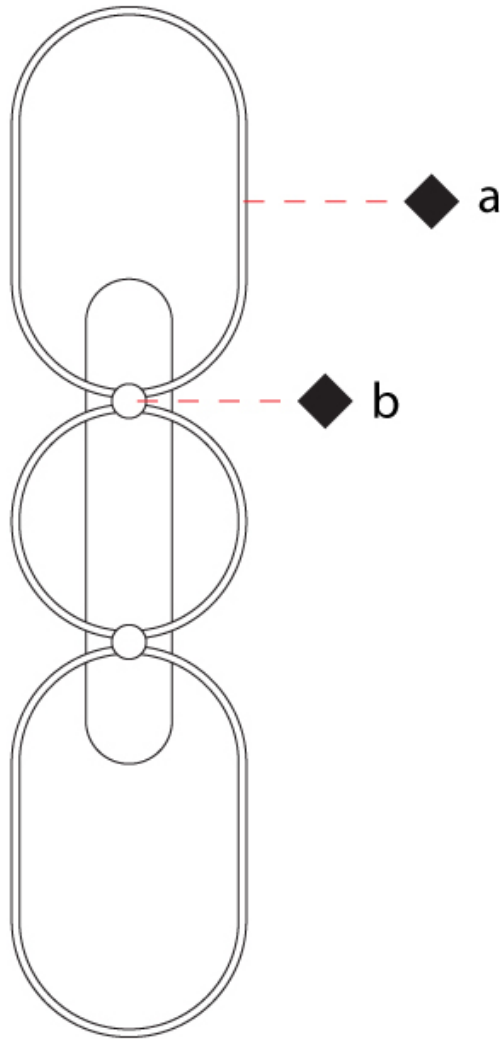

D43088-

PROJECT

TYPE

SPECIFIER

QUANTITY

DATE

D