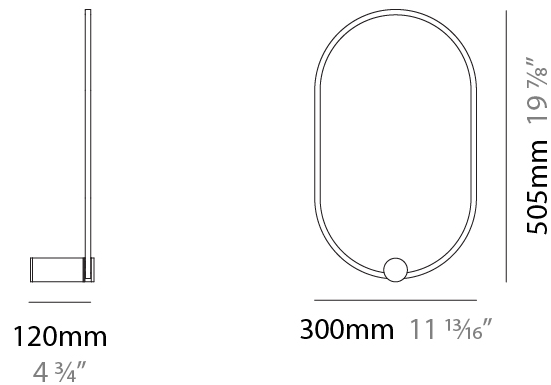

PROJECT	_____
TYPE	_____
SPECIFIER	_____
QUANTITY	_____
DATE	_____

NONAME SURFACE

D43091-

base number	LED	Color	Finish
	Dimming	Temperature	Options

1. To build a product code in our configurator select the specify button on the base model # product page
2. To build a manual product code on this datasheet choose from the options listed below in blue font and add the suffix to the base model #

GENERAL

Series: NoName
Partner: Icone
Division: Design
Installation: Surface
Product Type: Wall Surface
Mounting Location: Wall
Light Distribution: Indirect

PHYSICAL

Shape: Abstract
Length (mm): 300
Length (in): 11 ¹³/₁₆
Height (mm): 505
Depth (mm): 130
Height (in): 19 ⁷/₈
Depth (in): 5 ¹/₈
Fixture Finish: BLK / WHB / WHW / BKB / BRA / SBS
Fixture Material: Aluminum

ELECTRICAL

Lamp Type: LED
Input Wattage (W): 15.6
Dimming: Phase Dimming / 0-10V Dimming
Driver Included: No
Driver Location: Remote
Driver Class: Class 2
Input Voltage (V): 120 - 277
Output Voltage (V): 24

LED

Color Temperature (°K): 2700 / 3000
Max. Delivered Lumen (lm): 2140 / 2200
CRI: >80 CRI
Lamp Life (hrs): 50000

OPTICAL

RATINGS AND CERTIFICATIONS

Certified By: Certified for North American Standards
IP rating: IP20