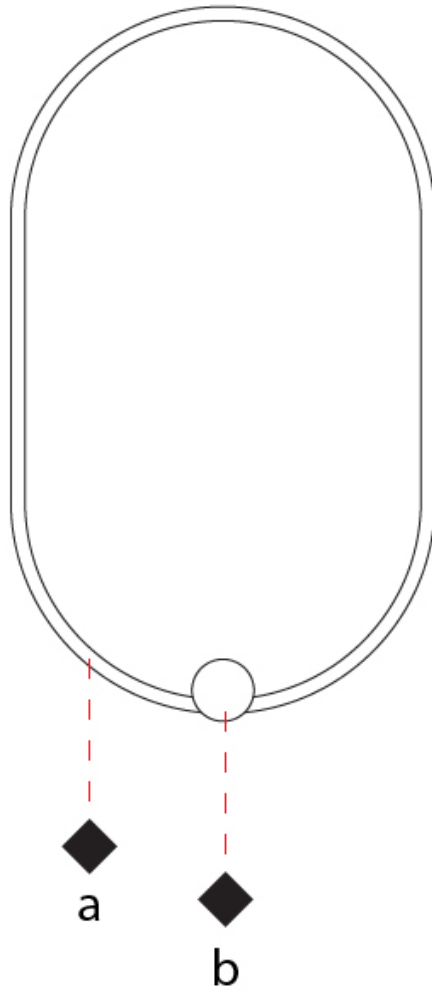

D43091-

PROJECT _____

TYPE _____

SPECIFIER _____

QUANTITY _____

DATE _____

D