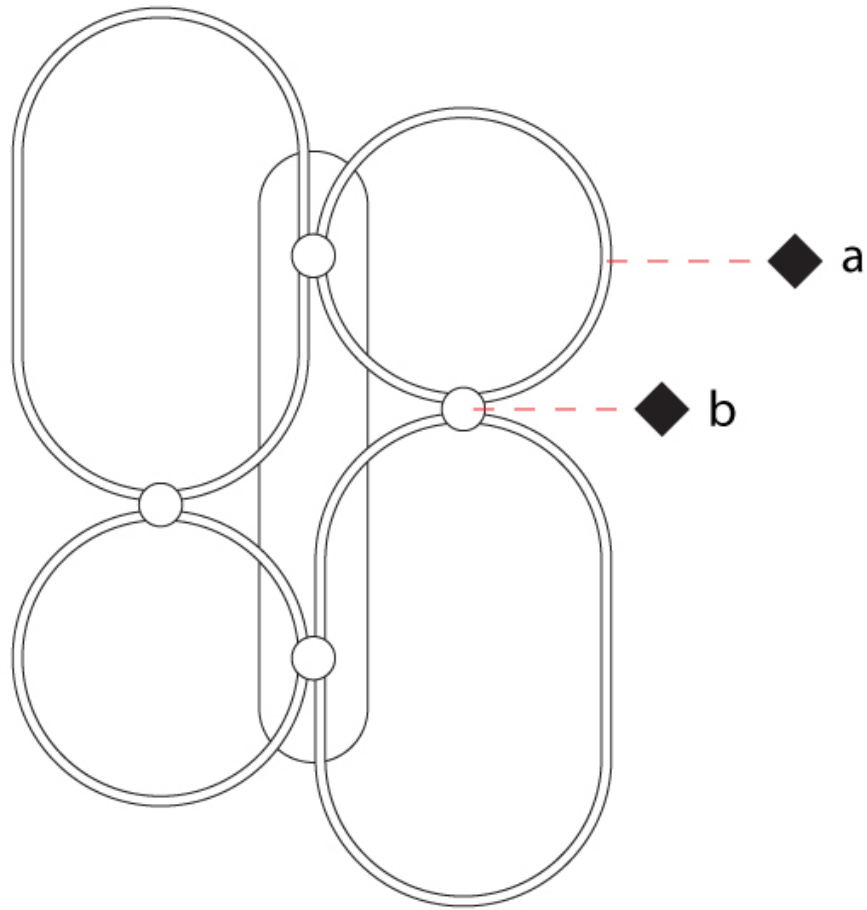

NONAME SURFACE

D43089-

PROJECT	_____
TYPE	_____
SPECIFIER	_____
QUANTITY	_____
DATE	_____

D