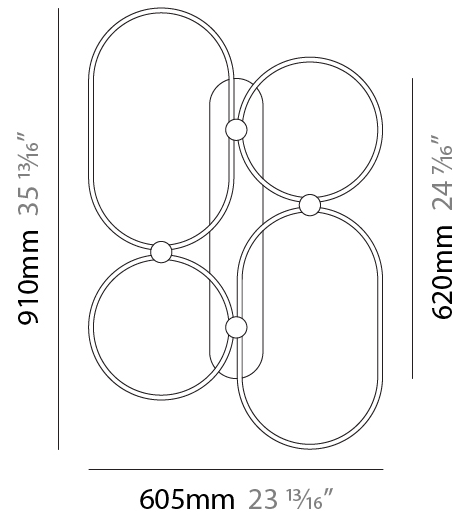

5 1/8"
130mm

4 5/16"
110mm