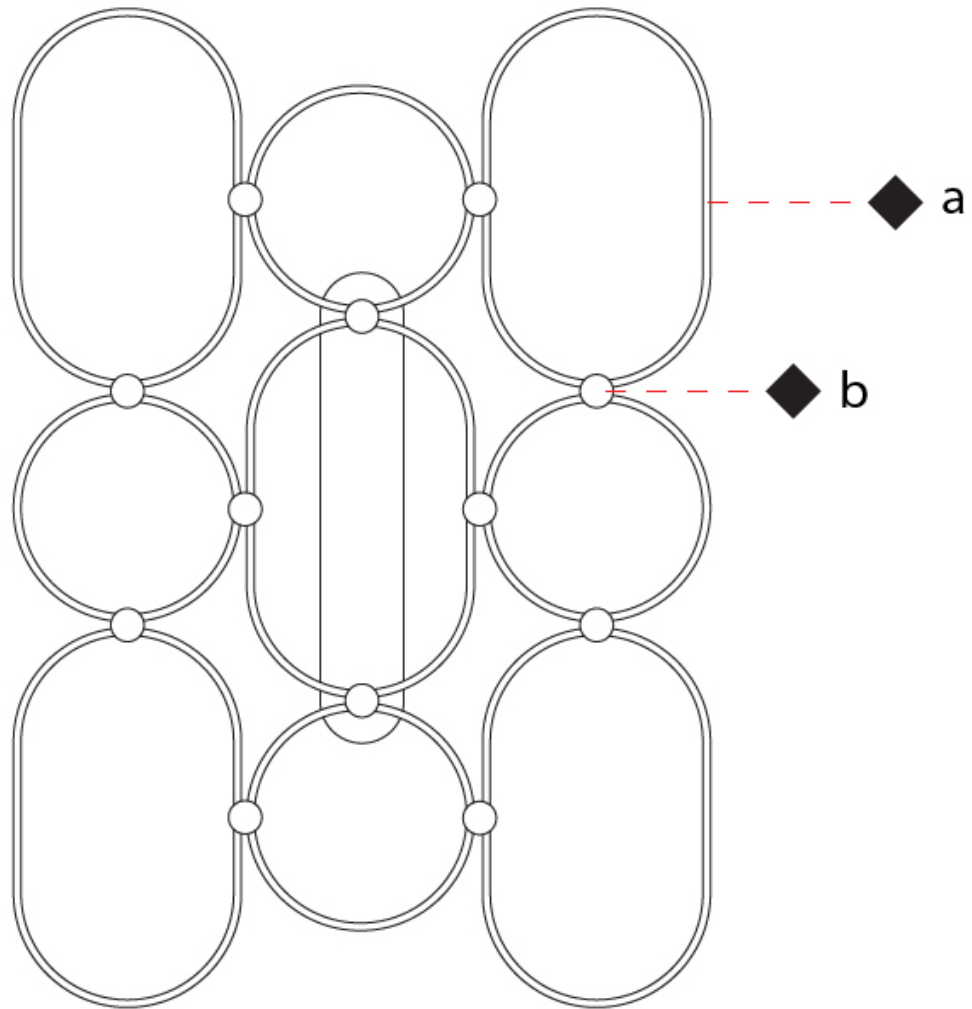

PROJECT	_____
TYPE	_____
SPECIFIER	_____
QUANTITY	_____
DATE	_____