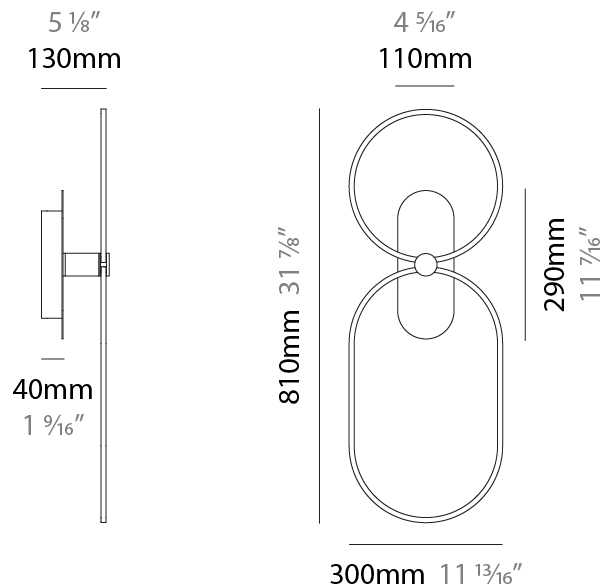

NONAME SURFACE

D43087-

base number   LED Dimming   Color Temperature   Finish Options

1. To build a product code in our configurator select the specify button on the base model # product page
2. To build a manual product code on this datasheet choose from the options listed below in blue font and add the suffix to the base model #

GENERAL

Series: NoName
Partner: Icone
Division: Design
Installation: Surface
Product Type: Wall Surface
Mounting Location: Wall
Light Distribution: Indirect

PHYSICAL

Shape: Abstract
Length (mm): 300
Length (in): 11 ¹³/₁₆
Height (mm): 810
Depth (mm): 130
Height (in): 31 ⁷/₈
Depth (in): 5 ¹/₈
Fixture Finish: [BLK / WHB / WHW / BKB / BRA / SBS](#)
Fixture Material: Aluminum

ELECTRICAL

Lamp Type: LED
Input Wattage (W): 26
Dimming: [Phase Dimming / 0-10V Dimming](#)
Driver Included: Yes
Driver Location: Integrated
Driver Class: Class 2
Input Voltage (V): 120 - 277
Output Voltage (V): 24

LED

Color Temperature (°K): [2700 / 3000](#)
Max. Delivered Lumen (lm): 3620 / 3730
CRI: >80 CRI
Lamp Life (hrs): 50000

OPTICAL

RATINGS AND CERTIFICATIONS

Certified By: Certified for North American Standards
IP rating: IP20

PROJECT _____
TYPE _____
SPECIFIER _____
QUANTITY _____
DATE _____