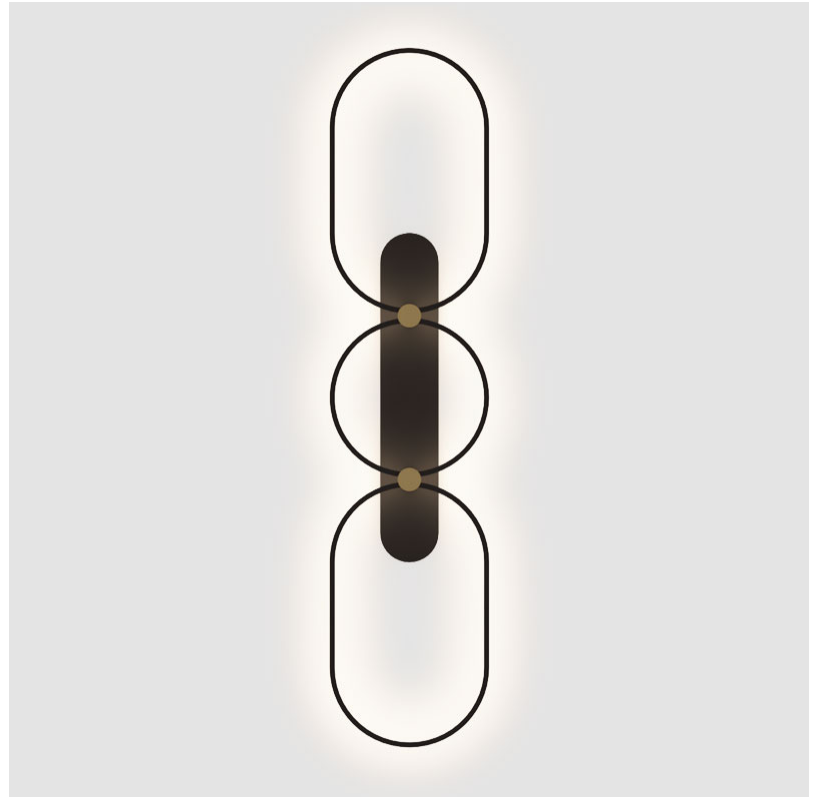

NONAME SURFACE

D43088-

base number   LED Dimming   Color Temperature   Finish Options

1. To build a product code in our configurator select the specify button on the base model # product page
2. To build a manual product code on this datasheet choose from the options listed below in blue font and add the suffix to the base model #

GENERAL

Series: NoName
Partner: Icone
Division: Design
Installation: Surface
Product Type: Wall Surface
Mounting Location: Wall
Light Distribution: Indirect

PHYSICAL

Shape: Abstract
Length (mm): 300
Length (in): 11 ¹³/₁₆
Height (mm): 1315
Depth (mm): 130
Height (in): 51 ³/₄
Depth (in): 5 ¹/₈
Fixture Finish: [BLK / WHB / WHW / BKB / BRA / SBS](#)
Fixture Material: Aluminum

ELECTRICAL

Lamp Type: LED
Input Wattage (W): 41.6
Dimming: [Phase Dimming / 0-10V Dimming](#)
Driver Included: Yes
Driver Location: Integrated
Driver Class: Class 2
Input Voltage (V): 120 - 277
Output Voltage (V): 24

LED

Color Temperature (°K): [2700 / 3000](#)
Max. Delivered Lumen (lm): 5700 / 5880
CRI: >80 CRI
Lamp Life (hrs): 50000

OPTICAL

RATINGS AND CERTIFICATIONS

Certified By: Certified for North American Standards
IP rating: IP20

PROJECT _____
TYPE _____
SPECIFIER _____
QUANTITY _____
DATE _____