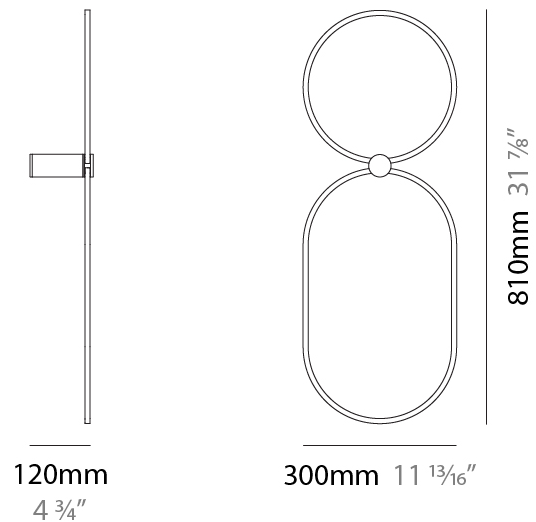

NONAME SURFACE

D43092-

base number   LED Dimming   Color Temperature   Finish Options

1. To build a product code in our configurator select the specify button on the base model # product page
2. To build a manual product code on this datasheet choose from the options listed below in blue font and add the suffix to the base model #

GENERAL

Series: NoName
Partner: Icone
Division: Design
Installation: Surface
Product Type: Wall Surface
Mounting Location: Wall
Light Distribution: Indirect

PHYSICAL

Shape: Abstract
Length (mm): 300
Length (in): 11 ¹³/₁₆
Height (mm): 810
Depth (mm): 130
Height (in): 31 ⁷/₈
Depth (in): 5 ¹/₈
Fixture Finish: [BLK](#) / [WHB](#) / [WHW](#) / [BKB](#) / [BRA](#) / [SBS](#)
Fixture Material: Aluminum

ELECTRICAL

Lamp Type: LED
Input Wattage (W): 26
Dimming: [Phase Dimming](#) / [0-10V Dimming](#)
Driver Included: No
Driver Location: Remote
Driver Class: Class 2
Input Voltage (V): 120 - 277
Output Voltage (V): 24

LED

Color Temperature (°K): [2700](#) / [3000](#)
Max. Delivered Lumen (lm): 3620 / 3730
CRI: >80 CRI
Lamp Life (hrs): 50000

OPTICAL

RATINGS AND CERTIFICATIONS

Certified By: Certified for North American Standards
IP rating: IP20

PROJECT _____
TYPE _____
SPECIFIER _____
QUANTITY _____
DATE _____