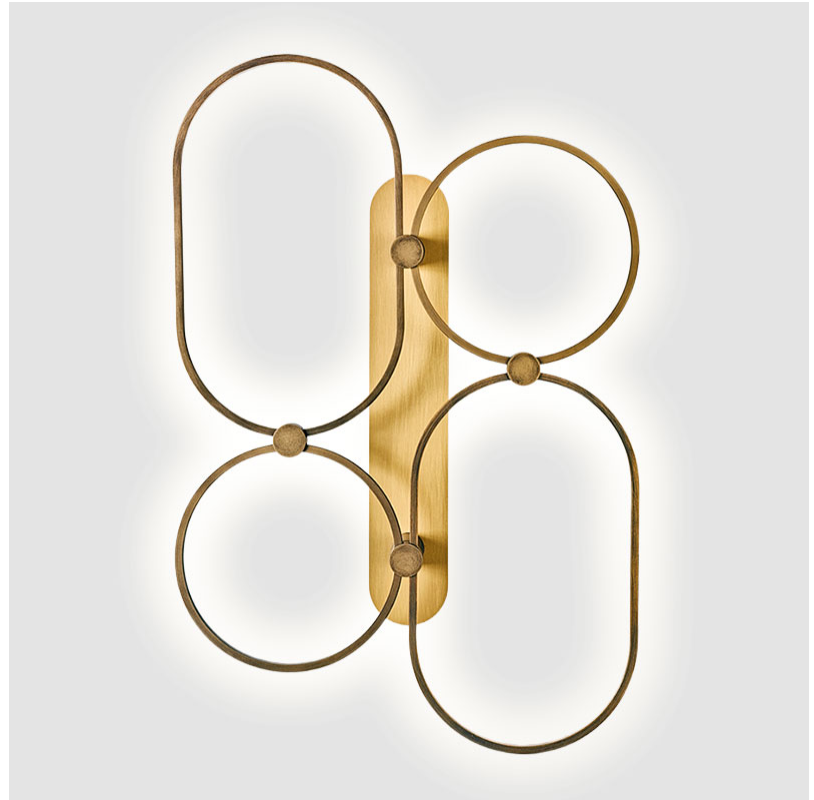

NONAME SURFACE

D43089-

base number   LED Dimming   Color Temperature   Finish Options

1. To build a product code in our configurator select the specify button on the base model # product page
2. To build a manual product code on this datasheet choose from the options listed below in blue font and add the suffix to the base model #

GENERAL

Series: NoName
Partner: Icone
Division: Design
Installation: Surface
Product Type: Wall Surface
Mounting Location: Wall
Light Distribution: Indirect

PHYSICAL

Shape: Abstract
Length (mm): 605
Length (in): 23 ¹³/₁₆"
Height (mm): 910
Depth (mm): 130
Height (in): 35 ¹³/₁₆"
Depth (in): 5 ¹/₈"
[Fixture Finish: BLK / WHB / WHW / BKB / BRA / SBS](#)
Fixture Material: Aluminum

ELECTRICAL

Lamp Type: LED
Input Wattage (W): 41.6
[Dimming: Phase Dimming / 0-10V Dimming](#)
Driver Included: Yes
Driver Location: Integrated
Driver Class: Class 2
Input Voltage (V): 120 - 277
Output Voltage (V): 24

LED

[Color Temperature (°K): 2700 / 3000](#)
Max. Delivered Lumen (lm): 5700 / 5880
CRI: >80 CRI
Lamp Life (hrs): 50000

OPTICAL

RATINGS AND CERTIFICATIONS

Certified By: Certified for North American Standards
IP rating: IP20

PROJECT _____
TYPE _____
SPECIFIER _____
QUANTITY _____
DATE _____