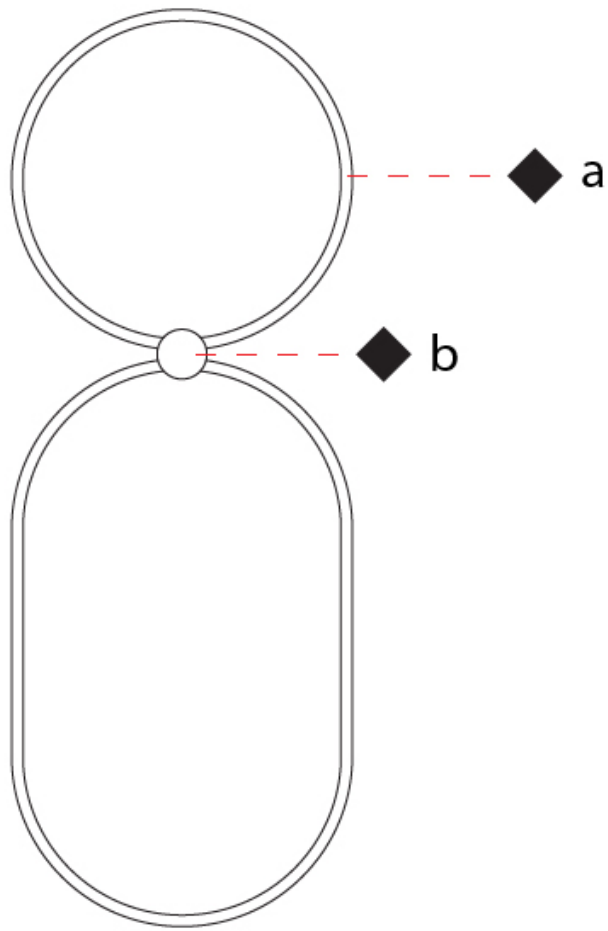

D43092-

PROJECT

TYPE

SPECIFIER

QUANTITY

DATE

D