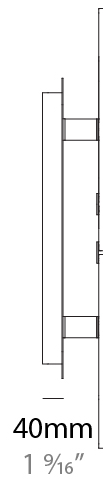

D43086-

PROJECT

TYPE

SPECIFIER

QUANTITY

DATE

D

NONAME SURFACE

GENERAL

Series: NoName
 Partner: Icone
 Division: Design
 Installation: Surface
 Product Type: Wall Surface
 Mounting Location: Wall
 Light Distribution: Indirect

PHYSICAL

Shape: Abstract
 Length (mm): 605
 Length (in): 23 ¹³/₁₆"
 Height (mm): 910
 Depth (mm): 130
 Height (in): 35 ¹³/₁₆"
 Depth (in): 5 ¹/₈"
[Fixture Finish: BLK / WHB / WHW / BKB / BRA / SBS](#)
 Fixture Material: Aluminum

LED

[Color Temperature \(°K\): 2700 / 3000](#)
 Max. Delivered Lumen (lm): 5700 / 5880
 CRI: >80 CRI
 Lamp Life (hrs): 50000

OPTICAL

RATINGS AND CERTIFICATIONS

Certified By: Certified for North American Standards
 IP rating: IP20

PROJECT _____
 TYPE _____
 SPECIFIER _____
 QUANTITY _____
 DATE _____

5 1/8"
130mm

4 5/16"
110mm

D43089-

PROJECT	_____
TYPE	_____
SPECIFIER	_____
QUANTITY	_____
DATE	_____

D

NONAME SURFACE

D43090-