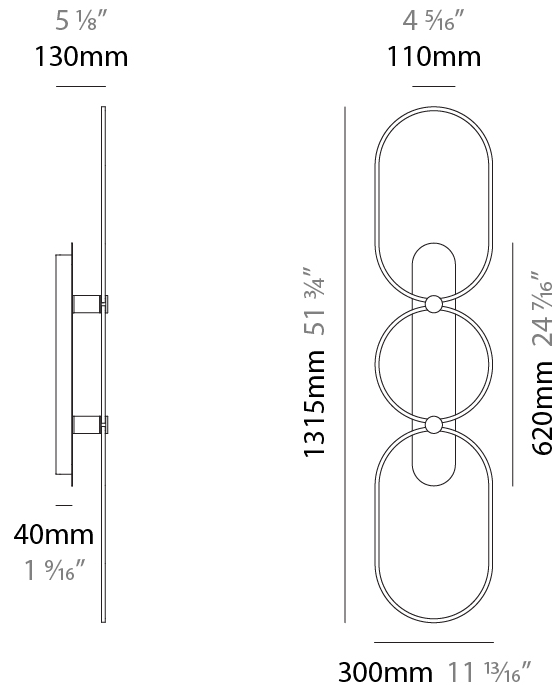

NONAME SURFACE

D43088-

base number   LED Dimming   Color Temperature   Finish Options

1. To build a product code in our configurator select the specify button on the base model # product page
2. To build a manual product code on this datasheet choose from the options listed below in blue font and add the suffix to the base model #

GENERAL

Series: NoName
Partner: Icone
Division: Design
Installation: Surface
Product Type: Wall Surface
Mounting Location: Wall
Light Distribution: Indirect

PHYSICAL

Shape: Abstract
Length (mm): 300
Length (in): 11 ¹³/₁₆
Height (mm): 1315
Depth (mm): 130
Height (in): 51 ³/₄
Depth (in): 5 ¹/₈
Fixture Finish: [BLK / WHB / WHW / BKB / BRA / SBS](#)
Fixture Material: Aluminum

ELECTRICAL

Lamp Type: LED
Input Wattage (W): 41.6
Dimming: [Phase Dimming / 0-10V Dimming](#)
Driver Included: Yes
Driver Location: Integrated
Driver Class: Class 2
Input Voltage (V): 120 - 277
Output Voltage (V): 24

LED

Color Temperature (°K): [2700 / 3000](#)
Max. Delivered Lumen (lm): 5700 / 5880
CRI: >80 CRI
Lamp Life (hrs): 50000

OPTICAL

RATINGS AND CERTIFICATIONS

Certified By: Certified for North American Standards
IP rating: IP20

PROJECT _____
TYPE _____
SPECIFIER _____
QUANTITY _____
DATE _____