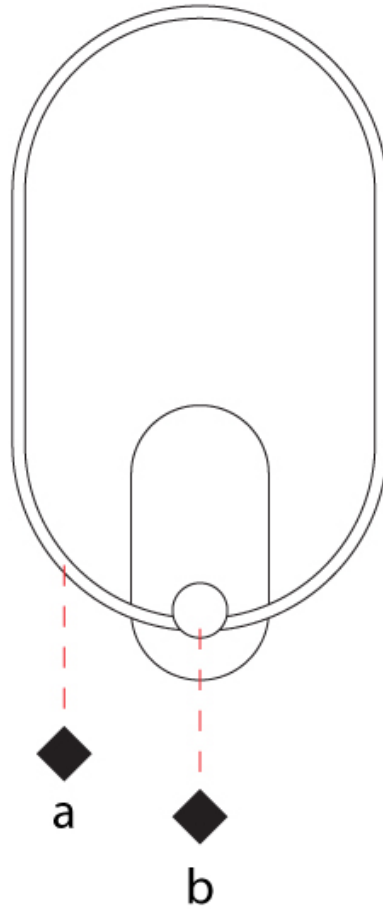

D43086-

PROJECT

TYPE

SPECIFIER

QUANTITY

DATE

D