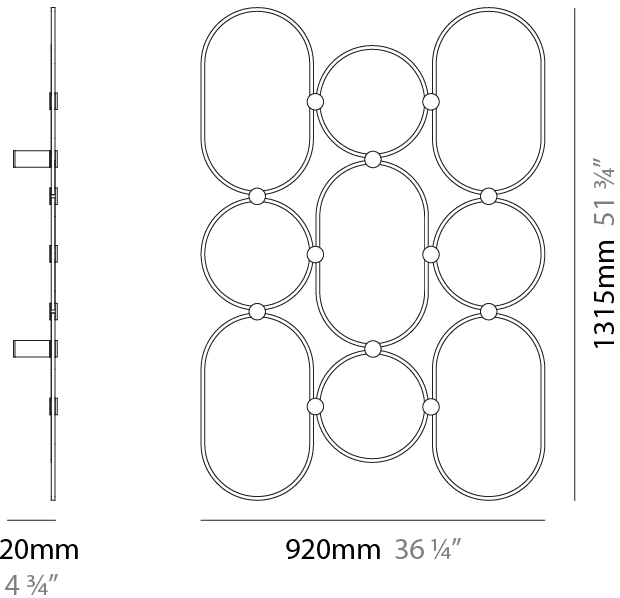

NONAME SURFACE

D43095-

base number   LED   Color   Finish
Dimming   Temperature   Options

1. To build a product code in our configurator select the specify button on the base model # product page
2. To build a manual product code on this datasheet choose from the options listed below in blue font and add the suffix to the base model #

GENERAL

Series: NoName
Partner: Icone
Division: Design
Installation: Surface
Product Type: Wall Surface
Mounting Location: Wall
Light Distribution: Indirect

PHYSICAL

Shape: Abstract
Length (mm): 920
Length (in): 36 3/4
Height (mm): 1315
Depth (mm): 130
Height (in): 51 3/4
Depth (in): 5 1/8
Fixture Finish: [BLK](#) / [WHB](#) / [WHW](#) / [BKB](#) / [BRA](#) / [SBS](#)
Fixture Material: Aluminum

ELECTRICAL

Lamp Type: LED
Input Wattage (W): 116
Dimming: [Phase Dimming](#) / [0-10V Dimming](#)
Driver Included: No
Driver Location: Remote
Driver Class: Class 2
Input Voltage (V): 120 - 277
Output Voltage (V): 24

LED

Color Temperature (°K): [2700](#) / [3000](#)
Max. Delivered Lumen (lm): 15900 / 16500
CRI: >80 CRI
Lamp Life (hrs): 50000

OPTICAL

RATINGS AND CERTIFICATIONS

Certified By: Certified for North American Standards
IP rating: IP20

PROJECT	_____
TYPE	_____
SPECIFIER	_____
QUANTITY	_____
DATE	_____