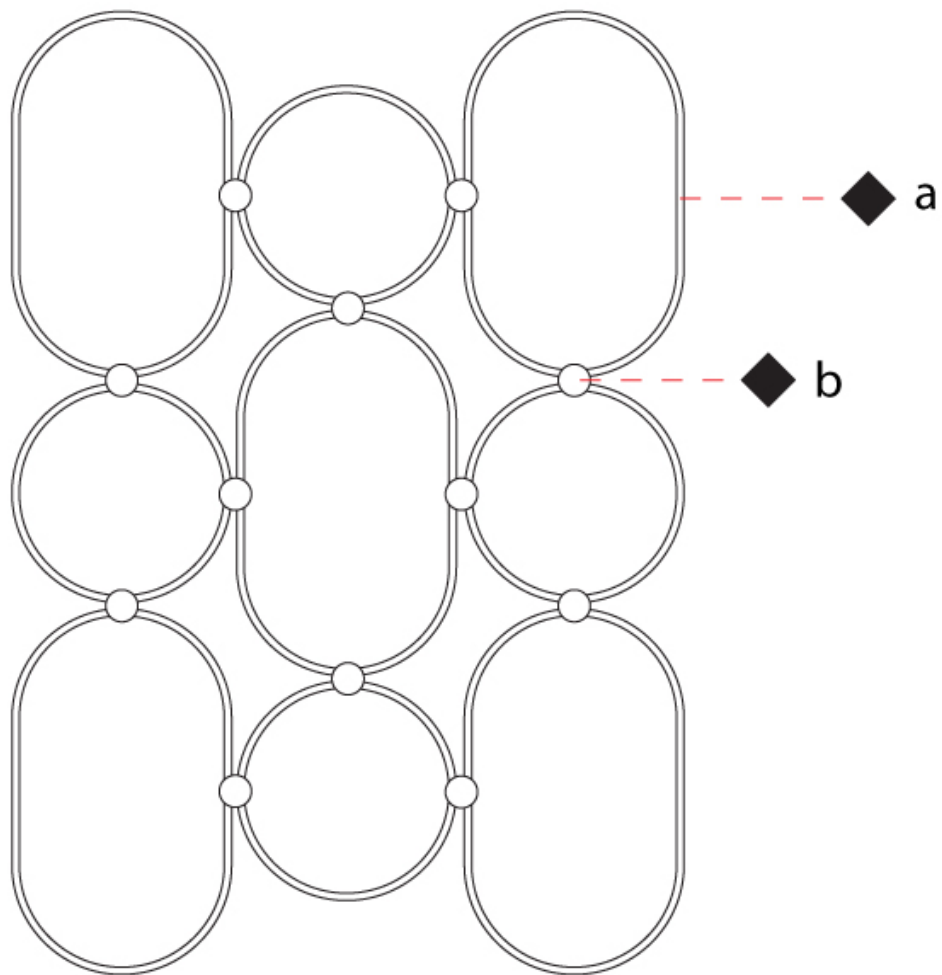

PROJECT	_____
TYPE	_____
SPECIFIER	_____
QUANTITY	_____
DATE	_____