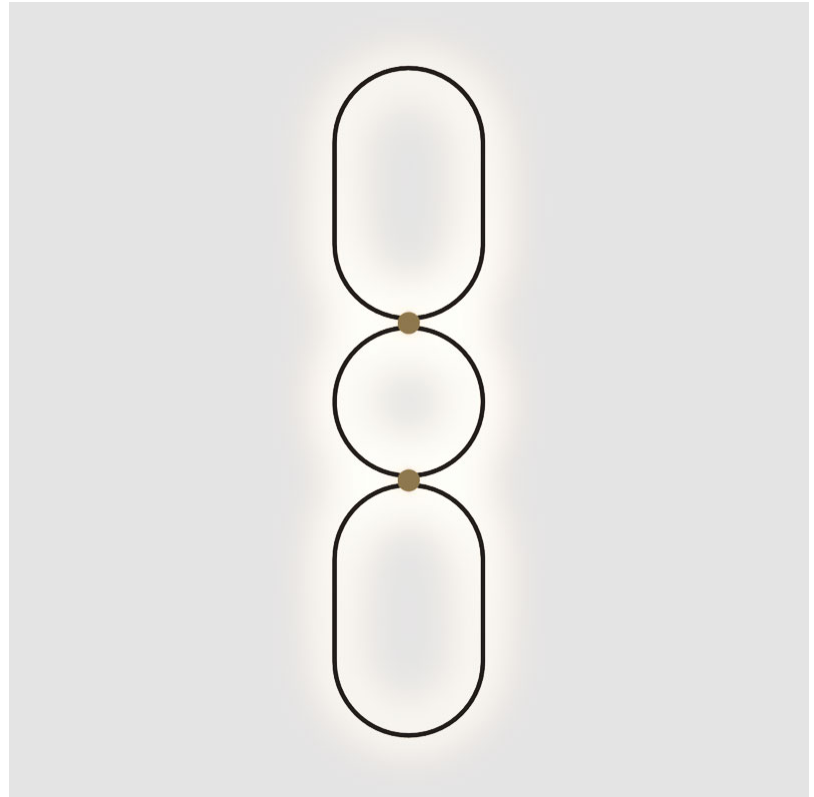

NONAME SURFACE

D43093-

base number   LED   Color   Finish
Dimming   Temperature   Options

1. To build a product code in our configurator select the specify button on the base model # product page
2. To build a manual product code on this datasheet choose from the options listed below in blue font and add the suffix to the base model #

GENERAL

Series: NoName
Partner: Icone
Division: Design
Installation: Surface
Product Type: Wall Surface
Mounting Location: Wall
Light Distribution: Indirect

PHYSICAL

Shape: Abstract
Length (mm): 300
Length (in): 11 ¹³/₁₆
Height (mm): 1315
Depth (mm): 130
Height (in): 51 ³/₄
Depth (in): 5 ¹/₈
Fixture Finish: [BLK](#) / [WHB](#) / [WHW](#) / [BKB](#) / [BRA](#) / [SBS](#)
Fixture Material: Aluminum

ELECTRICAL

Lamp Type: LED
Input Wattage (W): 41.6
Dimming: [Phase Dimming](#) / [0-10V Dimming](#)
Driver Included: No
Driver Location: Remote
Driver Class: Class 2
Input Voltage (V): 120 - 277
Output Voltage (V): 24

LED

Color Temperature (°K): [2700](#) / [3000](#)
Max. Delivered Lumen (lm): 5700 / 5880
CRI: >80 CRI
Lamp Life (hrs): 50000

OPTICAL

RATINGS AND CERTIFICATIONS

Certified By: Certified for North American Standards
IP rating: IP20

PROJECT _____
TYPE _____
SPECIFIER _____
QUANTITY _____
DATE _____