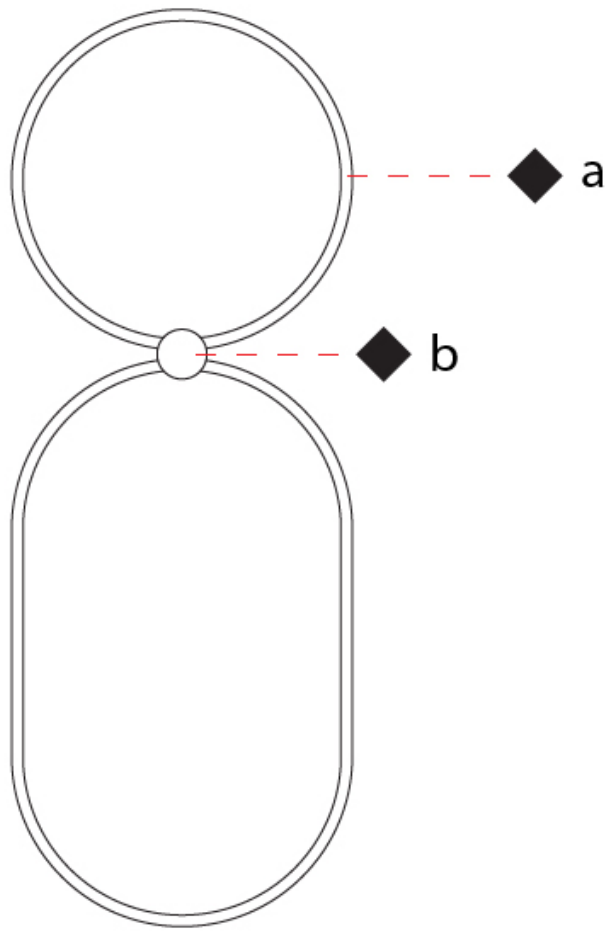

NONAME SURFACE

D43092-

PROJECT

TYPE

SPECIFIER

QUANTITY

DATE

D