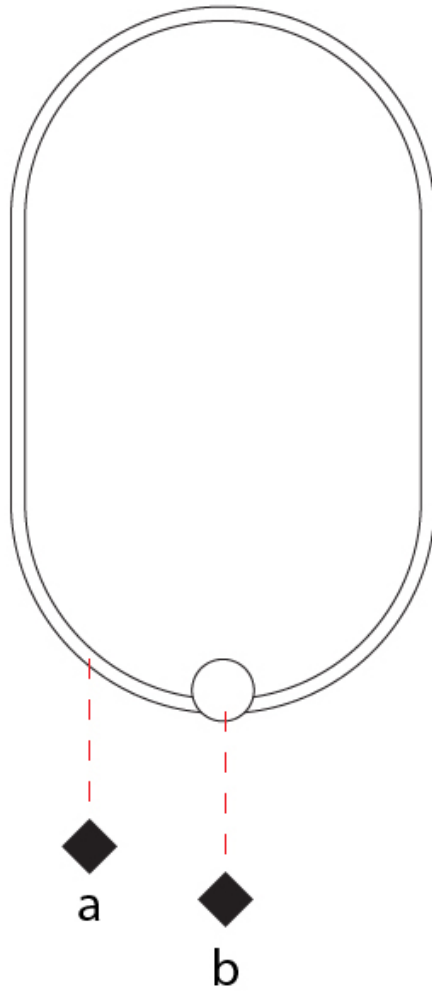

NONAME SURFACE

D43091-

PROJECT

TYPE

SPECIFIER

QUANTITY

DATE

D