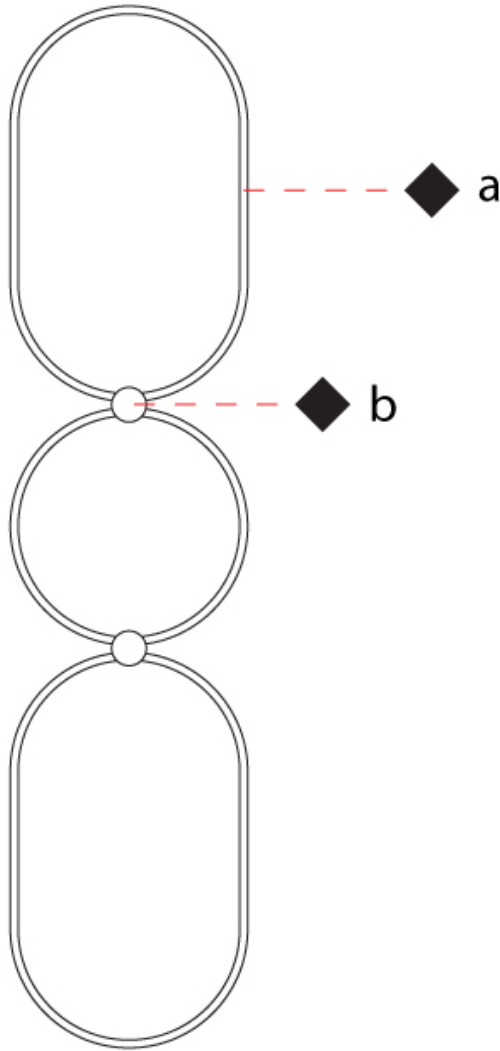

NONAME SURFACE

D43093-

PROJECT _____

TYPE _____

SPECIFIER _____

QUANTITY _____

DATE _____

D