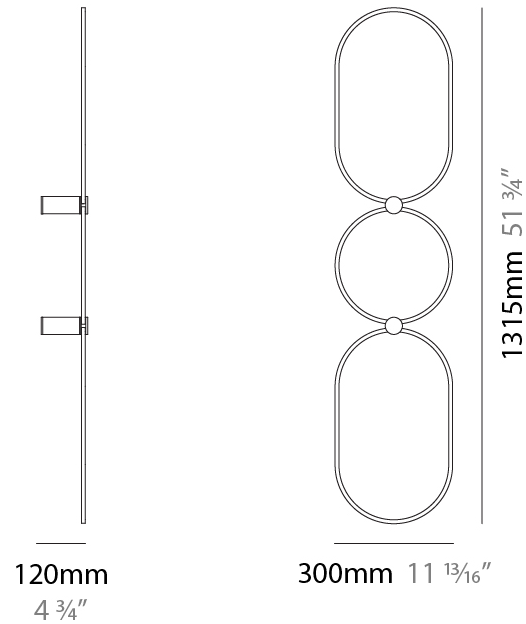

NONAME SURFACE

D43093-

base number   LED   Color   Finish
Dimming   Temperature   Options

1. To build a product code in our configurator select the specify button on the base model # product page
2. To build a manual product code on this datasheet choose from the options listed below in blue font and add the suffix to the base model #

GENERAL

Series: NoName
Partner: Icone
Division: Design
Installation: Surface
Product Type: Wall Surface
Mounting Location: Wall
Light Distribution: Indirect

PHYSICAL

Shape: Abstract
Length (mm): 300
Length (in): 11 ¹³/₁₆
Height (mm): 1315
Depth (mm): 130
Height (in): 51 ³/₄
Depth (in): 5 ¹/₈
Fixture Finish: [BLK](#) / [WHB](#) / [WHW](#) / [BKB](#) / [BRA](#) / [SBS](#)
Fixture Material: Aluminum

ELECTRICAL

Lamp Type: LED
Input Wattage (W): 41.6
Dimming: [Phase Dimming](#) / [0-10V Dimming](#)
Driver Included: No
Driver Location: Remote
Driver Class: Class 2
Input Voltage (V): 120 - 277
Output Voltage (V): 24

LED

Color Temperature (°K): [2700](#) / [3000](#)
Max. Delivered Lumen (lm): 5700 / 5880
CRI: >80 CRI
Lamp Life (hrs): 50000

OPTICAL

RATINGS AND CERTIFICATIONS

Certified By: Certified for North American Standards
IP rating: IP20

PROJECT _____
TYPE _____
SPECIFIER _____
QUANTITY _____
DATE _____