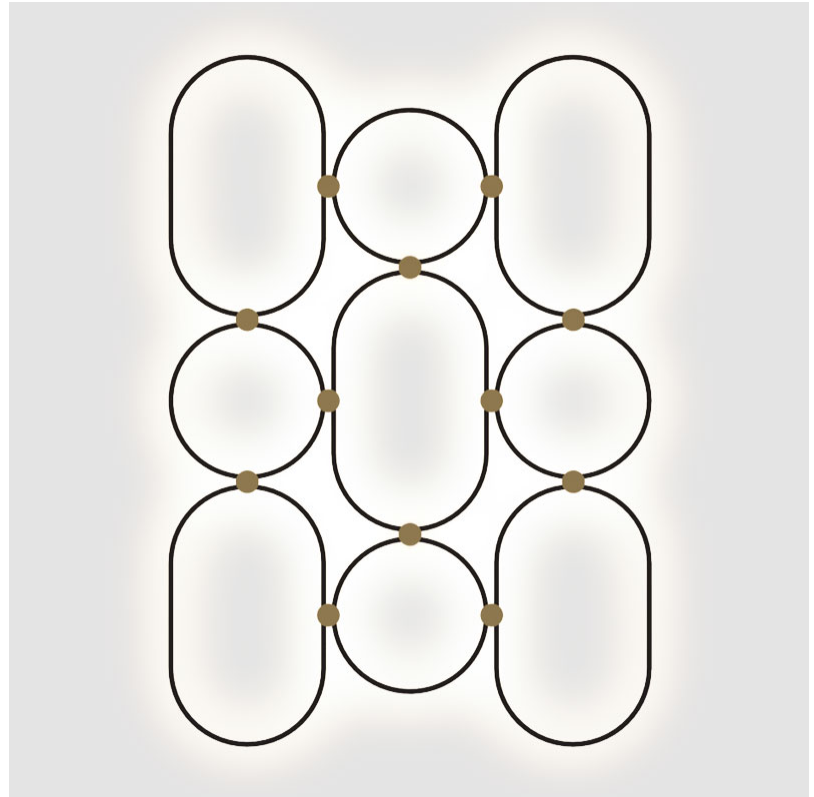

NONAME SURFACE

D43095-

base number   LED   Color   Finish
Dimming   Temperature   Options

1. To build a product code in our configurator select the specify button on the base model # product page
2. To build a manual product code on this datasheet choose from the options listed below in blue font and add the suffix to the base model #

GENERAL

Series: NoName
Partner: Icone
Division: Design
Installation: Surface
Product Type: Wall Surface
Mounting Location: Wall
Light Distribution: Indirect

PHYSICAL

Shape: Abstract
Length (mm): 920
Length (in): 36 3/4
Height (mm): 1315
Depth (mm): 130
Height (in): 51 3/4
Depth (in): 5 1/8
Fixture Finish: [BLK](#) / [WHB](#) / [WHW](#) / [BKB](#) / [BRA](#) / [SBS](#)
Fixture Material: Aluminum

ELECTRICAL

Lamp Type: LED
Input Wattage (W): 116
Dimming: [Phase Dimming](#) / [0-10V Dimming](#)
Driver Included: No
Driver Location: Remote
Driver Class: Class 2
Input Voltage (V): 120 - 277
Output Voltage (V): 24

LED

Color Temperature (°K): [2700](#) / [3000](#)
Max. Delivered Lumen (lm): 15900 / 16500
CRI: >80 CRI
Lamp Life (hrs): 50000

OPTICAL

RATINGS AND CERTIFICATIONS

Certified By: Certified for North American Standards
IP rating: IP20