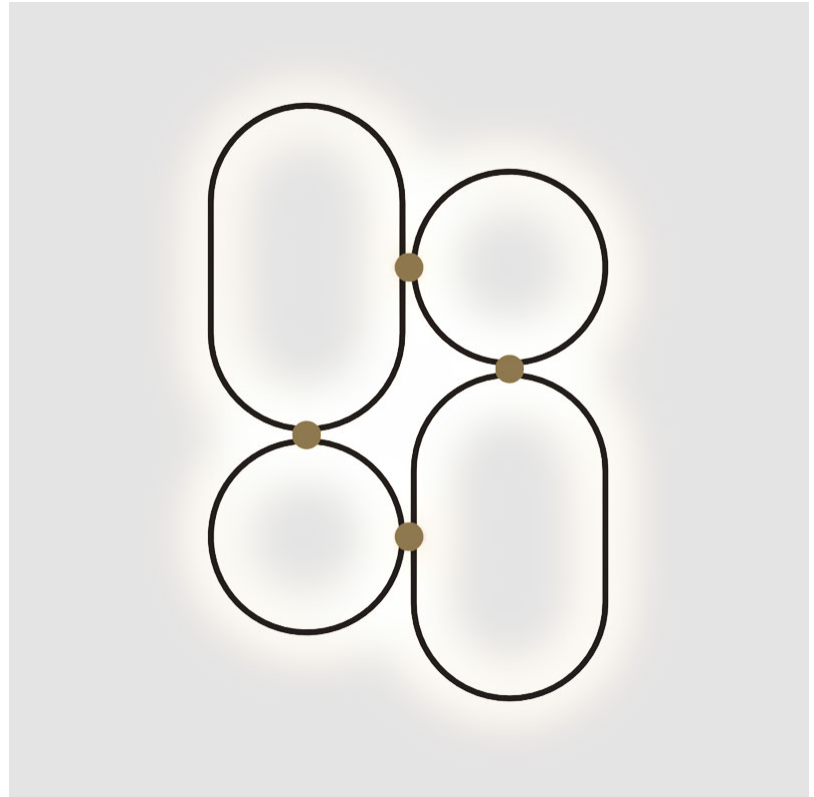

PROJECT _____
TYPE _____
SPECIFIER _____
QUANTITY _____
DATE _____

NONAME SURFACE

D43094-

base number   LED   Color   Finish
Dimming   Temperature   Options

1. To build a product code in our configurator select the specify button on the base model # product page
2. To build a manual product code on this datasheet choose from the options listed below in blue font and add the suffix to the base model #

GENERAL

Series: NoName
Partner: Icone
Division: Design
Installation: Surface
Product Type: Wall Surface
Mounting Location: Wall
Light Distribution: Indirect

PHYSICAL

Shape: Abstract
Length (mm): 605
Length (in): 23 ¹³/₁₆
Height (mm): 910
Depth (mm): 130
Height (in): 35 ¹³/₁₆
Depth (in): 5 ¹/₈
[Fixture Finish: BLK / WHB / WHW / BKB / BRA / SBS](#)
Fixture Material: Aluminum

ELECTRICAL

Lamp Type: LED
Input Wattage (W): 51
[Dimming: Phase Dimming / 0-10V Dimming](#)
Driver Included: No
Driver Location: Remote
Driver Class: Class 2
Input Voltage (V): 120 - 277
Output Voltage (V): 24

LED

[Color Temperature (°K): 2700 / 3000](#)
Max. Delivered Lumen (lm): 5700 / 5880
CRI: >80 CRI
Lamp Life (hrs): 50000

OPTICAL

RATINGS AND CERTIFICATIONS

Certified By: Certified for North American Standards
IP rating: IP20