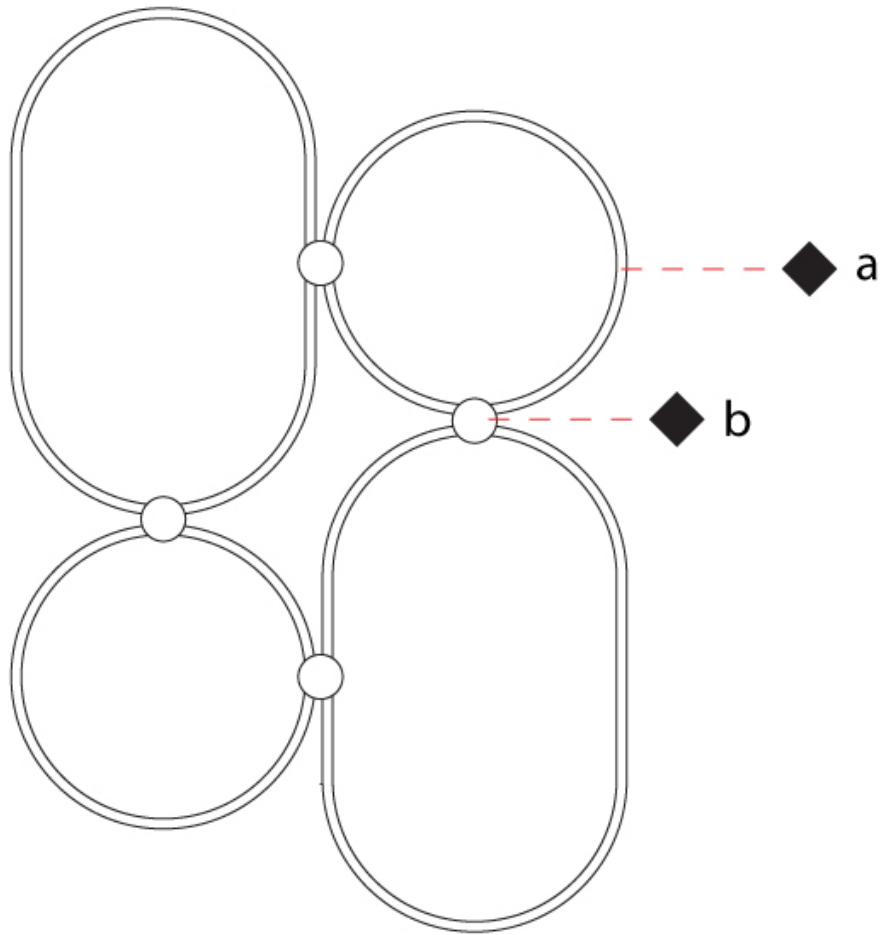

D43094-

PROJECT _____

TYPE _____

SPECIFIER _____

QUANTITY _____

DATE _____

D