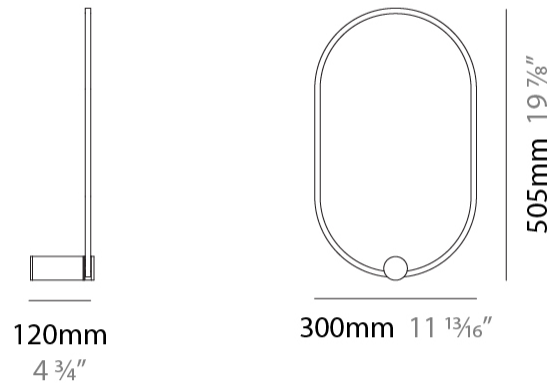

PROJECT _____
TYPE _____
SPECIFIER _____
QUANTITY _____
DATE _____

NONAME SURFACE

D43091- _____
base number   LED   Color   Finish
                         Dimming   Temperature   Options

1. To build a product code in our configurator select the specify button on the base model # product page
2. To build a manual product code on this datasheet choose from the options listed below in blue font and add the suffix to the base model #

GENERAL

Series: NoName
Partner: Icone
Division: Design
Installation: Surface
Product Type: Wall Surface
Mounting Location: Wall
Light Distribution: Indirect

PHYSICAL

Shape: Abstract
Length (mm): 300
Length (in): 11 ¹³/₁₆
Height (mm): 505
Depth (mm): 130
Height (in): 19 ⁷/₈
Depth (in): 5 ¹/₈
Fixture Finish: [BLK](#) / [WHB](#) / [WHW](#) / [BKB](#) / [BRA](#) / [SBS](#)
Fixture Material: Aluminum

ELECTRICAL

Lamp Type: LED
Input Wattage (W): 15.6
Dimming: [Phase Dimming](#) / [0-10V Dimming](#)
Driver Included: No
Driver Location: Remote
Driver Class: Class 2
Input Voltage (V): 120 - 277
Output Voltage (V): 24

LED

Color Temperature (°K): [2700](#) / [3000](#)
Max. Delivered Lumen (lm): 2140 / 2200
CRI: >80 CRI
Lamp Life (hrs): 50000

OPTICAL

RATINGS AND CERTIFICATIONS

Certified By: Certified for North American Standards
IP rating: IP20