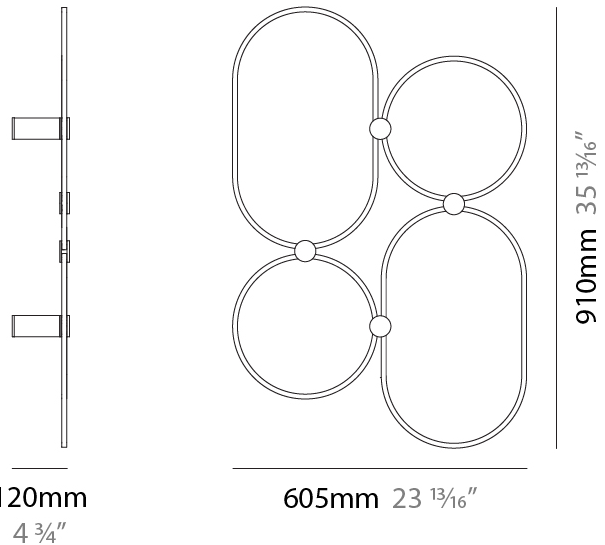

PROJECT _____
TYPE _____
SPECIFIER _____
QUANTITY _____
DATE _____

NONAME SURFACE

D43094-

base number   LED   Color   Finish
Dimming   Temperature   Options

1. To build a product code in our configurator select the specify button on the base model # product page
2. To build a manual product code on this datasheet choose from the options listed below in blue font and add the suffix to the base model #

GENERAL

Series: NoName
Partner: Icone
Division: Design
Installation: Surface
Product Type: Wall Surface
Mounting Location: Wall
Light Distribution: Indirect

PHYSICAL

Shape: Abstract
Length (mm): 605
Length (in): 23 ¹³/₁₆
Height (mm): 910
Depth (mm): 130
Height (in): 35 ¹³/₁₆
Depth (in): 5 ¹/₈
[Fixture Finish: BLK / WHB / WHW / BKB / BRA / SBS](#)
Fixture Material: Aluminum

ELECTRICAL

Lamp Type: LED
Input Wattage (W): 51
[Dimming: Phase Dimming / 0-10V Dimming](#)
Driver Included: No
Driver Location: Remote
Driver Class: Class 2
Input Voltage (V): 120 - 277
Output Voltage (V): 24

LED

[Color Temperature (°K): 2700 / 3000](#)
Max. Delivered Lumen (lm): 5700 / 5880
CRI: >80 CRI
Lamp Life (hrs): 50000

OPTICAL

RATINGS AND CERTIFICATIONS

Certified By: Certified for North American Standards
IP rating: IP20