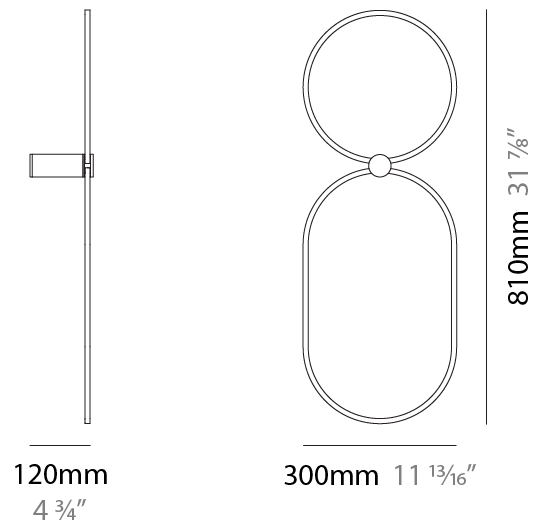

NONAME SURFACE

D43092-

base number   LED   Color   Finish
Dimming   Temperature   Options

1. To build a product code in our configurator select the specify button on the base model # product page
2. To build a manual product code on this datasheet choose from the options listed below in blue font and add the suffix to the base model #

GENERAL

Series: NoName
Partner: Icone
Division: Design
Installation: Surface
Product Type: Wall Surface
Mounting Location: Wall
Light Distribution: Indirect

PHYSICAL

Shape: Abstract
Length (mm): 300
Length (in): 11 ¹³/₁₆
Height (mm): 810
Depth (mm): 130
Height (in): 31 ⁷/₈
Depth (in): 5 ¹/₈
Fixture Finish: [BLK](#) / [WHB](#) / [WHW](#) / [BKB](#) / [BRA](#) / [SBS](#)
Fixture Material: Aluminum

ELECTRICAL

Lamp Type: LED
Input Wattage (W): 26
Dimming: [Phase Dimming](#) / [0-10V Dimming](#)
Driver Included: No
Driver Location: Remote
Driver Class: Class 2
Input Voltage (V): 120 - 277
Output Voltage (V): 24

LED

Color Temperature (°K): [2700](#) / [3000](#)
Max. Delivered Lumen (lm): 3620 / 3730
CRI: >80 CRI
Lamp Life (hrs): 50000

OPTICAL

RATINGS AND CERTIFICATIONS

Certified By: Certified for North American Standards
IP rating: IP20

PROJECT _____
TYPE _____
SPECIFIER _____
QUANTITY _____
DATE _____