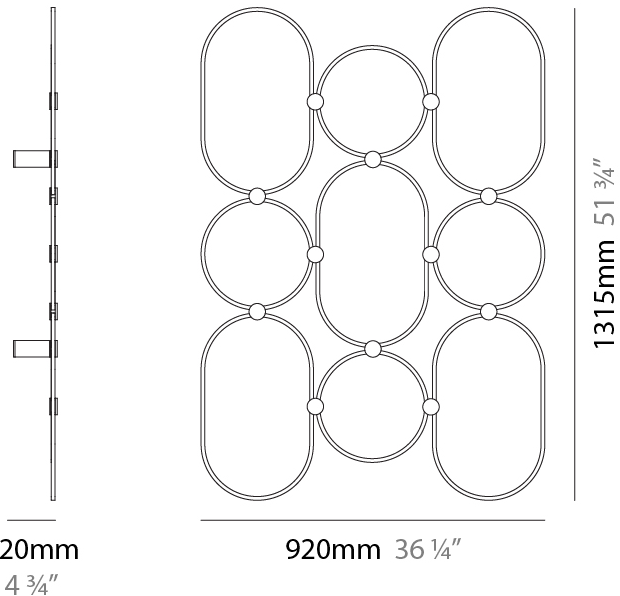

NONAME SURFACE

D43095-

base number   LED   Color   Finish
Dimming   Temperature   Options

1. To build a product code in our configurator select the specify button on the base model # product page
2. To build a manual product code on this datasheet choose from the options listed below in blue font and add the suffix to the base model #

GENERAL

Series: NoName
Partner: Icone
Division: Design
Installation: Surface
Product Type: Wall Surface
Mounting Location: Wall
Light Distribution: Indirect

PHYSICAL

Shape: Abstract
Length (mm): 920
Length (in): 36 3/4
Height (mm): 1315
Depth (mm): 130
Height (in): 51 3/4
Depth (in): 5 1/8
Fixture Finish: [BLK](#) / [WHB](#) / [WHW](#) / [BKB](#) / [BRA](#) / [SBS](#)
Fixture Material: Aluminum

ELECTRICAL

Lamp Type: LED
Input Wattage (W): 116
Dimming: [Phase Dimming](#) / [0-10V Dimming](#)
Driver Included: No
Driver Location: Remote
Driver Class: Class 2
Input Voltage (V): 120 - 277
Output Voltage (V): 24

LED

Color Temperature (°K): [2700](#) / [3000](#)
Max. Delivered Lumen (lm): 15900 / 16500
CRI: >80 CRI
Lamp Life (hrs): 50000

OPTICAL

RATINGS AND CERTIFICATIONS

Certified By: Certified for North American Standards
IP rating: IP20