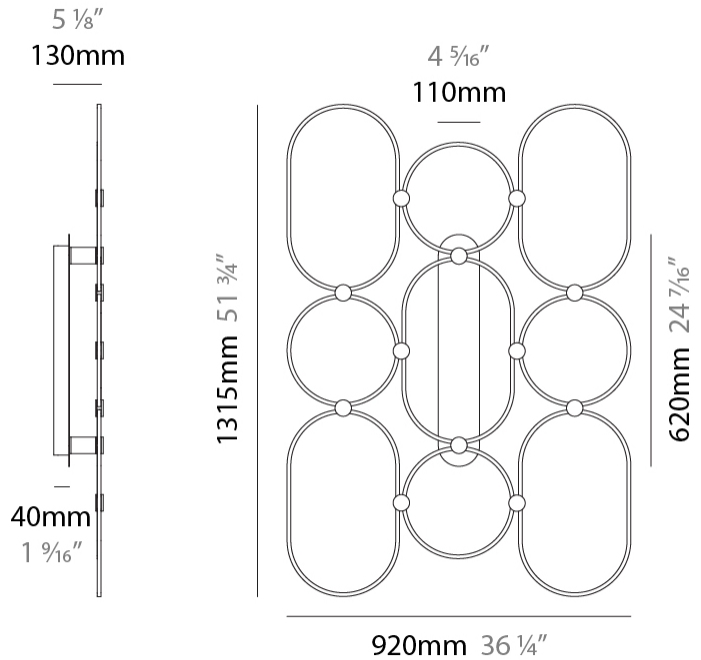

NONAME SURFACE

D43090-

base number LED Dimming Color Temperature Finish Options

1. To build a product code in our configurator select the specify button on the base model # product page
2. To build a manual product code on this datasheet choose from the options listed below in blue font and add the suffix to the base model #

GENERAL

Series: NoName
Partner: Icone
Division: Design
Installation: Surface
Product Type: Wall Surface
Mounting Location: Wall
Light Distribution: Indirect

PHYSICAL

Shape: Abstract
Length (mm): 920
Length (in): 36 3/4
Height (mm): 1315
Depth (mm): 130
Height (in): 51 3/4
Depth (in): 5 1/8
Fixture Finish: [BLK](#) / [WHB](#) / [WHW](#) / [BKB](#) / [BRA](#) / [SBS](#)
Fixture Material: Aluminum

ELECTRICAL

Lamp Type: LED
Input Wattage (W): 116
Dimming: [Phase Dimming](#) / [0-10V Dimming](#)
Driver Included: Yes
Driver Location: Integrated
Driver Class: Class 2
Input Voltage (V): 120 - 277
Output Voltage (V): 24

LED

Color Temperature (°K): [2700](#) / [3000](#)
Max. Delivered Lumen (lm): 15900 / 16500
CRI: >80 CRI
Lamp Life (hrs): 50000

OPTICAL

RATINGS AND CERTIFICATIONS

Certified By: Certified for North American Standards
IP rating: IP20