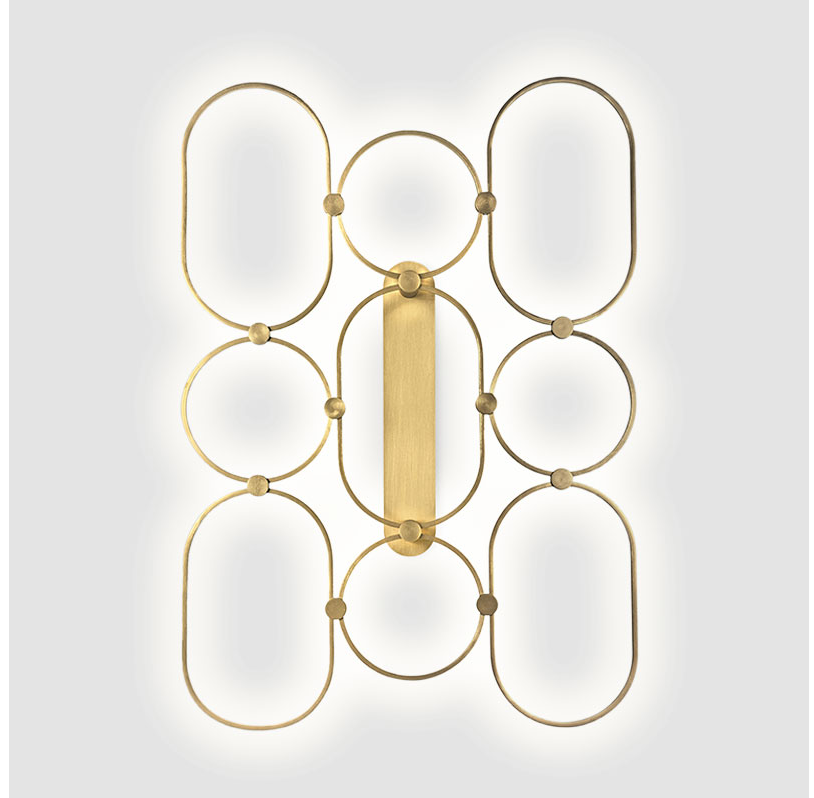

NONAME SURFACE

D43090-

base number LED Dimming Color Temperature Finish Options

1. To build a product code in our configurator select the specify button on the base model # product page
2. To build a manual product code on this datasheet choose from the options listed below in blue font and add the suffix to the base model #

GENERAL

Series: NoName
Partner: Icone
Division: Design
Installation: Surface
Product Type: Wall Surface
Mounting Location: Wall
Light Distribution: Indirect

PHYSICAL

Shape: Abstract
Length (mm): 920
Length (in): 36 3/4
Height (mm): 1315
Depth (mm): 130
Height (in): 51 3/4
Depth (in): 5 1/8
Fixture Finish: [BLK](#) / [WHB](#) / [WHW](#) / [BKB](#) / [BRA](#) / [SBS](#)
Fixture Material: Aluminum

ELECTRICAL

Lamp Type: LED
Input Wattage (W): 116
Dimming: [Phase Dimming](#) / [0-10V Dimming](#)
Driver Included: Yes
Driver Location: Integrated
Driver Class: Class 2
Input Voltage (V): 120 - 277
Output Voltage (V): 24

LED

Color Temperature (°K): [2700](#) / [3000](#)
Max. Delivered Lumen (lm): 15900 / 16500
CRI: >80 CRI
Lamp Life (hrs): 50000

OPTICAL

RATINGS AND CERTIFICATIONS

Certified By: Certified for North American Standards
IP rating: IP20