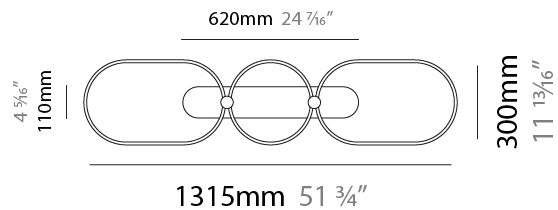

PROJECT	_____
TYPE	_____
SPECIFIER	_____
QUANTITY	_____
DATE	_____

NONAME SURFACE

D42093-

base number	LED	Color	Finish
	Dimming	Temperature	Options

1. To build a product code in our configurator select the specify button on the base model # product page
2. To build a manual product code on this datasheet choose from the options listed below in blue font and add the suffix to the base model #

GENERAL

Series: NoName
Partner: Icone
Division: Design
Installation: Surface
Product Type: Ceiling Surface
Mounting Location: Ceiling
Light Distribution: Direct / Indirect

PHYSICAL

Shape: Abstract
Length (mm): 1315
Length (in): 51 3/4
Width (mm): 300
Width (in): 11 13/16
Height (mm): 30
Height (in): 1 3/16
Fixture Finish: BLK / WHB / WHW / BKB / BRA / SBS
Fixture Material: Aluminum

ELECTRICAL

Lamp Type: LED
Input Wattage (W): 41.6
Dimming: Phase Dimming / 0-10V Dimming
Driver Included: Yes
Driver Location: Integrated
Driver Class: Class 2
Input Voltage (V): 120 - 277
Output Voltage (V): 24

LED

Color Temperature (°K): 2700 / 3000
Max. Delivered Lumen (lm): 5700 / 5800
CRI: >80 CRI
Lamp Life (hrs): 50000

OPTICAL

RATINGS AND CERTIFICATIONS

Certified By: Certified for North American Standards
IP rating: IP20