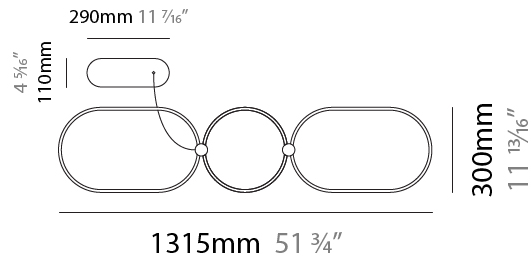

PROJECT	
TYPE	
SPECIFIER	
QUANTITY	
DATE	

NONAME SUSPENSION

D41097-

base number	LED	Color	Finish
	Dimming	Temperature	Options

1. To build a product code in our configurator select the specify button on the base model # product page
2. To build a manual product code on this datasheet choose from the options listed below in blue font and add the suffix to the base model #

GENERAL

Series: NoName
Partner: Icone
Division: Design
Installation: Suspension
Product Type: Pendant
Mounting Location: Ceiling
Light Distribution: Indirect

PHYSICAL

Shape: Abstract
Length (mm): 1315
Length (in): 51 3/4
Width (mm): 300
Width (in): 11 13/16
Max. Overall Height (mm): 2500
Max. Overall Height (in): 98 7/16
Fixture Finish: BLK / WHB / WHW / BKB / BRA / SBS
Fixture Material: Aluminum
Cable Details: 1500mm / 59 1/16"

ELECTRICAL

Lamp Type: LED
Input Wattage (W): 41.6
Dimming: Phase Dimming / 0-10V Dimming
Driver Included: Yes
Driver Location: Integrated
Driver Class: Class 2
Input Voltage (V): 120 - 277
Output Voltage (V): 24

LED

Color Temperature (°K): 2700 / 3000
Max. Delivered Lumen (lm): 5700 / 5880
CRI: >80 CRI
Lamp Life (hrs): 50000

OPTICAL

RATINGS AND CERTIFICATIONS

Certified By: Certified for North American Standards
IP rating: IP20