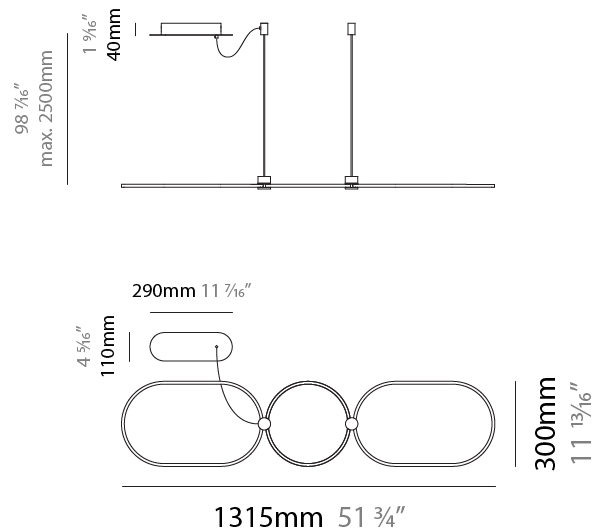

PROJECT	
TYPE	
SPECIFIER	
QUANTITY	
DATE	

NONAME SUSPENSION

D41098-

base number	LED	Color	Finish
	Dimming	Temperature	Options

1. To build a product code in our configurator select the specify button on the base model # product page
2. To build a manual product code on this datasheet choose from the options listed below in blue font and add the suffix to the base model #

GENERAL

Series: NoName
Partner: Icone
Division: Design
Installation: Suspension
Product Type: Pendant
Mounting Location: Ceiling
Light Distribution: Direct / Indirect

PHYSICAL

Shape: Abstract
Length (mm): 1315
Length (in): 51 3/4
Width (mm): 300
Width (in): 11 13/16
Max. Overall Height (mm): 2500
Max. Overall Height (in): 98 7/16
Fixture Finish: BLK / WHB / WHW / BKB / BRA / SBS
Fixture Material: Aluminum
Cable Details: 1500mm / 59 1/16"

ELECTRICAL

Lamp Type: LED
Input Wattage (W): 41.6
Dimming: Phase Dimming / 0-10V Dimming
Driver Included: Yes
Driver Location: Integrated
Driver Class: Class 2
Input Voltage (V): 120 - 277
Output Voltage (V): 24

LED

Color Temperature (°K): 2700 / 3000
Max. Delivered Lumen (lm): 5700 / 5880
CRI: >80 CRI
Lamp Life (hrs): 50000

OPTICAL

RATINGS AND CERTIFICATIONS

Certified By: Certified for North American Standards
IP rating: IP20