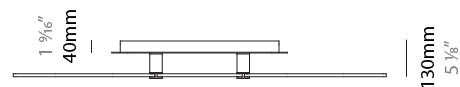

GENERAL

Series: NoName
Partner: Icone
Division: Design
Installation: Suspension
Product Type: Pendant
Mounting Location: Ceiling
Light Distribution: Indirect

PHYSICAL

Shape: Abstract
Length (mm): 1315
Length (in): 51 3/4
Width (mm): 300
Width (in): 11 13/16
Max. Overall Height (mm): 2500
Max. Overall Height (in): 98 7/16
Fixture Finish: BLK / WHB / WHW / BKB / BRA / SBS
Fixture Material: Aluminum
Cable Details: 1500mm / 59 1/16"

GENERAL

Series: NoName
Partner: Icone
Division: Design
Installation: Suspension
Product Type: Pendant
Mounting Location: Ceiling
Light Distribution: Direct / Indirect

PHYSICAL

Shape: Abstract
Length (mm): 1315
Length (in): 51 3/4
Width (mm): 300
Width (in): 11 13/16
Max. Overall Height (mm): 2500
Max. Overall Height (in): 98 7/16
Fixture Finish: BLK / WHB / WHW / BKB / BRA / SBS
Fixture Material: Aluminum
Cable Details: 1500mm / 59 1/16"

GENERAL

Series: NoName
Partner: Icone
Division: Design
Installation: Surface
Product Type: Ceiling Surface
Mounting Location: Ceiling
Light Distribution: Direct / Indirect

PHYSICAL

Shape: Abstract
Length (mm): 1315
Length (in): 51 3/4
Width (mm): 300
Width (in): 11 13/16
Height (mm): 30
Height (in): 1 3/16
Fixture Finish: BLK / WHB / WHW / BKB / BRA / SBS
Fixture Material: Aluminum

LED

Color Temperature (°K): 2700 / 3000
Max. Delivered Lumen (lm): 5700 / 5800
CRI: >80 CRI
Lamp Life (hrs): 50000

OPTICAL

RATINGS AND CERTIFICATIONS

Certified By: Certified for North American Standards
IP rating: IP20