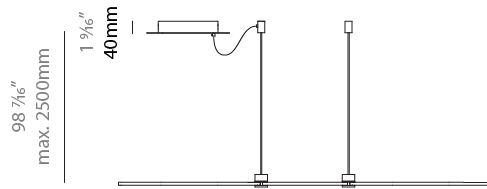

PROJECT	
TYPE	
SPECIFIER	
QUANTITY	
DATE	

NONAME SUSPENSION

D41097-

base number	LED	Color	Finish
	Dimming	Temperature	Options

1. To build a product code in our configurator select the specify button on the base model # product page
2. To build a manual product code on this datasheet choose from the options listed below in blue font and add the suffix to the base model #

GENERAL

Series: NoName
Partner: Icone
Division: Design
Installation: Suspension
Product Type: Pendant
Mounting Location: Ceiling
Light Distribution: Indirect

PHYSICAL

Shape: Abstract
Length (mm): 1315
Length (in): 51 3/4
Width (mm): 300
Width (in): 11 13/16
Max. Overall Height (mm): 2500
Max. Overall Height (in): 98 7/16
Fixture Finish: BLK / WHB / WHW / BKB / BRA / SBS
Fixture Material: Aluminum
Cable Details: 1500mm / 59 1/16"

ELECTRICAL

Lamp Type: LED
Input Wattage (W): 41.6
Dimming: Phase Dimming / 0-10V Dimming
Driver Included: Yes
Driver Location: Integrated
Driver Class: Class 2
Input Voltage (V): 120 - 277
Output Voltage (V): 24

LED

Color Temperature (°K): 2700 / 3000
Max. Delivered Lumen (lm): 5700 / 5880
CRI: >80 CRI
Lamp Life (hrs): 50000

OPTICAL

RATINGS AND CERTIFICATIONS

Certified By: Certified for North American Standards
IP rating: IP20