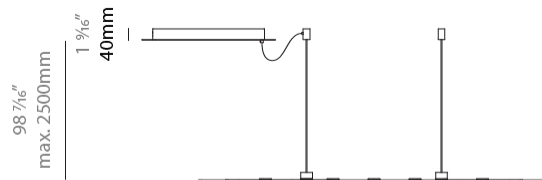

NONAME SUSPENSION

D41102-

base number   LED Dimming   Color Temperature   Finish Options

1. To build a product code in our configurator select the specify button on the base model # product page
2. To build a manual product code on this datasheet choose from the options listed below in blue font and add the suffix to the base model #

GENERAL

Series: NoName
Partner: Icone
Division: Design
Installation: Suspension
Product Type: Pendant
Mounting Location: Ceiling
Light Distribution: Direct

PHYSICAL

Shape: Abstract
Length (mm): 1315
Length (in): 51 3/4
Width (mm): 920
Width (in): 36 1/4
Height (mm): 30
Height (in): 1 3/16
Max. Overall Height (mm): 2500
Max. Overall Height (in): 98 7/16
Fixture Finish: [BLK / WHB / WHW / BKB / BRA / SBS](#)
Fixture Material: Aluminum

ELECTRICAL

Lamp Type: LED
Input Wattage (W): 116
Dimming: [Phase Dimming / 0-10V Dimming](#)
Driver Included: Yes
Driver Location: Integrated
Driver Class: Class 2
Input Voltage (V): 120 - 277
Output Voltage (V): 24

LED

[Color Temperature (°K): 2700 / 3000](#)
Max. Delivered Lumen (lm): 15900 / 16500
CRI: >80 CRI
Lamp Life (hrs): 50000

OPTICAL

RATINGS AND CERTIFICATIONS

Certified By: Certified for North American Standards
IP rating: IP20