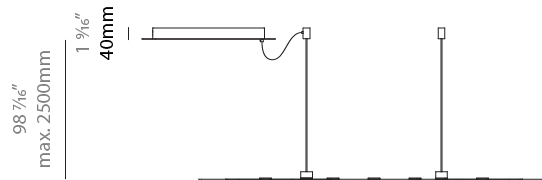

NONAME SUSPENSION

D41103-

base number   LED   Color   Finish
Dimming   Temperature   Options

1. To build a product code in our configurator select the specify button on the base model # product page
2. To build a manual product code on this datasheet choose from the options listed below in blue font and add the suffix to the base model #

GENERAL

Series: NoName
Partner: Icone
Division: Design
Installation: Suspension
Product Type: Pendant
Mounting Location: Ceiling
Light Distribution: Indirect

PHYSICAL

Shape: Abstract
Length (mm): 1315
Length (in): 51 3/4
Width (mm): 920
Width (in): 36 1/4
Height (mm): 30
Height (in): 1 3/16
Max. Overall Height (mm): 2500
Max. Overall Height (in): 98 7/16
Fixture Finish: [BLK / WHB / WHW / BKB / BRA / SBS](#)
Fixture Material: Aluminum

ELECTRICAL

Lamp Type: LED
Input Wattage (W): 116
Dimming: [Phase Dimming / 0-10V Dimming](#)
Driver Included: Yes
Driver Location: Integrated
Driver Class: Class 2
Input Voltage (V): 120 - 277
Output Voltage (V): 24

LED

[Color Temperature (°K): 2700 / 3000](#)
Max. Delivered Lumen (lm): 15900 / 16500
CRI: >80 CRI
Lamp Life (hrs): 50000

OPTICAL

RATINGS AND CERTIFICATIONS

Certified By: Certified for North American Standards
IP rating: IP20