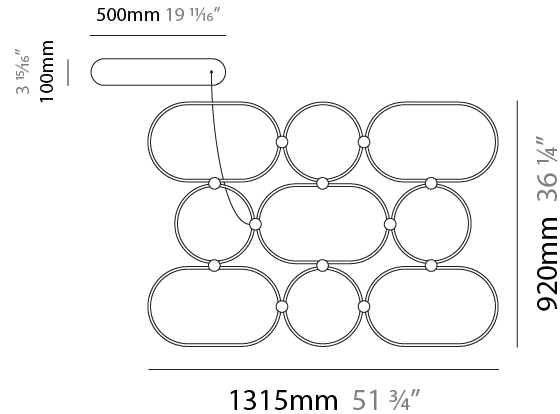

NONAME SUSPENSION

D41103-

base number   LED   Color   Finish
Dimming   Temperature   Options

1. To build a product code in our configurator select the specify button on the base model # product page
2. To build a manual product code on this datasheet choose from the options listed below in blue font and add the suffix to the base model #

GENERAL

Series: NoName
Partner: Icone
Division: Design
Installation: Suspension
Product Type: Pendant
Mounting Location: Ceiling
Light Distribution: Indirect

PHYSICAL

Shape: Abstract
Length (mm): 1315
Length (in): 51 3/4
Width (mm): 920
Width (in): 36 1/4
Height (mm): 30
Height (in): 1 3/16
Max. Overall Height (mm): 2500
Max. Overall Height (in): 98 7/16
Fixture Finish: [BLK / WHB / WHW / BKB / BRA / SBS](#)
Fixture Material: Aluminum

ELECTRICAL

Lamp Type: LED
Input Wattage (W): 116
Dimming: [Phase Dimming / 0-10V Dimming](#)
Driver Included: Yes
Driver Location: Integrated
Driver Class: Class 2
Input Voltage (V): 120 - 277
Output Voltage (V): 24

LED

[Color Temperature (°K): 2700 / 3000](#)
Max. Delivered Lumen (lm): 15900 / 16500
CRI: >80 CRI
Lamp Life (hrs): 50000

OPTICAL

RATINGS AND CERTIFICATIONS

Certified By: Certified for North American Standards
IP rating: IP20