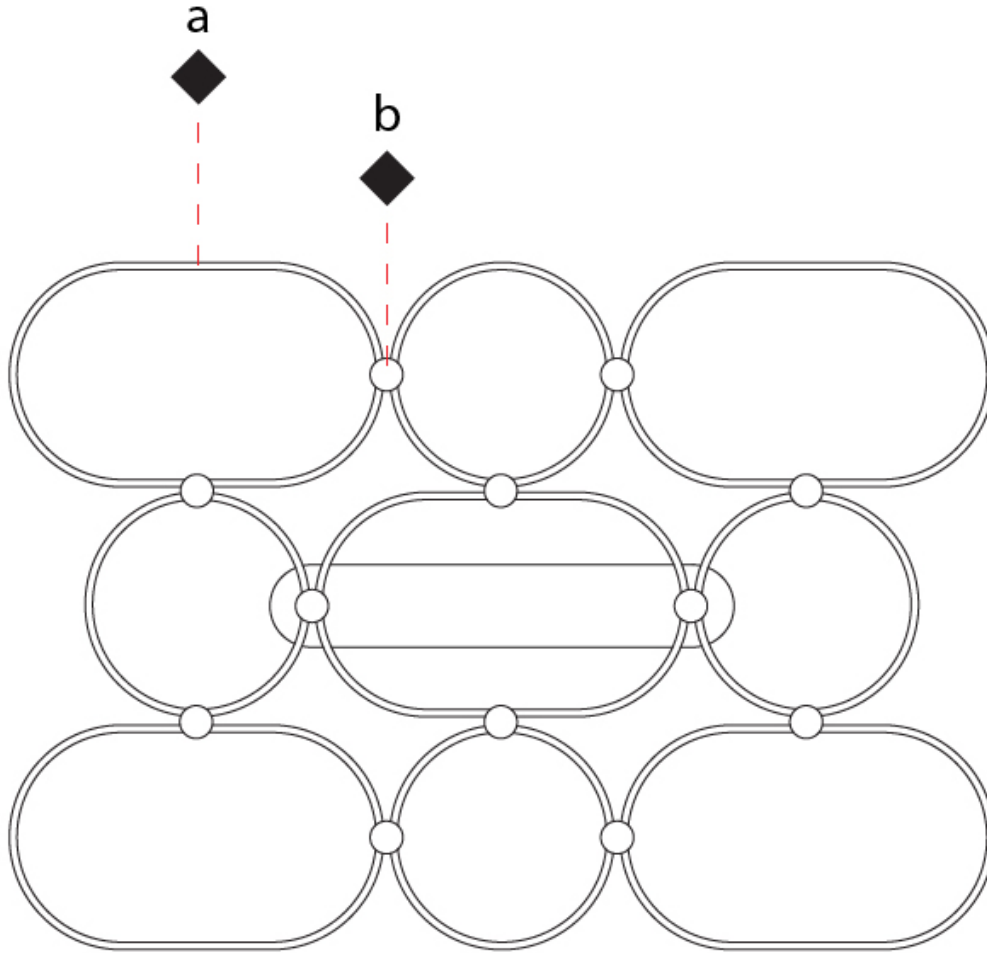

D42098-

PROJECT	_____
TYPE	_____
SPECIFIER	_____
QUANTITY	_____
DATE	_____

D