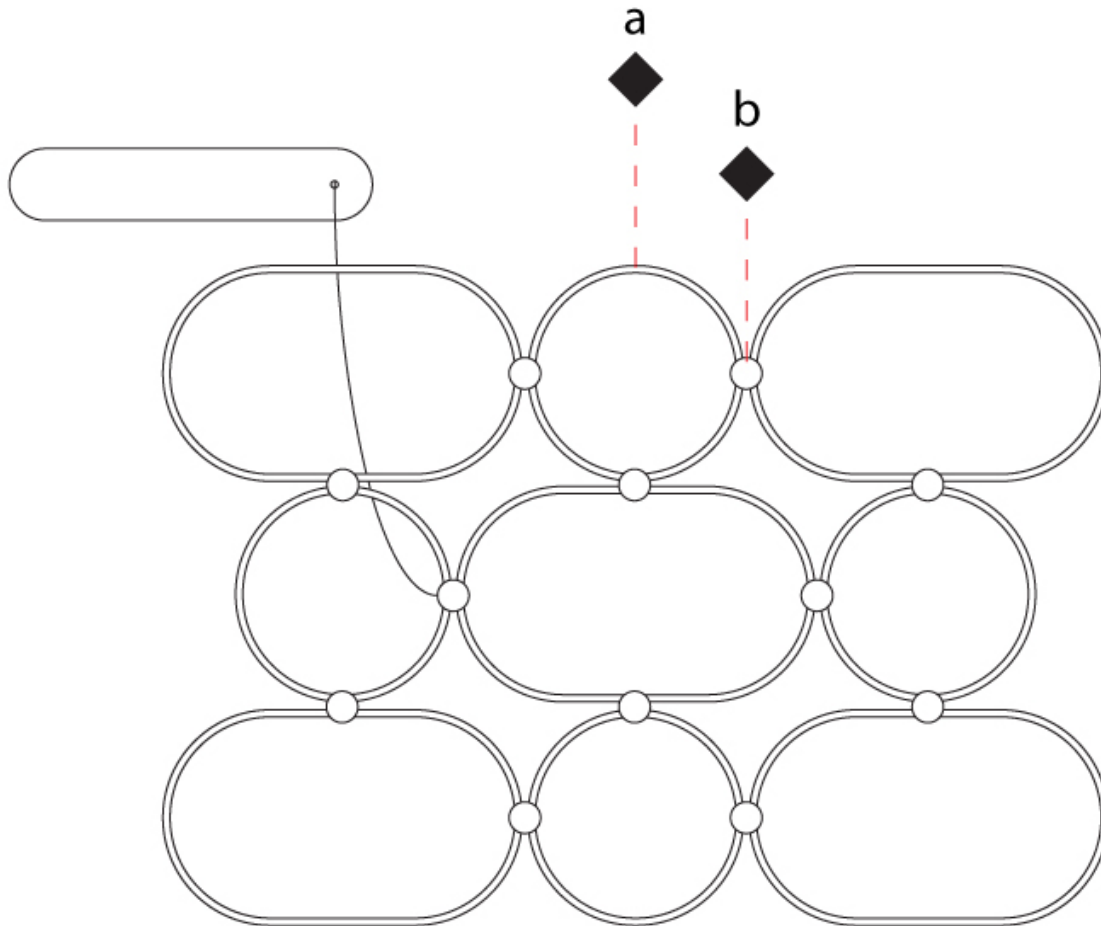

D41102-

PROJECT	_____
TYPE	_____
SPECIFIER	_____
QUANTITY	_____
DATE	_____

D