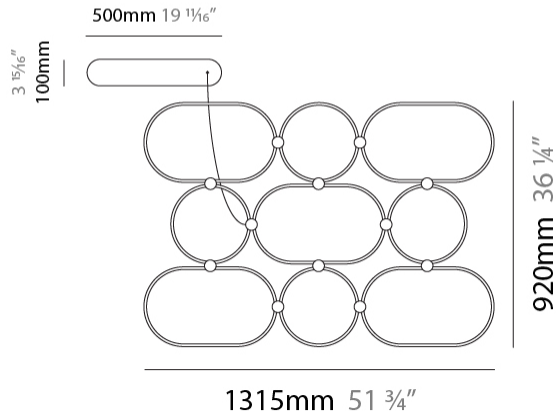

NONAME SUSPENSION

D41102-

base number   LED Dimming   Color Temperature   Finish Options

1. To build a product code in our configurator select the specify button on the base model # product page
2. To build a manual product code on this datasheet choose from the options listed below in blue font and add the suffix to the base model #

GENERAL

Series: NoName
Partner: Icone
Division: Design
Installation: Suspension
Product Type: Pendant
Mounting Location: Ceiling
Light Distribution: Direct

PHYSICAL

Shape: Abstract
Length (mm): 1315
Length (in): 51 3/4
Width (mm): 920
Width (in): 36 1/4
Height (mm): 30
Height (in): 1 3/16
Max. Overall Height (mm): 2500
Max. Overall Height (in): 98 7/16
Fixture Finish: [BLK / WHB / WHW / BKB / BRA / SBS](#)
Fixture Material: Aluminum

ELECTRICAL

Lamp Type: LED
Input Wattage (W): 116
Dimming: [Phase Dimming / 0-10V Dimming](#)
Driver Included: Yes
Driver Location: Integrated
Driver Class: Class 2
Input Voltage (V): 120 - 277
Output Voltage (V): 24

LED

[Color Temperature (°K): 2700 / 3000](#)
Max. Delivered Lumen (lm): 15900 / 16500
CRI: >80 CRI
Lamp Life (hrs): 50000

OPTICAL

RATINGS AND CERTIFICATIONS

Certified By: Certified for North American Standards
IP rating: IP20