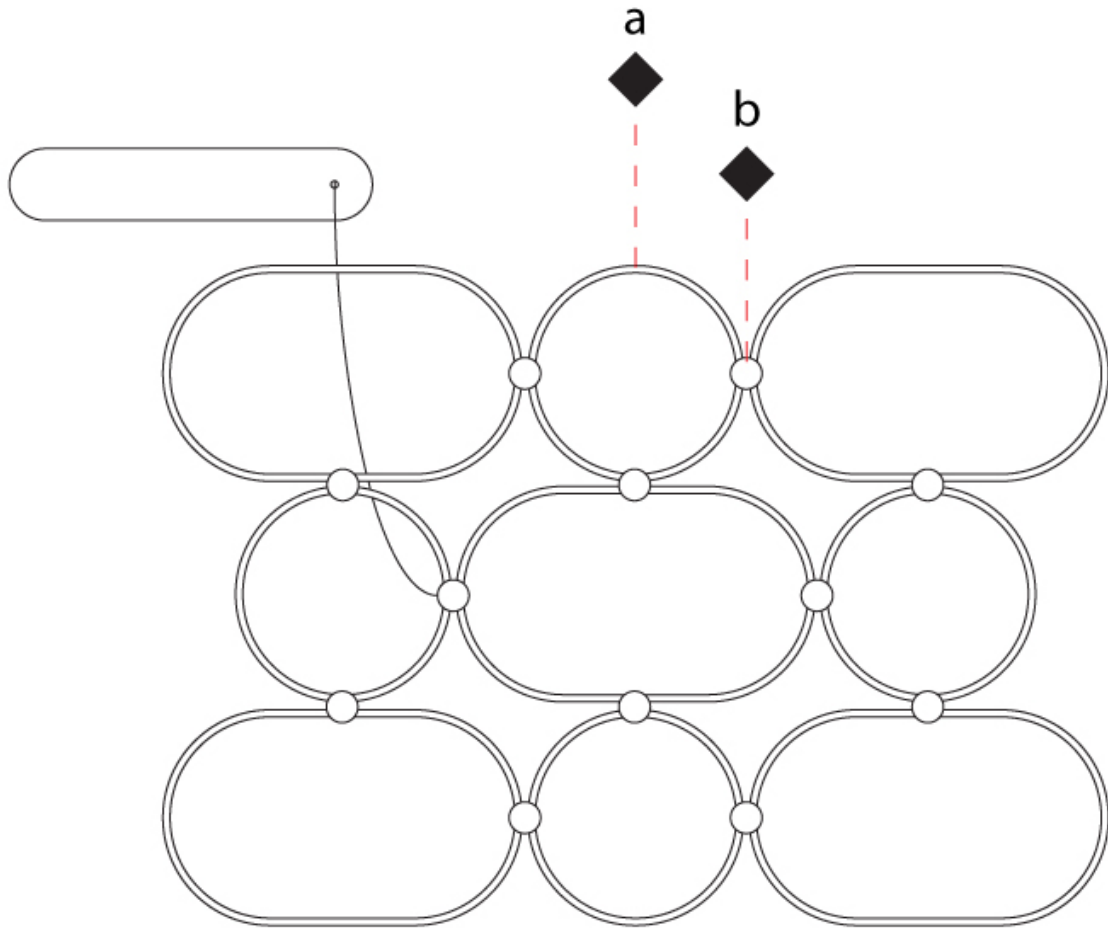

D41104-

PROJECT _____

TYPE _____

SPECIFIER _____

QUANTITY _____

DATE _____

D