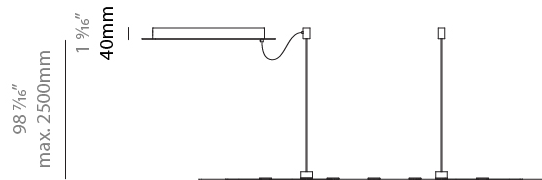

NONAME SUSPENSION

D41104-

base number   LED Dimming   Color Temperature   Finish Options

1. To build a product code in our configurator select the specify button on the base model # product page
2. To build a manual product code on this datasheet choose from the options listed below in blue font and add the suffix to the base model #

GENERAL

Series: NoName
Partner: Icone
Division: Design
Installation: Suspension
Product Type: Pendant
Mounting Location: Ceiling
Light Distribution: Direct / Indirect

PHYSICAL

Shape: Abstract
Length (mm): 1315
Length (in): 51 3/4
Width (mm): 920
Width (in): 36 1/4
Height (mm): 30
Height (in): 1 3/16
Max. Overall Height (mm): 2500
Max. Overall Height (in): 98 7/16
Fixture Finish: [BLK](#) / [WHB](#) / [WHW](#) / [BKB](#) / [BRA](#) / [SBS](#)
Fixture Material: Aluminum

ELECTRICAL

Lamp Type: LED
Input Wattage (W): 116
Dimming: [Phase Dimming / 0-10V Dimming](#)
Driver Included: Yes
Driver Location: Integrated
Driver Class: Class 2
Input Voltage (V): 120 - 277
Output Voltage (V): 24

LED

[Color Temperature (°K): 2700 / 3000](#)
Max. Delivered Lumen (lm): 15900 / 16500
CRI: >80 CRI
Lamp Life (hrs): 50000

OPTICAL

RATINGS AND CERTIFICATIONS

Certified By: Certified for North American Standards
IP rating: IP20