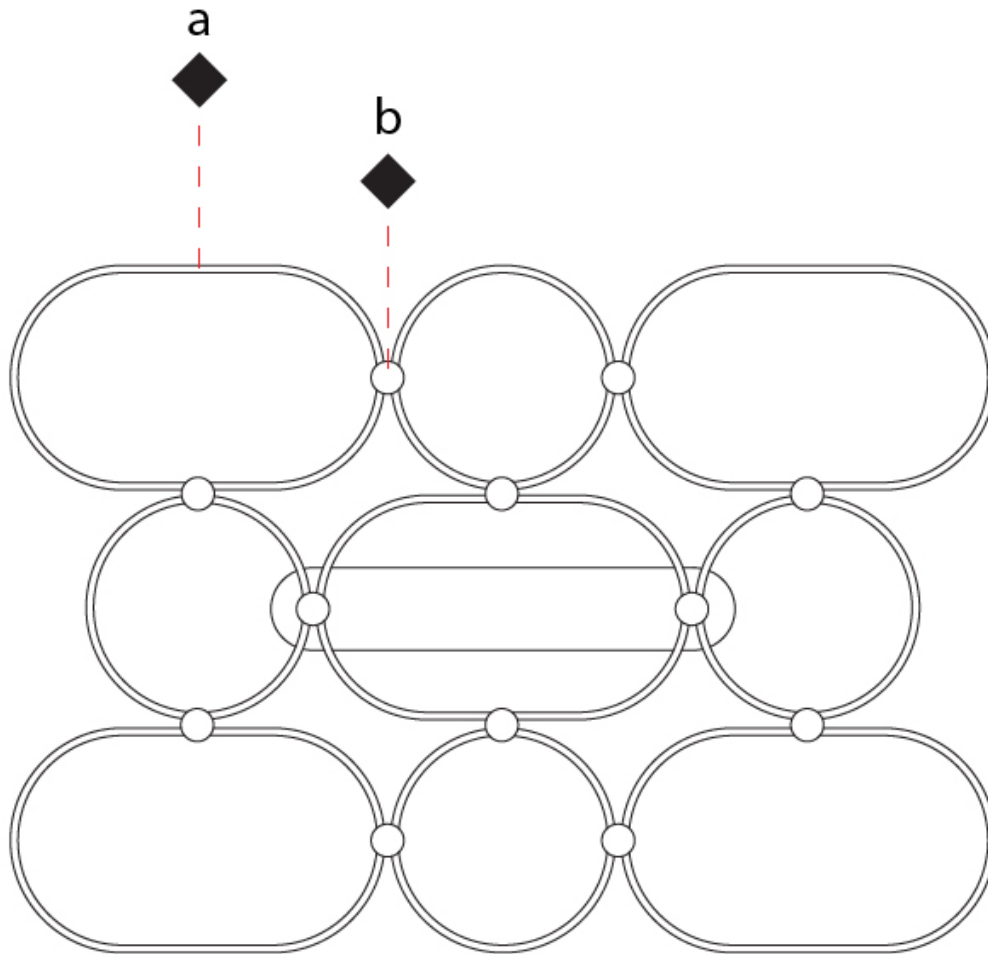

D42095-

PROJECT	_____
TYPE	_____
SPECIFIER	_____
QUANTITY	_____
DATE	_____

D