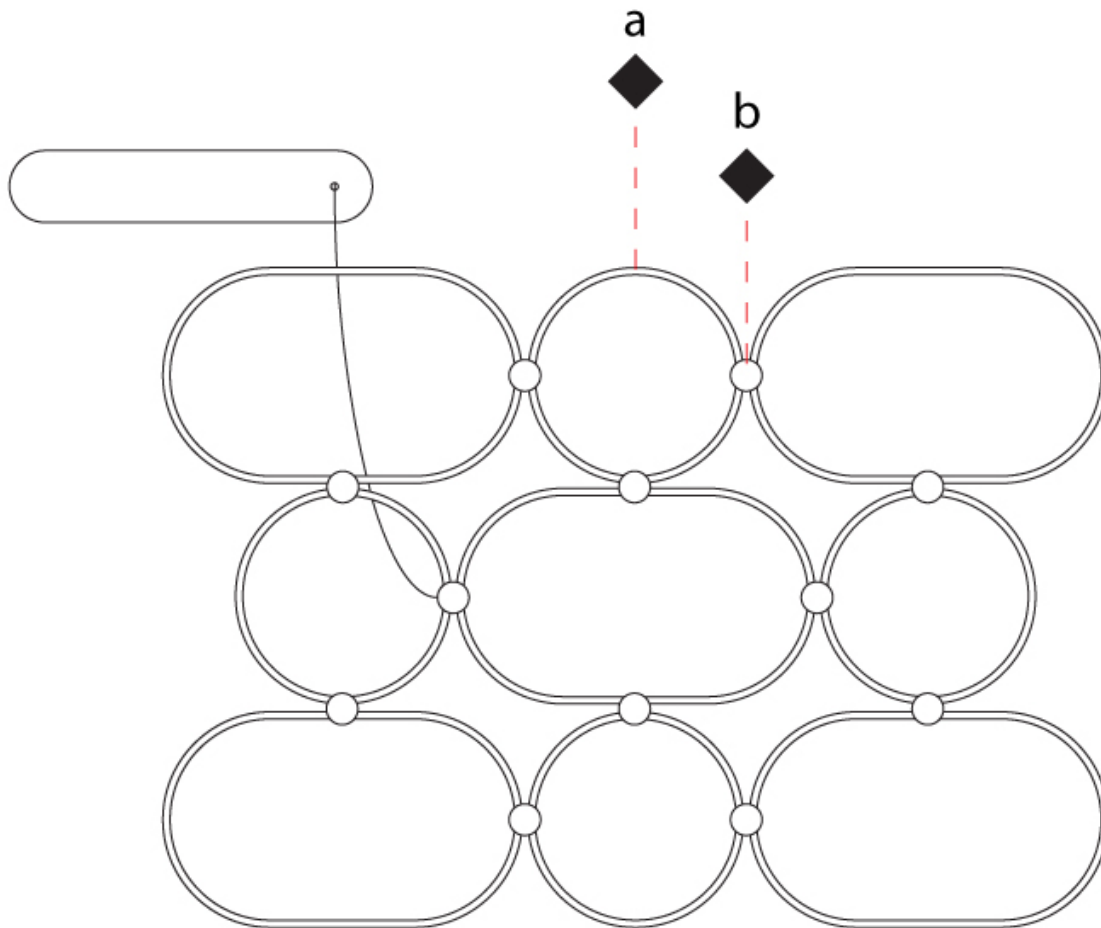

D41103-

PROJECT	_____
TYPE	_____
SPECIFIER	_____
QUANTITY	_____
DATE	_____

D