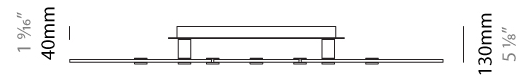

NONAME SURFACE

D42098-

base number   LED Dimming   Color Temperature   Finish Options

1. To build a product code in our configurator select the specify button on the base model # product page
2. To build a manual product code on this datasheet choose from the options listed below in blue font and add the suffix to the base model #

GENERAL

Series: NoName
Partner: Icone
Division: Design
Installation: Surface
Product Type: Ceiling Surface
Mounting Location: Ceiling
Light Distribution: Direct

PHYSICAL

Shape: Abstract
Length (mm): 1315
Length (in): 51 3/4
Width (mm): 920
Width (in): 36 1/4
Height (mm): 30
Height (in): 1 3/16
Fixture Finish: [BLK](#) / [WHB](#) / [WHW](#) / [BKB](#) / [BRA](#) / [SBS](#)
Fixture Material: Aluminum

ELECTRICAL

Lamp Type: LED
Input Wattage (W): 116
Dimming: [Phase Dimming](#) / [0-10V Dimming](#)
Driver Included: Yes
Driver Location: Integrated
Driver Class: Class 2
Input Voltage (V): 120 - 277
Output Voltage (V): 24

LED

Color Temperature (°K): [2700](#) / [3000](#)
Max. Delivered Lumen (lm): 15900 / 16500
CRI: >80 CRI
Lamp Life (hrs): 50000

OPTICAL

RATINGS AND CERTIFICATIONS

Certified By: Certified for North American Standards
IP rating: IP20

PROJECT
TYPE
SPECIFIER
QUANTITY
DATE