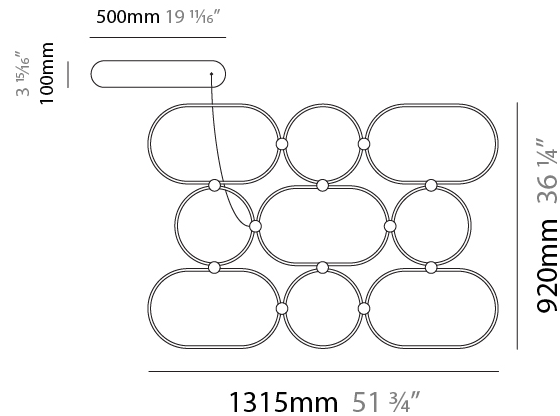

NONAME SUSPENSION

D41104-

base number   LED Dimming   Color Temperature   Finish Options

1. To build a product code in our configurator select the specify button on the base model # product page
2. To build a manual product code on this datasheet choose from the options listed below in blue font and add the suffix to the base model #

GENERAL

Series: NoName
Partner: Icone
Division: Design
Installation: Suspension
Product Type: Pendant
Mounting Location: Ceiling
Light Distribution: Direct / Indirect

PHYSICAL

Shape: Abstract
Length (mm): 1315
Length (in): 51 3/4
Width (mm): 920
Width (in): 36 1/4
Height (mm): 30
Height (in): 1 3/16
Max. Overall Height (mm): 2500
Max. Overall Height (in): 98 7/16
Fixture Finish: [BLK](#) / [WHB](#) / [WHW](#) / [BKB](#) / [BRA](#) / [SBS](#)
Fixture Material: Aluminum

ELECTRICAL

Lamp Type: LED
Input Wattage (W): 116
Dimming: [Phase Dimming / 0-10V Dimming](#)
Driver Included: Yes
Driver Location: Integrated
Driver Class: Class 2
Input Voltage (V): 120 - 277
Output Voltage (V): 24

LED

[Color Temperature (°K): 2700 / 3000](#)
Max. Delivered Lumen (lm): 15900 / 16500
CRI: >80 CRI
Lamp Life (hrs): 50000

OPTICAL

RATINGS AND CERTIFICATIONS

Certified By: Certified for North American Standards
IP rating: IP20