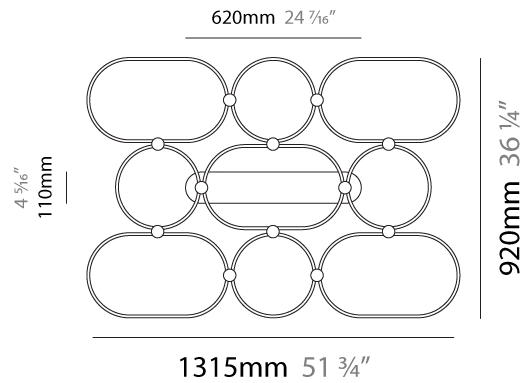

NONAME SURFACE

D42095-

base number   LED   Color   Finish
Dimming   Temperature   Options

1. To build a product code in our configurator select the specify button on the base model # product page
2. To build a manual product code on this datasheet choose from the options listed below in blue font and add the suffix to the base model #

GENERAL

Series: NoName
Partner: Icone
Division: Design
Installation: Surface
Product Type: Ceiling Surface
Mounting Location: Ceiling
Light Distribution: Direct / Indirect

PHYSICAL

Shape: Abstract
Length (mm): 1315
Length (in): 51 ³/₄
Width (mm): 920
Width (in): 36 ¹/₄
Height (mm): 30
Height (in): 1 ³/₁₆
[Fixture Finish: BLK / WHB / WHW / BKB / BRA / SBS](#)
Fixture Material: Aluminum

ELECTRICAL

Lamp Type: LED
Input Wattage (W): 116
[Dimming: Phase Dimming / 0-10V Dimming](#)
Driver Included: Yes
Driver Location: Integrated
Driver Class: Class 2
Input Voltage (V): 120 - 277
Output Voltage (V): 24

LED

[Color Temperature (°K): 2700 / 3000](#)
Max. Delivered Lumen (lm): 15900 / 16500
CRI: >80 CRI
Lamp Life (hrs): 50000

OPTICAL

RATINGS AND CERTIFICATIONS

Certified By: Certified for North American Standards
IP rating: IP20