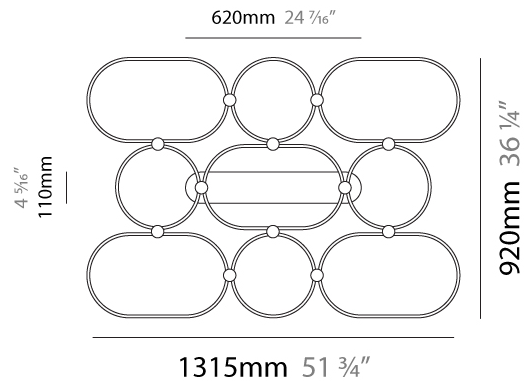

NONAME SURFACE

D42098-

base number   LED Dimming   Color Temperature   Finish Options

1. To build a product code in our configurator select the specify button on the base model # product page
2. To build a manual product code on this datasheet choose from the options listed below in blue font and add the suffix to the base model #

GENERAL

Series: NoName
Partner: Icone
Division: Design
Installation: Surface
Product Type: Ceiling Surface
Mounting Location: Ceiling
Light Distribution: Direct

PHYSICAL

Shape: Abstract
Length (mm): 1315
Length (in): 51 3/4
Width (mm): 920
Width (in): 36 1/4
Height (mm): 30
Height (in): 1 3/16
Fixture Finish: [BLK](#) / [WHB](#) / [WHW](#) / [BKB](#) / [BRA](#) / [SBS](#)
Fixture Material: Aluminum

ELECTRICAL

Lamp Type: LED
Input Wattage (W): 116
Dimming: [Phase Dimming](#) / [0-10V Dimming](#)
Driver Included: Yes
Driver Location: Integrated
Driver Class: Class 2
Input Voltage (V): 120 - 277
Output Voltage (V): 24

LED

Color Temperature (°K): [2700](#) / [3000](#)
Max. Delivered Lumen (lm): 15900 / 16500
CRI: >80 CRI
Lamp Life (hrs): 50000

OPTICAL

RATINGS AND CERTIFICATIONS

Certified By: Certified for North American Standards
IP rating: IP20

PROJECT
TYPE
SPECIFIER
QUANTITY
DATE