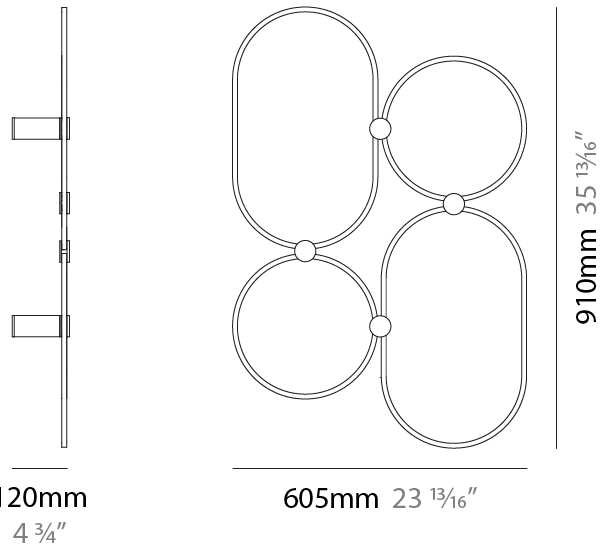

PROJECT _____
TYPE _____
SPECIFIER _____
QUANTITY _____
DATE _____

NONAME SURFACE

D43094-

base number   LED   Color   Finish
Dimming   Temperature   Options

1. To build a product code in our configurator select the specify button on the base model # product page
2. To build a manual product code on this datasheet choose from the options listed below in blue font and add the suffix to the base model #

GENERAL

Series: NoName
Partner: Icone
Division: Design
Installation: Surface
Product Type: Wall Surface
Mounting Location: Wall
Light Distribution: Indirect

PHYSICAL

Shape: Abstract
Length (mm): 605
Length (in): 23 ¹³/₁₆
Height (mm): 910
Depth (mm): 130
Height (in): 35 ¹³/₁₆
Depth (in): 5 ¹/₈
[Fixture Finish: BLK / WHB / WHW / BKB / BRA / SBS](#)
Fixture Material: Aluminum

ELECTRICAL

Lamp Type: LED
Input Wattage (W): 51
[Dimming: Phase Dimming / 0-10V Dimming](#)
Driver Included: No
Driver Location: Remote
Driver Class: Class 2
Input Voltage (V): 120 - 277
Output Voltage (V): 24

LED

[Color Temperature (°K): 2700 / 3000](#)
Max. Delivered Lumen (lm): 5700 / 5880
CRI: >80 CRI
Lamp Life (hrs): 50000

OPTICAL

RATINGS AND CERTIFICATIONS

Certified By: Certified for North American Standards
IP rating: IP20