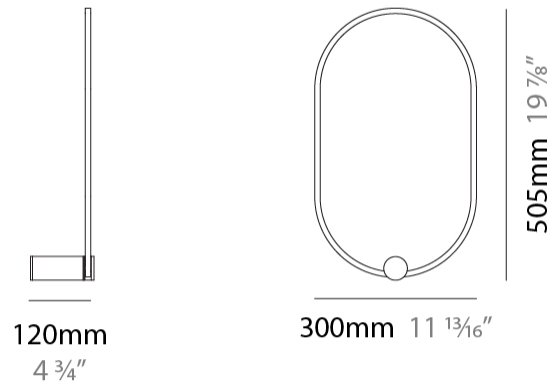

PROJECT	_____
TYPE	_____
SPECIFIER	_____
QUANTITY	_____
DATE	_____

NONAME SURFACE

D43091-

base number	LED	Color	Finish
	Dimming	Temperature	Options

1. To build a product code in our configurator select the specify button on the base model # product page
2. To build a manual product code on this datasheet choose from the options listed below in blue font and add the suffix to the base model #

GENERAL

Series: NoName
Partner: Icone
Division: Design
Installation: Surface
Product Type: Wall Surface
Mounting Location: Wall
Light Distribution: Indirect

PHYSICAL

Shape: Abstract
Length (mm): 300
Length (in): 11 ¹³/₁₆
Height (mm): 505
Depth (mm): 130
Height (in): 19 ⁷/₈
Depth (in): 5 ¹/₈
Fixture Finish: BLK / WHB / WHW / BKB / BRA / SBS
Fixture Material: Aluminum

ELECTRICAL

Lamp Type: LED
Input Wattage (W): 15.6
Dimming: Phase Dimming / 0-10V Dimming
Driver Included: No
Driver Location: Remote
Driver Class: Class 2
Input Voltage (V): 120 - 277
Output Voltage (V): 24

LED

Color Temperature (°K): 2700 / 3000
Max. Delivered Lumen (lm): 2140 / 2200
CRI: >80 CRI
Lamp Life (hrs): 50000

OPTICAL

RATINGS AND CERTIFICATIONS

Certified By: Certified for North American Standards
IP rating: IP20