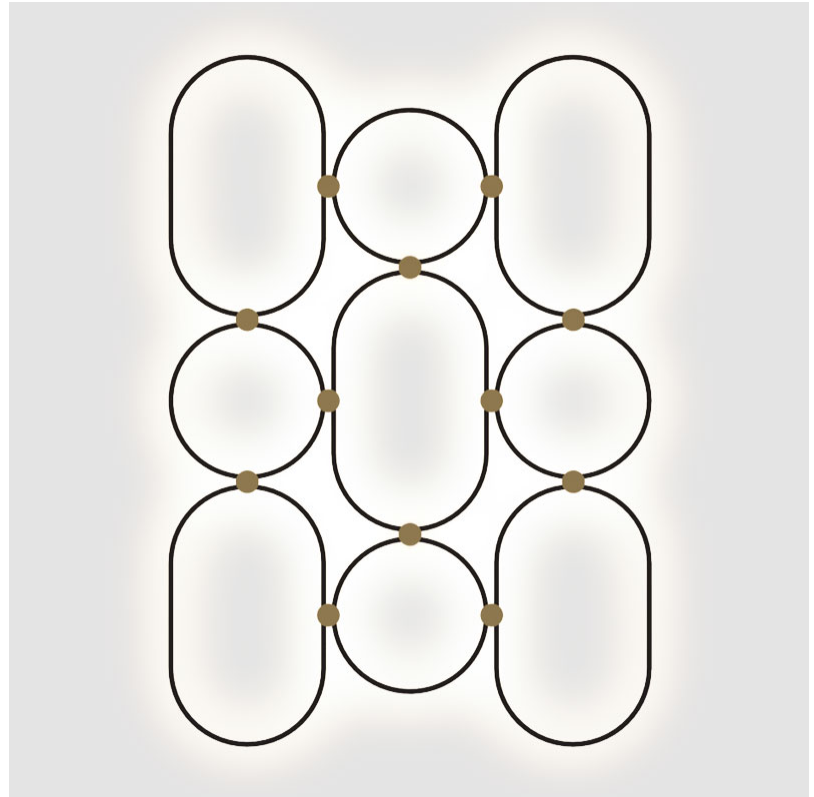

NONAME SURFACE

D43095-

base number   LED   Color   Finish
Dimming   Temperature   Options

1. To build a product code in our configurator select the specify button on the base model # product page
2. To build a manual product code on this datasheet choose from the options listed below in blue font and add the suffix to the base model #

GENERAL

Series: NoName
Partner: Icone
Division: Design
Installation: Surface
Product Type: Wall Surface
Mounting Location: Wall
Light Distribution: Indirect

PHYSICAL

Shape: Abstract
Length (mm): 920
Length (in): 36 1/4
Height (mm): 1315
Depth (mm): 130
Height (in): 51 3/4
Depth (in): 5 1/8
Fixture Finish: [BLK](#) / [WHB](#) / [WHW](#) / [BKB](#) / [BRA](#) / [SBS](#)
Fixture Material: Aluminum

ELECTRICAL

Lamp Type: LED
Input Wattage (W): 116
Dimming: [Phase Dimming](#) / [0-10V Dimming](#)
Driver Included: No
Driver Location: Remote
Driver Class: Class 2
Input Voltage (V): 120 - 277
Output Voltage (V): 24

LED

Color Temperature (°K): [2700](#) / [3000](#)
Max. Delivered Lumen (lm): 15900 / 16500
CRI: >80 CRI
Lamp Life (hrs): 50000

OPTICAL

RATINGS AND CERTIFICATIONS

Certified By: Certified for North American Standards
IP rating: IP20