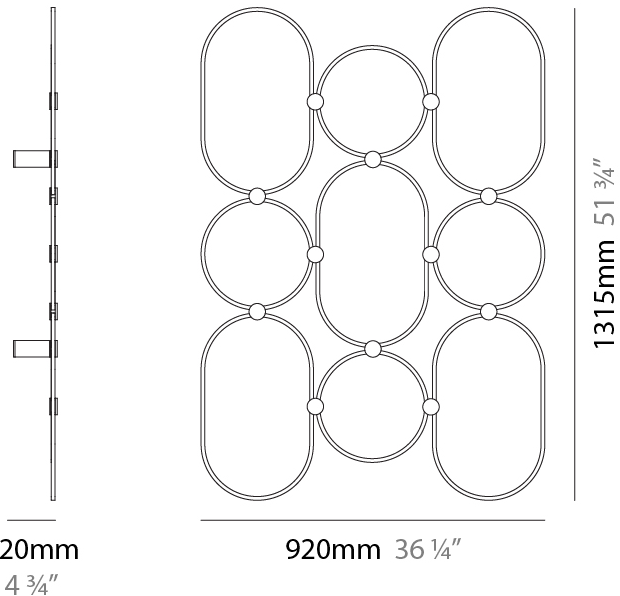

NONAME SURFACE

D43095-

base number   LED   Color   Finish
Dimming   Temperature   Options

1. To build a product code in our configurator select the specify button on the base model # product page
2. To build a manual product code on this datasheet choose from the options listed below in blue font and add the suffix to the base model #

GENERAL

Series: NoName
Partner: Icone
Division: Design
Installation: Surface
Product Type: Wall Surface
Mounting Location: Wall
Light Distribution: Indirect

PHYSICAL

Shape: Abstract
Length (mm): 920
Length (in): 36 1/4
Height (mm): 1315
Depth (mm): 130
Height (in): 51 3/4
Depth (in): 5 1/8
Fixture Finish: [BLK](#) / [WHB](#) / [WHW](#) / [BKB](#) / [BRA](#) / [SBS](#)
Fixture Material: Aluminum

ELECTRICAL

Lamp Type: LED
Input Wattage (W): 116
Dimming: [Phase Dimming](#) / [0-10V Dimming](#)
Driver Included: No
Driver Location: Remote
Driver Class: Class 2
Input Voltage (V): 120 - 277
Output Voltage (V): 24

LED

Color Temperature (°K): [2700](#) / [3000](#)
Max. Delivered Lumen (lm): 15900 / 16500
CRI: >80 CRI
Lamp Life (hrs): 50000

OPTICAL

RATINGS AND CERTIFICATIONS

Certified By: Certified for North American Standards
IP rating: IP20