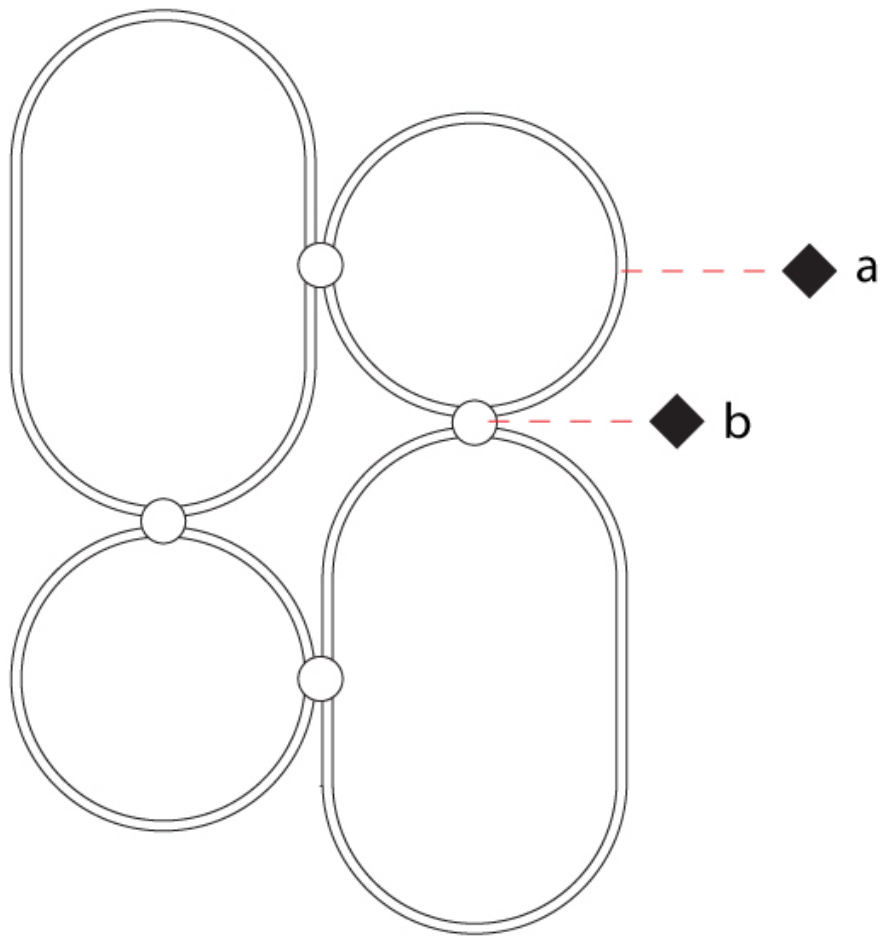

D43094-

PROJECT	_____
TYPE	_____
SPECIFIER	_____
QUANTITY	_____
DATE	_____

D