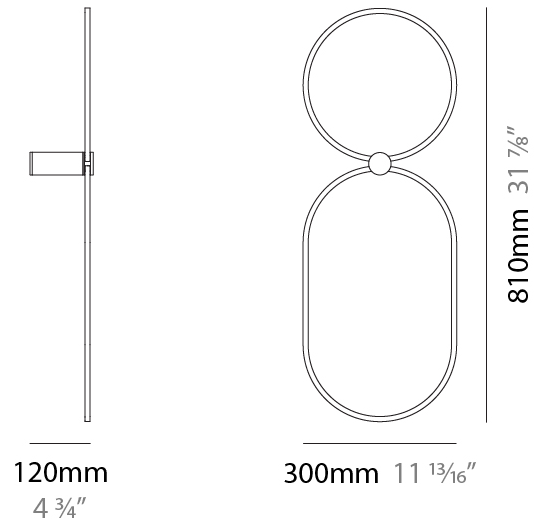

NONAME SURFACE

D43092-

base number   LED   Color   Finish
Dimming   Temperature   Options

1. To build a product code in our configurator select the specify button on the base model # product page
2. To build a manual product code on this datasheet choose from the options listed below in blue font and add the suffix to the base model #

GENERAL

Series: NoName
Partner: Icone
Division: Design
Installation: Surface
Product Type: Wall Surface
Mounting Location: Wall
Light Distribution: Indirect

PHYSICAL

Shape: Abstract
Length (mm): 300
Length (in): 11 ¹³/₁₆
Height (mm): 810
Depth (mm): 130
Height (in): 31 ⁷/₈
Depth (in): 5 ¹/₈
Fixture Finish: [BLK / WHB / WHW / BKB / BRA / SBS](#)
Fixture Material: Aluminum

ELECTRICAL

Lamp Type: LED
Input Wattage (W): 26
Dimming: [Phase Dimming / 0-10V Dimming](#)
Driver Included: No
Driver Location: Remote
Driver Class: Class 2
Input Voltage (V): 120 - 277
Output Voltage (V): 24

LED

Color Temperature (°K): [2700 / 3000](#)
Max. Delivered Lumen (lm): 3620 / 3730
CRI: >80 CRI
Lamp Life (hrs): 50000

OPTICAL

RATINGS AND CERTIFICATIONS

Certified By: Certified for North American Standards
IP rating: IP20

PROJECT _____
TYPE _____
SPECIFIER _____
QUANTITY _____
DATE _____