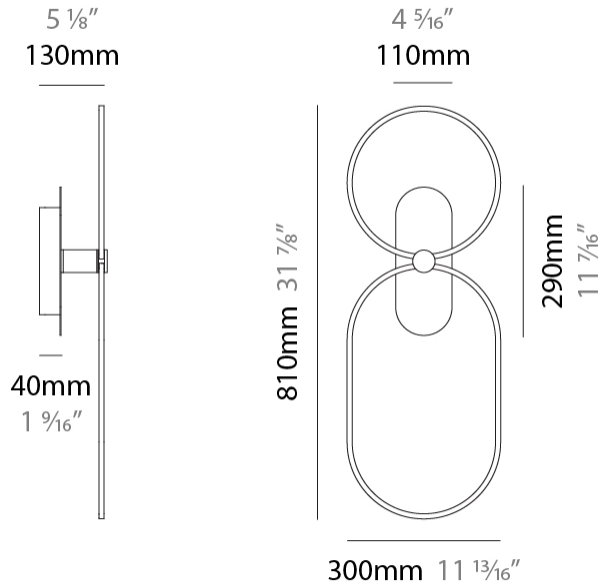

PROJECT _____
TYPE _____
SPECIFIER _____
QUANTITY _____
DATE _____

NONAME SURFACE

D43087-

base number   LED Dimming   Color Temperature   Finish Options

1. To build a product code in our configurator select the specify button on the base model # product page
2. To build a manual product code on this datasheet choose from the options listed below in blue font and add the suffix to the base model #

GENERAL

Series: NoName
Partner: Icone
Division: Design
Installation: Surface
Product Type: Wall Surface
Mounting Location: Wall
Light Distribution: Indirect

PHYSICAL

Shape: Abstract
Length (mm): 300
Length (in): 11 ¹³/₁₆
Height (mm): 810
Depth (mm): 130
Height (in): 31 ⁷/₈
Depth (in): 5 ¹/₈
Fixture Finish: [BLK](#) / [WHB](#) / [WHW](#) / [BKB](#) / [BRA](#) / [SBS](#)
Fixture Material: Aluminum

ELECTRICAL

Lamp Type: LED
Input Wattage (W): 26
Dimming: [Phase Dimming](#) / [0-10V Dimming](#)
Driver Included: Yes
Driver Location: Integrated
Driver Class: Class 2
Input Voltage (V): 120 - 277
Output Voltage (V): 24

LED

Color Temperature (°K): [2700](#) / [3000](#)
Max. Delivered Lumen (lm): 3620 / 3730
CRI: >80 CRI
Lamp Life (hrs): 50000

OPTICAL

RATINGS AND CERTIFICATIONS

Certified By: Certified for North American Standards
IP rating: IP20