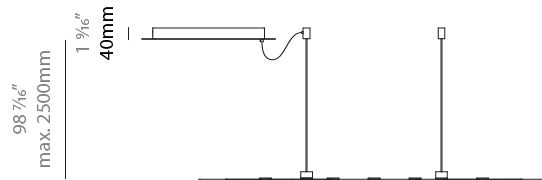

NONAME SUSPENSION

D41103-

base number   LED Dimming   Color Temperature   Finish Options

1. To build a product code in our configurator select the specify button on the base model # product page
2. To build a manual product code on this datasheet choose from the options listed below in blue font and add the suffix to the base model #

GENERAL

Series: NoName
Partner: Icone
Division: Design
Installation: Suspension
Product Type: Pendant
Mounting Location: Ceiling
Light Distribution: Indirect

PHYSICAL

Shape: Abstract
Length (mm): 1315
Length (in): 51 3/4
Width (mm): 920
Width (in): 36 1/4
Height (mm): 30
Height (in): 1 3/16
Max. Overall Height (mm): 2500
Max. Overall Height (in): 98 7/16
Fixture Finish: [BLK / WHB / WHW / BKB / BRA / SBS](#)
Fixture Material: Aluminum

ELECTRICAL

Lamp Type: LED
Input Wattage (W): 116
Dimming: [Phase Dimming / 0-10V Dimming](#)
Driver Included: Yes
Driver Location: Integrated
Driver Class: Class 2
Input Voltage (V): 120 - 277
Output Voltage (V): 24

LED

[Color Temperature (°K): 2700 / 3000](#)
Max. Delivered Lumen (lm): 15900 / 16500
CRI: >80 CRI
Lamp Life (hrs): 50000

OPTICAL

RATINGS AND CERTIFICATIONS

Certified By: Certified for North American Standards
IP rating: IP20