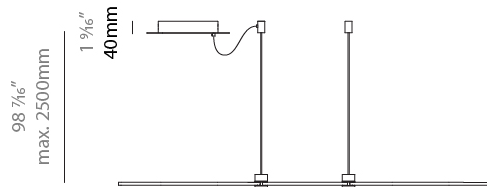

PROJECT	_____
TYPE	_____
SPECIFIER	_____
QUANTITY	_____
DATE	_____

NONAME SUSPENSION

D41098-

base number	LED	Color	Finish
	Dimming	Temperature	Options

1. To build a product code in our configurator select the specify button on the base model # product page
2. To build a manual product code on this datasheet choose from the options listed below in blue font and add the suffix to the base model #

GENERAL

Series: NoName
Partner: Icone
Division: Design
Installation: Suspension
Product Type: Pendant
Mounting Location: Ceiling
Light Distribution: Direct / Indirect

PHYSICAL

Shape: Abstract
Length (mm): 1315
Length (in): 51 3/4
Width (mm): 300
Width (in): 11 13/16
Max. Overall Height (mm): 2500
Max. Overall Height (in): 98 7/16
Fixture Finish: BLK / WHB / WHW / BKB / BRA / SBS
Fixture Material: Aluminum
Cable Details: 1500mm / 59 1/16"

ELECTRICAL

Lamp Type: LED
Input Wattage (W): 41.6
Dimming: Phase Dimming / 0-10V Dimming
Driver Included: Yes
Driver Location: Integrated
Driver Class: Class 2
Input Voltage (V): 120 - 277
Output Voltage (V): 24

LED

Color Temperature (°K): 2700 / 3000
Max. Delivered Lumen (lm): 5700 / 5880
CRI: >80 CRI
Lamp Life (hrs): 50000

OPTICAL

RATINGS AND CERTIFICATIONS

Certified By: Certified for North American Standards
IP rating: IP20