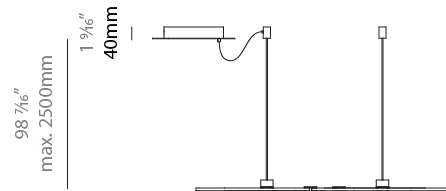

NONAME SUSPENSION

D41100-

base number   LED Dimming   Color Temperature   Finish Options

1. To build a product code in our configurator select the specify button on the base model # product page
2. To build a manual product code on this datasheet choose from the options listed below in blue font and add the suffix to the base model #

GENERAL

Series: NoName
Partner: Icone
Division: Design
Installation: Suspension
Product Type: Pendant
Mounting Location: Ceiling
Light Distribution: Indirect

PHYSICAL

Shape: Abstract
Length (mm): 910
Length (in): 35 ¹³/₁₆"
Width (mm): 305
Width (in): 12
Height (mm): 30
Height (in): 1 ³/₁₆"
Max. Overall Height (mm): 2500
Max. Overall Height (in): 98 ⁷/₁₆"
Fixture Finish: [BLK](#) / [WHB](#) / [WHW](#) / [BKB](#) / [BRA](#) / [SBS](#)
Fixture Material: Aluminum

ELECTRICAL

Lamp Type: LED
Input Wattage (W): 51
Dimming: [Phase Dimming](#) / [0-10V Dimming](#)
Driver Included: Yes
Driver Location: Integrated
Driver Class: Class 2
Input Voltage (V): 120 - 277
Output Voltage (V): 24

LED

Color Temperature (°K): [2700](#) / [3000](#)
Max. Delivered Lumen (lm): 7050 / 7270
CRI: >80 CRI
Lamp Life (hrs): 50000

OPTICAL

RATINGS AND CERTIFICATIONS

Certified By: Certified for North American Standards
IP rating: IP20