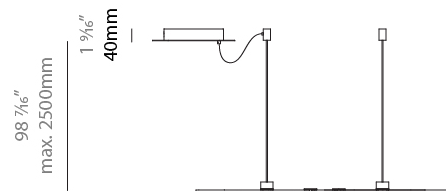

PROJECT	_____
TYPE	_____
SPECIFIER	_____
QUANTITY	_____
DATE	_____

NONAME SUSPENSION

D41101-

base number	LED	Color	Finish
	Dimming	Temperature	Options

1. To build a product code in our configurator select the specify button on the base model # product page
2. To build a manual product code on this datasheet choose from the options listed below in blue font and add the suffix to the base model #

GENERAL

Series: NoName
Partner: Icone
Division: Design
Installation: Suspension
Product Type: Pendant
Mounting Location: Ceiling
Light Distribution: Direct / Indirect

PHYSICAL

Shape: Abstract
Length (mm): 910
Length (in): 35 ¹³/₁₆
Width (mm): 305
Width (in): 12
Height (mm): 30
Height (in): 1 ³/₁₆
Max. Overall Height (mm): 2500
Max. Overall Height (in): 98 ⁷/₁₆
Fixture Finish: BLK / WHB / WHW / BKB / BRA / SBS
Fixture Material: Aluminum

ELECTRICAL

Lamp Type: LED
Input Wattage (W): 51
Dimming: Phase Dimming / 0-10V Dimming
Driver Included: Yes
Driver Location: Integrated
Driver Class: Class 2
Input Voltage (V): 120 - 277
Output Voltage (V): 24

LED

Color Temperature (°K): 2700 / 3000
Max. Delivered Lumen (lm): 7050 / 7270
CRI: >80 CRI
Lamp Life (hrs): 50000

OPTICAL

RATINGS AND CERTIFICATIONS

Certified By: Certified for North American Standards
IP rating: IP20