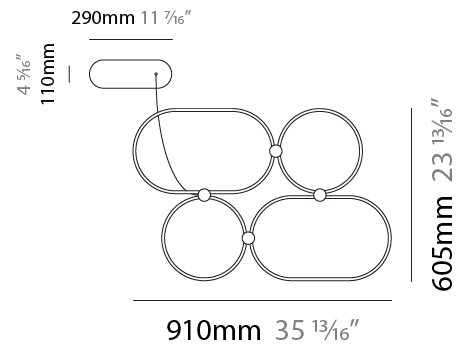

NONAME SUSPENSION

D41099-

base number   LED Dimming   Color Temperature   Finish Options

1. To build a product code in our configurator select the specify button on the base model # product page
2. To build a manual product code on this datasheet choose from the options listed below in blue font and add the suffix to the base model #

GENERAL

Series: NoName
Partner: Icone
Division: Design
Installation: Suspension
Product Type: Pendant
Mounting Location: Ceiling
Light Distribution: Direct

PHYSICAL

Shape: Abstract
Length (mm): 910
Length (in): 35 ¹³/₁₆"
Width (mm): 305
Width (in): 12
Height (mm): 30
Height (in): 1 ³/₁₆"
Max. Overall Height (mm): 2500
Max. Overall Height (in): 98 ⁷/₁₆"
Fixture Finish: [BLK](#) / [WHB](#) / [WHW](#) / [BKB](#) / [BRA](#) / [SBS](#)
Fixture Material: Aluminum

ELECTRICAL

Lamp Type: LED
Input Wattage (W): 51
Dimming: [Phase Dimming](#) / [0-10V Dimming](#)
Driver Included: Yes
Driver Location: Integrated
Driver Class: Class 2
Input Voltage (V): 120 - 277
Output Voltage (V): 24

LED

Color Temperature (°K): [2700](#) / [3000](#)
Max. Delivered Lumen (lm): 7050 / 7270
CRI: >80 CRI
Lamp Life (hrs): 50000

OPTICAL

RATINGS AND CERTIFICATIONS

Certified By: Certified for North American Standards
IP rating: IP20