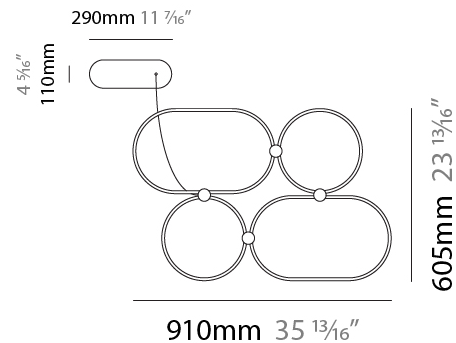

PROJECT	_____
TYPE	_____
SPECIFIER	_____
QUANTITY	_____
DATE	_____

NONAME SUSPENSION

D41101-

base number	LED	Color	Finish
	Dimming	Temperature	Options

1. To build a product code in our configurator select the specify button on the base model # product page
2. To build a manual product code on this datasheet choose from the options listed below in blue font and add the suffix to the base model #

GENERAL

Series: NoName
Partner: Icone
Division: Design
Installation: Suspension
Product Type: Pendant
Mounting Location: Ceiling
Light Distribution: Direct / Indirect

PHYSICAL

Shape: Abstract
Length (mm): 910
Length (in): 35 ¹³/₁₆
Width (mm): 305
Width (in): 12
Height (mm): 30
Height (in): 1 ³/₁₆
Max. Overall Height (mm): 2500
Max. Overall Height (in): 98 ⁷/₁₆
Fixture Finish: BLK / WHB / WHW / BKB / BRA / SBS
Fixture Material: Aluminum

ELECTRICAL

Lamp Type: LED
Input Wattage (W): 51
Dimming: Phase Dimming / 0-10V Dimming
Driver Included: Yes
Driver Location: Integrated
Driver Class: Class 2
Input Voltage (V): 120 - 277
Output Voltage (V): 24

LED

Color Temperature (°K): 2700 / 3000
Max. Delivered Lumen (lm): 7050 / 7270
CRI: >80 CRI
Lamp Life (hrs): 50000

OPTICAL

RATINGS AND CERTIFICATIONS

Certified By: Certified for North American Standards
IP rating: IP20