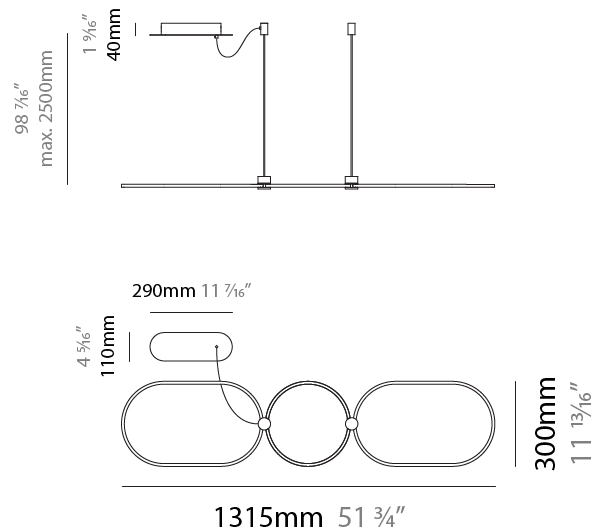

NONAME SUSPENSION

D41097-

base number   LED Dimming   Color Temperature   Finish Options

PROJECT	_____
TYPE	_____
SPECIFIER	_____
QUANTITY	_____
DATE	_____

1. To build a product code in our configurator select the specify button on the base model # product page
2. To build a manual product code on this datasheet choose from the options listed below in blue font and add the suffix to the base model #

GENERAL

Series: NoName
Partner: Icone
Division: Design
Installation: Suspension
Product Type: Pendant
Mounting Location: Ceiling
Light Distribution: Indirect

PHYSICAL

Shape: Abstract
Length (mm): 1315
Length (in): 51 3/4
Width (mm): 300
Width (in): 11 13/16
Max. Overall Height (mm): 2500
Max. Overall Height (in): 98 7/16
Fixture Finish: [BLK](#) / [WHB](#) / [WHW](#) / [BKB](#) / [BRA](#) / [SBS](#)
Fixture Material: Aluminum
Cable Details: 1500mm / 59 1/16"

ELECTRICAL

Lamp Type: LED
Input Wattage (W): 41.6
Dimming: [Phase Dimming](#) / [0-10V Dimming](#)
Driver Included: Yes
Driver Location: Integrated
Driver Class: Class 2
Input Voltage (V): 120 - 277
Output Voltage (V): 24

LED

Color Temperature (°K): [2700](#) / [3000](#)
Max. Delivered Lumen (lm): 5700 / 5880
CRI: >80 CRI
Lamp Life (hrs): 50000

OPTICAL

RATINGS AND CERTIFICATIONS

Certified By: Certified for North American Standards
IP rating: IP20