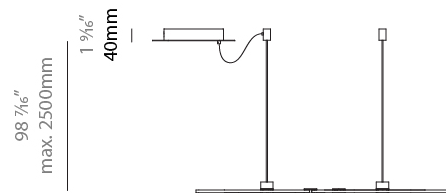

NONAME SUSPENSION

D41099-

base number   LED Dimming   Color Temperature   Finish Options

1. To build a product code in our configurator select the specify button on the base model # product page
2. To build a manual product code on this datasheet choose from the options listed below in blue font and add the suffix to the base model #

GENERAL

Series: NoName
Partner: Icone
Division: Design
Installation: Suspension
Product Type: Pendant
Mounting Location: Ceiling
Light Distribution: Direct

PHYSICAL

Shape: Abstract
Length (mm): 910
Length (in): 35 ¹³/₁₆"
Width (mm): 305
Width (in): 12
Height (mm): 30
Height (in): 1 ³/₁₆"
Max. Overall Height (mm): 2500
Max. Overall Height (in): 98 ⁷/₁₆"
Fixture Finish: [BLK](#) / [WHB](#) / [WHW](#) / [BKB](#) / [BRA](#) / [SBS](#)
Fixture Material: Aluminum

ELECTRICAL

Lamp Type: LED
Input Wattage (W): 51
Dimming: [Phase Dimming](#) / [0-10V Dimming](#)
Driver Included: Yes
Driver Location: Integrated
Driver Class: Class 2
Input Voltage (V): 120 - 277
Output Voltage (V): 24

LED

Color Temperature (°K): [2700](#) / [3000](#)
Max. Delivered Lumen (lm): 7050 / 7270
CRI: >80 CRI
Lamp Life (hrs): 50000

OPTICAL

RATINGS AND CERTIFICATIONS

Certified By: Certified for North American Standards
IP rating: IP20