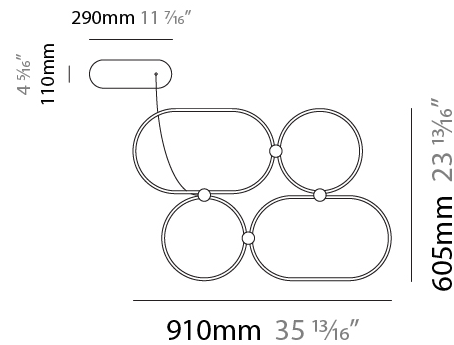

NONAME SUSPENSION

D41100-

base number   LED Dimming   Color Temperature   Finish Options

1. To build a product code in our configurator select the specify button on the base model # product page
2. To build a manual product code on this datasheet choose from the options listed below in blue font and add the suffix to the base model #

GENERAL

Series: NoName
Partner: Icone
Division: Design
Installation: Suspension
Product Type: Pendant
Mounting Location: Ceiling
Light Distribution: Indirect

PHYSICAL

Shape: Abstract
Length (mm): 910
Length (in): 35 ¹³/₁₆"
Width (mm): 305
Width (in): 12
Height (mm): 30
Height (in): 1 ³/₁₆"
Max. Overall Height (mm): 2500
Max. Overall Height (in): 98 ⁷/₁₆"
Fixture Finish: [BLK](#) / [WHB](#) / [WHW](#) / [BKB](#) / [BRA](#) / [SBS](#)
Fixture Material: Aluminum

ELECTRICAL

Lamp Type: LED
Input Wattage (W): 51
Dimming: [Phase Dimming](#) / [0-10V Dimming](#)
Driver Included: Yes
Driver Location: Integrated
Driver Class: Class 2
Input Voltage (V): 120 - 277
Output Voltage (V): 24

LED

Color Temperature (°K): [2700](#) / [3000](#)
Max. Delivered Lumen (lm): 7050 / 7270
CRI: >80 CRI
Lamp Life (hrs): 50000

OPTICAL

RATINGS AND CERTIFICATIONS

Certified By: Certified for North American Standards
IP rating: IP20