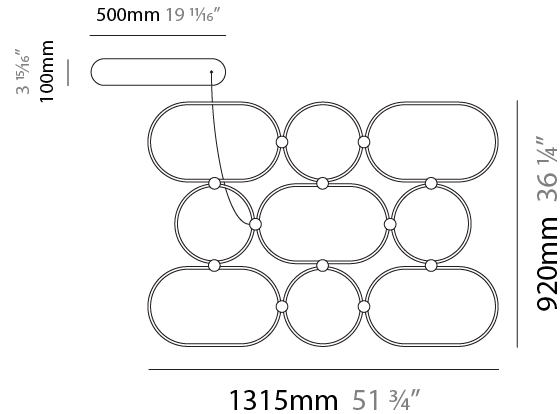

NONAME SUSPENSION

D41104-

base number   LED Dimming   Color Temperature   Finish Options

1. To build a product code in our configurator select the specify button on the base model # product page
2. To build a manual product code on this datasheet choose from the options listed below in blue font and add the suffix to the base model #

GENERAL

Series: NoName
Partner: Icone
Division: Design
Installation: Suspension
Product Type: Pendant
Mounting Location: Ceiling
Light Distribution: Direct / Indirect

PHYSICAL

Shape: Abstract
Length (mm): 1315
Length (in): 51 3/4
Width (mm): 920
Width (in): 36 1/4
Height (mm): 30
Height (in): 1 3/16
Max. Overall Height (mm): 2500
Max. Overall Height (in): 98 7/16
Fixture Finish: [BLK / WHB / WHW / BKB / BRA / SBS](#)
Fixture Material: Aluminum

ELECTRICAL

Lamp Type: LED
Input Wattage (W): 116
Dimming: [Phase Dimming / 0-10V Dimming](#)
Driver Included: Yes
Driver Location: Integrated
Driver Class: Class 2
Input Voltage (V): 120 - 277
Output Voltage (V): 24

LED

Color Temperature (°K): [2700 / 3000](#)
Max. Delivered Lumen (lm): 15900 / 16500
CRI: >80 CRI
Lamp Life (hrs): 50000

OPTICAL

RATINGS AND CERTIFICATIONS

Certified By: Certified for North American Standards
IP rating: IP20