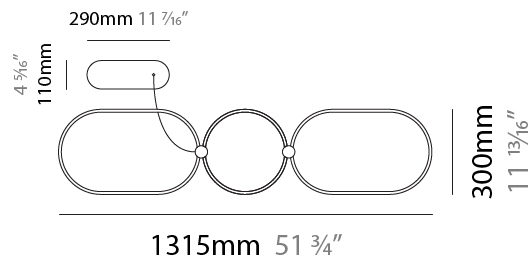

PROJECT	_____
TYPE	_____
SPECIFIER	_____
QUANTITY	_____
DATE	_____

NONAME SUSPENSION

D41098-

base number	LED	Color	Finish
	Dimming	Temperature	Options

1. To build a product code in our configurator select the specify button on the base model # product page
2. To build a manual product code on this datasheet choose from the options listed below in blue font and add the suffix to the base model #

GENERAL

Series: NoName
Partner: Icone
Division: Design
Installation: Suspension
Product Type: Pendant
Mounting Location: Ceiling
Light Distribution: Direct / Indirect

PHYSICAL

Shape: Abstract
Length (mm): 1315
Length (in): 51 3/4
Width (mm): 300
Width (in): 11 13/16
Max. Overall Height (mm): 2500
Max. Overall Height (in): 98 7/16
Fixture Finish: BLK / WHB / WHW / BKB / BRA / SBS
Fixture Material: Aluminum
Cable Details: 1500mm / 59 1/16"

ELECTRICAL

Lamp Type: LED
Input Wattage (W): 41.6
Dimming: Phase Dimming / 0-10V Dimming
Driver Included: Yes
Driver Location: Integrated
Driver Class: Class 2
Input Voltage (V): 120 - 277
Output Voltage (V): 24

LED

Color Temperature (°K): 2700 / 3000
Max. Delivered Lumen (lm): 5700 / 5880
CRI: >80 CRI
Lamp Life (hrs): 50000

OPTICAL

RATINGS AND CERTIFICATIONS

Certified By: Certified for North American Standards
IP rating: IP20