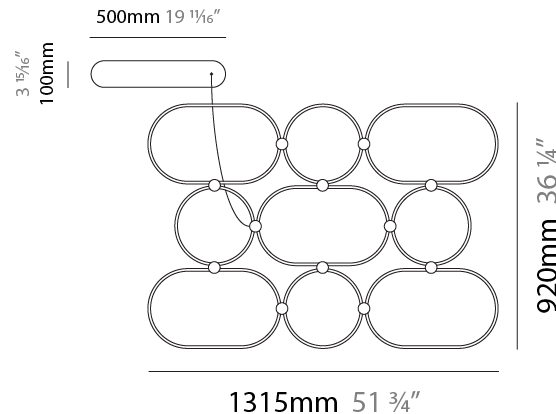

NONAME SUSPENSION

D41103-

base number   LED Dimming   Color Temperature   Finish Options

1. To build a product code in our configurator select the specify button on the base model # product page
2. To build a manual product code on this datasheet choose from the options listed below in blue font and add the suffix to the base model #

GENERAL

Series: NoName
Partner: Icone
Division: Design
Installation: Suspension
Product Type: Pendant
Mounting Location: Ceiling
Light Distribution: Indirect

PHYSICAL

Shape: Abstract
Length (mm): 1315
Length (in): 51 3/4
Width (mm): 920
Width (in): 36 1/4
Height (mm): 30
Height (in): 1 3/16
Max. Overall Height (mm): 2500
Max. Overall Height (in): 98 7/16
Fixture Finish: [BLK / WHB / WHW / BKB / BRA / SBS](#)
Fixture Material: Aluminum

ELECTRICAL

Lamp Type: LED
Input Wattage (W): 116
Dimming: [Phase Dimming / 0-10V Dimming](#)
Driver Included: Yes
Driver Location: Integrated
Driver Class: Class 2
Input Voltage (V): 120 - 277
Output Voltage (V): 24

LED

[Color Temperature (°K): 2700 / 3000](#)
Max. Delivered Lumen (lm): 15900 / 16500
CRI: >80 CRI
Lamp Life (hrs): 50000

OPTICAL

RATINGS AND CERTIFICATIONS

Certified By: Certified for North American Standards
IP rating: IP20