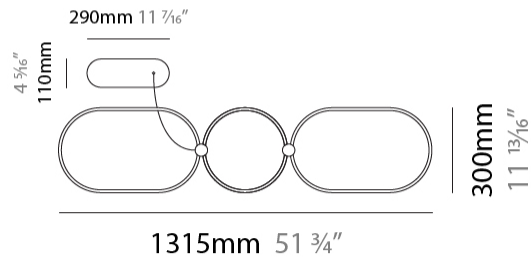

PROJECT	_____
TYPE	_____
SPECIFIER	_____
QUANTITY	_____
DATE	_____

NONAME SUSPENSION

D41096-

base number	LED	Color	Finish
	Dimming	Temperature	Options

1. To build a product code in our configurator select the specify button on the base model # product page
2. To build a manual product code on this datasheet choose from the options listed below in blue font and add the suffix to the base model #

GENERAL

Series: NoName
Partner: Icone
Division: Design
Installation: Suspension
Product Type: Pendant
Mounting Location: Ceiling
Light Distribution: Direct

PHYSICAL

Shape: Abstract
Length (mm): 1315
Length (in): 51 3/4
Width (mm): 300
Width (in): 11 13/16
Height (mm): 30
Height (in): 1 3/16
Max. Overall Height (mm): 2500
Max. Overall Height (in): 98 7/16
Fixture Finish: BLK / WHB / WHW / BKB / BRA / SBS
Fixture Material: Aluminum
Cable Details: 1500mm / 59 1/16"

ELECTRICAL

Lamp Type: LED
Input Wattage (W): 41.6
Dimming: Phase Dimming / 0-10V Dimming
Driver Included: Yes
Driver Location: Integrated
Driver Class: Class 2
Input Voltage (V): 120 - 277
Output Voltage (V): 24

LED

Color Temperature (°K): 2700 / 3000
Max. Delivered Lumen (lm): 5700 / 5880
CRI: >80 CRI
Lamp Life (hrs): 50000

OPTICAL

RATINGS AND CERTIFICATIONS

Certified By: Certified for North American Standards
IP rating: IP20