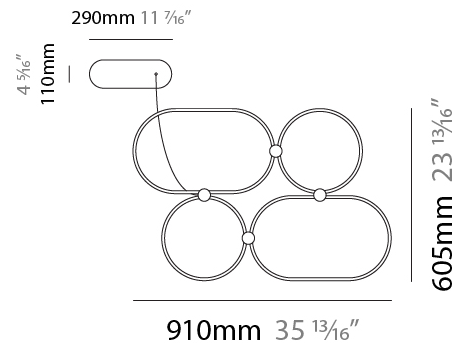

PROJECT	_____
TYPE	_____
SPECIFIER	_____
QUANTITY	_____
DATE	_____

NONAME SUSPENSION

D41100-

base number	LED	Color	Finish
	Dimming	Temperature	Options

1. To build a product code in our configurator select the specify button on the base model # product page
2. To build a manual product code on this datasheet choose from the options listed below in blue font and add the suffix to the base model #

GENERAL

Series: NoName
Partner: Icone
Division: Design
Installation: Suspension
Product Type: Pendant
Mounting Location: Ceiling
Light Distribution: Indirect

PHYSICAL

Shape: Abstract
Length (mm): 910
Length (in): 35 13/16
Width (mm): 305
Width (in): 12
Height (mm): 30
Height (in): 1 3/16
Max. Overall Height (mm): 2500
Max. Overall Height (in): 98 7/16
Fixture Finish: BLK / WHB / WHW / BKB / BRA / SBS
Fixture Material: Aluminum

ELECTRICAL

Lamp Type: LED
Input Wattage (W): 51
Dimming: Phase Dimming / 0-10V Dimming
Driver Included: Yes
Driver Location: Integrated
Driver Class: Class 2
Input Voltage (V): 120 - 277
Output Voltage (V): 24

LED

Color Temperature (°K): 2700 / 3000
Max. Delivered Lumen (lm): 7050 / 7270
CRI: >80 CRI
Lamp Life (hrs): 50000

OPTICAL

RATINGS AND CERTIFICATIONS

Certified By: Certified for North American Standards
IP rating: IP20