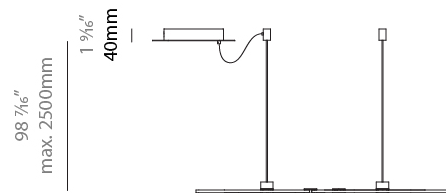

NONAME SUSPENSION

D41101-

base number LED Dimming Color Temperature Finish Options

1. To build a product code in our configurator select the specify button on the base model # product page
2. To build a manual product code on this datasheet choose from the options listed below in blue font and add the suffix to the base model #

GENERAL

Series: NoName
Partner: Icone
Division: Design
Installation: Suspension
Product Type: Pendant
Mounting Location: Ceiling
Light Distribution: Direct / Indirect

PHYSICAL

Shape: Abstract
Length (mm): 910
Length (in): 35 ¹³/₁₆"
Width (mm): 305
Width (in): 12
Height (mm): 30
Height (in): 1 ³/₁₆"
Max. Overall Height (mm): 2500
Max. Overall Height (in): 98 ⁷/₁₆"
Fixture Finish: [BLK](#) / [WHB](#) / [WHW](#) / [BKB](#) / [BRA](#) / [SBS](#)
Fixture Material: Aluminum

ELECTRICAL

Lamp Type: LED
Input Wattage (W): 51
Dimming: [Phase Dimming](#) / [0-10V Dimming](#)
Driver Included: Yes
Driver Location: Integrated
Driver Class: Class 2
Input Voltage (V): 120 - 277
Output Voltage (V): 24

LED

Color Temperature (°K): [2700](#) / [3000](#)
Max. Delivered Lumen (lm): 7050 / 7270
CRI: >80 CRI
Lamp Life (hrs): 50000

OPTICAL

RATINGS AND CERTIFICATIONS

Certified By: Certified for North American Standards
IP rating: IP20