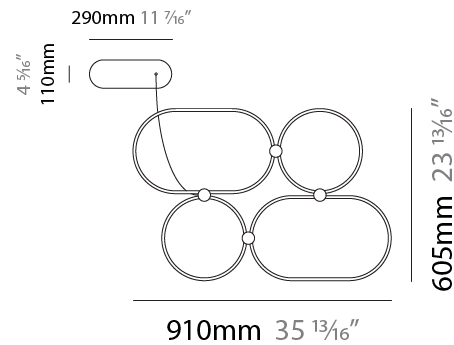

NONAME SUSPENSION

D41101-

base number LED Dimming Color Temperature Finish Options

1. To build a product code in our configurator select the specify button on the base model # product page
2. To build a manual product code on this datasheet choose from the options listed below in blue font and add the suffix to the base model #

GENERAL

Series: NoName
Partner: Icone
Division: Design
Installation: Suspension
Product Type: Pendant
Mounting Location: Ceiling
Light Distribution: Direct / Indirect

PHYSICAL

Shape: Abstract
Length (mm): 910
Length (in): 35 ¹³/₁₆"
Width (mm): 305
Width (in): 12
Height (mm): 30
Height (in): 1 ³/₁₆"
Max. Overall Height (mm): 2500
Max. Overall Height (in): 98 ⁷/₁₆"
Fixture Finish: [BLK](#) / [WHB](#) / [WHW](#) / [BKB](#) / [BRA](#) / [SBS](#)
Fixture Material: Aluminum

ELECTRICAL

Lamp Type: LED
Input Wattage (W): 51
Dimming: [Phase Dimming](#) / [0-10V Dimming](#)
Driver Included: Yes
Driver Location: Integrated
Driver Class: Class 2
Input Voltage (V): 120 - 277
Output Voltage (V): 24

LED

Color Temperature (°K): [2700](#) / [3000](#)
Max. Delivered Lumen (lm): 7050 / 7270
CRI: >80 CRI
Lamp Life (hrs): 50000

OPTICAL

RATINGS AND CERTIFICATIONS

Certified By: Certified for North American Standards
IP rating: IP20