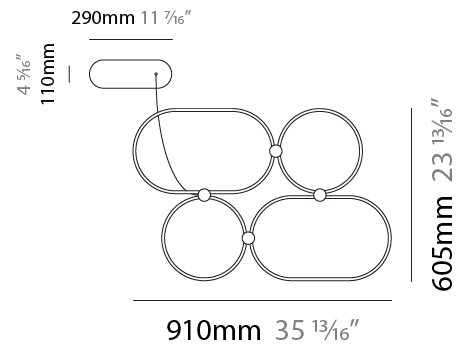

NONAME SUSPENSION

D41099-

base number LED Dimming Color Temperature Finish Options

1. To build a product code in our configurator select the specify button on the base model # product page
2. To build a manual product code on this datasheet choose from the options listed below in blue font and add the suffix to the base model #

GENERAL

Series: NoName
Partner: Icone
Division: Design
Installation: Suspension
Product Type: Pendant
Mounting Location: Ceiling
Light Distribution: Direct

PHYSICAL

Shape: Abstract
Length (mm): 910
Length (in): 35 13/16
Width (mm): 305
Width (in): 12
Height (mm): 30
Height (in): 1 3/16
Max. Overall Height (mm): 2500
Max. Overall Height (in): 98 7/16
Fixture Finish: [BLK / WHB / WHW / BKB / BRA / SBS](#)
Fixture Material: Aluminum

ELECTRICAL

Lamp Type: LED
Input Wattage (W): 51
Dimming: [Phase Dimming / 0-10V Dimming](#)
Driver Included: Yes
Driver Location: Integrated
Driver Class: Class 2
Input Voltage (V): 120 - 277
Output Voltage (V): 24

LED

Color Temperature (°K): 2700 / 3000
Max. Delivered Lumen (lm): 7050 / 7270
CRI: >80 CRI
Lamp Life (hrs): 50000

OPTICAL

RATINGS AND CERTIFICATIONS

Certified By: Certified for North American Standards
IP rating: IP20