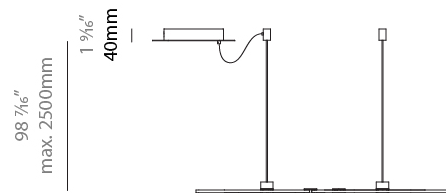

NONAME SUSPENSION

D41099-

base number LED Dimming Color Temperature Finish Options

1. To build a product code in our configurator select the specify button on the base model # product page
2. To build a manual product code on this datasheet choose from the options listed below in blue font and add the suffix to the base model #

GENERAL

Series: NoName
Partner: Icone
Division: Design
Installation: Suspension
Product Type: Pendant
Mounting Location: Ceiling
Light Distribution: Direct

PHYSICAL

Shape: Abstract
Length (mm): 910
Length (in): 35 13/16
Width (mm): 305
Width (in): 12
Height (mm): 30
Height (in): 1 3/16
Max. Overall Height (mm): 2500
Max. Overall Height (in): 98 7/16
Fixture Finish: [BLK / WHB / WHW / BKB / BRA / SBS](#)
Fixture Material: Aluminum

ELECTRICAL

Lamp Type: LED
Input Wattage (W): 51
Dimming: [Phase Dimming / 0-10V Dimming](#)
Driver Included: Yes
Driver Location: Integrated
Driver Class: Class 2
Input Voltage (V): 120 - 277
Output Voltage (V): 24

LED

Color Temperature (°K): 2700 / 3000
Max. Delivered Lumen (lm): 7050 / 7270
CRI: >80 CRI
Lamp Life (hrs): 50000

OPTICAL

RATINGS AND CERTIFICATIONS

Certified By: Certified for North American Standards
IP rating: IP20