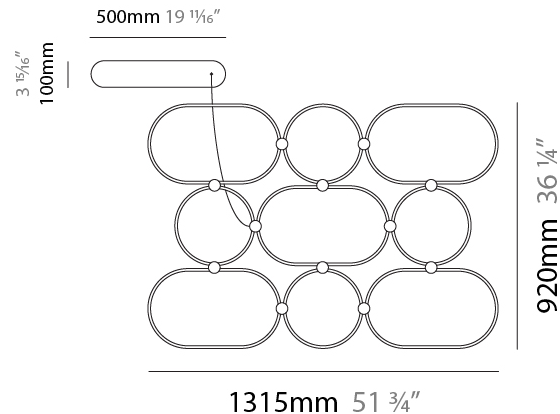

NONAME SUSPENSION

D41104-

base number   LED Dimming   Color Temperature   Finish Options

1. To build a product code in our configurator select the specify button on the base model # product page
2. To build a manual product code on this datasheet choose from the options listed below in blue font and add the suffix to the base model #

GENERAL

Series: NoName
Partner: Icone
Division: Design
Installation: Suspension
Product Type: Pendant
Mounting Location: Ceiling
Light Distribution: Direct / Indirect

PHYSICAL

Shape: Abstract
Length (mm): 1315
Length (in): 51 3/4
Width (mm): 920
Width (in): 36 1/4
Height (mm): 30
Height (in): 1 3/16
Max. Overall Height (mm): 2500
Max. Overall Height (in): 98 7/16
Fixture Finish: [BLK / WHB / WHW / BKB / BRA / SBS](#)
Fixture Material: Aluminum

ELECTRICAL

Lamp Type: LED
Input Wattage (W): 116
Dimming: [Phase Dimming / 0-10V Dimming](#)
Driver Included: Yes
Driver Location: Integrated
Driver Class: Class 2
Input Voltage (V): 120 - 277
Output Voltage (V): 24

LED

[Color Temperature (°K): 2700 / 3000](#)
Max. Delivered Lumen (lm): 15900 / 16500
CRI: >80 CRI
Lamp Life (hrs): 50000

OPTICAL

RATINGS AND CERTIFICATIONS

Certified By: Certified for North American Standards
IP rating: IP20