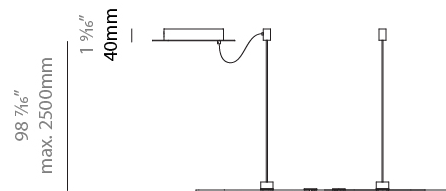

PROJECT	_____
TYPE	_____
SPECIFIER	_____
QUANTITY	_____
DATE	_____

NONAME SUSPENSION

D41100-

base number	LED	Color	Finish
	Dimming	Temperature	Options

1. To build a product code in our configurator select the specify button on the base model # product page
2. To build a manual product code on this datasheet choose from the options listed below in blue font and add the suffix to the base model #

GENERAL

Series: NoName
Partner: Icone
Division: Design
Installation: Suspension
Product Type: Pendant
Mounting Location: Ceiling
Light Distribution: Indirect

PHYSICAL

Shape: Abstract
Length (mm): 910
Length (in): 35 13/16
Width (mm): 305
Width (in): 12
Height (mm): 30
Height (in): 1 3/16
Max. Overall Height (mm): 2500
Max. Overall Height (in): 98 7/16
Fixture Finish: BLK / WHB / WHW / BKB / BRA / SBS
Fixture Material: Aluminum

ELECTRICAL

Lamp Type: LED
Input Wattage (W): 51
Dimming: Phase Dimming / 0-10V Dimming
Driver Included: Yes
Driver Location: Integrated
Driver Class: Class 2
Input Voltage (V): 120 - 277
Output Voltage (V): 24

LED

Color Temperature (°K): 2700 / 3000
Max. Delivered Lumen (lm): 7050 / 7270
CRI: >80 CRI
Lamp Life (hrs): 50000

OPTICAL

RATINGS AND CERTIFICATIONS

Certified By: Certified for North American Standards
IP rating: IP20