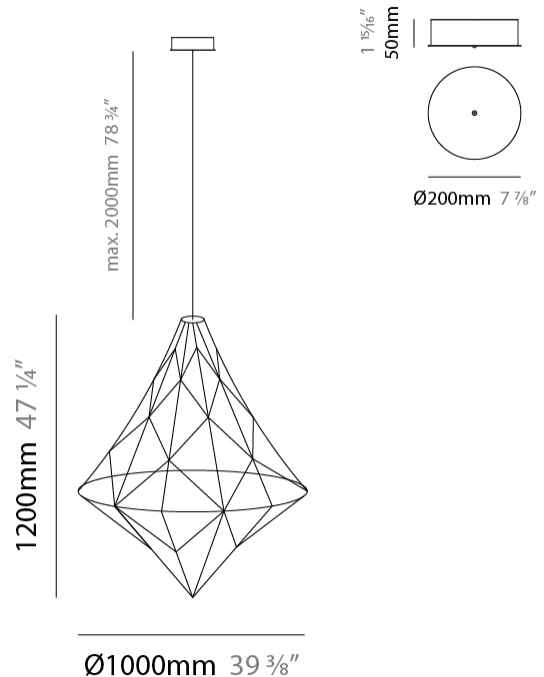

1. To build a product code in our configurator select the specify button on the base model # product page
2. To build a manual product code on this datasheet choose from the options listed below in blue font and add the suffix to the base model #

GENERAL

Series: Nobilis
Brand: Quasar
Division: Design
Mounting Type: Suspension
Mounting Location: Ceiling
Subcategory: Ambient

PHYSICAL

Shape: Abstract
Diameter (mm): 1000
Diameter (in): 39 ³/₈
Height (mm): 1200
Height (in): 47 ¹/₄
Max. Overall Height (mm): 2700
Max. Overall Height (in): 106 ⁵/₁₆
Light Distribution: Omnidirectional
Weight (kg): 5
Weight (lbs): 11.02
Fixture Finish: [NIC / BRA / BBR](#)
Fixture Material: Metal
Cable Details: 2000mm Cable
Upon Request: Custom Sizes

ELECTRICAL

Number of Lamps: 178
Lamp Type: LED Retrofit
Input Wattage (W): 58.74
Bulb Included: Bulb Included
Max. Wattage Per Lamp (W): 0.33
Lamp Base: E10
[Dimming: Non-Dimming / Phase Dimming (120vac Only)](#)
Driver Included: Yes
Driver Location: Integrated
Driver Type: Constant Voltage - 120/277Vac
Driver Class: Class 2
Input Voltage (V): 120 - 277
Output Voltage (V): 12
Lamp Voltage (V): 12

LED

[Color Temperature (°K): 2600 / 3000 / 3500](#)
Max. Delivered Lumen (lm): 4094 (2600K)
CRI: >90 CRI
Lamp Life (hrs): 50000

OPTICAL

RATINGS AND CERTIFICATIONS

Certified By: Certified for North American Standards
IP rating: IP20

PROJECT
TYPE
SPECIFIER
QUANTITY
DATE