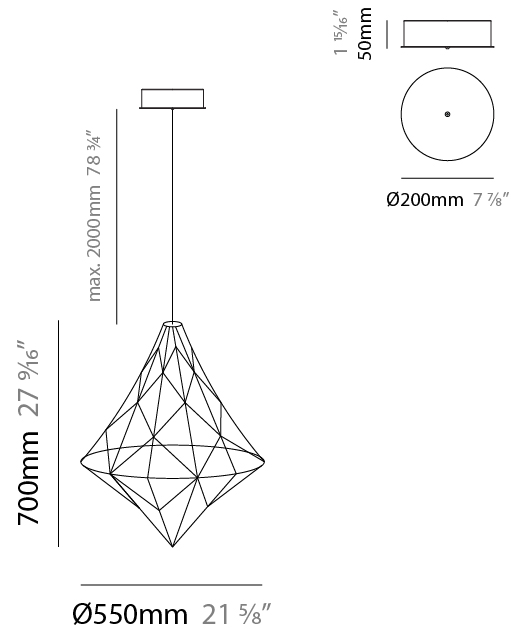

1. To build a product code in our configurator select the specify button on the base model # product page
2. To build a manual product code on this datasheet choose from the options listed below in blue font and add the suffix to the base model #

GENERAL

Series: Nobilis
Partner: Quasar
Division: Design
Installation: Suspension
Product Type: Chandelier
Mounting Location: Ceiling

PHYSICAL

Shape: Abstract
Diameter (mm): 550
Diameter (in): 21 ⁵/₈
Height (mm): 700
Height (in): 27 ⁹/₁₆
Max. Overall Height (mm): 2200
Max. Overall Height (in): 86 ⁵/₈
Weight (kg): 2
Weight (lbs): 4.41
Fixture Finish: [NIC / BRA / BBR](#)
Fixture Material: Metal
Cable Details: 2000mm Cable
Upon Request: Custom Sizes

ELECTRICAL

Number of Lamps: 67
Lamp Type: LED Retrofit
Input Wattage (W): 22.11
Bulb Included: Bulb Included
Max. Wattage Per Lamp (W): 0.33
Lamp Base: E10
Dimming: [Non-Dimming / Phase Dimming (120vac Only)](#)
Driver Included: Yes
Driver Location: Integrated
Driver Type: Constant Voltage - 120/277Vac
Driver Class: Class 2
Input Voltage (V): 120 - 277
Output Voltage (V): 12
Lamp Voltage (V): 12
Upon Request: (Not included - see components) Integral: 0-10Vdc dimming

LED

Color Temperature (°K): [2600 / 3000 / 3500](#)
Max. Delivered Lumen (lm): 1541
CRI: >90 CRI
Lamp Life (hrs): 20000

OPTICAL

RATINGS AND CERTIFICATIONS

Certified By: Certified for North American Standards
IP rating: IP20

PROJECT
TYPE
SPECIFIER
QUANTITY
DATE