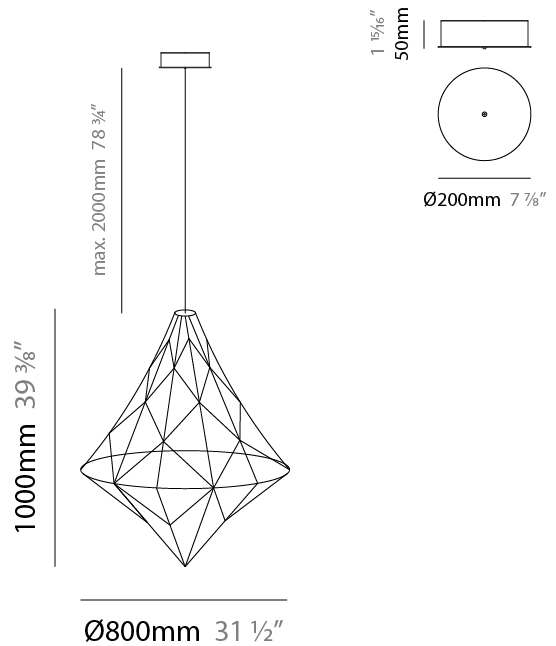

D101945-

base number   LED Dimming   Color Temperature   Finish Options

1. To build a product code in our configurator select the specify button on the base model # product page
2. To build a manual product code on this datasheet choose from the options listed below in blue font and add the suffix to the base model #

GENERAL

Series: Nobilis
Partner: Quasar
Division: Design
Installation: Suspension
Product Type: Chandelier
Mounting Location: Ceiling

PHYSICAL

Shape: Abstract
Diameter (mm): 800
Diameter (in): 31 1/2
Height (mm): 1000
Height (in): 39 3/8
Max. Overall Height (mm): 3000
Max. Overall Height (in): 118 1/8
Weight (kg): 4
Weight (lbs): 8.82
Fixture Finish: [NIC / BRA / BBR](#)
Fixture Material: Metal
Cable Details: 2000mm Cable
Upon Request: Custom Sizes

ELECTRICAL

Number of Lamps: 108
Lamp Type: LED Retrofit
Input Wattage (W): 35.64
Bulb Included: Bulb Included
Max. Wattage Per Lamp (W): 0.33
Lamp Base: E10
Dimming: [Non-Dimming / Phase Dimming (120vac Only)](#)
Driver Included: Yes
Driver Location: Integrated
Driver Type: Constant Voltage - Universal
Driver Class: Class 2
Input Voltage (V): 120 - 277
Output Voltage (V): 12
Lamp Voltage (V): 12

LED

Color Temperature (°K): [2600 / 3000 / 3500](#)
Max. Delivered Lumen (lm): 2484 (2600K)
CRI: >90 CRI
Lamp Life (hrs): 20000

OPTICAL

RATINGS AND CERTIFICATIONS

Certified By: Certified for North American Standards
IP rating: IP20

PROJECT
TYPE
SPECIFIER
QUANTITY
DATE