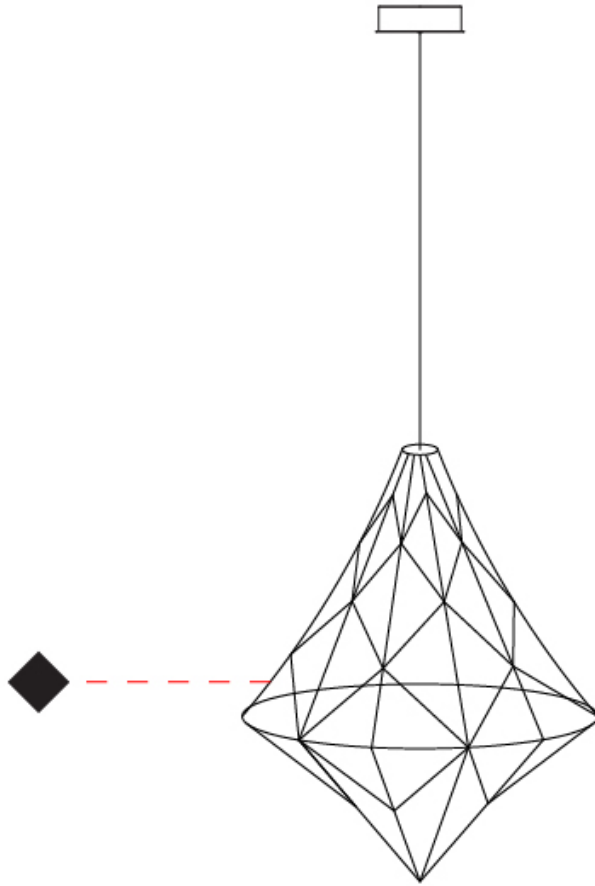

D101945-

PROJECT	_____
TYPE	_____
SPECIFIER	_____
QUANTITY	_____
DATE	_____