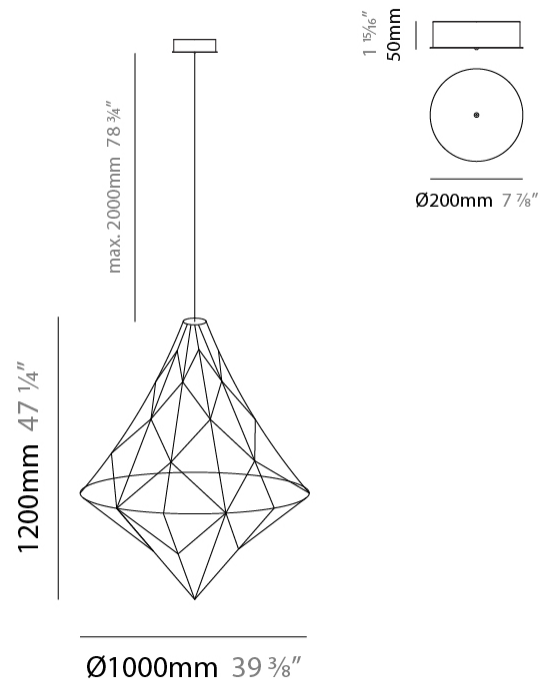

D101338-

base number   LED Dimming   Color Temperature   Finish Options

1. To build a product code in our configurator select the specify button on the base model # product page
2. To build a manual product code on this datasheet choose from the options listed below in blue font and add the suffix to the base model #

GENERAL

Series: Nobilis
Partner: Quasar
Division: Design
Installation: Suspension
Product Type: Chandelier
Mounting Location: Ceiling

PHYSICAL

Shape: Abstract
Diameter (mm): 1000
Diameter (in): 39 3/8
Height (mm): 1200
Height (in): 47 1/4
Max. Overall Height (mm): 2700
Max. Overall Height (in): 106 5/16
Weight (kg): 5
Weight (lbs): 11.02
Fixture Finish: [NIC / BRA / BBR](#)
Fixture Material: Metal
Cable Details: 2000mm Cable
Upon Request: Custom Sizes

ELECTRICAL

Number of Lamps: 178
Lamp Type: LED Retrofit
Input Wattage (W): 58.74
Bulb Included: Bulb Included
Max. Wattage Per Lamp (W): 0.33
Lamp Base: E10
Dimming: [Non-Dimming / Phase Dimming (120vac Only)](#)
Driver Included: Yes
Driver Location: Integrated
Driver Type: Constant Voltage - 120/277Vac
Driver Class: Class 2
Input Voltage (V): 120 - 277
Output Voltage (V): 12
Lamp Voltage (V): 12

LED

Color Temperature (°K): [2600 / 3000 / 3500](#)
Max. Delivered Lumen (lm): 4094 (2600K)
CRI: >90 CRI
Lamp Life (hrs): 20000

OPTICAL

RATINGS AND CERTIFICATIONS

Certified By: Certified for North American Standards
IP rating: IP20

PROJECT
TYPE
SPECIFIER
QUANTITY
DATE