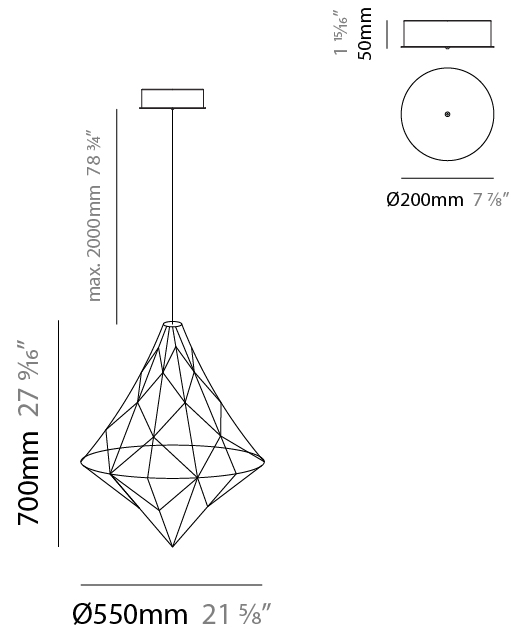

GENERAL

Series: Nobilis
Brand: Quasar
Division: Design
Mounting Type: Suspension
Mounting Location: Ceiling
Subcategory: Ambient

PHYSICAL

Shape: Abstract
Diameter (mm): 550
Diameter (in): 21 ⁵/₈
Height (mm): 700
Height (in): 27 ⁹/₁₆
Max. Overall Height (mm): 2200
Max. Overall Height (in): 86 ⁵/₈
Light Distribution: Omnidirectional
Weight (kg): 2
Weight (lbs): 4.41
Fixture Finish: [NIC / BRA / BBR](#)
Fixture Material: Metal
Cable Details: 2000mm Cable
Upon Request: Custom Sizes

ELECTRICAL

Number of Lamps: 67
Lamp Type: LED Retrofit
Input Wattage (W): 22.11
Bulb Included: Bulb Included
Max. Wattage Per Lamp (W): 0.33
Lamp Base: E10
[Dimming: Non-Dimming / Phase Dimming (120vac Only)](#)
Driver Included: Yes
Driver Location: Integrated
Driver Type: Constant Voltage - 120/277Vac
Driver Class: Class 2
Input Voltage (V): 120 - 277
Output Voltage (V): 12
Lamp Voltage (V): 12
Upon Request: (Not included - see components) Integral: 0-10Vdc dimming

LED

[Color Temperature (°K): 2600 / 3000 / 3500](#)
Max. Delivered Lumen (lm): 1541
CRI: >90 CRI
Lamp Life (hrs): 50000

OPTICAL

RATINGS AND CERTIFICATIONS

Certified By: Certified for North American Standards
IP rating: IP20

PROJECT
TYPE
SPECIFIER
QUANTITY
DATE