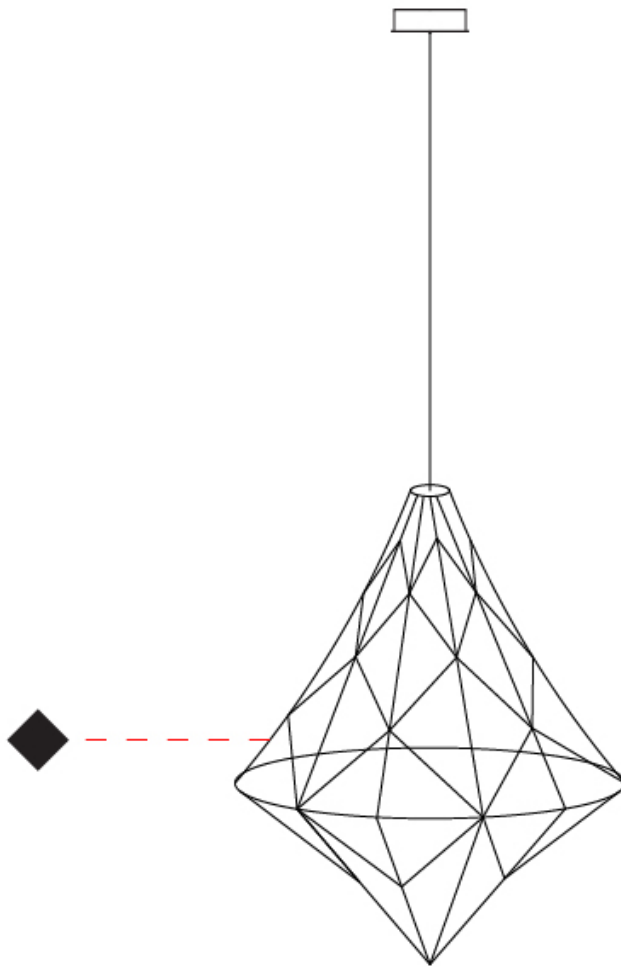

D101338-

PROJECT

TYPE

SPECIFIER

QUANTITY

DATE

D