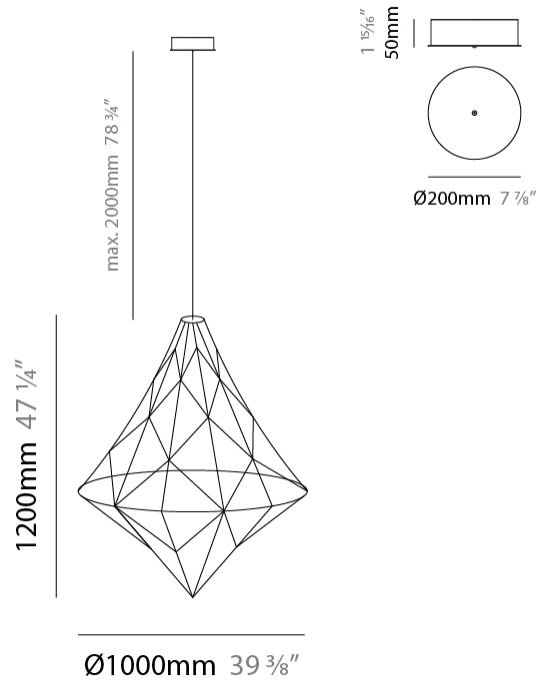

1. To build a product code in our configurator select the specify button on the base model # product page
2. To build a manual product code on this datasheet choose from the options listed below in blue font and add the suffix to the base model #

GENERAL

Series: Nobilis
Brand: Quasar
Division: Design
Mounting Type: Suspension
Mounting Location: Ceiling
Subcategory: Ambient

PHYSICAL

Shape: Abstract
Diameter (mm): 1000
Diameter (in): 39 ³/₈
Height (mm): 1200
Height (in): 47 ¹/₄
Max. Overall Height (mm): 2700
Max. Overall Height (in): 106 ⁵/₁₆
Light Distribution: Omnidirectional
Weight (kg): 5
Weight (lbs): 11.02
Fixture Finish: [NIC / BRA / BBR](#)
Fixture Material: Metal
Cable Details: 2000mm Cable
Upon Request: Custom Sizes

ELECTRICAL

Number of Lamps: 178
Lamp Type: LED Retrofit
Input Wattage (W): 58.74
Bulb Included: Bulb Included
Max. Wattage Per Lamp (W): 0.33
Lamp Base: E10
[Dimming: Non-Dimming / Phase Dimming (120vac Only)](#)
Driver Included: Yes
Driver Location: Integrated
Driver Type: Constant Voltage - 120/277Vac
Driver Class: Class 2
Input Voltage (V): 120 - 277
Output Voltage (V): 12
Lamp Voltage (V): 12

LED

[Color Temperature (°K): 2600 / 3000 / 3500](#)
Max. Delivered Lumen (lm): 4094 (2600K)
CRI: >90 CRI
Lamp Life (hrs): 50000

OPTICAL

RATINGS AND CERTIFICATIONS

Certified By: Certified for North American Standards
IP rating: IP20

PROJECT
TYPE
SPECIFIER
QUANTITY
DATE