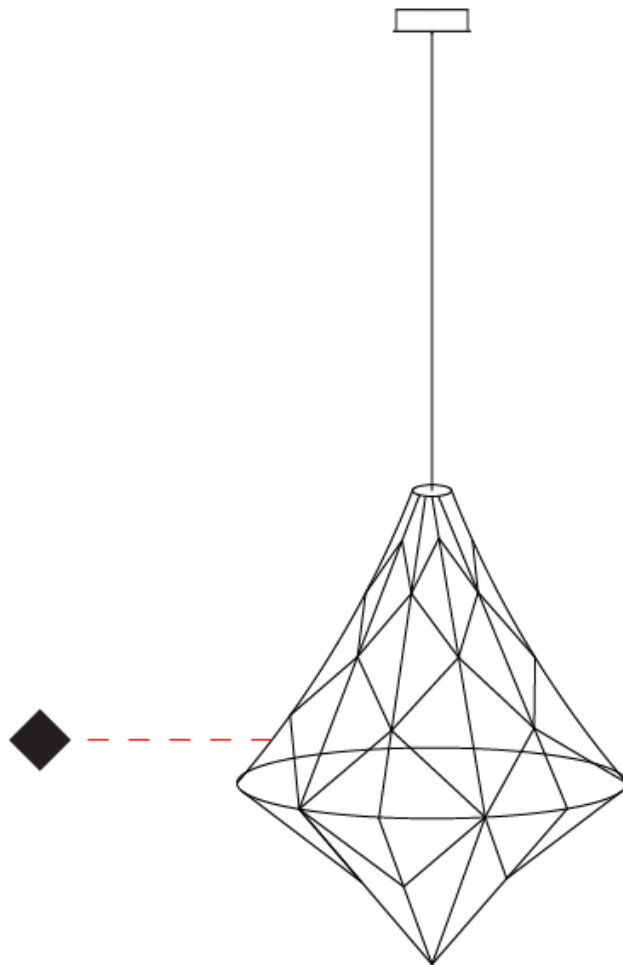

D101338-

PROJECT

TYPE

SPECIFIER

QUANTITY

DATE

D