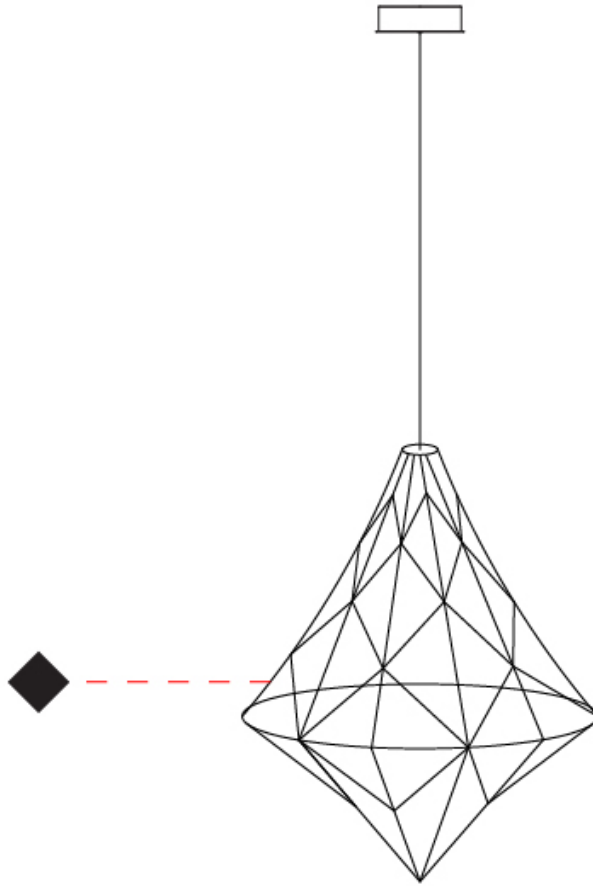

D101945-

PROJECT

TYPE

SPECIFIER

QUANTITY

DATE

D