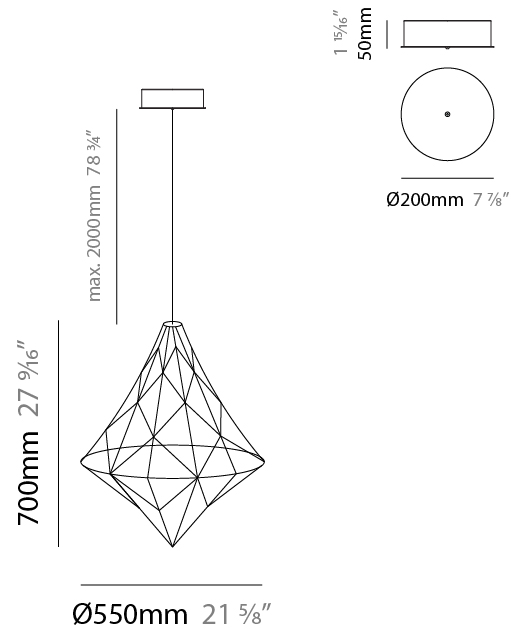

GENERAL

Series: Nobilis
Brand: Quasar
Division: Design
Mounting Type: Suspension
Mounting Location: Ceiling
Subcategory: Ambient

PHYSICAL

Shape: Abstract
Diameter (mm): 550
Diameter (in): 21 ⁵/₈"
Height (mm): 700
Height (in): 27 ⁹/₁₆"
Max. Overall Height (mm): 2200
Max. Overall Height (in): 86 ⁵/₈"
Light Distribution: Omnidirectional
Weight (kg): 2
Weight (lbs): 4.41
Fixture Finish: [NIC / BRA / BBR](#)
Fixture Material: Metal
Cable Details: 2000mm Cable
Upon Request: Custom Sizes

ELECTRICAL

Number of Lamps: 67
Lamp Type: LED Retrofit
Input Wattage (W): 22.11
Bulb Included: Bulb Included
Max. Wattage Per Lamp (W): 0.33
Lamp Base: E10
[Dimming: Non-Dimming / Phase Dimming (120vac Only)](#)
Driver Included: Yes
Driver Location: Integrated
Driver Type: Constant Voltage - 120/277Vac
Driver Class: Class 2
Input Voltage (V): 120 - 277
Output Voltage (V): 12
Lamp Voltage (V): 12
Upon Request: (Not included - see components) Integral: 0-10Vdc dimming

LED

[Color Temperature (°K): 2600 / 3000 / 3500](#)
Max. Delivered Lumen (lm): 1541
CRI: >90 CRI
Lamp Life (hrs): 50000

OPTICAL

RATINGS AND CERTIFICATIONS

Certified By: Certified for North American Standards
IP rating: IP20

PROJECT
TYPE
SPECIFIER
QUANTITY
DATE