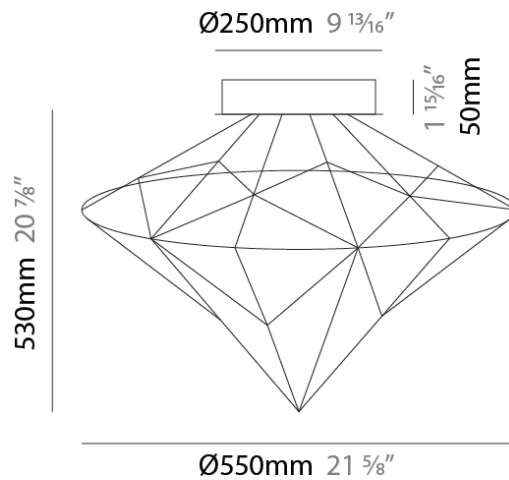

NOBILIS SURFACE

D102034-

base number   LED   Color   Finish
Dimming   Temperature   Options

1. To build a product code in our configurator select the specify button on the base model # product page
2. To build a manual product code on this datasheet choose from the options listed below in blue font and add the suffix to the base model #

GENERAL

Series: Nobilis
Brand: Quasar
Division: Design
Mounting Type: Surface
Mounting Location: Ceiling
Subcategory: Ambient

PHYSICAL

Shape: Abstract
Diameter (mm): 550
Diameter (in): 21 ⁵/₈
Height (mm): 530
Height (in): 20 ⁷/₈
Light Distribution: Omnidirectional
Weight (kg): 3
[Fixture Finish: NIC / BRA / BBR](#)
Fixture Material: Metal
Upon Request: Custom Sizes

ELECTRICAL

Number of Lamps: 52
Lamp Type: LED Retrofit
Input Wattage (W): 17.2
Bulb Included: Bulb Included
Max. Wattage Per Lamp (W): 0.33
Lamp Base: E10
[Dimming: Non-Dimming / Phase Dimming (120vac Only)](#)
Driver Included: Yes
Driver Location: Integrated
Driver Type: Constant Voltage - Universal
Driver Class: Class 2
Input Voltage (V): 120 - 277
Output Voltage (V): 12

LED

[Color Temperature (°K): 2600 / 3000 / 3500](#)
Max. Delivered Lumen (lm): 1541
CRI: >90 CRI
Lamp Life (hrs): 50000

OPTICAL

RATINGS AND CERTIFICATIONS

Certified By: Certified for North American Standards
IP rating: IP20

PROJECT
TYPE
SPECIFIER
QUANTITY
DATE