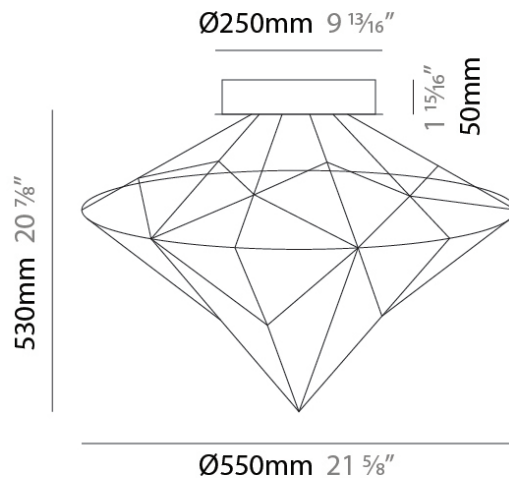

NOBILIS SURFACE

D102034-

base number   LED   Color   Finish
Dimming   Temperature   Options

1. To build a product code in our configurator select the specify button on the base model # product page
2. To build a manual product code on this datasheet choose from the options listed below in blue font and add the suffix to the base model #

GENERAL

Series: Nobilis
Brand: Quasar
Division: Design
Mounting Type: Surface
Mounting Location: Ceiling
Subcategory: Ambient

PHYSICAL

Shape: Abstract
Diameter (mm): 550
Diameter (in): 21 ⁵/₈"
Height (mm): 530
Height (in): 20 ⁷/₈"
Light Distribution: Omnidirectional
Weight (kg): 3
[Fixture Finish: NIC / BRA / BBR](#)
Fixture Material: Metal
Upon Request: Custom Sizes

ELECTRICAL

Number of Lamps: 52
Lamp Type: LED Retrofit
Input Wattage (W): 17.2
Bulb Included: Bulb Included
Max. Wattage Per Lamp (W): 0.33
Lamp Base: E10
[Dimming: Non-Dimming / Phase Dimming (120vac Only)](#)
Driver Included: Yes
Driver Location: Integrated
Driver Type: Constant Voltage - Universal
Driver Class: Class 2
Input Voltage (V): 120 - 277
Output Voltage (V): 12

LED

[Color Temperature (°K): 2600 / 3000 / 3500](#)
Max. Delivered Lumen (lm): 1541
CRI: >90 CRI
Lamp Life (hrs): 50000

OPTICAL

RATINGS AND CERTIFICATIONS

Certified By: Certified for North American Standards
IP rating: IP20

PROJECT
TYPE
SPECIFIER
QUANTITY
DATE