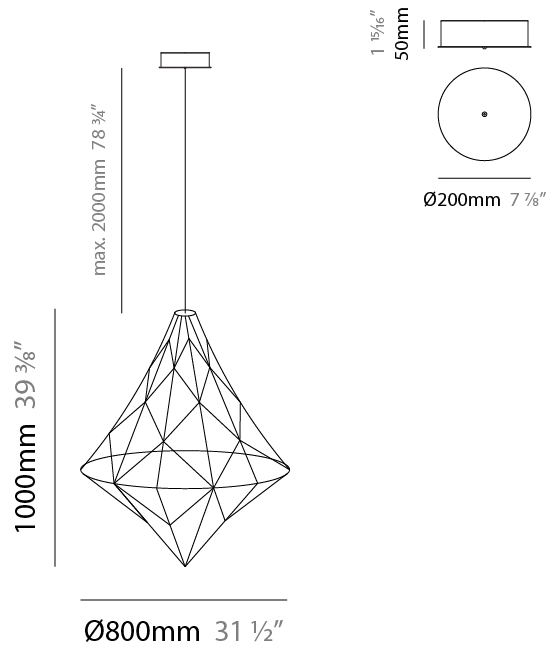

D101945-

base number   LED Dimming   Color Temperature   Finish Options

1. To build a product code in our configurator select the specify button on the base model # product page
2. To build a manual product code on this datasheet choose from the options listed below in blue font and add the suffix to the base model #

GENERAL

Series: Nobilis
Brand: Quasar
Division: Design
Mounting Type: Suspension
Mounting Location: Ceiling
Subcategory: Ambient

PHYSICAL

Shape: Abstract
Diameter (mm): 800
Diameter (in): 31 1/2
Height (mm): 1000
Height (in): 39 3/8
Max. Overall Height (mm): 3000
Max. Overall Height (in): 118 1/8
Light Distribution: Omnidirectional
Weight (kg): 4
Weight (lbs): 8.82
Fixture Finish: [NIC / BRA / BBR](#)
Fixture Material: Metal
Cable Details: 2000mm Cable
Upon Request: Custom Sizes

ELECTRICAL

Number of Lamps: 108
Lamp Type: LED Retrofit
Input Wattage (W): 35.64
Bulb Included: Bulb Included
Max. Wattage Per Lamp (W): 0.33
Lamp Base: E10
[Dimming: Non-Dimming / Phase Dimming (120vac Only)](#)
Driver Included: Yes
Driver Location: Integrated
Driver Type: Constant Voltage - Universal
Driver Class: Class 2
Input Voltage (V): 120 - 277
Output Voltage (V): 12
Lamp Voltage (V): 12

LED

[Color Temperature (°K): 2600 / 3000 / 3500](#)
Max. Delivered Lumen (lm): 2484 (2600K)
CRI: >90 CRI
Lamp Life (hrs): 50000

OPTICAL

RATINGS AND CERTIFICATIONS

Certified By: Certified for North American Standards
IP rating: IP20