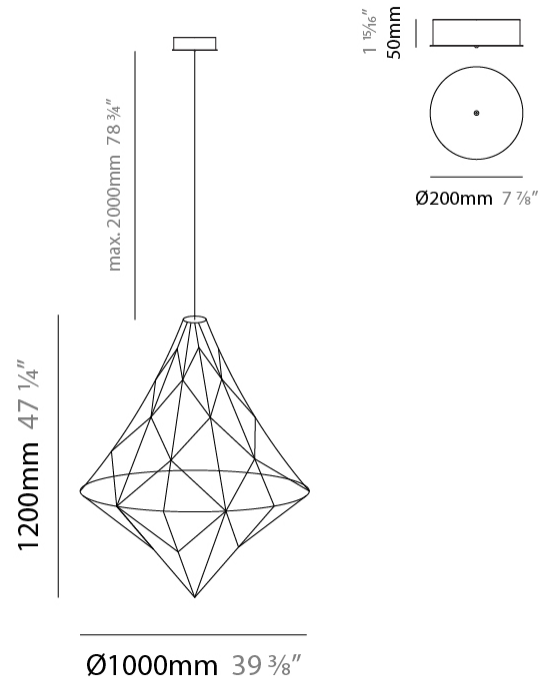

1. To build a product code in our configurator select the specify button on the base model # product page
2. To build a manual product code on this datasheet choose from the options listed below in blue font and add the suffix to the base model #

GENERAL

Series: Nobilis
Brand: Quasar
Division: Design
Mounting Type: Suspension
Mounting Location: Ceiling
Subcategory: Ambient

PHYSICAL

Shape: Abstract
Diameter (mm): 1000
Diameter (in): 39 ³/₈"
Height (mm): 1200
Height (in): 47 ¹/₄"
Max. Overall Height (mm): 2700
Max. Overall Height (in): 106 ⁵/₁₆"
Light Distribution: Omnidirectional
Weight (kg): 5
Weight (lbs): 11.02
Fixture Finish: [NIC / BRA / BBR](#)
Fixture Material: Metal
Cable Details: 2000mm Cable
Upon Request: Custom Sizes

ELECTRICAL

Number of Lamps: 178
Lamp Type: LED Retrofit
Input Wattage (W): 58.74
Bulb Included: Bulb Included
Max. Wattage Per Lamp (W): 0.33
Lamp Base: E10
[Dimming: Non-Dimming / Phase Dimming (120vac Only)](#)
Driver Included: Yes
Driver Location: Integrated
Driver Type: Constant Voltage - 120/277Vac
Driver Class: Class 2
Input Voltage (V): 120 - 277
Output Voltage (V): 12
Lamp Voltage (V): 12

LED

[Color Temperature (°K): 2600 / 3000 / 3500](#)
Max. Delivered Lumen (lm): 4094 (2600K)
CRI: >90 CRI
Lamp Life (hrs): 50000

OPTICAL

RATINGS AND CERTIFICATIONS

Certified By: Certified for North American Standards
IP rating: IP20

PROJECT
TYPE
SPECIFIER
QUANTITY
DATE