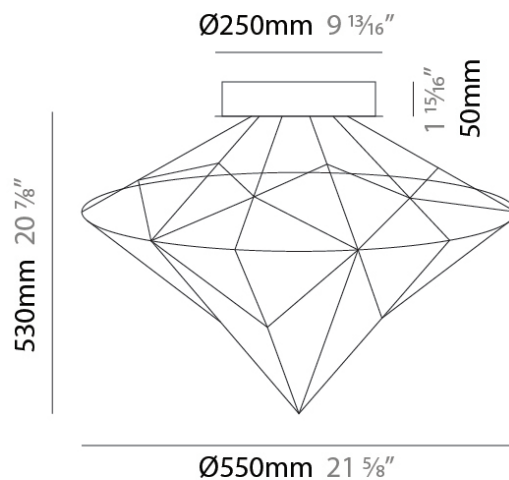

NOBILIS SURFACE

D102034-

base number   LED   Color   Finish
Dimming   Temperature   Options

1. To build a product code in our configurator select the specify button on the base model # product page
2. To build a manual product code on this datasheet choose from the options listed below in blue font and add the suffix to the base model #

GENERAL

Series: Nobilis
Brand: Quasar
Division: Design
Mounting Type: Surface
Mounting Location: Ceiling
Subcategory: Ambient

PHYSICAL

Shape: Abstract
Diameter (mm): 550
Diameter (in): 21 ⁵/₈
Height (mm): 530
Height (in): 20 ⁷/₈
Light Distribution: Omnidirectional
Weight (kg): 3
[Fixture Finish: NIC / BRA / BBR](#)
Fixture Material: Metal
Upon Request: Custom Sizes

ELECTRICAL

Number of Lamps: 52
Lamp Type: LED Retrofit
Input Wattage (W): 17.2
Bulb Included: Bulb Included
Max. Wattage Per Lamp (W): 0.33
Lamp Base: E10
[Dimming: Non-Dimming / Phase Dimming (120vac Only)](#)
Driver Included: Yes
Driver Location: Integrated
Driver Type: Constant Voltage - Universal
Driver Class: Class 2
Input Voltage (V): 120 - 277
Output Voltage (V): 12

LED

[Color Temperature (°K): 2600 / 3000 / 3500](#)
Max. Delivered Lumen (lm): 1541
CRI: >90 CRI
Lamp Life (hrs): 50000

OPTICAL

RATINGS AND CERTIFICATIONS

Certified By: Certified for North American Standards
IP rating: IP20

PROJECT
TYPE
SPECIFIER
QUANTITY
DATE