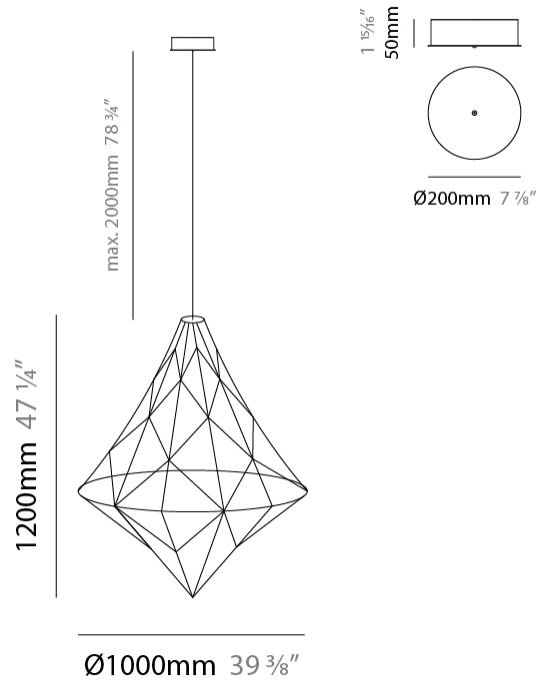

D101338-

base number	LED	Color	Finish
	Dimming	Temperature	Options

1. To build a product code in our configurator select the specify button on the base model # product page
2. To build a manual product code on this datasheet choose from the options listed below in blue font and add the suffix to the base model #

GENERAL

Series: Nobilis
Brand: Quasar
Division: Design
Mounting Type: Suspension
Mounting Location: Ceiling
Subcategory: Ambient

PHYSICAL

Shape: Abstract
Diameter (mm): 1000
Diameter (in): 39 ³/₈
Height (mm): 1200
Height (in): 47 ¹/₄
Max. Overall Height (mm): 2700
Max. Overall Height (in): 106 ⁵/₁₆
Light Distribution: Omnidirectional
Weight (kg): 5
Weight (lbs): 11.02
Fixture Finish: NIC / BRA / BBR
Fixture Material: Metal
Cable Details: 2000mm Cable
Upon Request: Custom Sizes

ELECTRICAL

Number of Lamps: 178
Lamp Type: LED Retrofit
Input Wattage (W): 58.74
Bulb Included: Bulb Included
Max. Wattage Per Lamp (W): 0.33
Lamp Base: E10
Dimming: Non-Dimming / Phase Dimming (120vac Only)
Driver Included: Yes
Driver Location: Integrated
Driver Type: Constant Voltage - 120/277Vac
Driver Class: Class 2
Input Voltage (V): 120 - 277
Output Voltage (V): 12
Lamp Voltage (V): 12

LED

Color Temperature (°K): 2600 / 3000 / 3500
Max. Delivered Lumen (lm): 4094 (2600K)
CRI: >90 CRI
Lamp Life (hrs): 50000

OPTICAL

RATINGS AND CERTIFICATIONS

Certified By: Certified for North American Standards
IP rating: IP20