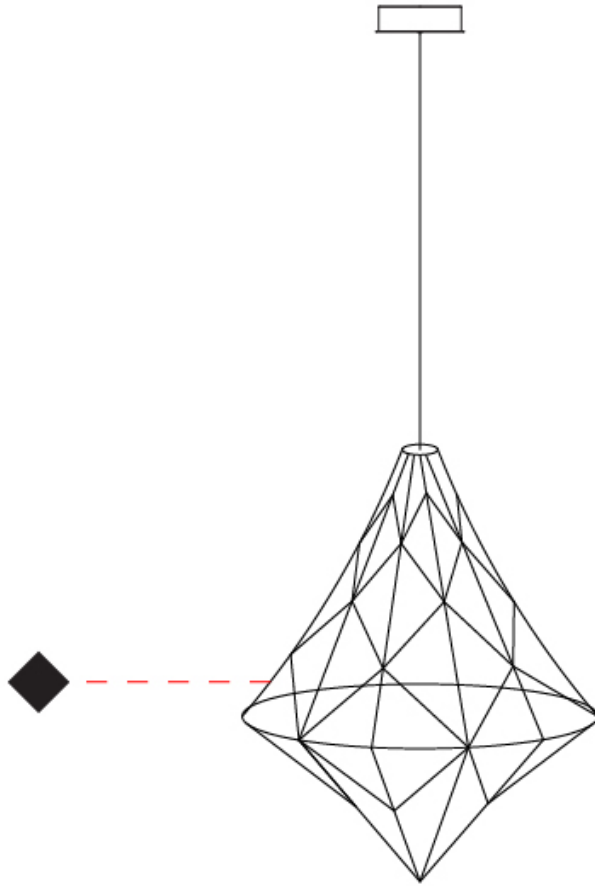

D101945-

PROJECT

TYPE

SPECIFIER

QUANTITY

DATE

D