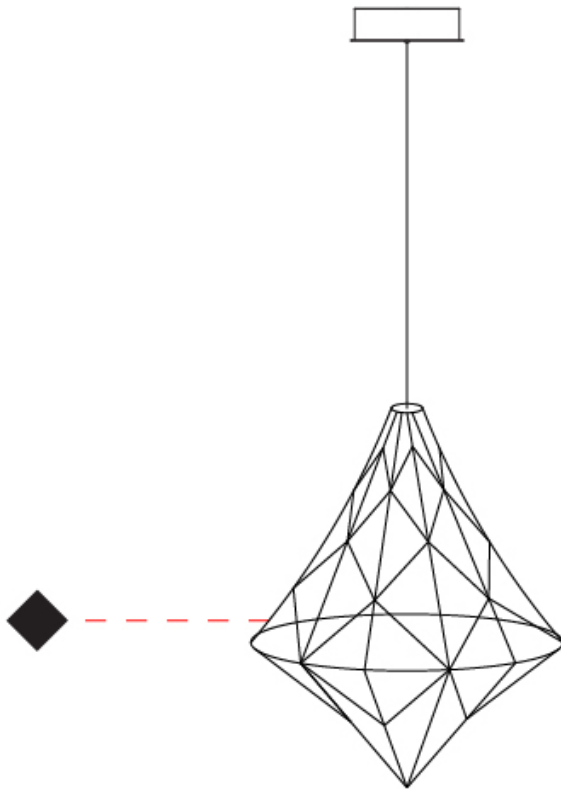

D101339-

PROJECT

TYPE

SPECIFIER

QUANTITY

DATE

D