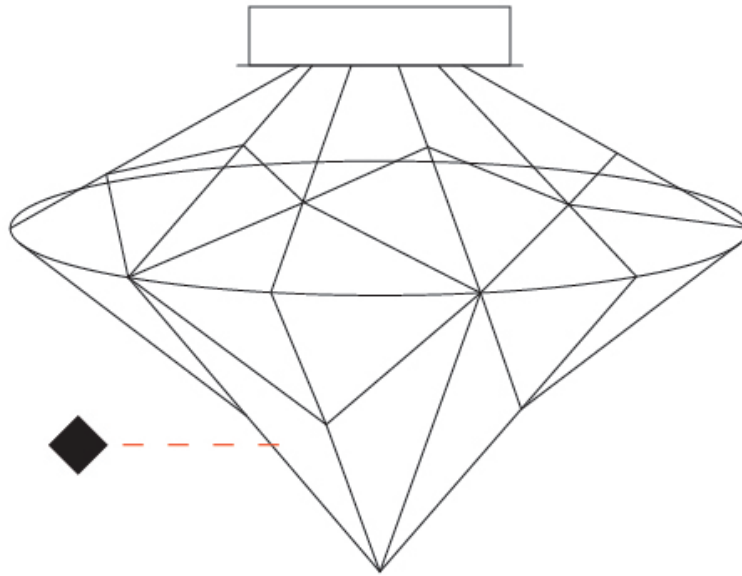

D102034-

PROJECT

TYPE

SPECIFIER

QUANTITY

DATE