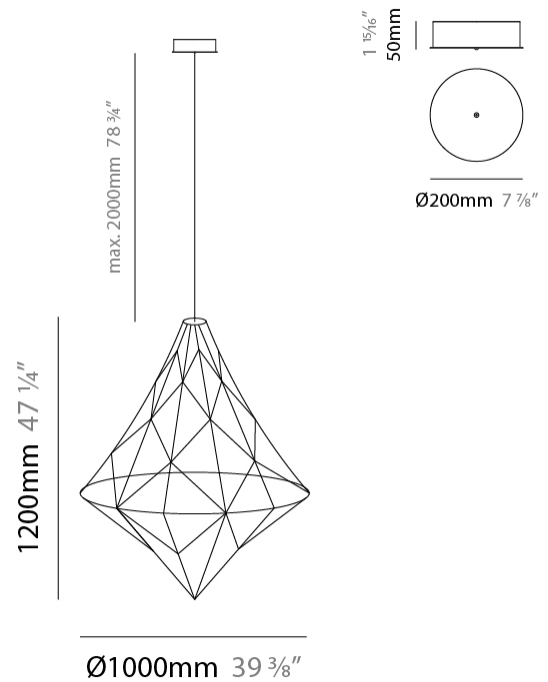

PROJECT
TYPE
SPECIFIER
QUANTITY
DATE

1. To build a product code in our configurator select the specify button on the base model # product page
2. To build a manual product code on this datasheet choose from the options listed below in blue font and add the suffix to the base model #

GENERAL

Series: Nobilis
Brand: Quasar
Division: Design
Mounting Type: Suspension
Mounting Location: Ceiling
Subcategory: Ambient

PHYSICAL

Shape: Abstract
Diameter (mm): 1000
Diameter (in): 39 3/8
Height (mm): 1200
Height (in): 47 1/4
Max. Overall Height (mm): 2700
Max. Overall Height (in): 106 5/16
Light Distribution: Omnidirectional
Weight (kg): 5
Weight (lbs): 11.02
Fixture Finish: [NIC / BRA / BBR](#)
Fixture Material: Metal
Cable Details: 2000mm Cable
Upon Request: Custom Sizes

ELECTRICAL

Number of Lamps: 178
Lamp Type: LED Retrofit
Input Wattage (W): 58.74
Bulb Included: Bulb Included
Max. Wattage Per Lamp (W): 0.33
Lamp Base: E10
[Dimming: Non-Dimming / Phase Dimming (120vac Only)](#)
Driver Included: Yes
Driver Location: Integrated
Driver Type: Constant Voltage - 120/277Vac
Driver Class: Class 2
Input Voltage (V): 120 - 277
Output Voltage (V): 12
Lamp Voltage (V): 12

LED

[Color Temperature (°K): 2600 / 3000 / 3500](#)
Max. Delivered Lumen (lm): 4094 (2600K)
CRI: >90 CRI
Lamp Life (hrs): 50000

OPTICAL

RATINGS AND CERTIFICATIONS

Certified By: Certified for North American Standards
IP rating: IP20