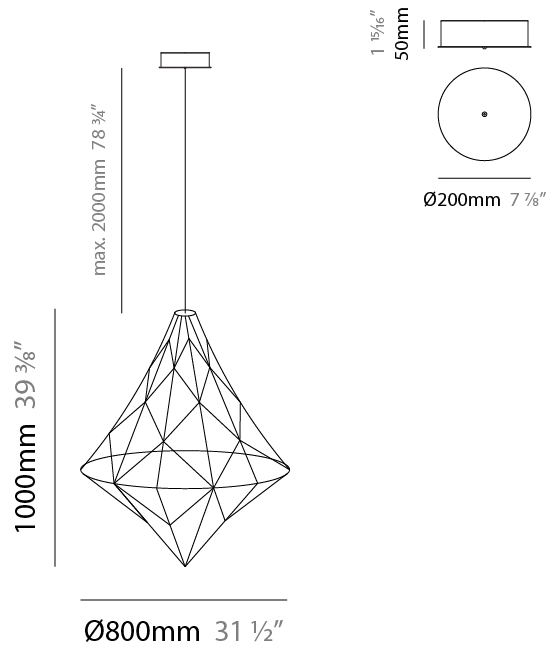

1. To build a product code in our configurator select the specify button on the base model # product page
2. To build a manual product code on this datasheet choose from the options listed below in blue font and add the suffix to the base model #

GENERAL

Series: Nobilis
Brand: Quasar
Division: Design
Mounting Type: Suspension
Mounting Location: Ceiling
Subcategory: Ambient

PHYSICAL

Shape: Abstract
Diameter (mm): 800
Diameter (in): 31 1/2
Height (mm): 1000
Height (in): 39 3/8
Max. Overall Height (mm): 3000
Max. Overall Height (in): 118 1/8
Light Distribution: Omnidirectional
Weight (kg): 4
Weight (lbs): 8.82
Fixture Finish: [NIC / BRA / BBR](#)
Fixture Material: Metal
Cable Details: 2000mm Cable
Upon Request: Custom Sizes

ELECTRICAL

Number of Lamps: 108
Lamp Type: LED Retrofit
Input Wattage (W): 35.64
Bulb Included: Bulb Included
Max. Wattage Per Lamp (W): 0.33
Lamp Base: E10
[Dimming: Non-Dimming / Phase Dimming (120vac Only)](#)
Driver Included: Yes
Driver Location: Integrated
Driver Type: Constant Voltage - Universal
Driver Class: Class 2
Input Voltage (V): 120 - 277
Output Voltage (V): 12
Lamp Voltage (V): 12

LED

[Color Temperature (°K): 2600 / 3000 / 3500](#)
Max. Delivered Lumen (lm): 2484 (2600K)
CRI: >90 CRI
Lamp Life (hrs): 50000

OPTICAL

RATINGS AND CERTIFICATIONS

Certified By: Certified for North American Standards
IP rating: IP20

PROJECT
TYPE
SPECIFIER
QUANTITY
DATE