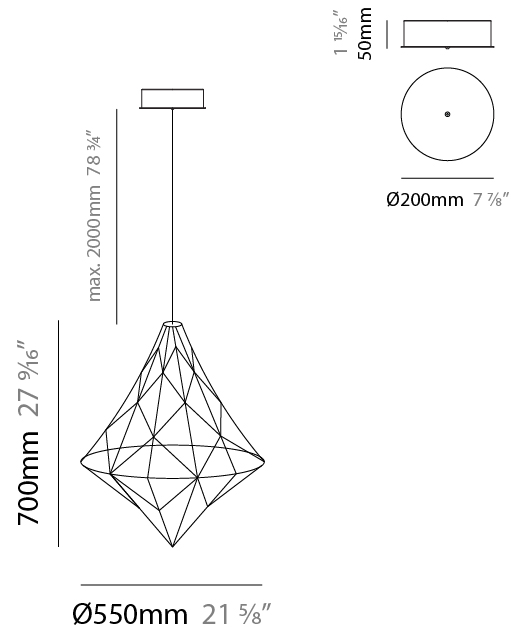

GENERAL

Series: Nobilis
Brand: Quasar
Division: Design
Mounting Type: Suspension
Mounting Location: Ceiling
Subcategory: Ambient

PHYSICAL

Shape: Abstract
Diameter (mm): 550
Diameter (in): 21 ⁵/₈
Height (mm): 700
Height (in): 27 ⁹/₁₆
Max. Overall Height (mm): 2200
Max. Overall Height (in): 86 ⁵/₈
Light Distribution: Omnidirectional
Weight (kg): 2
Weight (lbs): 4.41
Fixture Finish: [NIC / BRA / BBR](#)
Fixture Material: Metal
Cable Details: 2000mm Cable
Upon Request: Custom Sizes

ELECTRICAL

Number of Lamps: 67
Lamp Type: LED Retrofit
Input Wattage (W): 22.11
Bulb Included: Bulb Included
Max. Wattage Per Lamp (W): 0.33
Lamp Base: E10
[Dimming: Non-Dimming / Phase Dimming (120vac Only)](#)
Driver Included: Yes
Driver Location: Integrated
Driver Type: Constant Voltage - 120/277Vac
Driver Class: Class 2
Input Voltage (V): 120 - 277
Output Voltage (V): 12
Lamp Voltage (V): 12
Upon Request: (Not included - see components) Integral: 0-10Vdc dimming

LED

[Color Temperature (°K): 2600 / 3000 / 3500](#)
Max. Delivered Lumen (lm): 1541
CRI: >90 CRI
Lamp Life (hrs): 50000

OPTICAL

RATINGS AND CERTIFICATIONS

Certified By: Certified for North American Standards
IP rating: IP20

PROJECT
TYPE
SPECIFIER
QUANTITY
DATE