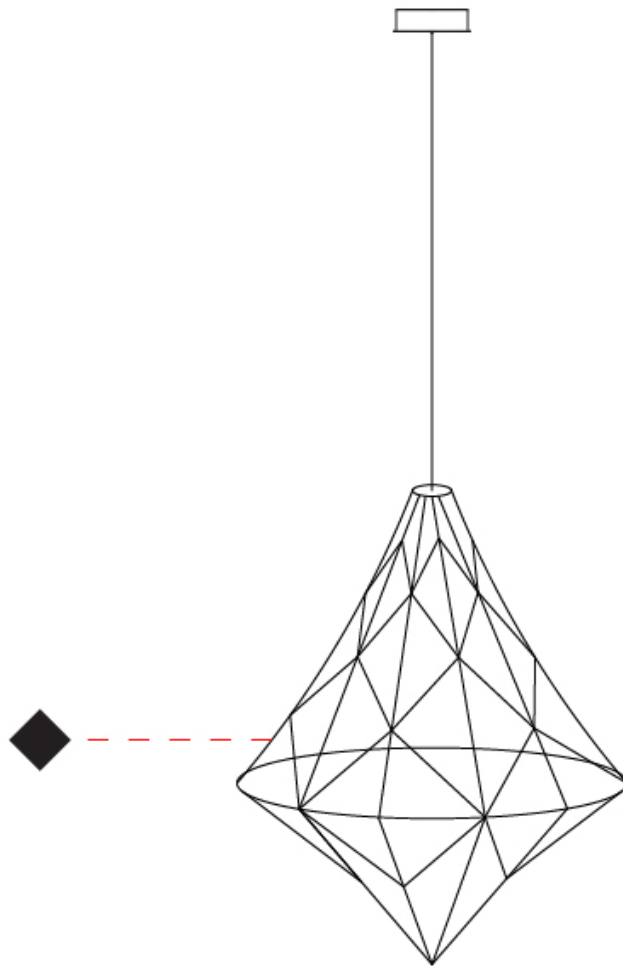

D101338-

PROJECT

TYPE

SPECIFIER

QUANTITY

DATE

D