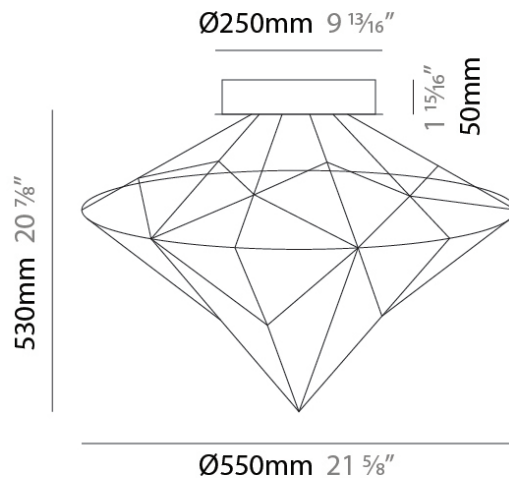

NOBILIS SURFACE

D102034-

base number   LED Dimming   Color Temperature   Finish Options

1. To build a product code in our configurator select the specify button on the base model # product page
2. To build a manual product code on this datasheet choose from the options listed below in blue font and add the suffix to the base model #

GENERAL

Series: Nobilis
Brand: Quasar
Division: Design
Mounting Type: Surface
Mounting Location: Ceiling
Subcategory: Ambient

PHYSICAL

Shape: Abstract
Diameter (mm): 550
Diameter (in): 21 ⁵/₈
Height (mm): 530
Height (in): 20 ⁷/₈
Light Distribution: Omnidirectional
Weight (kg): 3
[Fixture Finish: NIC / BRA / BBR](#)
Fixture Material: Metal
Upon Request: Custom Sizes

ELECTRICAL

Number of Lamps: 52
Lamp Type: LED Retrofit
Input Wattage (W): 17.2
Bulb Included: Bulb Included
Max. Wattage Per Lamp (W): 0.33
Lamp Base: E10
[Dimming: Non-Dimming / Phase Dimming (120vac Only)](#)
Driver Included: Yes
Driver Location: Integrated
Driver Type: Constant Voltage - Universal
Driver Class: Class 2
Input Voltage (V): 120 - 277
Output Voltage (V): 12

LED

[Color Temperature (°K): 2600 / 3000 / 3500](#)
Max. Delivered Lumen (lm): 1541
CRI: >90 CRI
Lamp Life (hrs): 50000

OPTICAL

RATINGS AND CERTIFICATIONS

Certified By: Certified for North American Standards
IP rating: IP20

PROJECT
TYPE
SPECIFIER
QUANTITY
DATE