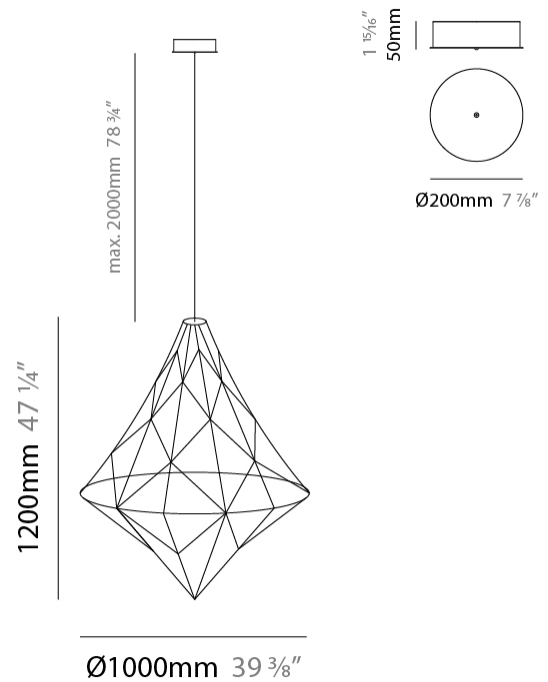

1. To build a product code in our configurator select the specify button on the base model # product page
2. To build a manual product code on this datasheet choose from the options listed below in blue font and add the suffix to the base model #

GENERAL

Series: Nobilis
Brand: Quasar
Division: Design
Mounting Type: Suspension
Mounting Location: Ceiling
Subcategory: Ambient

PHYSICAL

Shape: Abstract
Diameter (mm): 1000
Diameter (in): 39 ³/₈"
Height (mm): 1200
Height (in): 47 ¹/₄"
Max. Overall Height (mm): 2700
Max. Overall Height (in): 106 ⁵/₁₆"
Light Distribution: Omnidirectional
Weight (kg): 5
Weight (lbs): 11.02
Fixture Finish: [NIC / BRA / BBR](#)
Fixture Material: Metal
Cable Details: 2000mm Cable
Upon Request: Custom Sizes

ELECTRICAL

Number of Lamps: 178
Lamp Type: LED Retrofit
Input Wattage (W): 58.74
Bulb Included: Bulb Included
Max. Wattage Per Lamp (W): 0.33
Lamp Base: E10
[Dimming: Non-Dimming / Phase Dimming (120vac Only)](#)
Driver Included: Yes
Driver Location: Integrated
Driver Type: Constant Voltage - 120/277Vac
Driver Class: Class 2
Input Voltage (V): 120 - 277
Output Voltage (V): 12
Lamp Voltage (V): 12

LED

[Color Temperature (°K): 2600 / 3000 / 3500](#)
Max. Delivered Lumen (lm): 4094 (2600K)
CRI: >90 CRI
Lamp Life (hrs): 50000

OPTICAL

RATINGS AND CERTIFICATIONS

Certified By: Certified for North American Standards
IP rating: IP20

PROJECT
TYPE
SPECIFIER
QUANTITY
DATE