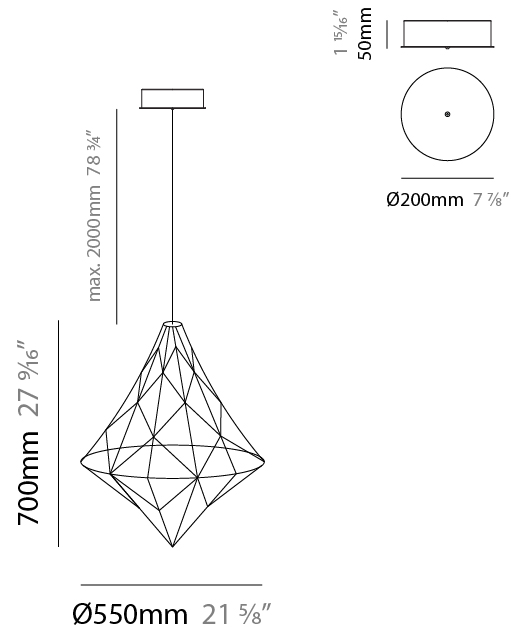

GENERAL

Series: Nobilis
Brand: Quasar
Division: Design
Mounting Type: Suspension
Mounting Location: Ceiling
Subcategory: Ambient

PHYSICAL

Shape: Abstract
Diameter (mm): 550
Diameter (in): 21 ⁵/₈"
Height (mm): 700
Height (in): 27 ⁹/₁₆"
Max. Overall Height (mm): 2200
Max. Overall Height (in): 86 ⁵/₈"
Light Distribution: Omnidirectional
Weight (kg): 2
Weight (lbs): 4.41
Fixture Finish: [NIC / BRA / BBR](#)
Fixture Material: Metal
Cable Details: 2000mm Cable
Upon Request: Custom Sizes

ELECTRICAL

Number of Lamps: 67
Lamp Type: LED Retrofit
Input Wattage (W): 22.11
Bulb Included: Bulb Included
Max. Wattage Per Lamp (W): 0.33
Lamp Base: E10
[Dimming: Non-Dimming / Phase Dimming (120vac Only)](#)
Driver Included: Yes
Driver Location: Integrated
Driver Type: Constant Voltage - 120/277Vac
Driver Class: Class 2
Input Voltage (V): 120 - 277
Output Voltage (V): 12
Lamp Voltage (V): 12
Upon Request: (Not included - see components) Integral: 0-10Vdc dimming

LED

[Color Temperature (°K): 2600 / 3000 / 3500](#)
Max. Delivered Lumen (lm): 1541
CRI: >90 CRI
Lamp Life (hrs): 50000

OPTICAL

RATINGS AND CERTIFICATIONS

Certified By: Certified for North American Standards
IP rating: IP20

PROJECT
TYPE
SPECIFIER
QUANTITY
DATE