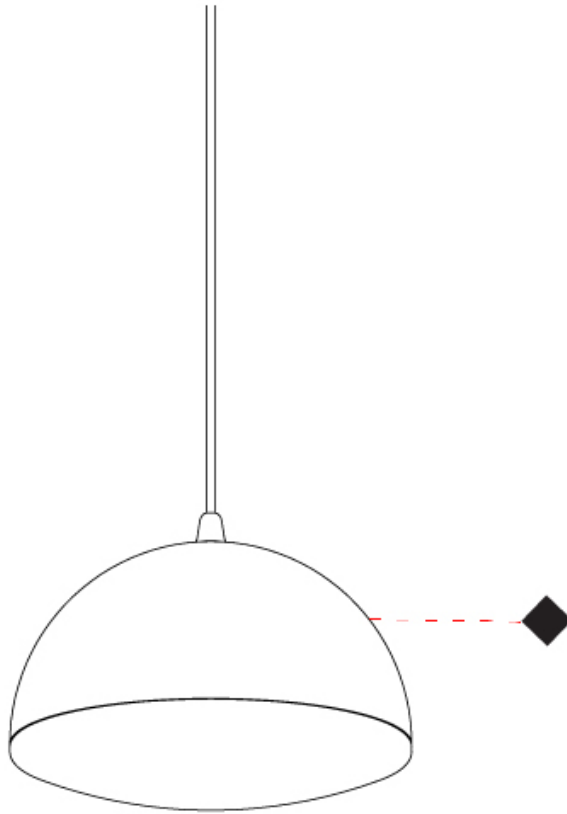

NOD 1 SUSPENSION

D91202

PROJECT _____

TYPE _____

SPECIFIER _____

QUANTITY _____

DATE _____