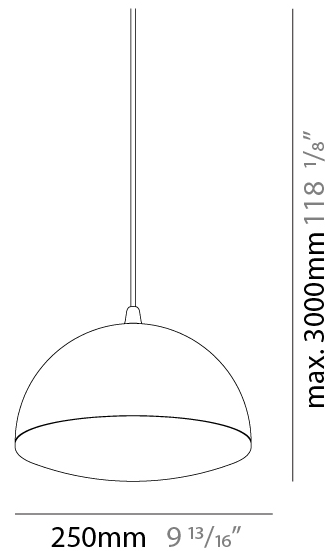

PROJECT	_____
TYPE	_____
SPECIFIER	_____
QUANTITY	_____
DATE	_____

NOD 3 SUSPENSION

D91204

base number

1. To build a product code in our configurator select the specify button on the base model # product page
2. To build a manual product code on this datasheet choose from the options listed below in blue font and add the suffix to the base model #

GENERAL

Series: Nod _____
Subseries: Nod 3 _____
Brand: Milan _____
Division: Design _____
Mounting Type: Suspension _____
Mounting Location: Ceiling _____
Subcategory: Pendant _____

PHYSICAL

Shape: Round _____
Diameter (mm): 250 _____
Diameter (in): 9 ¹³/₁₆ _____
Max. Overall Height (mm): 3000 _____
Max. Overall Height (in): 118 ¹/₈ _____
Light Distribution: Direct _____
Weight (kg): 8.1 _____
Weight (lbs): 17.997 _____
Diffuser: Opal Acid Etched Satin Glass _____
Fixture Finish: MBQ _____
Fixture Material: Stamped Steel _____

ELECTRICAL

Number of Lamps: 3 _____
Lamp Type: LED Retrofit _____
Lamp Shape: G16.5 _____
Bulb Included: Bulb Not Included _____
Total Output Wattage (W): 16.5 _____
Max. Wattage Per Lamp (W): 5.5 _____
Lamp Base: E26 _____
Input Voltage (V): 120 _____
Upon Request: 277Vac / GU24 _____

LED

OPTICAL

RATINGS AND CERTIFICATIONS

Certified By: CSA Certified to UL and CSA Standards _____
IP rating: IP20 _____