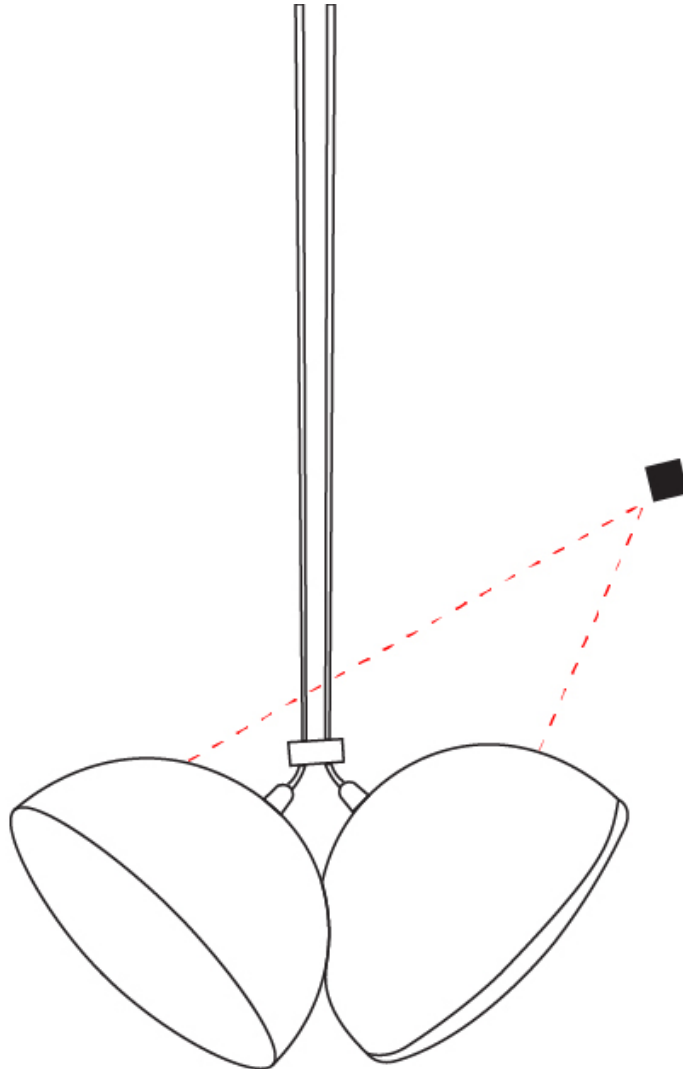

NOD 2 SUSPENSION

D91203

PROJECT _____

TYPE _____

SPECIFIER _____

QUANTITY _____

DATE _____

D