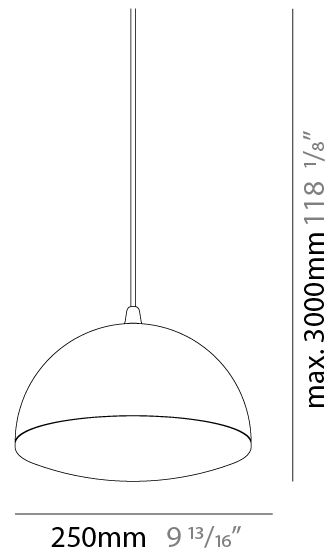

NOD 1 SUSPENSION

D91202

base number

1. To build a product code in our configurator select the specify button on the base model # product page
2. To build a manual product code on this datasheet choose from the options listed below in blue font and add the suffix to the base model #

GENERAL

Series: Nod _____
Subseries: Nod 1 _____
Brand: Milan _____
Division: Design _____
Mounting Type: Suspension _____
Mounting Location: Ceiling _____
Subcategory: Pendant _____

PHYSICAL

Shape: Round _____
Diameter (mm): 250 _____
Diameter (in): 9 ¹³/₁₆ _____
Max. Overall Height (mm): 3000 _____
Max. Overall Height (in): 118 ¹/₈ _____
Light Distribution: Direct _____
Weight (kg): 2.7 _____
Weight (lbs): 5.999 _____
Diffuser: Opal Acid Etched Satin Glass _____
Fixture Finish: MBQ _____
Fixture Material: Stamped Steel _____

ELECTRICAL

Number of Lamps: 1 _____
Lamp Type: LED Retrofit _____
Lamp Shape: G16.5 _____
Bulb Included: Bulb Not Included _____
Total Output Wattage (W): 5.5 _____
Max. Wattage Per Lamp (W): 5.5 _____
Lamp Base: E26 _____
Input Voltage (V): 120 _____
Upon Request: 277Vac / GU24 _____

LED

OPTICAL

RATINGS AND CERTIFICATIONS

Certified By: CSA Certified to UL and CSA Standards _____
IP rating: IP20 _____