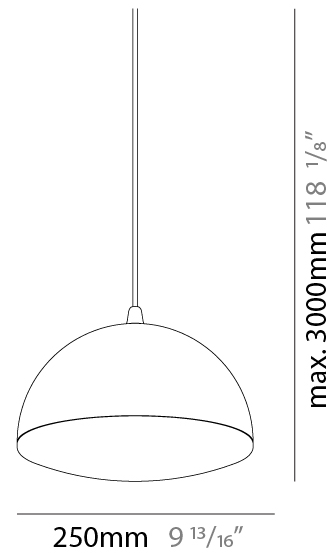

PROJECT
TYPE
SPECIFIER
QUANTITY
DATE

NOD 2 SUSPENSION

D91203

base number

1. To build a product code in our configurator select the specify button on the base model # product page
2. To build a manual product code on this datasheet choose from the options listed below in blue font and add the suffix to the base model #

GENERAL

Series: Nod
Subseries: Nod 2
Brand: Milan
Division: Design
Mounting Type: Suspension
Mounting Location: Ceiling
Subcategory: Pendant

PHYSICAL

Shape: Round
Diameter (mm): 250
Diameter (in): 9 ¹³/₁₆
Max. Overall Height (mm): 3000
Max. Overall Height (in): 118 ¹/₈
Light Distribution: Direct
Weight (kg): 5.4
Weight (lbs): 11.998
Diffuser: Opal Acid Etched Satin Glass
Fixture Finish: MBQ
Fixture Material: Stamped Steel

ELECTRICAL

Number of Lamps: 2
Lamp Type: LED Retrofit
Lamp Shape: G16.5
Bulb Included: Bulb Not Included
Total Output Wattage (W): 11
Max. Wattage Per Lamp (W): 5.5
Lamp Base: E26
Input Voltage (V): 120
Upon Request: 277Vac / GU24

LED

OPTICAL

RATINGS AND CERTIFICATIONS

Certified By: CSA Certified to UL and CSA Standards
IP rating: IP20