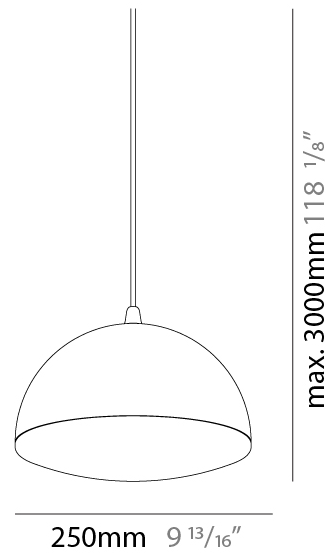

PROJECT	
TYPE	
SPECIFIER	
QUANTITY	
DATE	

NOD 3 SUSPENSION

D91204

base number

1. To build a product code in our configurator select the specify button on the base model # product page
2. To build a manual product code on this datasheet choose from the options listed below in blue font and add the suffix to the base model #

GENERAL

Series: Nod
Subseries: Nod 3
Partner: Milan
Division: Design
Installation: Suspension
Product Type: Pendant
Mounting Location: Ceiling
Light Distribution: Adjustable

PHYSICAL

Shape: Round
Diameter (mm): 250
Diameter (in): 9 ¹³/₁₆
Max. Overall Height (mm): 3000
Max. Overall Height (in): 118 ¹/₈
Weight (kg): 8.1
Weight (lbs): 17.997
Diffuser: Opal Acid Etched Satin Glass
Fixture Finish: MBQ
Fixture Material: Stamped Steel

ELECTRICAL

Number of Lamps: 3
Lamp Type: LED Retrofit
Lamp Shape: G16.5
Bulb Included: Bulb Not Included
Total Output Wattage (W): 16.5
Max. Wattage Per Lamp (W): 5.5
Lamp Base: E26
Input Voltage (V): 120
Upon Request: 277Vac / GU24

LED

OPTICAL

RATINGS AND CERTIFICATIONS

Certified By: CSA Certified to UL and CSA Standards
IP rating: IP20