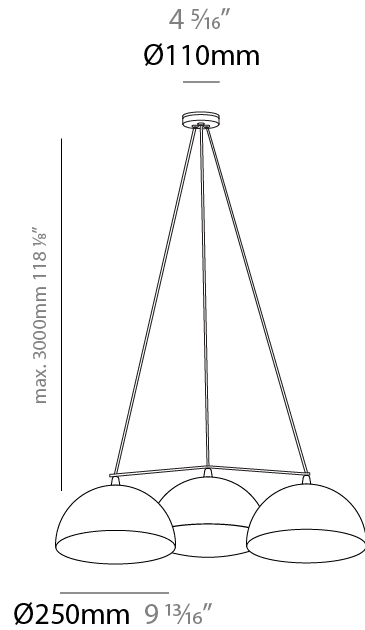

PROJECT	_____
TYPE	_____
SPECIFIER	_____
QUANTITY	_____
DATE	_____

NOD 3 SUSPENSION

D91241

base number

1. To build a product code in our configurator select the specify button on the base model # product page
2. To build a manual product code on this datasheet choose from the options listed below in blue font and add the suffix to the base model #

GENERAL

Series: Nod _____
Subseries: Nod 3 _____
Partner: Milan _____
Division: Design _____
Installation: Suspension _____
Product Type: Pendant _____
Mounting Location: Ceiling _____
Light Distribution: Adjustable _____

PHYSICAL

Shape: Round _____
Diameter (mm): 250 _____
Diameter (in): 9 ¹³/₁₆ _____
Max. Overall Height (mm): 3000 _____
Max. Overall Height (in): 118 ¹/₈ _____
Weight (kg): 8.1 _____
Weight (lbs): 17.997 _____
Diffuser: Opal Acid Etched Satin Glass _____
Fixture Finish: MBQ _____
Fixture Material: Stamped Steel _____

ELECTRICAL

Number of Lamps: 3 _____
Lamp Type: LED Retrofit _____
Lamp Shape: G16.5 _____
Bulb Included: Bulb Not Included _____
Total Output Wattage (W): 16.5 _____
Max. Wattage Per Lamp (W): 5.5 _____
Lamp Base: E26 _____
Input Voltage (V): 120 _____
Upon Request: 277Vac / GU24 _____

LED

OPTICAL

RATINGS AND CERTIFICATIONS

Certified By: CSA Certified to UL and CSA Standards _____
IP rating: IP20 _____