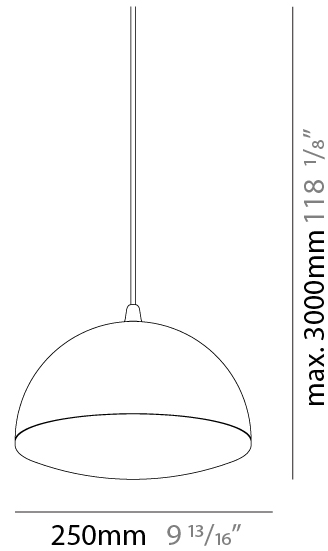

PROJECT	
TYPE	
SPECIFIER	
QUANTITY	
DATE	

NOD 2 SUSPENSION

D91203

base number

1. To build a product code in our configurator select the specify button on the base model # product page
2. To build a manual product code on this datasheet choose from the options listed below in blue font and add the suffix to the base model #

GENERAL

Series: Nod
Subseries: Nod 2
Brand: Milan
Division: Design
Mounting Type: Suspension
Mounting Location: Ceiling
Subcategory: Pendant

PHYSICAL

Shape: Round
Diameter (mm): 250
Diameter (in): 9 ¹³/₁₆
Max. Overall Height (mm): 3000
Max. Overall Height (in): 118 ¹/₈
Light Distribution: Direct
Weight (kg): 5.4
Weight (lbs): 11.998
Diffuser: Opal Acid Etched Satin Glass
Fixture Finish: MBQ
Fixture Material: Stamped Steel

ELECTRICAL

Number of Lamps: 2
Lamp Type: LED Retrofit
Lamp Shape: G16.5
Bulb Included: Bulb Not Included
Total Output Wattage (W): 11
Max. Wattage Per Lamp (W): 5.5
Lamp Base: E26
Input Voltage (V): 120
Upon Request: 277Vac / GU24

LED

OPTICAL

RATINGS AND CERTIFICATIONS

Certified By: CSA Certified to UL and CSA Standards
IP rating: IP20