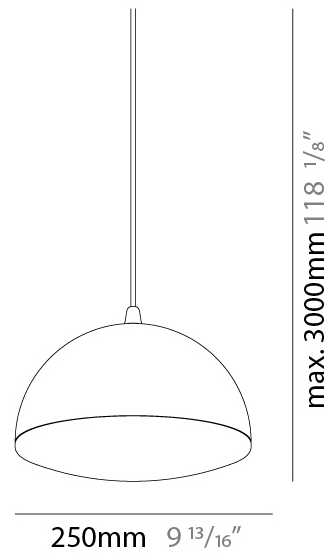

NOD 1 SUSPENSION

D91202

base number

1. To build a product code in our configurator select the specify button on the base model # product page
2. To build a manual product code on this datasheet choose from the options listed below in blue font and add the suffix to the base model #

GENERAL

Series: Nod
Subseries: Nod 1
Brand: Milan
Division: Design
Mounting Type: Suspension
Mounting Location: Ceiling
Subcategory: Pendant

PHYSICAL

Shape: Round
Diameter (mm): 250
Diameter (in): $9 \frac{13}{16}$
Max. Overall Height (mm): 3000
Max. Overall Height (in): $118 \frac{1}{8}$
Light Distribution: Direct
Weight (kg): 2.7
Weight (lbs): 5.999
Diffuser: Opal Acid Etched Satin Glass
Fixture Finish: MBQ
Fixture Material: Stamped Steel

ELECTRICAL

Number of Lamps: 1
Lamp Type: LED Retrofit
Lamp Shape: G16.5
Bulb Included: Bulb Not Included
Total Output Wattage (W): 5.5
Max. Wattage Per Lamp (W): 5.5
Lamp Base: E26
Input Voltage (V): 120
Upon Request: 277Vac / GU24

LED

OPTICAL

RATINGS AND CERTIFICATIONS

Certified By: CSA Certified to UL and CSA Standards
IP rating: IP20