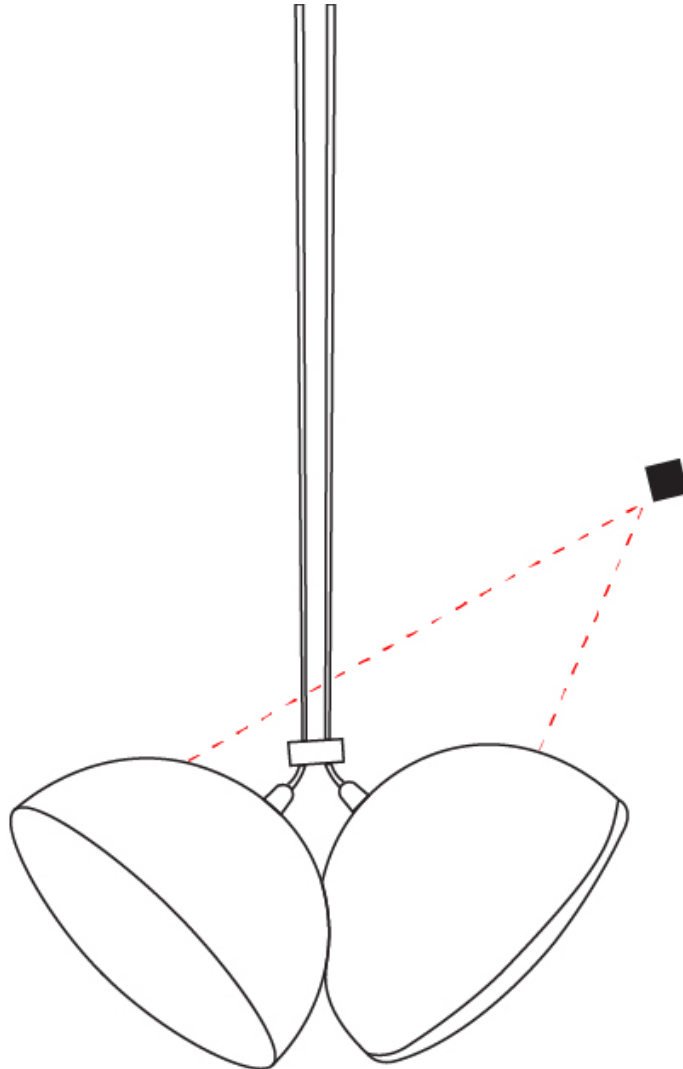

NOD 2 SUSPENSION

D91203

PROJECT

TYPE

SPECIFIER

QUANTITY

DATE

D