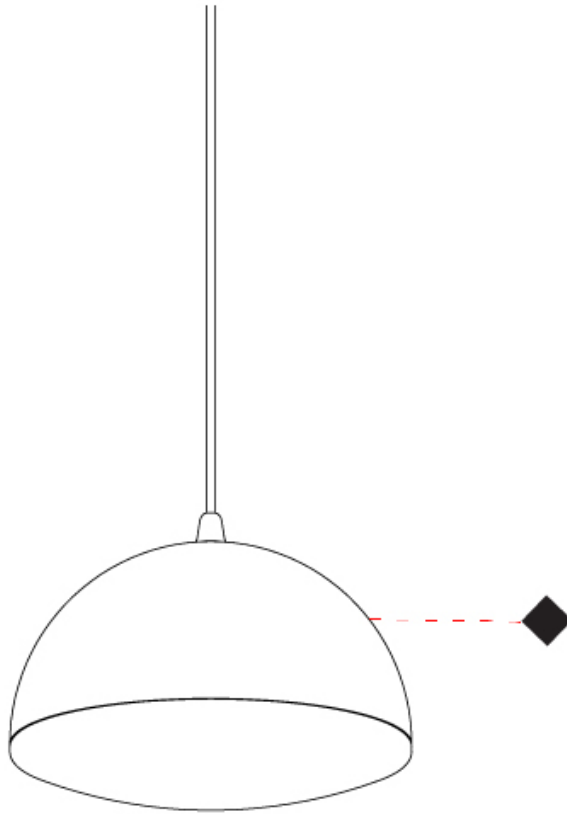

NOD 1 SUSPENSION

D91202

PROJECT

TYPE

SPECIFIER

QUANTITY

DATE