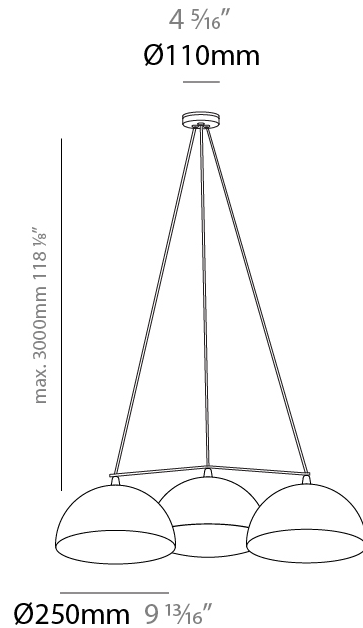

PROJECT	
TYPE	
SPECIFIER	
QUANTITY	
DATE	

NOD 3 SUSPENSION

D91241

base number

1. To build a product code in our configurator select the specify button on the base model # product page
2. To build a manual product code on this datasheet choose from the options listed below in blue font and add the suffix to the base model #

GENERAL

Series: Nod
Subseries: Nod 3
Brand: Milan
Division: Design
Mounting Type: Suspension
Mounting Location: Ceiling
Subcategory: Pendant

PHYSICAL

Shape: Round
Diameter (mm): 250
Diameter (in): 9 ¹³/₁₆
Max. Overall Height (mm): 3000
Max. Overall Height (in): 118 ¹/₈
Light Distribution: Direct
Weight (kg): 8.1
Weight (lbs): 17.997
Diffuser: Opal Acid Etched Satin Glass
Fixture Finish: MBQ
Fixture Material: Stamped Steel

ELECTRICAL

Number of Lamps: 3
Lamp Type: LED Retrofit
Lamp Shape: G16.5
Bulb Included: Bulb Not Included
Total Output Wattage (W): 16.5
Max. Wattage Per Lamp (W): 5.5
Lamp Base: E26
Input Voltage (V): 120
Upon Request: 277Vac / GU24

LED

OPTICAL

RATINGS AND CERTIFICATIONS

Certified By: CSA Certified to UL and CSA Standards
IP rating: IP20