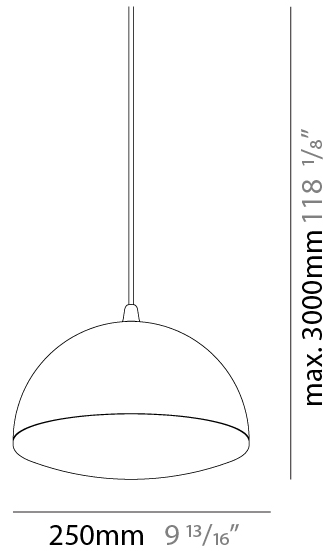

NOD 1 SUSPENSION

D91202

base number

1. To build a product code in our configurator select the specify button on the base model # product page
2. To build a manual product code on this datasheet choose from the options listed below in blue font and add the suffix to the base model #

GENERAL

Series: Nod _____
Subseries: Nod 1 _____
Brand: Milan _____
Division: Design _____
Mounting Type: Suspension _____
Mounting Location: Ceiling _____
Subcategory: Pendant _____

PHYSICAL

Shape: Round _____
Diameter (mm): 250 _____
Diameter (in): 9 ¹³/₁₆ _____
Max. Overall Height (mm): 3000 _____
Max. Overall Height (in): 118 ¹/₈ _____
Light Distribution: Direct _____
Weight (kg): 2.7 _____
Weight (lbs): 5.999 _____
Diffuser: Opal Acid Etched Satin Glass _____
Fixture Finish: MBQ _____
Fixture Material: Stamped Steel _____

ELECTRICAL

Number of Lamps: 1 _____
Lamp Type: LED Retrofit _____
Lamp Shape: G16.5 _____
Bulb Included: Bulb Not Included _____
Total Output Wattage (W): 5.5 _____
Max. Wattage Per Lamp (W): 5.5 _____
Lamp Base: E26 _____
Input Voltage (V): 120 _____
Upon Request: 277Vac / GU24 _____

LED

OPTICAL

RATINGS AND CERTIFICATIONS

Certified By: CSA Certified to UL and CSA Standards _____
IP rating: IP20 _____