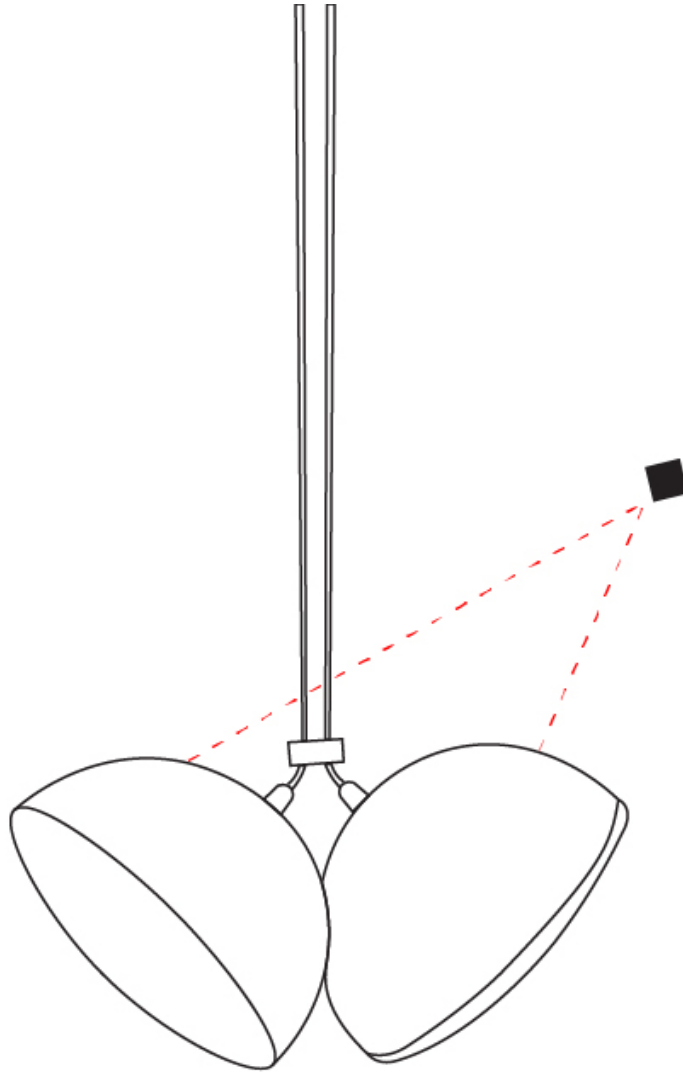

NOD 2 SUSPENSION

D91203

PROJECT

TYPE

SPECIFIER

QUANTITY

DATE

D