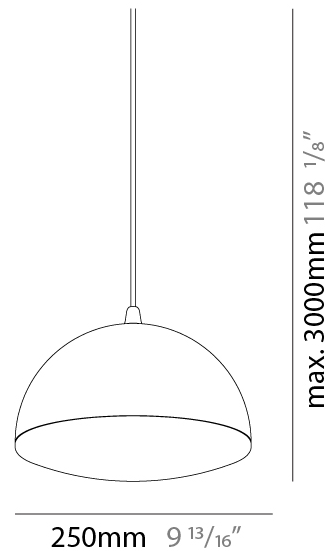

PROJECT	_____
TYPE	_____
SPECIFIER	_____
QUANTITY	_____
DATE	_____

NOD 2 SUSPENSION

D91203

base number

1. To build a product code in our configurator select the specify button on the base model # product page
2. To build a manual product code on this datasheet choose from the options listed below in blue font and add the suffix to the base model #

GENERAL

Series: Nod _____
Subseries: Nod 2 _____
Brand: Milan _____
Division: Design _____
Mounting Type: Suspension _____
Mounting Location: Ceiling _____
Subcategory: Pendant _____

PHYSICAL

Shape: Round _____
Diameter (mm): 250 _____
Diameter (in): 9 ¹³/₁₆ _____
Max. Overall Height (mm): 3000 _____
Max. Overall Height (in): 118 ¹/₈ _____
Light Distribution: Direct _____
Weight (kg): 5.4 _____
Weight (lbs): 11.998 _____
Diffuser: Opal Acid Etched Satin Glass _____
Fixture Finish: MBQ _____
Fixture Material: Stamped Steel _____

ELECTRICAL

Number of Lamps: 2 _____
Lamp Type: LED Retrofit _____
Lamp Shape: G16.5 _____
Bulb Included: Bulb Not Included _____
Total Output Wattage (W): 11 _____
Max. Wattage Per Lamp (W): 5.5 _____
Lamp Base: E26 _____
Input Voltage (V): 120 _____
Upon Request: 277Vac / GU24 _____

LED

OPTICAL

RATINGS AND CERTIFICATIONS

Certified By: CSA Certified to UL and CSA Standards _____
IP rating: IP20 _____