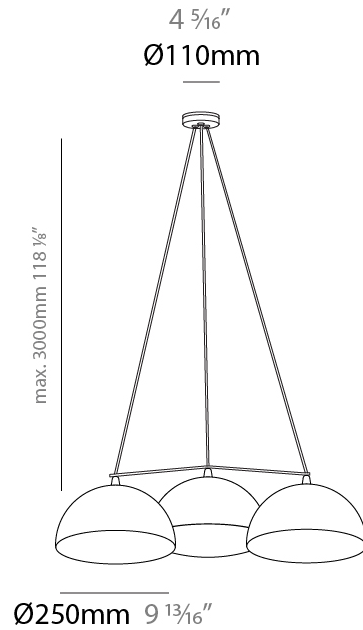

PROJECT	_____
TYPE	_____
SPECIFIER	_____
QUANTITY	_____
DATE	_____

NOD 3 SUSPENSION

D91241

base number

1. To build a product code in our configurator select the specify button on the base model # product page
2. To build a manual product code on this datasheet choose from the options listed below in blue font and add the suffix to the base model #

GENERAL

Series: Nod _____
Subseries: Nod 3 _____
Brand: Milan _____
Division: Design _____
Mounting Type: Suspension _____
Mounting Location: Ceiling _____
Subcategory: Pendant _____

PHYSICAL

Shape: Round _____
Diameter (mm): 250 _____
Diameter (in): 9 ¹³/₁₆ _____
Max. Overall Height (mm): 3000 _____
Max. Overall Height (in): 118 ¹/₈ _____
Light Distribution: Direct _____
Weight (kg): 8.1 _____
Weight (lbs): 17.997 _____
Diffuser: Opal Acid Etched Satin Glass _____
Fixture Finish: MBQ _____
Fixture Material: Stamped Steel _____

ELECTRICAL

Number of Lamps: 3 _____
Lamp Type: LED Retrofit _____
Lamp Shape: G16.5 _____
Bulb Included: Bulb Not Included _____
Total Output Wattage (W): 16.5 _____
Max. Wattage Per Lamp (W): 5.5 _____
Lamp Base: E26 _____
Input Voltage (V): 120 _____
Upon Request: 277Vac / GU24 _____

LED

OPTICAL

RATINGS AND CERTIFICATIONS

Certified By: CSA Certified to UL and CSA Standards _____
IP rating: IP20 _____