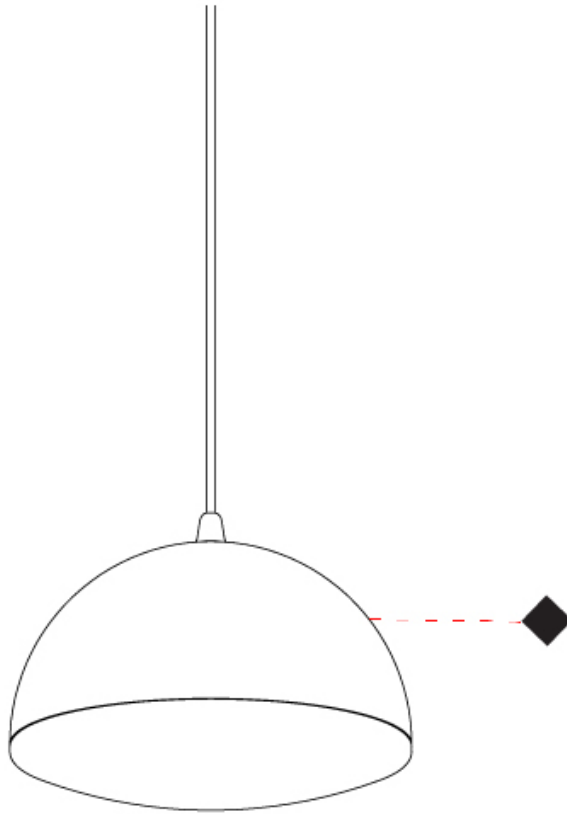

NOD 1 SUSPENSION

D91202

PROJECT

TYPE

SPECIFIER

QUANTITY

DATE

D