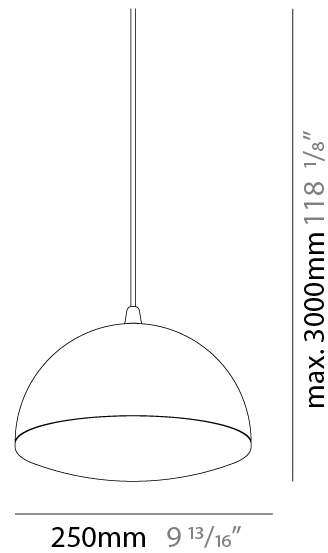

PROJECT	_____
TYPE	_____
SPECIFIER	_____
QUANTITY	_____
DATE	_____

NOD 3 SUSPENSION

D91204

base number

1. To build a product code in our configurator select the specify button on the base model # product page
2. To build a manual product code on this datasheet choose from the options listed below in blue font and add the suffix to the base model #

GENERAL

Series: Nod _____
Subseries: Nod 3 _____
Brand: Milan _____
Division: Design _____
Mounting Type: Suspension _____
Mounting Location: Ceiling _____
Subcategory: Pendant _____

PHYSICAL

Shape: Round _____
Diameter (mm): 250 _____
Diameter (in): 9 ¹³/₁₆ _____
Max. Overall Height (mm): 3000 _____
Max. Overall Height (in): 118 ¹/₈ _____
Light Distribution: Direct _____
Weight (kg): 8.1 _____
Weight (lbs): 17.997 _____
Diffuser: Opal Acid Etched Satin Glass _____
Fixture Finish: MBQ _____
Fixture Material: Stamped Steel _____

ELECTRICAL

Number of Lamps: 3 _____
Lamp Type: LED Retrofit _____
Lamp Shape: G16.5 _____
Bulb Included: Bulb Not Included _____
Total Output Wattage (W): 16.5 _____
Max. Wattage Per Lamp (W): 5.5 _____
Lamp Base: E26 _____
Input Voltage (V): 120 _____
Upon Request: 277Vac / GU24 _____

LED

OPTICAL

RATINGS AND CERTIFICATIONS

Certified By: CSA Certified to UL and CSA Standards _____
IP rating: IP20 _____