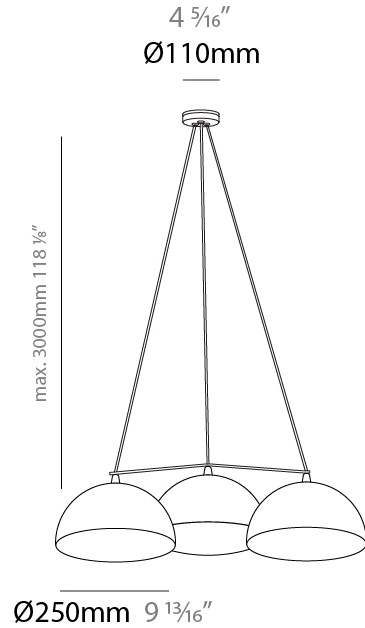

PROJECT	_____
TYPE	_____
SPECIFIER	_____
QUANTITY	_____
DATE	_____

NOD 3 SUSPENSION

D91241

base number

1. To build a product code in our configurator select the specify button on the base model # product page
2. To build a manual product code on this datasheet choose from the options listed below in blue font and add the suffix to the base model #

GENERAL

Series: Nod _____
Subseries: Nod 3 _____
Brand: Milan _____
Division: Design _____
Mounting Type: Suspension _____
Mounting Location: Ceiling _____
Subcategory: Pendant _____

PHYSICAL

Shape: Round _____
Diameter (mm): 250 _____
Diameter (in): 9 ¹³/₁₆ _____
Max. Overall Height (mm): 3000 _____
Max. Overall Height (in): 118 ¹/₈ _____
Light Distribution: Direct _____
Weight (kg): 8.1 _____
Weight (lbs): 17.997 _____
Diffuser: Opal Acid Etched Satin Glass _____
Fixture Finish: MBQ _____
Fixture Material: Stamped Steel _____

ELECTRICAL

Number of Lamps: 3 _____
Lamp Type: LED Retrofit _____
Lamp Shape: G16.5 _____
Bulb Included: Bulb Not Included _____
Total Output Wattage (W): 16.5 _____
Max. Wattage Per Lamp (W): 5.5 _____
Lamp Base: E26 _____
Input Voltage (V): 120 _____
Upon Request: 277Vac / GU24 _____

LED

OPTICAL

RATINGS AND CERTIFICATIONS

Certified By: CSA Certified to UL and CSA Standards _____
IP rating: IP20 _____