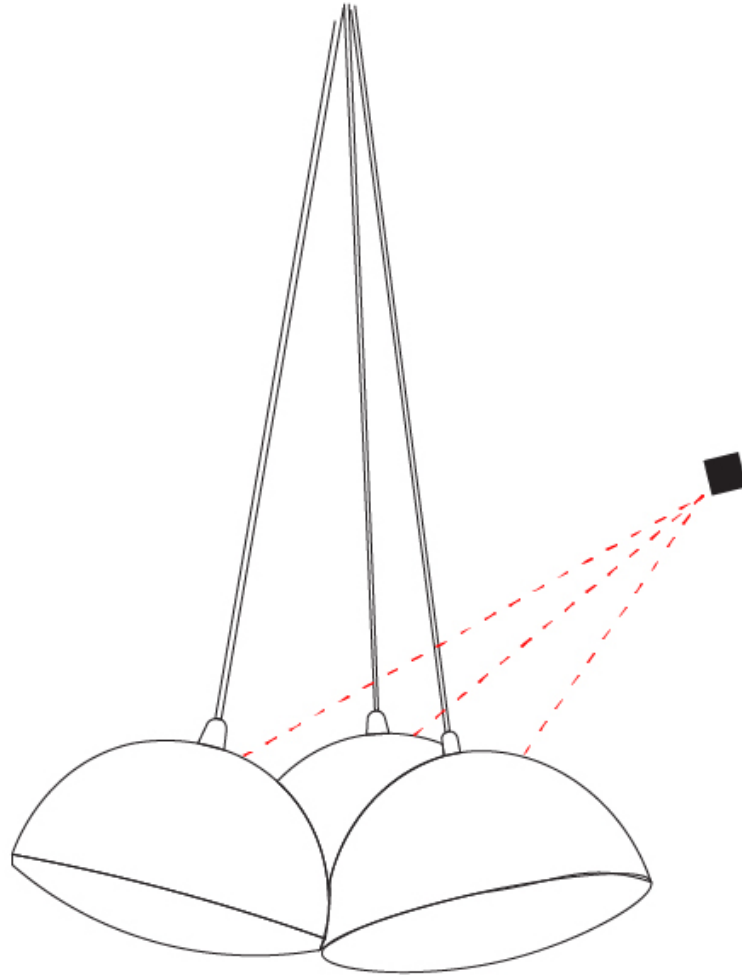

NOD 3 SUSPENSION

D91204

PROJECT	_____
TYPE	_____
SPECIFIER	_____
QUANTITY	_____
DATE	_____