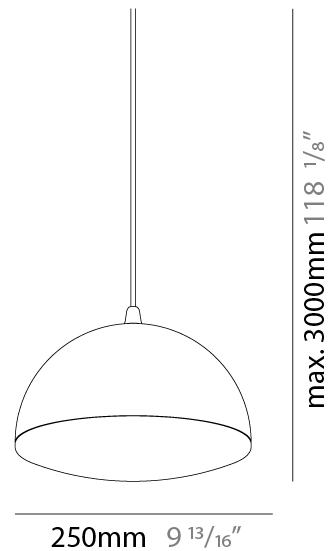

NOD 3 SUSPENSION

D91204

base number

1. To build a product code in our configurator select the specify button on the base model # product page
2. To build a manual product code on this datasheet choose from the options listed below in blue font and add the suffix to the base model #

GENERAL

Series: Nod
Subseries: Nod 3
Brand: Milan
Division: Design
Mounting Type: Suspension
Mounting Location: Ceiling
Subcategory: Pendant

PHYSICAL

Shape: Round
Diameter (mm): 250
Diameter (in): 9 ¹³/₁₆
Max. Overall Height (mm): 3000
Max. Overall Height (in): 118 ¹/₈
Light Distribution: Direct
Weight (kg): 8.1
Weight (lbs): 17.997
Diffuser: Opal Acid Etched Satin Glass
Fixture Finish: MBQ
Fixture Material: Stamped Steel

ELECTRICAL

Number of Lamps: 3
Lamp Type: LED Retrofit
Lamp Shape: G16.5
Bulb Included: Bulb Not Included
Total Output Wattage (W): 16.5
Max. Wattage Per Lamp (W): 5.5
Lamp Base: E26
Input Voltage (V): 120
Upon Request: 277Vac / GU24

LED

OPTICAL

RATINGS AND CERTIFICATIONS

Certified By: CSA Certified to UL and CSA Standards
IP rating: IP20