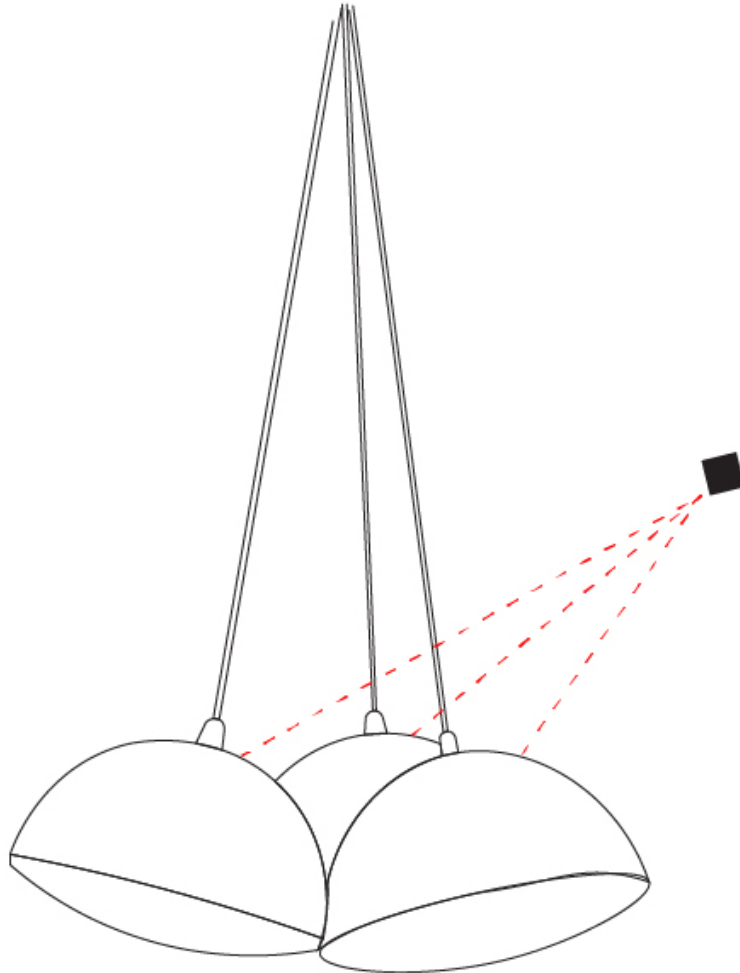

NOD 3 SUSPENSION

D91204

PROJECT

TYPE

SPECIFIER

QUANTITY

DATE

D