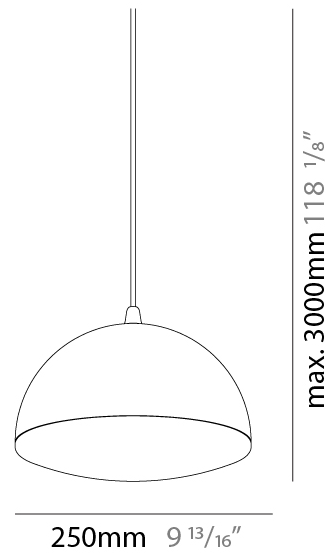

NOD 3 SUSPENSION

D91204

base number

1. To build a product code in our configurator select the specify button on the base model # product page
2. To build a manual product code on this datasheet choose from the options listed below in blue font and add the suffix to the base model #

GENERAL

Series: Nod
Subseries: Nod 3
Brand: Milan
Division: Design
Mounting Type: Suspension
Mounting Location: Ceiling
Subcategory: Pendant

PHYSICAL

Shape: Round
Diameter (mm): 250
Diameter (in): $9 \frac{13}{16}$
Max. Overall Height (mm): 3000
Max. Overall Height (in): $118 \frac{1}{8}$
Light Distribution: Direct
Weight (kg): 8.1
Weight (lbs): 17.997
Diffuser: Opal Acid Etched Satin Glass
Fixture Finish: MBQ
Fixture Material: Stamped Steel

ELECTRICAL

Number of Lamps: 3
Lamp Type: LED Retrofit
Lamp Shape: G16.5
Bulb Included: Bulb Not Included
Total Output Wattage (W): 16.5
Max. Wattage Per Lamp (W): 5.5
Lamp Base: E26
Input Voltage (V): 120
Upon Request: 277Vac / GU24

LED

OPTICAL

RATINGS AND CERTIFICATIONS

Certified By: CSA Certified to UL and CSA Standards
IP rating: IP20