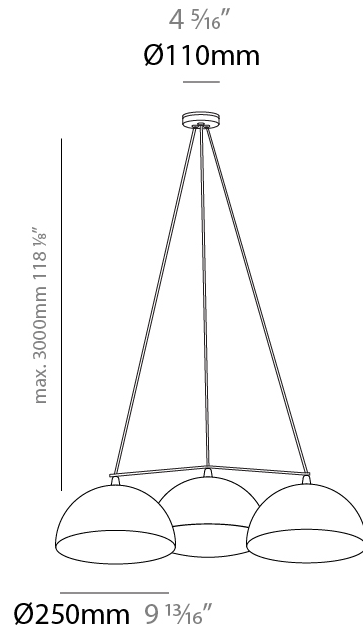

PROJECT	_____
TYPE	_____
SPECIFIER	_____
QUANTITY	_____
DATE	_____

NOD 3 SUSPENSION

D91241

base number

1. To build a product code in our configurator select the specify button on the base model # product page
2. To build a manual product code on this datasheet choose from the options listed below in blue font and add the suffix to the base model #

GENERAL

Series: Nod _____
Subseries: Nod 3 _____
Brand: Milan _____
Division: Design _____
Mounting Type: Suspension _____
Mounting Location: Ceiling _____
Subcategory: Pendant _____

PHYSICAL

Shape: Round _____
Diameter (mm): 250 _____
Diameter (in): 9 ¹³/₁₆ _____
Max. Overall Height (mm): 3000 _____
Max. Overall Height (in): 118 ¹/₈ _____
Light Distribution: Direct _____
Weight (kg): 8.1 _____
Weight (lbs): 17.997 _____
Diffuser: Opal Acid Etched Satin Glass _____
Fixture Finish: MBQ _____
Fixture Material: Stamped Steel _____

ELECTRICAL

Number of Lamps: 3 _____
Lamp Type: LED Retrofit _____
Lamp Shape: G16.5 _____
Bulb Included: Bulb Not Included _____
Total Output Wattage (W): 16.5 _____
Max. Wattage Per Lamp (W): 5.5 _____
Lamp Base: E26 _____
Input Voltage (V): 120 _____
Upon Request: 277Vac / GU24 _____

LED

OPTICAL

RATINGS AND CERTIFICATIONS

Certified By: CSA Certified to UL and CSA Standards _____
IP rating: IP20 _____