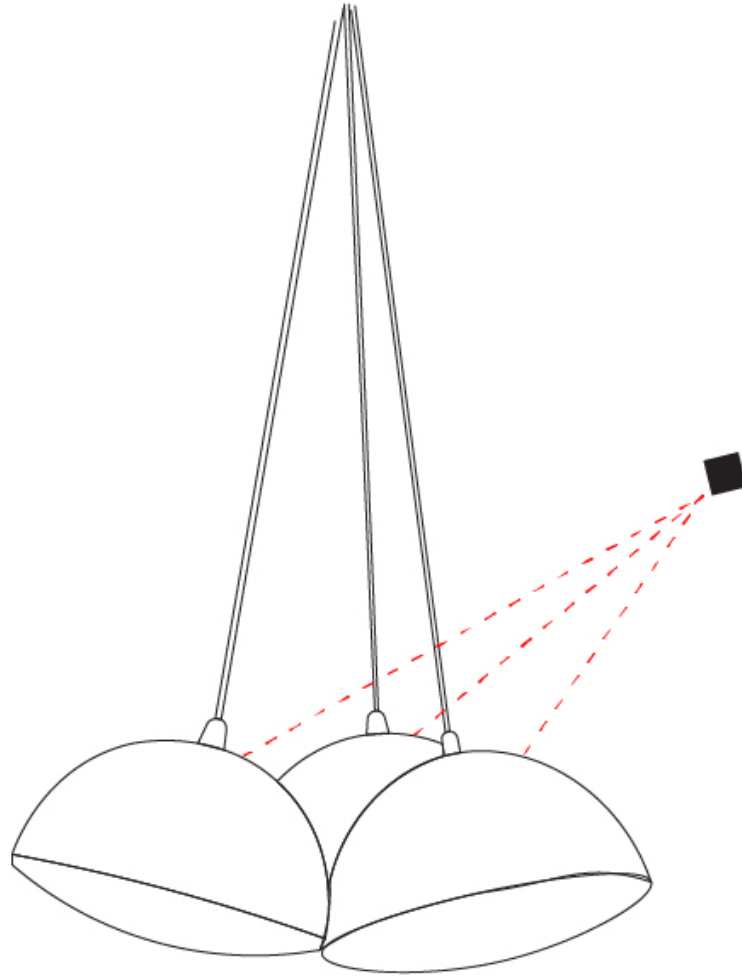

NOD 3 SUSPENSION

D91204

PROJECT

TYPE

SPECIFIER

QUANTITY

DATE