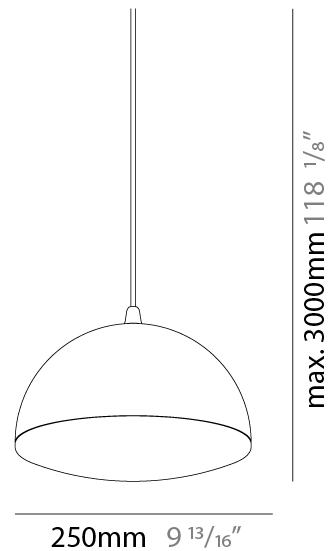

NOD 3 SUSPENSION

D91204

base number

1. To build a product code in our configurator select the specify button on the base model # product page
2. To build a manual product code on this datasheet choose from the options listed below in blue font and add the suffix to the base model #

GENERAL

Series: Nod
Subseries: Nod 3
Brand: Milan
Division: Design
Mounting Type: Suspension
Mounting Location: Ceiling
Subcategory: Pendant

PHYSICAL

Shape: Round
Diameter (mm): 250
Diameter (in): $9 \frac{13}{16}$
Max. Overall Height (mm): 3000
Max. Overall Height (in): $118 \frac{1}{8}$
Light Distribution: Direct
Weight (kg): 8.1
Weight (lbs): 17.997
Diffuser: Opal Acid Etched Satin Glass
Fixture Finish: MBQ
Fixture Material: Stamped Steel

ELECTRICAL

Number of Lamps: 3
Lamp Type: LED Retrofit
Lamp Shape: G16.5
Bulb Included: Bulb Not Included
Total Output Wattage (W): 16.5
Max. Wattage Per Lamp (W): 5.5
Lamp Base: E26
Input Voltage (V): 120
Upon Request: 277Vac / GU24

LED

OPTICAL

RATINGS AND CERTIFICATIONS

Certified By: CSA Certified to UL and CSA Standards
IP rating: IP20